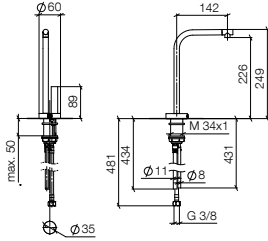

17 861 790

ELIO HOT & COLD WATER DISPENSER

- 142mm projection
- rigid, thermally insulated spout
- laminar flow
- provides filtered, hot water up to 93°C
- provides filtered, cold water
- max. flow 2 l/min at 3 bar flow pressure
- ready-to-use control unit for wall mounting (135mm x 160mm x 60mm)
- electronic magnetic valve
- 100-230 V, 50-60 Hz, 18 W power supply unit, incl. country-specific adapter set
- lead-free
- This product can help a building meet the requirements of Green Building Rating Systems, e.g. LEED®, BREEAM®, DGNB