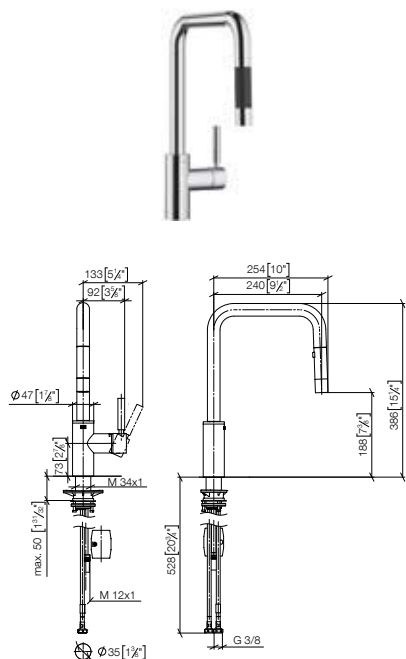

33 870 861

META SQUARE Single-lever mixer Pull-down with spray function

- 240mm projection
- pivotable spout 360°
- Optional swivel limiter available with swivel limiter set 12 823 970 90
- laminar and spray flow
- 1800 mm metal shower hose
- sprayface with anti-scaling system
- max. flow 10.4 l/min at 3 bar flow pressure
- lead-free
- This product can help a building meet the requirements of Green Building Rating Systems, e.g. LEED®, BREEAM®, DGNB

Intrinsic protection against back flow.

Custom-made options

- Finish variants
- Red/blue marking

Standard article	33 870 861 FF	FF	£
Chrome	-00		764.80
Brushed Chrome	-93		994.20
Platinum	-08		1,223.70
Brushed Platinum	-06		1,223.70
Champagne (22kt Gold)	-47		1,529.60
Brushed Champagne (22kt Gold)	-46		1,529.60
Durabrand (23kt Gold)	-09		1,529.60
Brushed Durabrand (23kt Gold)	-28		1,529.60
Dark Chrome	-19		1,147.20
Brushed Dark Platinum	-99		1,147.20
Matte Black	-33		1,032.40

Recommended miscellaneous
Strainer waste with control handle

10 712 970 FF FF £

Chrome	-00	171.60
Brushed Chrome	-93	223.10
Platinum	-08	274.50
Brushed Platinum	-06	274.50
Champagne (22kt Gold)	-47	343.10
Brushed Champagne (22kt Gold)	-46	343.10
Durabrand (23kt Gold)	-09	343.10
Brushed Durabrand (23kt Gold)	-28	343.10
Dark Chrome	-19	257.30
Brushed Dark Platinum	-99	257.40
Matte Black	-33	231.50

Recommended miscellaneous
Dispenser without rosette

82 424 970 FF FF £

Chrome	-00	229.50
Brushed Chrome	-93	298.40
Platinum	-08	367.10
Brushed Platinum	-06	367.10
Champagne (22kt Gold)	-47	459.00
Brushed Champagne (22kt Gold)	-46	459.00
Durabrand (23kt Gold)	-09	459.00
Brushed Durabrand (23kt Gold)	-28	459.00
Dark Chrome	-19	344.10
Brushed Dark Platinum	-99	413.00
Matte Black	-33	309.80

17 861 625

META SQUARE HOT & COLD WATER DISPENSER

- 145mm projection
- rigid, thermally insulated spout
- laminar flow
- provides filtered, hot water up to 93°C
- provides filtered, cold water
- max. flow 2 l/min at 3 bar flow pressure
- ready-to-use control unit for wall mounting (137mm x 159mm x 60mm)
- electronic magnetic valve
- 100-230 V, 50-60 Hz, 18 W power supply unit, incl. country-specific adapter set
- lead-free
- This product can help a building meet the requirements of Green Building Rating Systems, e.g. LEED®, BREEAM®, DGNB

A minimum flow pressure of 3 bar is necessary for the HOT & COLD WATER DISPENSER to work perfectly in conjunction with a hot water tank and filter.

In addition, the installation must be above a kitchen sink.

The filter cartridge must be changed every six months. The installation instructions contain further information for guidance.

Detailed planning information and technical data can be found at www.dornbracht.com/professional

Custom-made options

- Finish variants

Standard article	17 861 625 FF	FF	£
Chrome	-00		1,148.10
Brushed Chrome	-93		1,492.50
Platinum	-08		1,837.00
Brushed Platinum	-06		1,837.00
Champagne (22kt Gold)	-47		2,296.10
Brushed Champagne (22kt Gold)	-46		2,296.10
Durabrand (23kt Gold)	-09		2,296.10
Brushed Durabrand (23kt Gold)	-28		2,296.20
Dark Chrome	-19		1,722.20
Brushed Dark Platinum	-99		1,722.40
Matte Black	-33		1,550.20