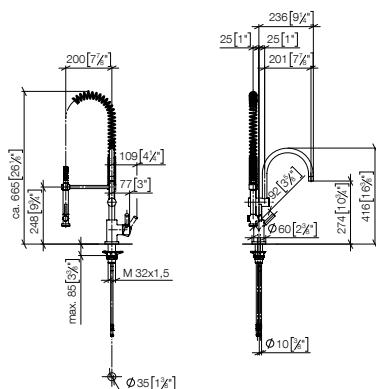

33 870 888

TARA Single-lever mixer Pull-down with spray function

- 240mm projection
- pivotable spout 360°
- Optional swivel limiter available with swivel limiter set 12 823 970 90
- laminar and spray flow
- 1800 mm metal shower hose
- sprayface with anti-scaling system
- max. flow 10.4 l/min at 3 bar flow pressure
- lead-free
- This product can help a building meet the requirements of Green Building Rating Systems, e.g. LEED®, BREEAM®, DGNB

Intrinsic protection against back flow.

Custom-made options

- Finish variants
- Red/blue marking

Standard article	33 870 888 FF	FF	£
Chrome	-00		836.00
Brushed Chrome	-93		1,086.70
Platinum	-08		1,337.50
Brushed Platinum	-06		1,337.50
Champagne (22kt Gold)	-47		1,671.90
Brushed Champagne (22kt Gold)	-46		1,671.90
Durabross (23kt Gold)	-09		1,671.90
Brushed Durabross (23kt Gold)	-28		1,671.90
Dark Chrome	-19		1,254.00
Brushed Dark Platinum	-99		1,254.00
Matte Black	-33		1,128.50

Recommended miscellaneous
Strainer waste with control handle

	10 710 970 FF	FF	£
Chrome	-00		171.60
Brushed Chrome	-93		223.10
Platinum	-08		274.50
Brushed Platinum	-06		274.50
Champagne (22kt Gold)	-47		343.10
Brushed Champagne (22kt Gold)	-46		343.10
Durabross (23kt Gold)	-09		343.10
Brushed Durabross (23kt Gold)	-28		343.10
Dark Chrome	-19		257.30
Brushed Dark Platinum	-99		257.40
Matte Black	-33		231.50

Recommended miscellaneous
Dispenser with rosette

	82 444 970 FF	FF	£
Chrome	-00		249.80
Brushed Chrome	-93		324.80
Platinum	-08		399.60
Brushed Platinum	-06		399.60
Champagne (22kt Gold)	-47		499.60
Brushed Champagne (22kt Gold)	-46		499.60
Durabross (23kt Gold)	-09		499.60
Brushed Durabross (23kt Gold)	-28		499.60
Dark Chrome	-19		374.60
Brushed Dark Platinum	-99		374.60
Matte Black	-33		337.20

33 880 888

TARA Profi single-lever mixer