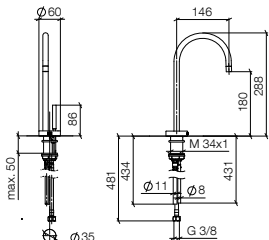

17 861 888

TARA HOT & COLD WATER DISPENSER

- 146mm projection
- rigid, thermally insulated spout
- laminar flow
- provides filtered, hot water up to 93°C
- provides filtered, cold water
- max. flow 2 l/min at 3 bar flow pressure
- ready-to-use control unit for wall mounting (135mm x 160mm x 60mm)
- electronic magnetic valve
- 100-230 V, 50-60 Hz, 18 W power supply unit, incl. country-specific adapter set
- lead-free
- This product can help a building meet the requirements of Green Building Rating Systems, e.g. LEED®, BREEAM®, DGNB

A minimum flow pressure of 3 bar is necessary for the HOT & COLD WATER DISPENSER to work perfectly in conjunction with a hot water tank and filter.

In addition, the installation must be above a kitchen sink.

The filter cartridge must be changed every six months. The installation instructions contain further information for guidance.

Detailed planning information and technical data can be found at www.dornbracht.com/professional

Custom-made options

- Finish variants

Standard article	17 861 888 FF	FF	£
Chrome		-00	1,148.10
Brushed Chrome		-93	1,492.60
Platinum		-08	1,837.00
Brushed Platinum		-06	1,837.00
Champagne (22kt Gold)		-47	2,296.10
Brushed Champagne (22kt Gold)		-46	2,296.10
Durabronz (23kt Gold)		-09	2,296.20
Brushed Durabronz (23kt Gold)		-28	2,296.20
Dark Chrome		-19	1,722.20
Brushed Dark Platinum		-99	1,722.10
Matte Black		-33	1,550.20

Required miscellaneous
Hot water tank incl. filter

	12 893 970 FF	FF	£
		90	1,064.50

E.LIO-ENO

LOT

MEM

META SQUARE

SYNC

TARA

TARA ULTRA

VAIA

Pull-Out / Pull-Down

Profi Fitting

BAR TAP

Pot Filler / Pivot

Rinsing Spray

Accessory

33 805 888

TARA BAR TAP Single-lever mixer

- 166mm projection
- pivotable spout 360°
- laminar flow
- max. flow 8.3 l/min at 3 bar flow pressure
- lead-free
- This product can help a building meet the requirements of Green Building Rating Systems, e.g. LEED®, BREEAM®, DGNB