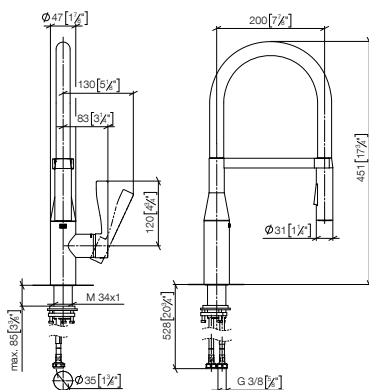

33 865 895

SYNC Profi single-lever mixer

- 200mm projection
- Flexible silicone hose with large operating range of up to 350 mm
- pivotable spout 360°
- Optional swivel limiter available with swivel limiter set 12 821 970 90
- This product can help a building meet the requirements of Green Building Rating Systems, e.g. LEED®, BREEAM®, DGNB
- air-enriched flow and spray flow
- sprayface with anti-scaling system
- max. flow 9.5 l/min at 3 bar flow pressure
- lead-free

Intrinsic protection against back flow.

Custom-made options

- Finish variants
- Red/blue marking

Standard article	33 865 895 FF	FF	£
Chrome	-00		1,228.30
Brushed Chrome	-93		1,357.30
Platinum	-08		1,670.70
Brushed Platinum	-06		1,670.70
Champagne (22kt Gold)	-47		2,088.00
Brushed Champagne (22kt Gold)	-46		2,088.00
Durabrass (23kt Gold)	-09		2,088.10
Brushed Durabrass (23kt Gold)	-28		2,088.10
Dark Chrome	-19		1,566.10
Brushed Dark Platinum	-99		1,566.10
Matte Black	-33		1,409.60

Recommended miscellaneous
Strainer waste with control handle

	10 712 970 FF	FF	£
Chrome	-00		171.60
Brushed Chrome	-93		223.10
Platinum	-08		274.50
Brushed Platinum	-06		274.50
Champagne (22kt Gold)	-47		343.10
Brushed Champagne (22kt Gold)	-46		343.10
Durabrass (23kt Gold)	-09		343.10
Brushed Durabrass (23kt Gold)	-28		343.10
Dark Chrome	-19		257.30
Brushed Dark Platinum	-99		257.40
Matte Black	-33		231.50

Recommended miscellaneous
Dispenser without rosette

	82 424 970 FF	FF	£
Chrome	-00		229.50
Brushed Chrome	-93		298.40
Platinum	-08		367.10
Brushed Platinum	-06		367.10
Champagne (22kt Gold)	-47		459.00
Brushed Champagne (22kt Gold)	-46		459.00
Durabrass (23kt Gold)	-09		459.00
Brushed Durabrass (23kt Gold)	-28		459.00
Dark Chrome	-19		344.10
Brushed Dark Platinum	-99		413.00
Matte Black	-33		309.80

ELIO-ENO

LOT

MEM

META SQUARE

SYNC

TARA

TARA ULTRA

VAIA

Pull-Out / Pull-Down

Profi Fitting

BAR TAP

Pot Filler / Pivot

Rinsing Spray

Accessory