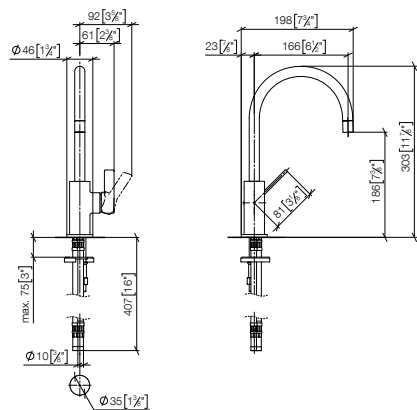

Custom-made options

- Finish variants

Standard article	33 805 875 FF	FF	£
Chrome	-00		615.50
Brushed Chrome	-93		800.10
Platinum	-08		984.80
Brushed Platinum	-06		984.80
Champagne (22kt Gold)	-47		1,230.90
Brushed Champagne (22kt Gold)	-46		1,230.90
Durabrass (23kt Gold)	-09		1,230.90
Brushed Durabrass (23kt Gold)	-28		1,230.90
Dark Chrome	-19		923.20
Brushed Dark Platinum	-99		923.20
Matte Black	-33		830.80

Recommended miscellaneous
Strainer waste with control handle

	10 712 970 FF	FF	£
Chrome	-00		171.60
Brushed Chrome	-93		223.10
Platinum	-08		274.50
Brushed Platinum	-06		274.50
Champagne (22kt Gold)	-47		343.10
Brushed Champagne (22kt Gold)	-46		343.10
Durabrass (23kt Gold)	-09		343.10
Brushed Durabrass (23kt Gold)	-28		343.10
Dark Chrome	-19		257.30
Brushed Dark Platinum	-99		257.40
Matte Black	-33		231.50

Recommended miscellaneous
Dispenser without rosette

	82 424 970 FF	FF	£
Chrome	-00		229.50
Brushed Chrome	-93		298.40
Platinum	-08		367.10
Brushed Platinum	-06		367.10
Champagne (22kt Gold)	-47		459.00
Brushed Champagne (22kt Gold)	-46		459.00
Durabrass (23kt Gold)	-09		459.00
Brushed Durabrass (23kt Gold)	-28		459.00
Dark Chrome	-19		344.10
Brushed Dark Platinum	-99		413.00
Matte Black	-33		309.80