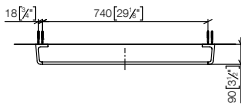

83 080 976

NEW

- Towel bar**
- gauge 758 mm
 - width 800mm
 - Height: 35 mm
 - 89mm projection

Fits ELIO, ENO, LOT, MEM and TARA ULTRA

Standard article	83 080 976 FF	FF	£
Chrome	-00		265.80
Brushed Chrome	-93		345.50
Brushed Platinum	-06		425.30
Dark Chrome	-19		398.70
Brushed Dark Platinum	-99		478.40
Matte Black	-33		358.80