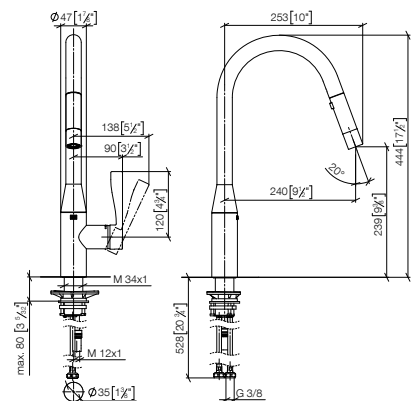

33 870 895

SYNC Single-lever mixer Pull-down with spray function

- 240mm projection
- pivotable spout 360°
- Optional swivel limiter available with swivel limiter set 12 821 970 90
- laminar and spray flow
- 1800 mm metal shower hose
- sprayface with anti-scaling system
- max. flow 10.4 l/min at 3 bar flow pressure
- lead-free
- This product can help a building meet the requirements of Green Building Rating Systems, e.g. LEED®, BREEAM®, DGNB

Intrinsic protection against back flow.

Custom-made options

- Finish variants
- Red/blue marking

Standard article	33 870 895 FF	FF	£
Chrome	-00		803.30
Brushed Chrome	-93		1,044.30
Platinum	-08		1,285.20
Brushed Platinum	-06		1,285.20
Champagne (22kt Gold)	-47		1,606.60
Brushed Champagne (22kt Gold)	-46		1,606.60
Durabrass (23kt Gold)	-09		1,606.50
Brushed Durabrass (23kt Gold)	-28		1,606.50
Dark Chrome	-19		1,204.90
Brushed Dark Platinum	-99		1,204.80
Matte Black	-33		1,084.50

Recommended miscellaneous
Strainer waste with control handle

10 712 970 FF FF £

Chrome	-00	171.60
Brushed Chrome	-93	223.10
Platinum	-08	274.50
Brushed Platinum	-06	274.50
Champagne (22kt Gold)	-47	343.10
Brushed Champagne (22kt Gold)	-46	343.10
Durabrass (23kt Gold)	-09	343.10
Brushed Durabrass (23kt Gold)	-28	343.10
Dark Chrome	-19	257.30
Brushed Dark Platinum	-99	257.40
Matte Black	-33	231.50

Recommended miscellaneous
Dispenser without rosette

82 424 970 FF FF £

Chrome	-00	229.50
Brushed Chrome	-93	298.40
Platinum	-08	367.10
Brushed Platinum	-06	367.10
Champagne (22kt Gold)	-47	459.00
Brushed Champagne (22kt Gold)	-46	459.00
Durabrass (23kt Gold)	-09	459.00
Brushed Durabrass (23kt Gold)	-28	459.00
Dark Chrome	-19	344.10
Brushed Dark Platinum	-99	413.00
Matte Black	-33	309.80

33 875 895

SYNC Single-lever mixer Pull-down with spray function

- 240mm projection
- pivotable spout 360°
- Optional swivel limiter available with swivel limiter set 12 821 970 90
- laminar and spray flow
- 1800 mm metal shower hose
- sprayface with anti-scaling system
- max. flow 10.4 l/min at 3 bar flow pressure
- lead-free
- This product can help a building meet the requirements of Green Building Rating Systems, e.g. LEED®, BREEAM®, DGNB

Intrinsic protection against back flow.

Custom-made options

- Finish variants
- Red/blue marking

Standard article	33 875 895 FF	FF	£
Chrome	-00		803.30
Brushed Chrome	-93		1,044.30
Platinum	-08		1,285.20
Brushed Platinum	-06		1,285.20
Champagne (22kt Gold)	-47		1,606.60
Brushed Champagne (22kt Gold)	-46		1,606.60
Durabrass (23kt Gold)	-09		1,606.50
Brushed Durabrass (23kt Gold)	-28		1,606.50
Dark Chrome	-19		1,204.90
Brushed Dark Platinum	-99		1,204.80
Matte Black	-33		1,084.50