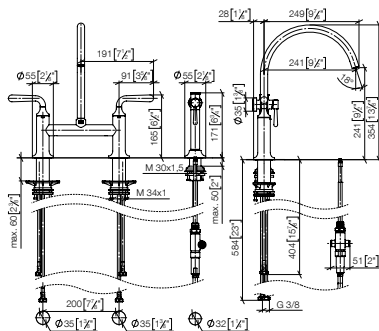

19 815 809 + 27 718 809
NEW

VAIA Two-hole bridge mixer with rinsing spray set

- 241 mm projection
- pivotable spout 360°
- air-enriched flow and spray flow
- fabric braided hose 1500 mm
- automatic spout/shower diverter
- sprayface with anti-scaling system
- max. flow 7 l/min at 3 bar flow pressure
- lead-free
- This product can help a building meet the requirements of Green Building Rating Systems, e.g. LEED®, BREEAM®, DGNB

Intrinsic protection against back flow.

Set	1x 19 815 809 FF max. flow 7 l/min		1x 27 718 809 FF		Total price:
	FF	£	FF	£	£
Chrome	-00	1,336.90	-00	577.40	1,914.30
Brushed Chrome	-93	1,738.00	-93	750.60	2,488.60
Platinum	-08	2,139.00	-08	923.90	3,062.90
Brushed Platinum	-06	2,139.00	-06	923.90	3,062.90
Champagne (22kt Gold)	-47	2,673.80	-47	1,154.80	3,828.60
Brushed Champagne (22kt Gold)	-46	2,673.80	-46	1,154.80	3,828.60
Durabron (23kt Gold)	-09	2,673.80	-09	1,154.80	3,828.60
Brushed Durabron (23kt Gold)	-28	2,673.80	-28	1,154.80	3,828.60
Dark Chrome	-19	2,005.40	-19	866.20	2,871.60
Brushed Dark Platinum	-99	2,005.40	-99	866.20	2,871.60
Matte Black	-33	1,804.80	-33	779.50	2,584.30

Recommended miscellaneous
Dispenser with rosette

	82 434 809 FF	FF	£
Chrome		-00	258.00
Brushed Chrome		-93	335.30
Platinum		-08	412.70
Brushed Platinum		-06	412.70
Champagne (22kt Gold)		-47	515.90
Brushed Champagne (22kt Gold)		-46	515.90
Durabron (23kt Gold)		-09	515.90
Brushed Durabron (23kt Gold)		-28	515.90
Dark Chrome		-19	386.90
Brushed Dark Platinum		-99	386.90
Matte Black		-33	348.20