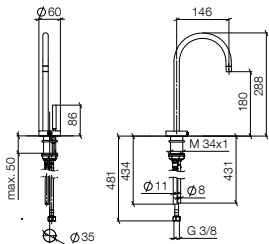

BAR TAP

Sieger Design

17 861 888

TARA HOT & COLD WATER DISPENSER

- 146mm projection
- rigid, thermally insulated spout
- laminar flow
- provides filtered, hot water up to 93°C
- provides filtered, cold water
- max. flow 2 l/min at 3 bar flow pressure
- ready-to-use control unit for wall mounting (135mm x 160mm x 60mm)
- electronic magnetic valve
- 100-230 V, 50-60 Hz, 18 W power supply unit, incl. country-specific adapter set
- lead-free
- This product can help a building meet the requirements of Green Building Rating Systems, e.g. LEED®, BREEAM®, DGNB

A minimum flow pressure of 3 bar is necessary for the HOT & COLD WATER DISPENSER to work perfectly in conjunction with a hot water tank and filter.

In addition, the installation must be above a kitchen sink.

The filter cartridge must be changed every six months. The installation instructions contain further information for guidance.

Detailed planning information and technical data can be found at www.dornbracht.com/professional

Custom-made options

- Finish variants

Standard article	17 861 888 FF	FF	£
Chrome		-00	1,148.10
Brushed Chrome		-93	1,492.60
Platinum		-08	1,837.00
Brushed Platinum		-06	1,837.00
Champagne (22kt Gold)		-47	2,296.10
Brushed Champagne (22kt Gold)		-46	2,296.10
Durabronz (23kt Gold)		-09	2,296.20
Brushed Durabronz (23kt Gold)		-28	2,296.20
Dark Chrome		-19	1,722.20
Brushed Dark Platinum		-99	1,722.10
Matte Black		-33	1,550.20

Required miscellaneous
Hot water tank incl. filter

12 893 970 FF	FF	£
	90	1,064.50

33 805 888

TARA BAR TAP Single-lever mixer

- 166mm projection
- pivotable spout 360°
- laminar flow
- max. flow 8.3 l/min at 3 bar flow pressure
- lead-free
- This product can help a building meet the requirements of Green Building Rating Systems, e.g. LEED®, BREEAM®, DGNB