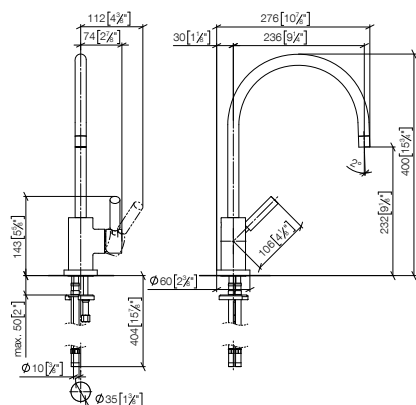

Recommended miscellaneous
Strainer waste with control handle

	10 710 970 FF	FF	£
Chrome	-00		171.60
Brushed Chrome	-93		223.10
Platinum	-08		274.50
Brushed Platinum	-06		274.50
Champagne (22kt Gold)	-47		343.10
Brushed Champagne (22kt Gold)	-46		343.10
Durabross (23kt Gold)	-09		343.10
Brushed Durabross (23kt Gold)	-28		343.10
Dark Chrome	-19		257.30
Brushed Dark Platinum	-99		257.40
Matte Black	-33		231.50

Recommended miscellaneous
Dispenser with rosette

	82 444 970 FF	FF	£
Chrome	-00		249.80
Brushed Chrome	-93		324.80
Platinum	-08		399.60
Brushed Platinum	-06		399.60
Champagne (22kt Gold)	-47		499.60
Brushed Champagne (22kt Gold)	-46		499.60
Durabross (23kt Gold)	-09		499.60
Brushed Durabross (23kt Gold)	-28		499.60
Dark Chrome	-19		374.60
Brushed Dark Platinum	-99		374.60
Matte Black	-33		337.20

Elio-ENO

LOT

MEM

META SQUARE

SYNC

TARA

TARA ULTRA

VAIA

Pull-Out / Pull-Down

Profi Fitting

BAR TAP

Pot Filler / Pivot

Rinsing Spray

Accessory