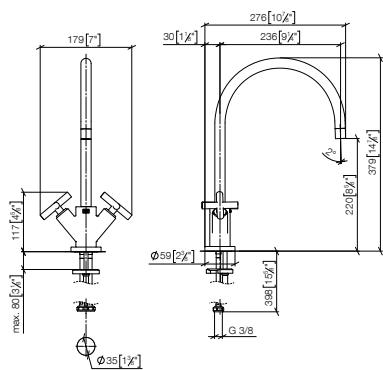

TARA

TARA ULTRA

VAIA

Pull-Out / Pull-Down

Profi Fitting

BAR TAP

Pot Filler / Pivot

Rinsing Spray

Accessory