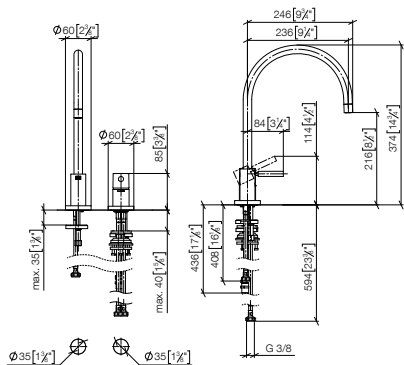

Operating unit can be positioned freely.

Standard article	32 816 888 FF	FF	£
Chrome	-00		952.90
Brushed Chrome	-93		1,238.70
Platinum	-08		1,524.60
Brushed Platinum	-06		1,524.60
Champagne (22kt Gold)	-47		1,905.70
Brushed Champagne (22kt Gold)	-46		1,905.70
Durabrass (23kt Gold)	-09		1,905.70
Brushed Durabrass (23kt Gold)	-28		1,905.70
Dark Chrome	-19		1,429.30
Brushed Dark Platinum	-99		1,429.30
Matte Black	-33		1,286.30