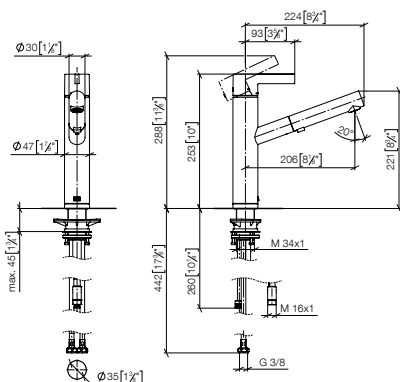

Recommended miscellaneous
Strainer waste with control handle

	10 712 970 FF	FF	£
Chrome	-00		171.60
Brushed Chrome	-93		223.10
Platinum	-08		274.50
Brushed Platinum	-06		274.50
Champagne (22kt Gold)	-47		343.10
Brushed Champagne (22kt Gold)	-46		343.10
Brushed Durabronz (23kt Gold)	-28		343.10
Dark Chrome	-19		257.30
Brushed Dark Platinum	-99		257.40

Recommended miscellaneous
Dispenser without rosette

	82 424 970 FF	FF	£
Chrome	-00		229.50
Brushed Chrome	-93		298.40
Platinum	-08		367.10
Brushed Platinum	-06		367.10
Champagne (22kt Gold)	-47		459.00
Brushed Champagne (22kt Gold)	-46		459.00
Brushed Durabronz (23kt Gold)	-28		459.00
Dark Chrome	-19		344.10
Brushed Dark Platinum	-99		413.00

E.LIO-ENO

LOT

MEM

META SQUARE

SYNC

TARA

TARA ULTRA

VAIA

Pull-Out / Pull-Down

Profi Fitting

BAR TAP

Pot Filler / Pivot

Rinsing Spray

Accessory