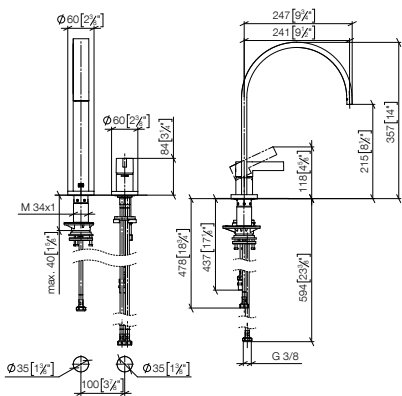

Operating unit can be positioned freely.

Custom-made options

- Finish variants
- Red/blue marking

Standard article	32 815 682 FF	FF	£
Chrome	-00		1,199.40
Brushed Chrome	-93		1,559.30
Platinum	-08		1,919.00
Brushed Platinum	-06		1,919.00
Champagne (22kt Gold)	-47		2,398.80
Brushed Champagne (22kt Gold)	-46		2,398.80
Durabross (23kt Gold)	-09		2,398.80
Brushed Durabross (23kt Gold)	-28		2,398.80
Dark Chrome	-19		1,799.10
Brushed Dark Platinum	-99		1,799.10
Matte Black	-33		1,619.30