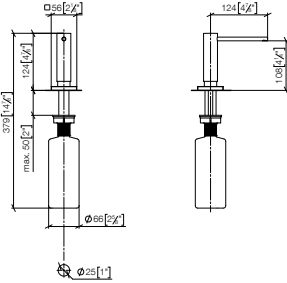

- 124mm projection
- 500 ml bottle
- can be filled from the top
- rotating pump head

Fits LOT

Custom-made options

- Finish variants

Standard article	82 439 970 FF	FF	£
Chrome		-00	285.80
Brushed Chrome		-93	371.60
Platinum		-08	457.30
Brushed Platinum		-06	457.30
Champagne (22kt Gold)		-47	571.60
Brushed Champagne (22kt Gold)		-46	571.60
Durabrass (23kt Gold)		-09	571.60
Brushed Durabrass (23kt Gold)		-28	571.60
Dark Chrome		-19	428.60
Brushed Dark Platinum		-99	514.40