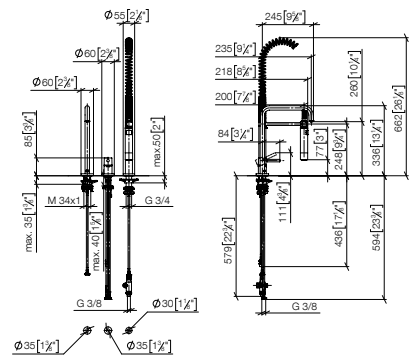

Two-hole mixer with individual rosettes with profi spray set

- 235mm projection
- pivotable spout 360°
- Optional swivel limiter available with swivel limiter set 12 820 970 90
- air-enriched flow and spray flow
- automatic spout/shower diverter
- sprayface with anti-scaling system
- max. flow 8 l/min at 3 bar flow pressure
- lead-free
- This product can help a building meet the requirements of Green Building Rating Systems, e.g. LEED®, BREEAM®, DGNB

Intrinsic protection against back flow.

Operating unit can be positioned freely.