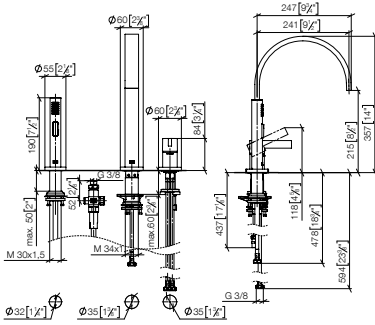

Intrinsic protection against back flow.
Operating unit can be positioned freely.

Set	1x 32 815 682 FF		1x 27 731 970 FF		Total price:
	FF	£	FF	£	£
Chrome	-00	1,199.40	-00	457.20	1,656.60
Brushed Chrome	-93	1,559.30	-93	594.40	2,153.70
Platinum	-08	1,919.00	-08	731.40	2,650.40
Brushed Platinum	-06	1,919.00	-06	731.40	2,650.40
Champagne (22kt Gold)	-47	2,398.80	-47	914.30	3,313.10
Brushed Champagne (22kt Gold)	-46	2,398.80	-46	914.30	3,313.10
Durabrass (23kt Gold)	-09	2,398.80	-09	914.30	3,313.10
Brushed Durabrass (23kt Gold)	-28	2,398.80	-28	914.30	3,313.10
Dark Chrome	-19	1,799.10	-19	685.70	2,484.80
Brushed Dark Platinum	-99	1,799.10	-99	685.70	2,484.80
Matte Black	-33	1,619.30	-33	617.20	2,236.50