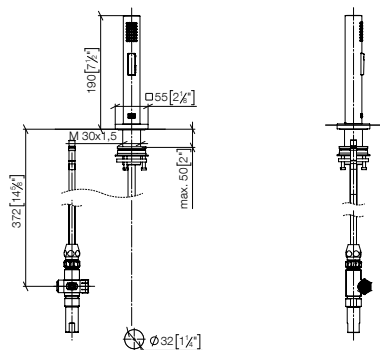

Elio-ENO

LOT

MEM

META SQUARE

SYNC

TARA

TARA ULTRA

VAIA

Pull-Out / Pull-Down

Profi Fitting

BAR TAP

Pot Filler / Pivot

Rinsing Spray

Accessory