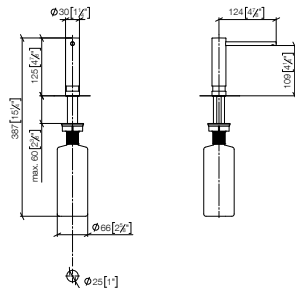

Dispenser without rosette

- 124mm projection
- 500 ml bottle
- can be filled from the top
- rotating pump head
- width 30mm

Fits ELIO, ENO, MEM, META SQUARE, SYNC and TARA ULTRA

Custom-made options

- Finish variants