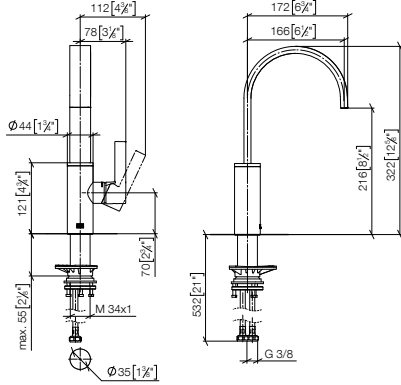

33 805 682

MEM BAR TAP Single-lever mixer

- 166mm projection
- pivotable spout 360°
- Optional swivel limiter available with swivel limiter set 12 820 970 90
- air-enriched flow
- max. flow 6.3 l/min at 3 bar flow pressure
- lead-free
- This product can help a building meet the requirements of Green Building Rating Systems, e.g. LEED®, BREEAM®, DGNB

Custom-made options

- Finish variants
- Red/blue marking
- without logo

Standard article	33 805 682 FF	FF	£
Chrome	-00		854.40
Brushed Chrome	-93		1,110.70
Platinum	-08		1,366.90
Brushed Platinum	-06		1,366.90
Champagne (22kt Gold)	-47		1,708.70
Brushed Champagne (22kt Gold)	-46		1,708.70
Durabross (23kt Gold)	-09		1,708.70
Brushed Durabross (23kt Gold)	-28		1,708.70
Dark Chrome	-19		1,281.50
Brushed Dark Platinum	-99		1,281.50
Matte Black	-33		1,153.30

Recommended miscellaneous
Strainer waste with control handle

	10 712 970 FF	FF	£
Chrome	-00		171.60
Brushed Chrome	-93		223.10
Platinum	-08		274.50
Brushed Platinum	-06		274.50
Champagne (22kt Gold)	-47		343.10
Brushed Champagne (22kt Gold)	-46		343.10
Durabross (23kt Gold)	-09		343.10
Brushed Durabross (23kt Gold)	-28		343.10
Dark Chrome	-19		257.30
Brushed Dark Platinum	-99		257.40
Matte Black	-33		231.50

Recommended miscellaneous
Dispenser without rosette

	82 424 970 FF	FF	£
Chrome	-00		229.50
Brushed Chrome	-93		298.40
Platinum	-08		367.10
Brushed Platinum	-06		367.10
Champagne (22kt Gold)	-47		459.00
Brushed Champagne (22kt Gold)	-46		459.00
Durabross (23kt Gold)	-09		459.00
Brushed Durabross (23kt Gold)	-28		459.00
Dark Chrome	-19		344.10
Brushed Dark Platinum	-99		413.00
Matte Black	-33		309.80

33 800 682

MEM Single-lever mixer

- 201mm projection
- pivotable spout 360°
- Optional swivel limiter available with swivel limiter set 12 820 970 90
- air-enriched flow
- max. flow 6.3 l/min at 3 bar flow pressure
- lead-free
- This product can help a building meet the requirements of Green Building Rating Systems, e.g. LEED®, BREEAM®, DGNB

Custom-made options

- Finish variants
- Red/blue marking
- without logo

Standard article	33 800 682 FF	FF	£
Chrome	-00		911.80
Brushed Chrome	-93		1,185.30
Platinum	-08		1,458.90
Brushed Platinum	-06		1,458.90
Champagne (22kt Gold)	-47		1,823.70
Brushed Champagne (22kt Gold)	-46		1,823.70
Durabross (23kt Gold)	-09		1,823.70
Brushed Durabross (23kt Gold)	-28		1,823.70
Dark Chrome	-19		1,367.70
Brushed Dark Platinum	-99		1,367.70
Matte Black	-33		1,230.90