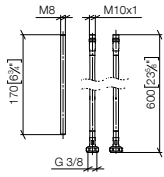

12 803 970

Extension set

- for clamping depths > 45 mm to max. 85 mm

For combination with single-lever mixer
33800875, 33816875, 33826875, 33836875,
33800888, 33815888, 33826888, 33836888,
33805875, 33800790, 33826790, 33810625,
33820625.

Standard article	12 803 970 FF	FF	£
		90	73.40

12 845 970