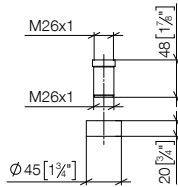

12 803 970

Extension set

- for clamping depths > 45 mm to max. 85 mm

For combination with single-lever mixer
33800875, 33816875, 33826875, 33836875,
33800888, 33815888, 33826888, 33836888,
33805875, 33800790, 33826790, 33810625,
33820625.

Standard article	12 803 970 FF	FF	£
		90	73.40

12 845 970

Extension set

- for clamping depths > 45 mm to max. 85 mm

For combination with single-lever mixer
33845875.

Standard article	12 845 970 FF	FF	£
		90	39.80

12 820 970

Swivel limitation set

- optional limiting, pivoting 30°
- optional limiting pivoting at 30°, the zero position is at 45° for corner installations
- optional limiting, pivoting 60°
- optional limiting, pivoting 110°

Fits 33800861, 33805861, 33815861,
33826861, 32815861, 32815875, 32816888,
33805682, 33800682, 33815682, 32815682

Standard article	12 820 970 FF	FF	£
		90	69.00

ELIO-ENO

LOT

MEM

META SQUARE

SYNC

TARA

TARA ULTRA

VAIA

Pull-Out / Pull-Down

Profi Fitting

BAR TAP

Pot Filler / Pivot

Rinsing Spray

Accessory