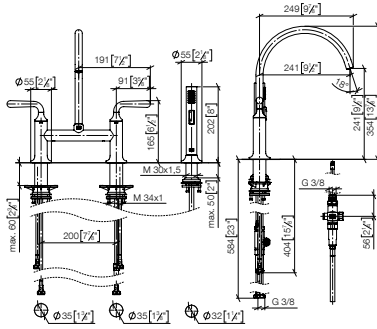

Set	1x 19 815 809 FF max. flow 7 l/min		1x 27 731 809 FF		Total price:
	FF	£	FF	£	£
Chrome	-00	1,336.90	-00	549.30	1,886.20
Brushed Chrome	-93	1,738.00	-93	714.00	2,452.00
Platinum	-08	2,139.00	-08	878.80	3,017.80
Brushed Platinum	-06	2,139.00	-06	878.80	3,017.80
Champagne (22kt Gold)	-47	2,673.80	-47	1,098.50	3,772.30
Brushed Champagne (22kt Gold)	-46	2,673.80	-46	1,098.50	3,772.30
Durabrass (23kt Gold)	-09	2,673.80	-09	1,098.50	3,772.30
Brushed Durabrass (23kt Gold)	-28	2,673.80	-28	1,098.50	3,772.30
Dark Chrome	-19	2,005.40	-19	823.90	2,829.30
Brushed Dark Platinum	-99	2,005.40	-99	823.90	2,829.30
Matte Black	-33	1,804.80	-33	741.40	2,546.20

Recommended miscellaneous
Dispenser with rosette

	82 434 809 FF	
	FF	£
Chrome	-00	258.00
Brushed Chrome	-93	335.30
Platinum	-08	412.70
Brushed Platinum	-06	412.70
Champagne (22kt Gold)	-47	515.90
Brushed Champagne (22kt Gold)	-46	515.90
Durabrass (23kt Gold)	-09	515.90
Brushed Durabrass (23kt Gold)	-28	515.90
Dark Chrome	-19	386.90
Brushed Dark Platinum	-99	386.90
Matte Black	-33	348.20

Elio-ENO

LOT

MEM

META SQUARE

SYNC

TARA

TARA ULTRA

VAIA

Pull-Out / Pull-Down

Profi Fitting

BAR TAP

Pot Filler / Pivot

Rinsing Spray

Accessory