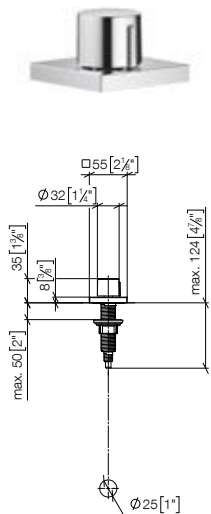

Custom-made options

- Finish variants

Standard article	10 710 970 FF	FF	£
Chrome		-00	171.60
Brushed Chrome		-93	223.10
Platinum		-08	274.50
Brushed Platinum		-06	274.50
Champagne (22kt Gold)		-47	343.10
Brushed Champagne (22kt Gold)		-46	343.10
Durabrass (23kt Gold)		-09	343.10
Brushed Durabrass (23kt Gold)		-28	343.10
Dark Chrome		-19	257.30
Brushed Dark Platinum		-99	257.40
Matte Black		-33	231.50

10 711 970