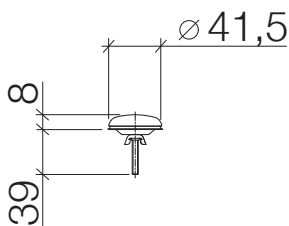

VAIA

Pull-Out / Pull-Down

Profi Fitting

BAR TAP

Pot Filler / Pivot

Rinsing Spray

Accessory