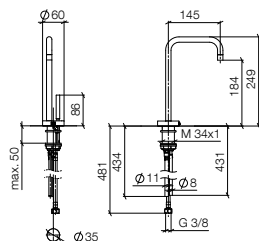

17 861 625

META SQUARE HOT & COLD WATER DISPENSER

- **145mm projection**
- rigid, thermally insulated spout
- laminar flow
- provides filtered, hot water up to 93°C
- provides filtered, cold water
- max. flow 2 l/min at 3 bar flow pressure
- ready-to-use control unit for wall mounting (137mm x 159mm x 60mm)
- electronic magnetic valve
- 100-230 V, 50-60 Hz, 18 W power supply unit, incl. country-specific adapter set
- lead-free
- This product can help a building meet the requirements of Green Building Rating Systems, e.g. LEED®, BREEAM®, DGNB

Standard article	17 861 625 FF	FF	£
Chrome	-00		1,148.10
Brushed Chrome	-93		1,492.50
Platinum	-08		1,837.00
Brushed Platinum	-06		1,837.00
Champagne (22kt Gold)	-47		2,296.10
Brushed Champagne (22kt Gold)	-46		2,296.10
Durabrass (23kt Gold)	-09		2,296.10
Brushed Durabrass (23kt Gold)	-28		2,296.20
Dark Chrome	-19		1,722.20
Brushed Dark Platinum	-99		1,722.40
Matte Black	-33		1,550.20

A minimum flow pressure of 3 bar is necessary for the HOT & COLD WATER DISPENSER to work perfectly in conjunction with a hot water tank and filter.

In addition, the installation must be above a kitchen sink.

The filter cartridge must be changed every six months. The installation instructions contain further information for guidance.

Detailed planning information and technical data can be found at www.dornbracht.com/professional

Custom-made options

- Finish variants

Required miscellaneous
Hot water tank incl. filter

12 893 970 FF	FF	£
	90	1,064.50

33 805 861

META SQUARE BAR TAP Single-lever mixer

- **166mm projection**
- pivotable spout 360°
- Optional swivel limiter available with swivel limiter set 12 820 970 90
- air-enriched flow
- max. flow 8 l/min at 3 bar flow pressure
- lead-free
- This product can help a building meet the requirements of Green Building Rating Systems, e.g. LEED®, BREEAM®, DGNB

Standard article	33 805 861 FF	FF	£
Chrome	-00		638.00
Brushed Chrome	-93		829.50
Platinum	-08		1,020.80
Brushed Platinum	-06		1,020.80
Champagne (22kt Gold)	-47		1,276.00
Brushed Champagne (22kt Gold)	-46		1,276.00
Durabrass (23kt Gold)	-09		1,276.00
Brushed Durabrass (23kt Gold)	-28		1,276.00
Dark Chrome	-19		957.10
Brushed Dark Platinum	-99		957.10
Matte Black	-33		861.30