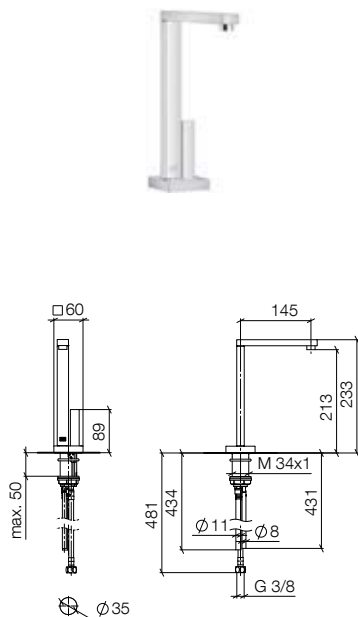

Required miscellaneous
Hot water tank incl. filter

	12 893 970 FF	FF	£
	-90		1,064.50

32 805 680

LOT BAR TAP Two-hole mixer with individual rosettes

- 165mm projection
- pivotable spout 360°
- air-enriched flow
- max. flow 8 l/min at 3 bar flow pressure
- lead-free
- WRAS 1909073
- This product can help a building meet the requirements of Green Building Rating Systems, e.g. LEED®, BREEAM®, DGNB