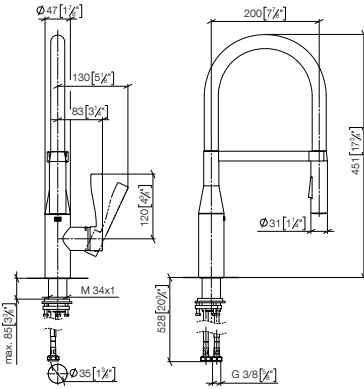

Intrinsic protection against back flow.

Custom-made options

- Finish variants
- Red/blue marking

Standard article	33 865 895 FF	FF	£
Chrome	-00		1,228.30
Brushed Chrome	-93		1,357.30
Platinum	-08		1,670.70
Brushed Platinum	-06		1,670.70
Champagne (22kt Gold)	-47		2,088.00
Brushed Champagne (22kt Gold)	-46		2,088.00
Durabronz (23kt Gold)	-09		2,088.10
Brushed Durabronz (23kt Gold)	-28		2,088.10
Dark Chrome	-19		1,566.10
Brushed Dark Platinum	-99		1,566.10
Matte Black	-33		1,409.60