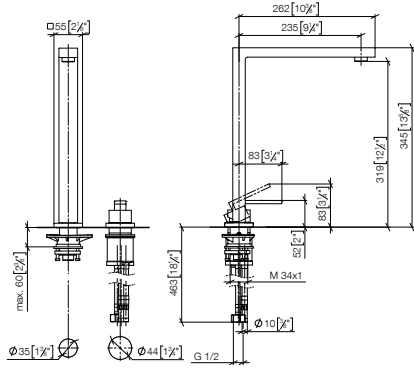

32 815 680
NEW

LOT Two-hole mixer with individual rosettes

1. 235mm projection
   - pivoting spout 360°
   - air-enriched flow
   - max. flow 8 l/min at 3 bar flow pressure
   - lead-free
   - WRAS
   - This product can help a building meet the requirements of Green Building Rating Systems, e.g. LEED®, BREEAM®, DGNB
2. **Operating unit can be positioned freely.**

Standard article	32 815 680 FF	FF	£
Chrome	-00		1,578.50
Platinum	-08		2,525.50
Brushed Platinum	-06		2,525.50
Champagne (22kt Gold)	-47		3,156.90
Brushed Champagne (22kt Gold)	-46		3,156.90
Brushed Durabronz (23kt Gold)	-28		3,156.90
Dark Chrome	-19		2,367.70
Brushed Dark Platinum	-99		2,367.70