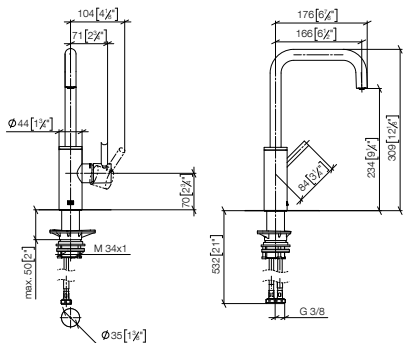

Custom-made options

- Finish variants
- Red/blue marking
- without logo

Recommended miscellaneous
Strainer waste with control handle

10 712 970 FF	FF	£
Chrome	-00	171.60
Brushed Chrome	-93	223.10
Platinum	-08	274.50
Brushed Platinum	-06	274.50
Champagne (22kt Gold)	-47	343.10
Brushed Champagne (22kt Gold)	-46	343.10
Durabrass (23kt Gold)	-09	343.10
Brushed Durabrass (23kt Gold)	-28	343.10
Dark Chrome	-19	257.30
Brushed Dark Platinum	-99	257.40
Matte Black	-33	231.50

Recommended miscellaneous
Dispenser without rosette

82 424 970 FF	FF	£
Chrome	-00	229.50
Brushed Chrome	-93	298.40
Platinum	-08	367.10
Brushed Platinum	-06	367.10
Champagne (22kt Gold)	-47	459.00
Brushed Champagne (22kt Gold)	-46	459.00
Durabrass (23kt Gold)	-09	459.00
Brushed Durabrass (23kt Gold)	-28	459.00
Dark Chrome	-19	344.10
Brushed Dark Platinum	-99	413.00
Matte Black	-33	309.80

ELIO-ENO

LOT

MEM

META SQUARE

SYNC

TARA

TARA ULTRA

VAIA

Pull-Out / Pull-Down

Profi Fitting

BAR TAP

Pot Filler / Pivot

Rinsing Spray

Accessory