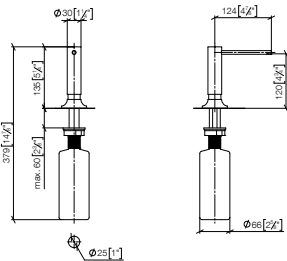

ELIO-ENO

LOT

MEM

META SQUARE

SYNC

TARA

TARA ULTRA

VAIA

Pull-Out / Pull-Down

Profi Fitting

BAR TAP

Pot Filler / Pivot

Rinsing Spray

Accessory