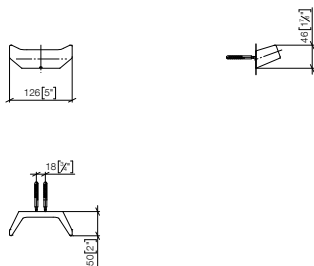

Accessory

83 256 976
NEW

Hooks in two parts

- width 126mm
- Height: 47 mm
- 49mm projection

Fits ELIO, ENO, LOT, MEM and TARA ULTRA

Standard article	83 256 976 FF	FF	£
Chrome		-00	71.30
Brushed Chrome		-93	92.70
Brushed Platinum		-06	114.10
Dark Chrome		-19	107.00
Brushed Dark Platinum		-99	128.40
Matte Black		-33	96.30