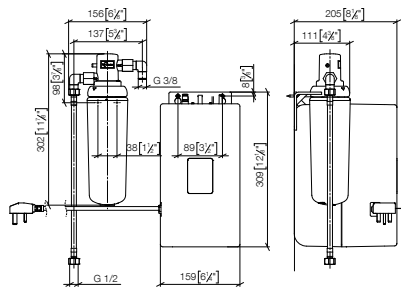

12 896 970

Replacement filter cartridge

- activated carbon filter (5.0 micron level)
- chemical and mechanical filtering
- reduces water hardness (ion exchanger)
- filters dirt, rust, chlorine and lead particles
- filter capacity approx. 450 litres
- for 12 892 970 90

The filter cartridge must be changed every six months. The installation instructions contain further information for guidance.

The products are not available in all markets, please contact your Dornbracht sales force.

Standard article	12 896 970 FF	FF	£
		90	114.30

12 893 970

Hot water tank incl. filter

- BS 1363 plug
- thermostat regulator (88°C - 98°C)
- capacity 2,5 litres
- power 1300 W
- voltage 220 - 240 volt
- activated carbon filter (5.0 micron level)
- chemical and mechanical filtering
- reduces water hardness (ion exchanger)
- filters dirt, rust, chlorine and lead particles
- filter capacity approx. 450 litres

For use with HOT & COLD WATER DISPENSER 17 861 625 / 17 861 680 / 17 861 790 / 17 861 875 / 17 861 888

The filter cartridge must be changed every six months. The installation instructions contain further information for guidance.

The products are not available in all markets, please contact your Dornbracht sales force.

NOTE: This item is conditioned separately.

Standard article	12 893 970 FF	FF	£
		90	1,064.50