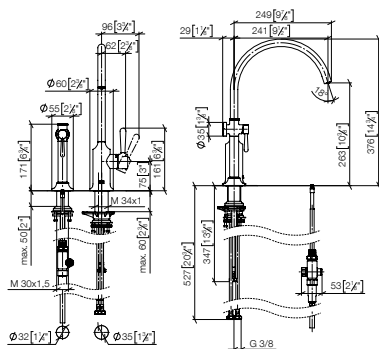

Intrinsic protection against back flow.

Set	1x 33 826 809 FF max. flow 7 l/min		1x 27 718 809 FF		Total price: £
	FF	£	FF	£	
Chrome	-00	821.50	-00	577.40	1,398.90
Brushed Chrome	-93	1,067.90	-93	750.60	1,818.50
Platinum	-08	1,314.40	-08	923.90	2,238.30
Brushed Platinum	-06	1,314.40	-06	923.90	2,238.30
Champagne (22kt Gold)	-47	1,643.00	-47	1,154.80	2,797.80
Brushed Champagne (22kt Gold)	-46	1,643.00	-46	1,154.80	2,797.80
Durabron (23kt Gold)	-09	1,643.00	-09	1,154.80	2,797.80
Brushed Durabron (23kt Gold)	-28	1,643.00	-28	1,154.80	2,797.80
Dark Chrome	-19	1,232.30	-19	866.20	2,098.50
Brushed Dark Platinum	-99	1,232.30	-99	866.20	2,098.50
Matte Black	-33	1,109.00	-33	779.50	1,888.50