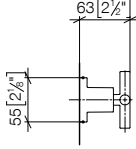

83 251 892

Hooks

- width 70mm
- 64mm projection

Fits TARA

1. **Custom-made options**
2. Finish variants

Standard article	83 251 892 FF	FF	£
Chrome	-00		82.40
Brushed Chrome	-93		107.20
Platinum	-08		131.90
Brushed Platinum	-06		131.90
Champagne (22kt Gold)	-47		164.90
Brushed Champagne (22kt Gold)	-46		164.90
Durabrass (23kt Gold)	-09		164.90
Brushed Durabrass (23kt Gold)	-28		164.90
Dark Chrome	-19		123.70
Brushed Dark Platinum	-99		148.40
Matte Black	-33		111.30

83 251 979

Hooks

- 50mm projection

Fits ELIO, ENO, MEM, META SQUARE, SYNC, TARA and TARA ULTRA

1. **Custom-made options**
2. Finish variants

Standard article	83 251 979 FF	FF	£
Chrome	-00		63.20
Brushed Chrome	-93		82.20
Brushed Platinum	-06		101.30
Champagne (22kt Gold)	-47		126.50
Brushed Champagne (22kt Gold)	-46		126.50
Brushed Durabrass (23kt Gold)	-28		126.50
Dark Chrome	-19		94.80
Brushed Dark Platinum	-99		113.90
Matte Black	-33		85.40