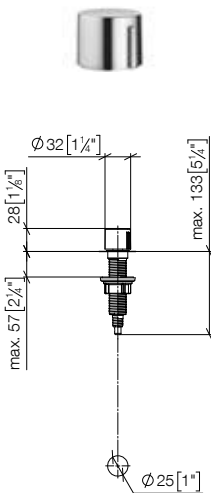

Pull-Out / Pull-Down

Profi Fitting

BAR TAP

Pot Filler / Pivot

Rinsing Spray

Accessory

10 712 970

Strainer waste with control handle