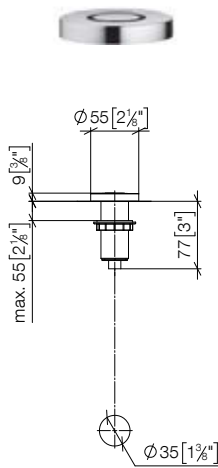

Accessory

10 713 970