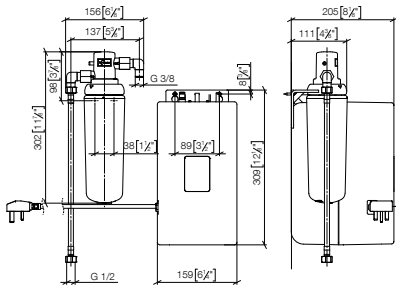

The products are not available in all markets, please contact your Dornbracht sales force.

NOTE: This item is conditioned separately.

Standard article	12 893 970 FF	FF	£
		90	1,064.50

ELIO-ENO

LOT

MEM

META SQUARE