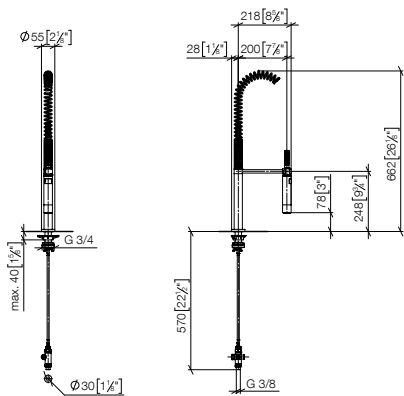

Rinsing Spray

Sieger Design

27 799 970

Profi spray set

- spray flow
- automatic diverter for spout/Profi spray set
- sprayface with anti-scaling system
- lead-free

Can only be combined with 32815682, 33826861, 32815861, 33836888, 32816888, 20816892, 33836875, 32815875.

Intrinsic protection against back flow.

Custom-made options

- Finish variants

Standard article	27 799 970 FF	FF	£
Chrome		-00	1,182.80
Brushed Chrome		-93	1,537.50
Platinum		-08	1,892.40
Brushed Platinum		-06	1,892.40
Dark Chrome		-19	1,774.20
Brushed Dark Platinum		-99	1,774.20

ELIO-ENO

LOT

MEM

META SQUARE

SYNC

TARA

TARA ULTRA

VAIA

Pull-Out / Pull-Down

Profi Fitting

BAR TAP

Pot Filler / Pivot

Rinsing Spray

Accessory