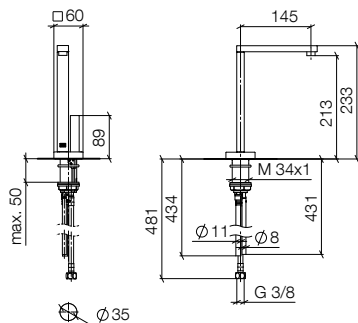

17 861 680

LOT HOT & COLD WATER DISPENSER

- 145mm projection
- rigid, thermally insulated spout
- laminar flow
- provides filtered, hot water up to 93°C
- provides filtered, cold water
- max. flow 2 l/min at 3 bar flow pressure
- ready-to-use control unit for wall mounting (135mm x 160mm x 60mm)
- electronic magnetic valve
- 100-230 V, 50-60 Hz, 18 W power supply unit, incl. country-specific adapter set
- lead-free
- This product can help a building meet the requirements of Green Building Rating Systems, e.g. LEED®, BREEAM®, DGNB