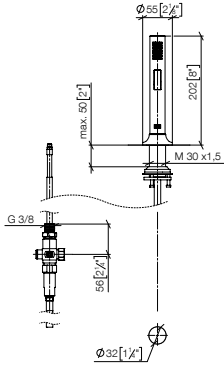

27 731 809
NEW

VAIA Rinsing spray set

- with round rosette
- spray flow
- automatic spout/shower diverter
- fabric braided hose 1500 mm
- sprayface with anti-scaling system
- lead-free

Can only be combined with 33810809, 33826809, 19815809, 19825809.

Intrinsic protection against back flow.

Custom-made options

- Finish variants
- without logo

Standard article	27 731 809 FF	FF	£
Chrome	-00		549.30
Brushed Chrome	-93		714.00
Platinum	-08		878.80
Brushed Platinum	-06		878.80
Champagne (22kt Gold)	-47		1,098.50
Brushed Champagne (22kt Gold)	-46		1,098.50
Durabrass (23kt Gold)	-09		1,098.50
Brushed Durabrass (23kt Gold)	-28		1,098.50
Dark Chrome	-19		823.90
Brushed Dark Platinum	-99		823.90
Matte Black	-33		741.40

27 718 809

VAIA Rinsing spray set

- with round rosette
- spray flow
- automatic spout/shower diverter
- fabric braided hose 1500 mm
- sprayface with anti-scaling system
- lead-free
- This product can help a building meet the requirements of Green Building Rating Systems, e.g. LEED®, BREEAM®, DGNB

Can only be combined with 33810809, 33826809, 19815809, 19825809.

Intrinsic protection against back flow.

Residual water may emerge from the spray after closing.

Custom-made options

- Finish variants

Standard article	27 718 809 FF	FF	£
Chrome	-00		577.40
Brushed Chrome	-93		750.60
Platinum	-08		923.90
Brushed Platinum	-06		923.90
Champagne (22kt Gold)	-47		1,154.80
Brushed Champagne (22kt Gold)	-46		1,154.80
Durabrass (23kt Gold)	-09		1,154.80
Brushed Durabrass (23kt Gold)	-28		1,154.80
Dark Chrome	-19		866.20
Brushed Dark Platinum	-99		866.20
Matte Black	-33		779.50