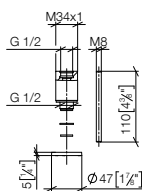

- ELIO-ENO
- LOT
- MEM
- META SQUARE
- SYNC
- TARA
- TARA ULTRA
- VAIA
- Pull-Out / Pull-Down
- Profi Fitting
- BAR TAP
- Pot Filler / Pivot
- Rinsing Spray