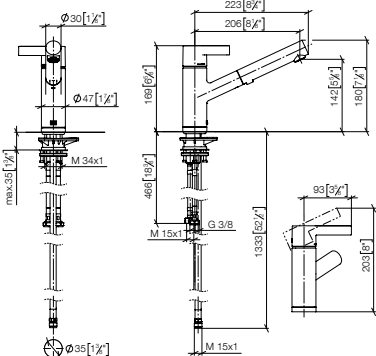

33 871 760 NEW

ENO Single-lever mixer Pull-out with spray function

- 206mm projection
- pivoting spout 130°
- air-enriched flow and spray flow
- fabric braided hose 1500 mm
- max. flow 8.3 l/min at 3 bar flow pressure
- lead-free
- This product can help a building meet the requirements of Green Building Rating Systems, e.g. LEED®, BREEAM®, DGNB

Intrinsic protection against back flow.

Standard article	33 871 760 FF	FF	£
Chrome	-00		594.20
Brushed Chrome	-93		772.50
Platinum	-08		950.80
Brushed Platinum	-06		950.80
Champagne (22kt Gold)	-47		1,188.50
Brushed Champagne (22kt Gold)	-46		1,188.50
Brushed Durabronz (23kt Gold)	-28		1,188.50
Dark Chrome	-19		891.40
Brushed Dark Platinum	-99		891.40

Recommended miscellaneous
Strainer waste with control handle

	10 712 970 FF	FF	£
Chrome	-00		171.60
Brushed Chrome	-93		223.10
Platinum	-08		274.50
Brushed Platinum	-06		274.50
Champagne (22kt Gold)	-47		343.10
Brushed Champagne (22kt Gold)	-46		343.10
Brushed Durabronz (23kt Gold)	-28		343.10
Dark Chrome	-19		257.30
Brushed Dark Platinum	-99		257.40

Recommended miscellaneous
Dispenser without rosette

	82 424 970 FF	FF	£
Chrome	-00		229.50
Brushed Chrome	-93		298.40
Platinum	-08		367.10
Brushed Platinum	-06		367.10
Champagne (22kt Gold)	-47		459.00
Brushed Champagne (22kt Gold)	-46		459.00
Brushed Durabronz (23kt Gold)	-28		459.00
Dark Chrome	-19		344.10
Brushed Dark Platinum	-99		413.00

33 876 760 NEW

ENO Single-lever mixer Pull-out with spray function

- 206mm projection
- pivoting spout 130°
- air-enriched flow and spray flow
- 1600mm metal shower hose
- max. flow 9.6 l/min at 3 bar flow pressure
- lead-free
- This product can help a building meet the requirements of Green Building Rating Systems, e.g. LEED®, BREEAM®, DGNB

Intrinsic protection against back flow.

Standard article	33 876 760 FF	FF	£
Chrome	-00		645.30
Brushed Chrome	-93		838.90
Platinum	-08		1,032.50
Brushed Platinum	-06		1,032.50
Champagne (22kt Gold)	-47		1,290.60
Brushed Champagne (22kt Gold)	-46		1,290.60
Brushed Durabronz (23kt Gold)	-28		1,290.60
Dark Chrome	-19		968.00
Brushed Dark Platinum	-99		968.00