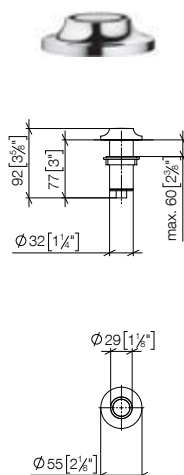

VAIA AIR SWITCH Control button

- for controlling a waste disposal unit

Compatible with waste disposal units with integrated air switch made by Insinkerator®, e.g. Evolution.

The products are not available in all markets, please contact your Dornbracht sales force.

For more information go to www.insinkerator.com

Fits VAIA

Custom-made options

- Finish variants

Standard article	10 713 809 FF	FF	£
Chrome	-00		121.90
Brushed Chrome	-93		158.50
Platinum	-08		195.00
Brushed Platinum	-06		195.00
Champagne (22kt Gold)	-47		243.80
Brushed Champagne (22kt Gold)	-46		243.80
Durabross (23kt Gold)	-09		243.80
Brushed Durabross (23kt Gold)	-28		243.80
Dark Chrome	-19		182.90
Brushed Dark Platinum	-99		182.90
Matte Black	-33		164.50

Elio-ENO

LOT

MEM

META SQUARE

SYNC

TARA

TARA ULTRA

VAIA

Pull-Out / Pull-Down

Profi Fitting

BAR TAP

Pot Filler / Pivot

Rinsing Spray

Accessory