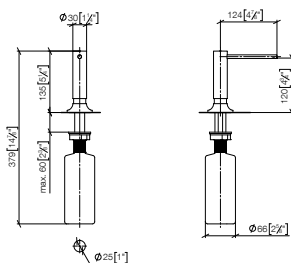

82 434 809

VAIA Dispenser with rosette

- 140mm projection
- 500 ml bottle
- can be filled from the top
- rotating pump head

Fits VAIA

Custom-made options

- Finish variants