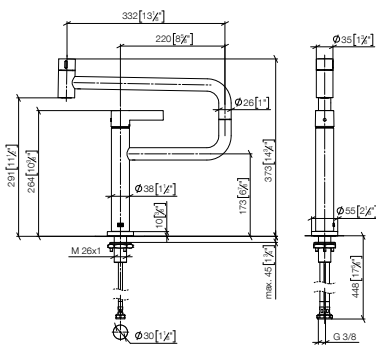

Custom-made options

- Finish variants

Standard article	33 845 875 FF	FF	£
Chrome	-00		1,225.50
Brushed Chrome	-93		1,593.20
Platinum	-08		1,960.80
Brushed Platinum	-06		1,960.80
Champagne (22kt Gold)	-47		2,451.10
Brushed Champagne (22kt Gold)	-46		2,451.10
Durabron (23kt Gold)	-09		2,451.10
Brushed Durabron (23kt Gold)	-28		2,451.10
Dark Chrome	-19		1,838.20
Brushed Dark Platinum	-99		1,838.30