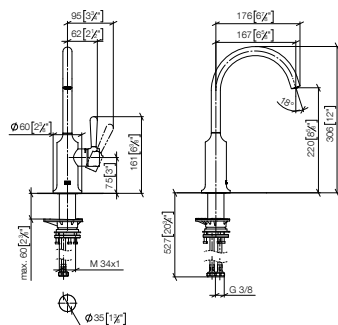

Pull-Out / Pull-Down

Profi Fitting

BAR TAP

Pot Filler / Pivot

Rinsing Spray

Accessory

Recommended miscellaneous
Dispenser with rosette

	82 434 809 FF	FF	£
Chrome	-00		258.00
Brushed Chrome	-93		335.30
Platinum	-08		412.70
Brushed Platinum	-06		412.70
Champagne (22kt Gold)	-47		515.90
Brushed Champagne (22kt Gold)	-46		515.90
Durabron (23kt Gold)	-09		515.90
Brushed Durabron (23kt Gold)	-28		515.90
Dark Chrome	-19		386.90
Brushed Dark Platinum	-99		386.90
Matte Black	-33		348.20