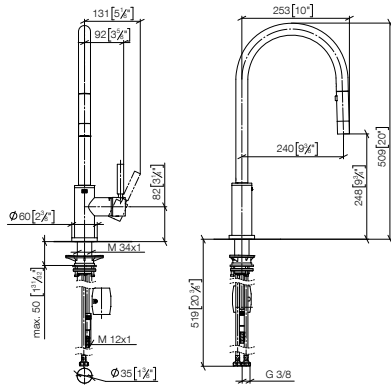

Intrinsic protection against back flow.

Custom-made options

- Finish variants
- Red/blue marking

Standard article	33 870 888 FF	FF	£
Chrome	-00		836.00
Brushed Chrome	-93		1,086.70
Platinum	-08		1,337.50
Brushed Platinum	-06		1,337.50
Champagne (22kt Gold)	-47		1,671.90
Brushed Champagne (22kt Gold)	-46		1,671.90
Durabrass (23kt Gold)	-09		1,671.90
Brushed Durabrass (23kt Gold)	-28		1,671.90
Dark Chrome	-19		1,254.00
Brushed Dark Platinum	-99		1,254.00
Matte Black	-33		1,128.50