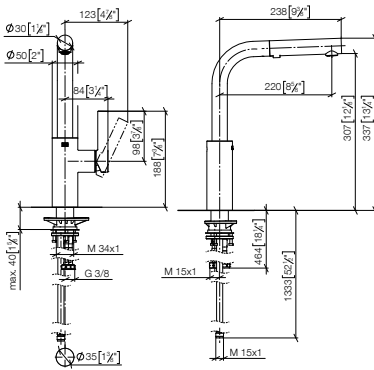

Recommended miscellaneous
Strainer waste with control handle

	10 712 970 FF	FF	£
Chrome	-00		171.60
Brushed Chrome	-93		223.10
Platinum	-08		274.50
Brushed Platinum	-06		274.50
Champagne (22kt Gold)	-47		343.10
Brushed Champagne (22kt Gold)	-46		343.10
Brushed Durabronze (23kt Gold)	-28		343.10
Dark Chrome	-19		257.30
Brushed Dark Platinum	-99		257.40

Recommended miscellaneous
Dispenser without rosette

	82 424 970 FF	FF	£
Chrome	-00		229.50
Brushed Chrome	-93		298.40
Platinum	-08		367.10
Brushed Platinum	-06		367.10
Champagne (22kt Gold)	-47		459.00
Brushed Champagne (22kt Gold)	-46		459.00
Brushed Durabronze (23kt Gold)	-28		459.00
Dark Chrome	-19		344.10
Brushed Dark Platinum	-99		413.00

ELIO-ENO

LOT

MEM

META SQUARE

SYNC

TARA

TARA ULTRA

VAIA

Pull-Out / Pull-Down

Profi Fitting

BAR TAP

Pot Filler / Pivot

Rinsing Spray

Accessory