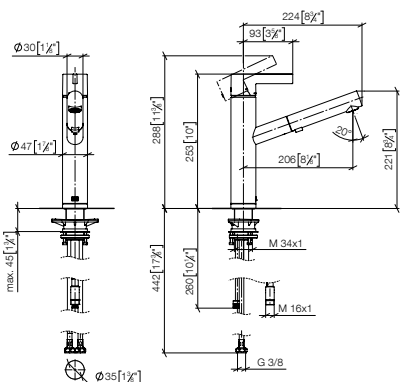

Recommended miscellaneous
Strainer waste with control handle

	10 712 970 FF	FF	£
Chrome	-00		171.60
Brushed Chrome	-93		223.10
Platinum	-08		274.50
Brushed Platinum	-06		274.50
Champagne (22kt Gold)	-47		343.10
Brushed Champagne (22kt Gold)	-46		343.10
Brushed Durabronz (23kt Gold)	-28		343.10
Dark Chrome	-19		257.30
Brushed Dark Platinum	-99		257.40

Recommended miscellaneous
Dispenser without rosette

	82 424 970 FF	FF	£
Chrome	-00		229.50
Brushed Chrome	-93		298.40
Platinum	-08		367.10
Brushed Platinum	-06		367.10
Champagne (22kt Gold)	-47		459.00
Brushed Champagne (22kt Gold)	-46		459.00
Brushed Durabronz (23kt Gold)	-28		459.00
Dark Chrome	-19		344.10
Brushed Dark Platinum	-99		413.00