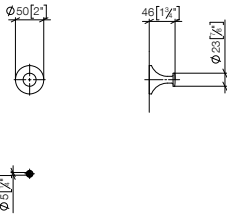

83 251 809

VAIA Hooks

- 46mm projection

Fits VAIA

Custom-made options

- Finish variants

Standard article	83 251 809 FF	FF	£
Chrome	-00		102.70
Platinum	-08		164.20
Brushed Platinum	-06		164.20
Champagne (22kt Gold)	-47		205.40
Brushed Champagne (22kt Gold)	-46		205.40
Brushed Durabronz (23kt Gold)	-28		205.40
Dark Chrome	-19		153.90
Brushed Dark Platinum	-99		184.80