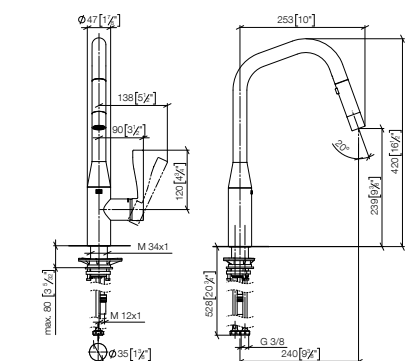

Recommended miscellaneous
Strainer waste with control handle

10 712 970 FF FF £

Chrome	-00	171.60
Brushed Chrome	-93	223.10
Platinum	-08	274.50
Brushed Platinum	-06	274.50
Champagne (22kt Gold)	-47	343.10
Brushed Champagne (22kt Gold)	-46	343.10
Durabrass (23kt Gold)	-09	343.10
Brushed Durabrass (23kt Gold)	-28	343.10
Dark Chrome	-19	257.30
Brushed Dark Platinum	-99	257.40
Matte Black	-33	231.50

Recommended miscellaneous
Dispenser without rosette

82 424 970 FF FF £

Chrome	-00	229.50
Brushed Chrome	-93	298.40
Platinum	-08	367.10
Brushed Platinum	-06	367.10
Champagne (22kt Gold)	-47	459.00
Brushed Champagne (22kt Gold)	-46	459.00
Durabrass (23kt Gold)	-09	459.00
Brushed Durabrass (23kt Gold)	-28	459.00
Dark Chrome	-19	344.10
Brushed Dark Platinum	-99	413.00
Matte Black	-33	309.80

ELIO-ENO

LOT

MEM

META SQUARE

SYNC

TARA

TARA ULTRA

VAIA

Pull-Out / Pull-Down

Profi Fitting

BAR TAP

Pot Filler / Pivot

Rinsing Spray

Accessory