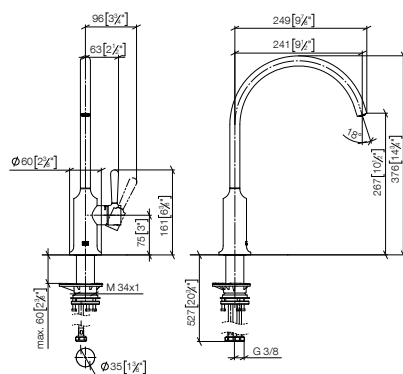

Custom-made options

- Finish variants
- Red/blue marking
- without logo

Standard article	33 816 809 FF	FF	£
Chrome	-00		802.30
Brushed Chrome	-93		1,043.10
Platinum	-08		1,283.70
Brushed Platinum	-06		1,283.70
Champagne (22kt Gold)	-47		1,604.70
Brushed Champagne (22kt Gold)	-46		1,604.70
Durabross (23kt Gold)	-09		1,604.70
Brushed Durabross (23kt Gold)	-28		1,604.70
Dark Chrome	-19		1,203.50
Brushed Dark Platinum	-99		1,203.50
Matte Black	-33		1,083.10

Recommended miscellaneous
Dispenser with rosette

	82 434 809 FF	FF	£
Chrome	-00		258.00
Brushed Chrome	-93		335.30
Platinum	-08		412.70
Brushed Platinum	-06		412.70
Champagne (22kt Gold)	-47		515.90
Brushed Champagne (22kt Gold)	-46		515.90
Durabross (23kt Gold)	-09		515.90
Brushed Durabross (23kt Gold)	-28		515.90
Dark Chrome	-19		386.90
Brushed Dark Platinum	-99		386.90
Matte Black	-33		348.20

- Elio-ENO
- LOT
- MEM
- META SQUARE
- SYNC
- TARA
- TARA ULTRA
- VAIA
- Pull-Out / Pull-Down
- Profi Fitting
- BAR TAP
- Pot Filler / Pivot
- Rinsing Spray
- Accessory