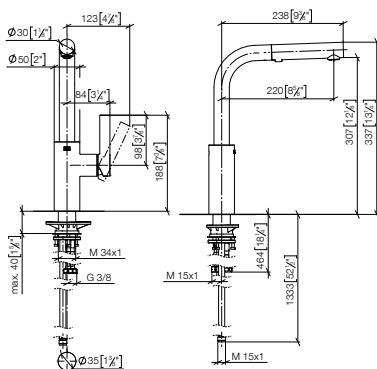

33 840 790

ELIO Single-lever mixer Pull-out

- 235mm projection
- pivotable spout 360°
- air-enriched flow
- fabric braided hose 1500 mm
- max. flow 8.8 l/min at 3 bar flow pressure
- lead-free
- This product can help a building meet the requirements of Green Building Rating Systems, e.g. LEED®, BREEAM®, DGNB

Intrinsic protection against back flow.

Custom-made options

- Finish variants
- Red/blue marking

Standard article	33 840 790 FF	FF	£
Chrome	-00		702.60
Brushed Chrome	-93		913.30
Platinum	-08		1,124.10
Brushed Platinum	-06		1,124.10
Champagne (22kt Gold)	-47		1,405.30
Brushed Champagne (22kt Gold)	-46		1,405.30
Brushed Durabronze (23kt Gold)	-28		1,405.20
Dark Chrome	-19		1,054.00
Brushed Dark Platinum	-99		1,053.90

Recommended miscellaneous
Strainer waste with control handle

	10 712 970 FF	FF	£
Chrome	-00		171.60
Brushed Chrome	-93		223.10
Platinum	-08		274.50
Brushed Platinum	-06		274.50
Champagne (22kt Gold)	-47		343.10
Brushed Champagne (22kt Gold)	-46		343.10
Brushed Durabronze (23kt Gold)	-28		343.10
Dark Chrome	-19		257.30
Brushed Dark Platinum	-99		257.40

Recommended miscellaneous
Dispenser without rosette

	82 424 970 FF	FF	£
Chrome	-00		229.50
Brushed Chrome	-93		298.40
Platinum	-08		367.10
Brushed Platinum	-06		367.10
Champagne (22kt Gold)	-47		459.00
Brushed Champagne (22kt Gold)	-46		459.00
Brushed Durabronze (23kt Gold)	-28		459.00
Dark Chrome	-19		344.10
Brushed Dark Platinum	-99		413.00

33 871 790
NEW

ELIO Single-lever mixer Pull-out with spray function

- 219mm projection
- pivoting spout 360°
- air-enriched flow and spray flow
- fabric braided hose 1500 mm
- max. flow 8 l/min at 3 bar flow pressure
- lead-free
- This product can help a building meet the requirements of Green Building Rating Systems, e.g. LEED®, BREEAM®, DGNB