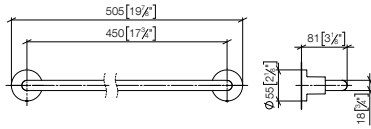

Accessory

83 045 892

TARA Towel bar

- gauge 450 mm
- width 505mm
- 81 mm projection

Fits TARA

Custom-made options

- Finish variants
- Gauge modification

Standard article	83 045 892 FF	FF	£
Chrome		-00	336.00
Brushed Chrome		-93	436.80
Platinum		-08	537.40
Brushed Platinum		-06	537.40
Champagne (22kt Gold)		-47	672.00
Brushed Champagne (22kt Gold)		-46	672.00
Brushed Durabronze (23kt Gold)		-28	672.00
Dark Chrome		-19	503.90
Brushed Dark Platinum		-99	575.70
Matte Black		-33	453.60

83 060 809

VAIA Towel bar

- gauge 600 mm
- width 660mm
- 88mm projection