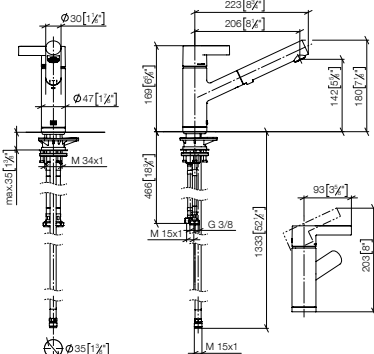

Pull-Out / Pull-Down

Sieger Design

33 871 760
NEW

ENO Single-lever mixer Pull-out with spray function

- 206mm projection
- pivoting spout 130°
- air-enriched flow and spray flow
- fabric braided hose 1500 mm
- max. flow 8.3 l/min at 3 bar flow pressure
- lead-free
- This product can help a building meet the requirements of Green Building Rating Systems, e.g. LEED®, BREEAM®, DGNB

Intrinsic protection against back flow.

Standard article	33 871 760 FF	FF	£
Chrome	-00		594.20
Brushed Chrome	-93		772.50
Platinum	-08		950.80
Brushed Platinum	-06		950.80
Champagne (22kt Gold)	-47		1,188.50
Brushed Champagne (22kt Gold)	-46		1,188.50
Brushed Durabronz (23kt Gold)	-28		1,188.50
Dark Chrome	-19		891.40
Brushed Dark Platinum	-99		891.40

Recommended miscellaneous
Strainer waste with control handle

	10 712 970 FF	FF	£
Chrome	-00		171.60
Brushed Chrome	-93		223.10
Platinum	-08		274.50
Brushed Platinum	-06		274.50
Champagne (22kt Gold)	-47		343.10
Brushed Champagne (22kt Gold)	-46		343.10
Brushed Durabronz (23kt Gold)	-28		343.10
Dark Chrome	-19		257.30
Brushed Dark Platinum	-99		257.40

Recommended miscellaneous
Dispenser without rosette

	82 424 970 FF	FF	£
Chrome	-00		229.50
Brushed Chrome	-93		298.40
Platinum	-08		367.10
Brushed Platinum	-06		367.10
Champagne (22kt Gold)	-47		459.00
Brushed Champagne (22kt Gold)	-46		459.00
Brushed Durabronz (23kt Gold)	-28		459.00
Dark Chrome	-19		344.10
Brushed Dark Platinum	-99		413.00

33 876 760
NEW

ENO Single-lever mixer Pull-out with spray function

- 206mm projection
- pivoting spout 130°
- air-enriched flow and spray flow
- 1600mm metal shower hose
- max. flow 9.6 l/min at 3 bar flow pressure
- lead-free
- This product can help a building meet the requirements of Green Building Rating Systems, e.g. LEED®, BREEAM®, DGNB

Intrinsic protection against back flow.

Standard article	33 876 760 FF	FF	£
Chrome	-00		645.30
Brushed Chrome	-93		838.90
Platinum	-08		1,032.50
Brushed Platinum	-06		1,032.50
Champagne (22kt Gold)	-47		1,290.60
Brushed Champagne (22kt Gold)	-46		1,290.60
Brushed Durabronz (23kt Gold)	-28		1,290.60
Dark Chrome	-19		968.00
Brushed Dark Platinum	-99		968.00