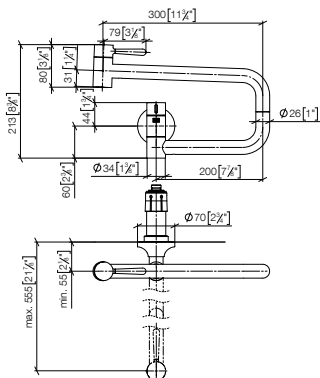

Custom-made options

- Finish variants
- without logo

Standard article	30 805 809 FF	FF	£
Chrome		-00	1,250.40
Brushed Chrome		-93	1,625.50
Platinum		-08	2,000.60
Brushed Platinum		-06	2,000.60
Champagne (22kt Gold)		-47	2,500.70
Brushed Champagne (22kt Gold)		-46	2,500.70
Durabronz (23kt Gold)		-09	2,500.70
Brushed Durabronz (23kt Gold)		-28	2,500.70
Dark Chrome		-19	1,875.60
Brushed Dark Platinum		-99	1,875.60