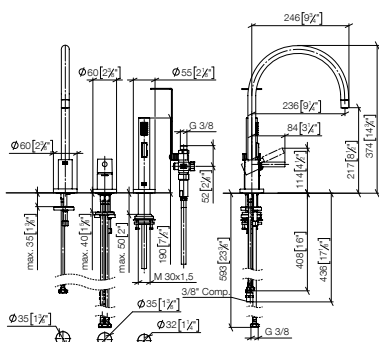

Intrinsic protection against back flow.

Set	1x 32 816 888 FF max. flow 8.3 l/min		1x 27 731 970 FF		Total price:
	FF	£	FF	£	£
Chrome	-00	952.90	-00	457.20	1,410.10
Brushed Chrome	-93	1,238.70	-93	594.40	1,833.10
Platinum	-08	1,524.60	-08	731.40	2,256.00
Brushed Platinum	-06	1,524.60	-06	731.40	2,256.00
Champagne (22kt Gold)	-47	1,905.70	-47	914.30	2,820.00
Brushed Champagne (22kt Gold)	-46	1,905.70	-46	914.30	2,820.00
Durabrass (23kt Gold)	-09	1,905.70	-09	914.30	2,820.00
Brushed Durabrass (23kt Gold)	-28	1,905.70	-28	914.30	2,820.00
Dark Chrome	-19	1,429.30	-19	685.70	2,115.00
Brushed Dark Platinum	-99	1,429.30	-99	685.70	2,115.00
Matte Black	-33	1,286.30	-33	617.20	1,903.50