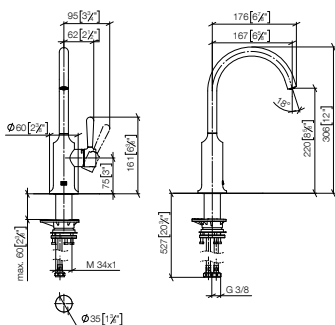

Custom-made options

- Finish variants
- Red/blue marking
- without logo

Standard article	33 805 809 FF	FF	£
Chrome	-00		715.90
Brushed Chrome	-93		930.80
Platinum	-08		1,145.60
Brushed Platinum	-06		1,145.60
Champagne (22kt Gold)	-47		1,432.00
Brushed Champagne (22kt Gold)	-46		1,432.00
Durabrass (23kt Gold)	-09		1,432.00
Brushed Durabrass (23kt Gold)	-28		1,432.00
Dark Chrome	-19		1,074.00
Brushed Dark Platinum	-99		1,074.00
Matte Black	-33		966.60

82 434 809 FF	FF	£
Chrome	-00	258.00
Brushed Chrome	-93	335.30
Platinum	-08	412.70
Brushed Platinum	-06	412.70
Champagne (22kt Gold)	-47	515.90
Brushed Champagne (22kt Gold)	-46	515.90
Durabrass (23kt Gold)	-09	515.90
Brushed Durabrass (23kt Gold)	-28	515.90
Dark Chrome	-19	386.90
Brushed Dark Platinum	-99	386.90
Matte Black	-33	348.20

Elio-ENO

LOT

MEM

META SQUARE

SYNC

TARA

TARA ULTRA

VAIA

Pull-Out / Pull-Down

Profi Fitting

BAR TAP

Pot Filler / Pivot

Rinsing Spray

Accessory