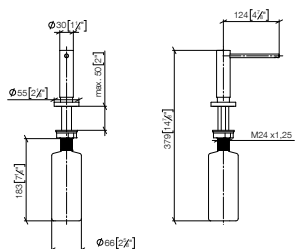

82 444 970

Dispenser with rosette

- 124mm projection
- 500 ml bottle
- can be filled from the top
- rotating pump head

Fits ELIO, ENO, MEM, META SQUARE, SYNC, TARA and TARA ULTRA

Custom-made options

- Finish variants