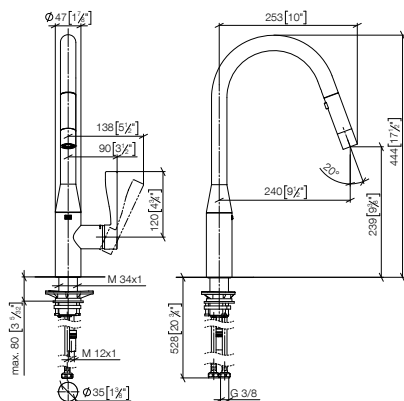

Pull-Out / Pull-Down

Sieger Design

33 870 895

SYNC Single-lever mixer Pull-down with spray function

- 240mm projection
- pivotable spout 360°
- Optional swivel limiter available with swivel limiter set 12 821 970 90
- laminar and spray flow
- 1800 mm metal shower hose
- sprayface with anti-scaling system
- max. flow 10.4 l/min at 3 bar flow pressure
- lead-free
- This product can help a building meet the requirements of Green Building Rating Systems, e.g. LEED®, BREEAM®, DGNB

Intrinsic protection against back flow.

Custom-made options

- Finish variants
- Red/blue marking

Standard article	33 870 895 FF	FF	£
Chrome	-00		803.30
Brushed Chrome	-93		1,044.30
Platinum	-08		1,285.20
Brushed Platinum	-06		1,285.20
Champagne (22kt Gold)	-47		1,606.60
Brushed Champagne (22kt Gold)	-46		1,606.60
Durabross (23kt Gold)	-09		1,606.50
Brushed Durabross (23kt Gold)	-28		1,606.50
Dark Chrome	-19		1,204.90
Brushed Dark Platinum	-99		1,204.80
Matte Black	-33		1,084.50

Recommended miscellaneous Strainer waste with control handle

	10 712 970 FF	FF	£
Chrome	-00		171.60
Brushed Chrome	-93		223.10
Platinum	-08		274.50
Brushed Platinum	-06		274.50
Champagne (22kt Gold)	-47		343.10
Brushed Champagne (22kt Gold)	-46		343.10
Durabross (23kt Gold)	-09		343.10
Brushed Durabross (23kt Gold)	-28		343.10
Dark Chrome	-19		257.30
Brushed Dark Platinum	-99		257.40
Matte Black	-33		231.50

Recommended miscellaneous Dispenser without rosette

	82 424 970 FF	FF	£
Chrome	-00		229.50
Brushed Chrome	-93		298.40
Platinum	-08		367.10
Brushed Platinum	-06		367.10
Champagne (22kt Gold)	-47		459.00
Brushed Champagne (22kt Gold)	-46		459.00
Durabross (23kt Gold)	-09		459.00
Brushed Durabross (23kt Gold)	-28		459.00
Dark Chrome	-19		344.10
Brushed Dark Platinum	-99		413.00
Matte Black	-33		309.80

33 875 895

SYNC Single-lever mixer Pull-down with spray function

- 240mm projection
- pivotable spout 360°
- Optional swivel limiter available with swivel limiter set 12 821 970 90
- laminar and spray flow
- 1800 mm metal shower hose
- sprayface with anti-scaling system
- max. flow 10.4 l/min at 3 bar flow pressure
- lead-free
- This product can help a building meet the requirements of Green Building Rating Systems, e.g. LEED®, BREEAM®, DGNB

Intrinsic protection against back flow.

Custom-made options

- Finish variants
- Red/blue marking

Standard article	33 875 895 FF	FF	£
Chrome	-00		803.30
Brushed Chrome	-93		1,044.30
Platinum	-08		1,285.20
Brushed Platinum	-06		1,285.20
Champagne (22kt Gold)	-47		1,606.60
Brushed Champagne (22kt Gold)	-46		1,606.60
Durabross (23kt Gold)	-09		1,606.50
Brushed Durabross (23kt Gold)	-28		1,606.50
Dark Chrome	-19		1,204.90
Brushed Dark Platinum	-99		1,204.80
Matte Black	-33		1,084.50