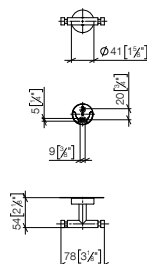

83 256 979

Hooks in two parts

- width 80mm
- 55mm projection

Fits ELIO, ENO, MEM, META SQUARE, SYNC and TARA ULTRA

Custom-made options

- Finish variants

Standard article	83 256 979 FF	FF	£
Chrome		-00	117.60
Brushed Chrome		-93	152.90
Brushed Platinum		-06	188.20
Champagne (22kt Gold)		-47	235.20
Brushed Champagne (22kt Gold)		-46	235.20
Brushed Durabronz (23kt Gold)		-28	235.20
Dark Chrome		-19	176.40
Brushed Dark Platinum		-99	211.90
Matte Black		-33	151.30