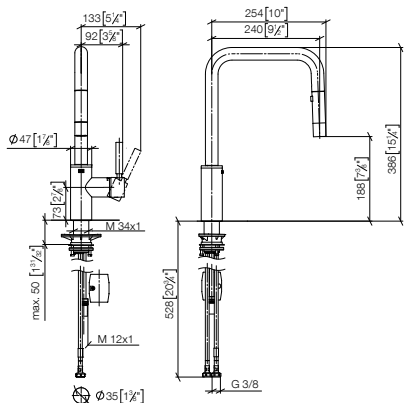

33 870 861

META SQUARE Single-lever mixer Pull-down with spray function

- 240mm projection
- pivotable spout 360°
- Optional swivel limiter available with swivel limiter set 12 823 970 90
- laminar and spray flow
- 1800 mm metal shower hose
- sprayface with anti-scaling system
- max. flow 10.4 l/min at 3 bar flow pressure
- lead-free
- This product can help a building meet the requirements of Green Building Rating Systems, e.g. LEED®, BREEAM®, DGNB

Intrinsic protection against back flow.

Custom-made options

- Finish variants
- Red/blue marking

Standard article	33 870 861 FF	FF	£
Chrome	-00		764.80
Brushed Chrome	-93		994.20
Platinum	-08		1,223.70
Brushed Platinum	-06		1,223.70
Champagne (22kt Gold)	-47		1,529.60
Brushed Champagne (22kt Gold)	-46		1,529.60
Durabrass (23kt Gold)	-09		1,529.60
Brushed Durabrass (23kt Gold)	-28		1,529.60
Dark Chrome	-19		1,147.20
Brushed Dark Platinum	-99		1,147.20
Matte Black	-33		1,032.40

Recommended miscellaneous
Strainer waste with control handle

10 712 970 FF FF £

Chrome	-00	171.60
Brushed Chrome	-93	223.10
Platinum	-08	274.50
Brushed Platinum	-06	274.50
Champagne (22kt Gold)	-47	343.10
Brushed Champagne (22kt Gold)	-46	343.10
Durabrass (23kt Gold)	-09	343.10
Brushed Durabrass (23kt Gold)	-28	343.10
Dark Chrome	-19	257.30
Brushed Dark Platinum	-99	257.40
Matte Black	-33	231.50

Recommended miscellaneous
Dispenser without rosette

82 424 970 FF FF £

Chrome	-00	229.50
Brushed Chrome	-93	298.40
Platinum	-08	367.10
Brushed Platinum	-06	367.10
Champagne (22kt Gold)	-47	459.00
Brushed Champagne (22kt Gold)	-46	459.00
Durabrass (23kt Gold)	-09	459.00
Brushed Durabrass (23kt Gold)	-28	459.00
Dark Chrome	-19	344.10
Brushed Dark Platinum	-99	413.00
Matte Black	-33	309.80

ELIO-ENO

LOT

MEM

META SQUARE

SYNC

TARA

TARA ULTRA

VAIA

Pull-Out / Pull-Down

Profi Fitting

BAR TAP

Pot Filler / Pivot

Rinsing Spray

Accessory