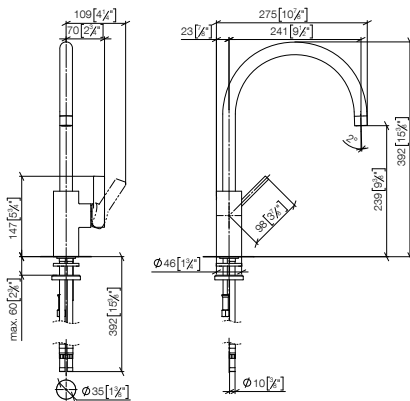

Custom-made options

- Finish variants
- Red/blue marking
- without logo