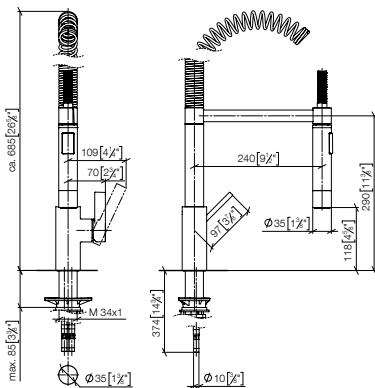

Recommended miscellaneous
Strainer waste with control handle

10 712 970 FF FF £

Chrome	-00	171.60
Brushed Chrome	-93	223.10
Platinum	-08	274.50
Brushed Platinum	-06	274.50
Dark Chrome	-19	257.30
Brushed Dark Platinum	-99	257.40

Recommended miscellaneous
Dispenser without rosette

82 424 970 FF FF £

Chrome	-00	229.50
Brushed Chrome	-93	298.40
Platinum	-08	367.10
Brushed Platinum	-06	367.10
Dark Chrome	-19	344.10
Brushed Dark Platinum	-99	413.00

Elio-Eno

Lot

Mem

META SQUARE

Sync

TARA

TARA ULTRA

VAIA

Pull-Out / Pull-Down

Profi Fitting

BAR TAP

Pot Filler / Pivot

Rinsing Spray

Accessory