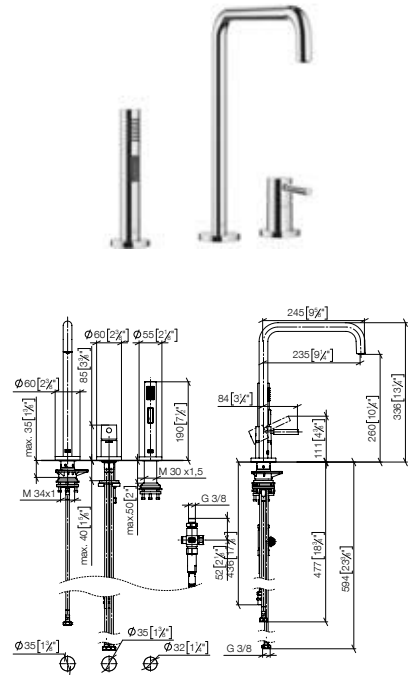

Intrinsic protection against back flow.

Operating unit can be positioned freely.

Set	1x 32 815 861 FF		1x 27 731 970 FF		Total price: £
	FF	£	FF	£	
Chrome	-00	871.10	-00	457.20	1,328.30
Brushed Chrome	-93	1,132.40	-93	594.40	1,726.80
Platinum	-08	1,393.70	-08	731.40	2,125.10
Brushed Platinum	-06	1,393.70	-06	731.40	2,125.10
Champagne (22kt Gold)	-47	1,742.20	-47	914.30	2,656.50
Brushed Champagne (22kt Gold)	-46	1,742.20	-46	914.30	2,656.50
Durabrass (23kt Gold)	-09	1,742.20	-09	914.30	2,656.50
Brushed Durabrass (23kt Gold)	-28	1,742.20	-28	914.30	2,656.50
Dark Chrome	-19	1,306.60	-19	685.70	1,992.30
Brushed Dark Platinum	-99	1,306.60	-99	685.70	1,992.30
Matte Black	-33	1,176.00	-33	617.20	1,793.20