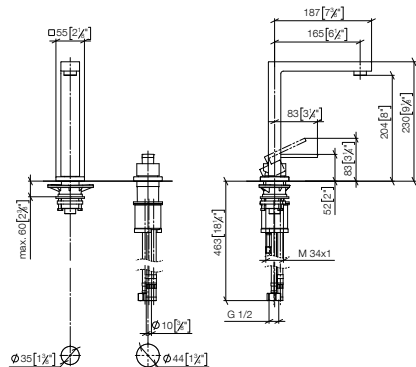

LOT BAR TAP Two-hole mixer with individual rosettes

- 165mm projection
- pivotable spout 360°
- air-enriched flow
- max. flow 8 l/min at 3 bar flow pressure
- lead-free
- WRAS 1909073
- This product can help a building meet the requirements of Green Building Rating Systems, e.g. LEED®, BREEAM®, DGNB

Operating unit can be positioned freely.

Custom-made options

- Finish variants
- Red/blue marking

10 711 970 FF	FF	£
Chrome	-00	171.60
Platinum	-08	274.50
Brushed Platinum	-06	274.50
Champagne (22kt Gold)	-47	343.10
Brushed Champagne (22kt Gold)	-46	343.10
Brushed Durabronz (23kt Gold)	-28	343.10
Dark Chrome	-19	257.30
Brushed Dark Platinum	-99	242.80

82 439 970 FF	FF	£
Chrome	-00	285.80
Platinum	-08	457.30
Brushed Platinum	-06	457.30
Champagne (22kt Gold)	-47	571.60
Brushed Champagne (22kt Gold)	-46	571.60
Brushed Durabronz (23kt Gold)	-28	571.60
Dark Chrome	-19	428.60
Brushed Dark Platinum	-99	514.40