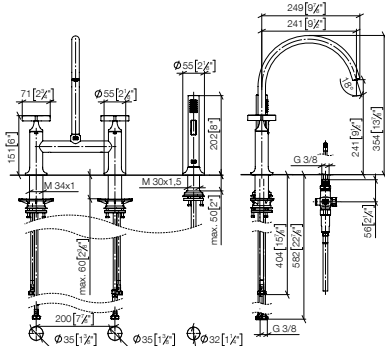

19 825 809 + 27 731 809
NEW

VAIA Two-hole bridge mixer with rinsing spray set

- 241mm projection
- pivotable spout 360°
- air-enriched flow and spray flow
- fabric braided hose 1500 mm
- automatic spout/shower diverter
- sprayface with anti-scaling system
- max. flow 7 l/min at 3 bar flow pressure
- lead-free
- This product can help a building meet the requirements of Green Building Rating Systems, e.g. LEED®, BREEAM®, DGNB

Intrinsic protection against back flow.

	1x 19 825 809 FF max. flow 7 l/min		1x 27 731 809 FF		Total price:
	FF	£	FF	£	£
Chrome	-00	1,241.30	-00	549.30	1,790.60
Brushed Chrome	-93	1,613.70	-93	714.00	2,327.70
Platinum	-08	1,986.10	-08	878.80	2,864.90
Brushed Platinum	-06	1,986.10	-06	878.80	2,864.90
Champagne (22kt Gold)	-47	2,482.80	-47	1,098.50	3,581.30
Brushed Champagne (22kt Gold)	-46	2,482.80	-46	1,098.50	3,581.30
Durabross (23kt Gold)	-09	2,482.80	-09	1,098.50	3,581.30
Brushed Durabross (23kt Gold)	-28	2,482.80	-28	1,098.50	3,581.30
Dark Chrome	-19	1,862.00	-19	823.90	2,685.90
Brushed Dark Platinum	-99	1,862.00	-99	823.90	2,685.90
Matte Black	-33	1,675.90	-33	741.40	2,417.30

Recommended miscellaneous
Dispenser with rosette

82 434 809 FF

	FF	£
Chrome	-00	258.00
Brushed Chrome	-93	335.30
Platinum	-08	412.70
Brushed Platinum	-06	412.70
Champagne (22kt Gold)	-47	515.90
Brushed Champagne (22kt Gold)	-46	515.90
Durabross (23kt Gold)	-09	515.90
Brushed Durabross (23kt Gold)	-28	515.90
Dark Chrome	-19	386.90
Brushed Dark Platinum	-99	386.90
Matte Black	-33	348.20

Elio-Eno

LOT

MEM

META SQUARE

SYNC

TARA

TARA ULTRA

VAIA

Pull-Out / Pull-Down

Profi Fitting

BAR TAP

Pot Filler / Pivot

Rinsing Spray

Accessory