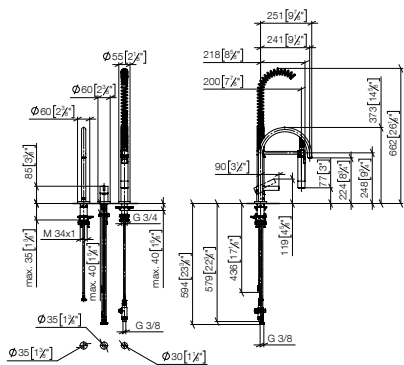

32 815 875 + 27 799 970

TARA ULTRA Two-hole mixer with individual rosettes with profi spray set

- 241mm projection
- pivotable spout 360°
- Optional swivel limiter available with swivel limiter set 12 820 970 90
- air-enriched flow and spray flow
- automatic spout/shower diverter
- sprayface with anti-scaling system
- max. flow 8 l/min at 3 bar flow pressure
- lead-free
- This product can help a building meet the requirements of Green Building Rating Systems, e.g. LEED®, BREEAM®, DGNB

Set	1x 32 815 875 FF		1x 27 799 970 FF		Total price: £
	FF	£	FF	£	
Chrome	-00	851.10	-00	1,182.80	2,033.90
Brushed Chrome	-93	1,106.40	-93	1,537.50	2,643.90
Platinum	-08	1,361.70	-08	1,892.40	3,254.10
Brushed Platinum	-06	1,361.70	-06	1,892.40	3,254.10
Dark Chrome	-19	1,276.50	-19	1,774.20	3,050.70
Brushed Dark Platinum	-99	1,276.50	-99	1,774.20	3,050.70

Intrinsic protection against back flow.

Operating unit can be positioned freely.

Recommended miscellaneous
Strainer waste with control handle

	10 710 970 FF	FF	£
Chrome	-00		171.60
Brushed Chrome	-93		223.10
Platinum	-08		274.50
Brushed Platinum	-06		274.50
Dark Chrome	-19		257.30
Brushed Dark Platinum	-99		257.40

Recommended miscellaneous
Dispenser with rosette

	82 444 970 FF	FF	£
Chrome	-00		249.80
Brushed Chrome	-93		324.80
Platinum	-08		399.60
Brushed Platinum	-06		399.60
Dark Chrome	-19		374.60
Brushed Dark Platinum	-99		374.60

30 805 875

TARA ULTRA POT FILLER Cold-water valve

- 500mm projection
- pivoting spout
- laminar flow
- max. flow 5.7 l/min at 3 bar flow pressure
- min. recess depth 125 mm
- max. recess depth 80 mm
- lead-free
- This product can help a building meet the requirements of Green Building Rating Systems, e.g. LEED®, BREEAM®, DGNB

Standard article	30 805 875 FF		£
	FF	£	
Chrome	-00		1,083.80
Brushed Chrome	-93		1,408.90
Platinum	-08		1,734.00
Brushed Platinum	-06		1,734.00
Champagne (22kt Gold)	-47		2,167.50
Brushed Champagne (22kt Gold)	-46		2,167.50
Durabrass (23kt Gold)	-09		2,167.50
Brushed Durabrass (23kt Gold)	-28		2,167.50
Dark Chrome	-19		1,625.70
Brushed Dark Platinum	-99		1,620.30