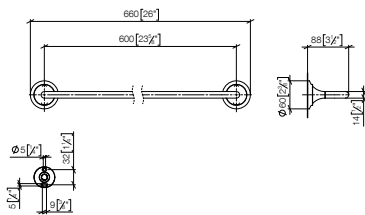

Fits VAIA

Custom-made options

- Finish variants
- Gauge modification

Standard article	83 060 809 FF	FF	£
Chrome		-00	346.50
Platinum		-08	554.40
Brushed Platinum		-06	554.40
Champagne (22kt Gold)		-47	693.00
Brushed Champagne (22kt Gold)		-46	693.00
Brushed Durabronze (23kt Gold)		-28	693.00
Dark Chrome		-19	519.60
Brushed Dark Platinum		-99	588.20

83 060 976

NEW

Towel bar

- gauge 558 mm
- width 600mm
- Height: 35 mm
- 89mm projection