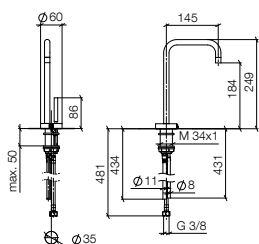

Required miscellaneous
Hot water tank incl. filter

12 893 970 FF FF £

	90	1,064.50

ELIO-ENO

LOT

MEM

META SQUARE

SYNC

TARA

TARA ULTRA

VAIA

Pull-Out / Pull-Down

Profi Fitting

BAR TAP

Pot Filler / Pivot

Rinsing Spray

Accessory