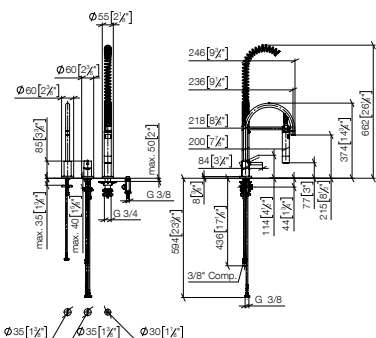

32 816 888 + 27 799 970
NEW

TARA Two-hole mixer with individual rosettes with profi spray set

- 236mm projection
- pivotable spout 360°
- Optional swivel limiter available with swivel limiter set 12 820 970 90
- air-enriched flow and spray flow
- automatic spout/shower diverter
- sprayface with anti-scaling system
- max. flow 8.3 l/min at 3 bar flow pressure
- lead-free
- This product can help a building meet the requirements of Green Building Rating Systems, e.g. LEED®, BREEAM®, DGNB

Set	1x 32 816 888 FF		1x 27 799 970 FF		Total price:
	FF	£	FF	£	
Chrome	-00	952.90	-00	1,182.80	2,135.70
Brushed Chrome	-93	1,238.70	-93	1,537.50	2,776.20
Platinum	-08	1,524.60	-08	1,892.40	3,417.00
Brushed Platinum	-06	1,524.60	-06	1,892.40	3,417.00
Dark Chrome	-19	1,429.30	-19	1,774.20	3,203.50
Brushed Dark Platinum	-99	1,429.30	-99	1,774.20	3,203.50

Intrinsic protection against back flow.

Operating unit can be positioned freely.

Recommended miscellaneous
Strainer waste with control handle

	10 710 970 FF		£
	FF	£	
Chrome	-00	171.60	
Brushed Chrome	-93	223.10	
Platinum	-08	274.50	
Brushed Platinum	-06	274.50	
Dark Chrome	-19	257.30	
Brushed Dark Platinum	-99	257.40	

Recommended miscellaneous
Dispenser with rosette

	82 444 970 FF		£
	FF	£	
Chrome	-00	249.80	
Brushed Chrome	-93	324.80	
Platinum	-08	399.60	
Brushed Platinum	-06	399.60	
Dark Chrome	-19	374.60	
Brushed Dark Platinum	-99	374.60	

22 815 892

TARA Single-hole mixer

- 235mm projection
- pivotable spout 360°
- air-enriched flow
- max. flow 7 l/min at 3 bar flow pressure
- lead-free
- This product can help a building meet the requirements of Green Building Rating Systems, e.g. LEED®, BREEAM®, DGNB

Standard article	22 815 892 FF		£
	FF	£	
Chrome	-00	541.40	
Brushed Chrome	-93	703.80	
Platinum	-08	866.40	
Brushed Platinum	-06	866.40	
Champagne (22kt Gold)	-47	1,082.90	
Brushed Champagne (22kt Gold)	-46	1,082.90	
Durabrass (23kt Gold)	-09	1,082.80	
Brushed Durabrass (23kt Gold)	-28	1,082.80	
Dark Chrome	-19	812.10	
Brushed Dark Platinum	-99	812.30	
Matte Black	-33	731.10	

Custom-made options

- Finish variants
- Red/blue marking

Recommended miscellaneous
Strainer waste with control handle

	10 710 970 FF		£
	FF	£	
Chrome	-00	171.60	
Brushed Chrome	-93	223.10	
Platinum	-08	274.50	
Brushed Platinum	-06	274.50	
Champagne (22kt Gold)	-47	343.10	
Brushed Champagne (22kt Gold)	-46	343.10	
Durabrass (23kt Gold)	-09	343.10	
Brushed Durabrass (23kt Gold)	-28	343.10	
Dark Chrome	-19	257.30	
Brushed Dark Platinum	-99	257.40	
Matte Black	-33	231.50	

Recommended miscellaneous
Dispenser with rosette

	82 444 970 FF		£
	FF	£	
Chrome	-00	249.80	
Brushed Chrome	-93	324.80	
Platinum	-08	399.60	
Brushed Platinum	-06	399.60	
Champagne (22kt Gold)	-47	499.60	
Brushed Champagne (22kt Gold)	-46	499.60	
Durabrass (23kt Gold)	-09	499.60	
Brushed Durabrass (23kt Gold)	-28	499.60	
Dark Chrome	-19	374.60	
Brushed Dark Platinum	-99	374.60	
Matte Black	-33	337.20