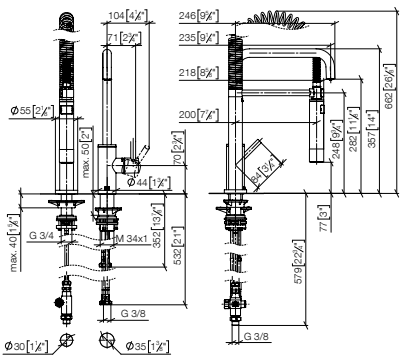

33 826 861 + 27 799 970

META SQUARE

Single-lever mixer with profi spray set

- 235mm projection
- pivotable spout 360°
- Optional swivel limiter available with swivel limiter set 12 820 970 90
- air-enriched flow and spray flow
- automatic spout/shower diverter
- sprayface with anti-scaling system
- max. flow 8 l/min at 3 bar flow pressure
- lead-free
- This product can help a building meet the requirements of Green Building Rating Systems, e.g. LEED®, BREEAM®, DGNB

Intrinsic protection against back flow.

Set	FF	£	FF	£	Total price: £
Chrome	-00	719.30	-00	1,182.80	1,902.10
Brushed Chrome	-93	935.00	-93	1,537.50	2,472.50
Platinum	-08	1,150.90	-08	1,892.40	3,043.30
Brushed Platinum	-06	1,150.90	-06	1,892.40	3,043.30
Dark Chrome	-19	1,078.90	-19	1,774.20	2,853.10
Brushed Dark Platinum	-99	1,078.90	-99	1,774.20	2,853.10

Recommended miscellaneous Strainer waste with control handle

	10 712 970	FF	FF	£
Chrome		-00		171.60
Brushed Chrome		-93		223.10
Platinum		-08		274.50
Brushed Platinum		-06		274.50
Dark Chrome		-19		257.30
Brushed Dark Platinum		-99		257.40

Recommended miscellaneous Dispenser without rosette

	82 424 970	FF	FF	£
Chrome		-00		229.50
Brushed Chrome		-93		298.40
Platinum		-08		367.10
Brushed Platinum		-06		367.10
Dark Chrome		-19		344.10
Brushed Dark Platinum		-99		413.00

32 815 861

META SQUARE

Two-hole mixer with individual rosettes

- 235mm projection
- pivotable spout 360°
- Optional swivel limiter available with swivel limiter set 12 820 970 90
- air-enriched flow
- max. flow 8 l/min at 3 bar flow pressure
- This product can help a building meet the requirements of Green Building Rating Systems, e.g. LEED®, BREEAM®, DGNB
- lead-free

Operating unit can be positioned freely.

Custom-made options

- Finish variants
- Red/blue marking

Standard article	32 815 861	FF	FF	£
Chrome		-00		871.10
Brushed Chrome		-93		1,132.40
Platinum		-08		1,393.70
Brushed Platinum		-06		1,393.70
Champagne (22kt Gold)		-47		1,742.20
Brushed Champagne (22kt Gold)		-46		1,742.20
Durabronz (23kt Gold)		-09		1,742.20
Brushed Durabronz (23kt Gold)		-28		1,742.20
Dark Chrome		-19		1,306.60
Brushed Dark Platinum		-99		1,306.60
Matte Black		-33		1,176.00