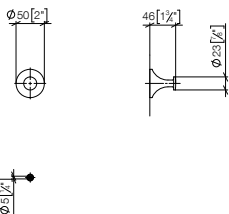

Pull-Out / Pull-Down

Profi Fitting

BAR TAP

Pot Filler / Pivot

Rinsing Spray

Accessory