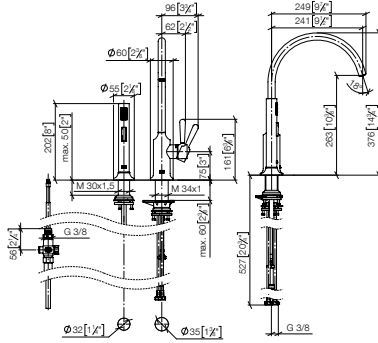

33 826 809 + 27 731 809
NEW

VAIA Single-lever mixer with rinsing spray set

- 241mm projection
- pivotable spout 360°
- air-enriched flow and spray flow
- fabric braided hose 1500 mm
- automatic spout/shower diverter
- sprayface with anti-scaling system
- max. flow 7 l/min at 3 bar flow pressure
- lead-free
- This product can help a building meet the requirements of Green Building Rating Systems, e.g. LEED®, BREEAM®, DGNB

Intrinsic protection against back flow.

Set	1x 33 826 809 FF		1x 27 731 809 FF		Total price:	
	FF	£	FF	£		£
Chrome	-00	821.50	-00	549.30	1,370.80	
Brushed Chrome	-93	1,067.90	-93	714.00	1,781.90	
Platinum	-08	1,314.40	-08	878.80	2,193.20	
Brushed Platinum	-06	1,314.40	-06	878.80	2,193.20	
Champagne (22kt Gold)	-47	1,643.00	-47	1,098.50	2,741.50	
Brushed Champagne (22kt Gold)	-46	1,643.00	-46	1,098.50	2,741.50	
Durabrand (23kt Gold)	-09	1,643.00	-09	1,098.50	2,741.50	
Brushed Durabrand (23kt Gold)	-28	1,643.00	-28	1,098.50	2,741.50	
Dark Chrome	-19	1,232.30	-19	823.90	2,056.20	
Brushed Dark Platinum	-99	1,232.30	-99	823.90	2,056.20	
Matte Black	-33	1,109.00	-33	741.40	1,850.40	

Recommended miscellaneous
Dispenser with rosette

	82 434 809 FF	
	FF	£
Chrome	-00	258.00
Brushed Chrome	-93	335.30
Platinum	-08	412.70
Brushed Platinum	-06	412.70
Champagne (22kt Gold)	-47	515.90
Brushed Champagne (22kt Gold)	-46	515.90
Durabrand (23kt Gold)	-09	515.90
Brushed Durabrand (23kt Gold)	-28	515.90
Dark Chrome	-19	386.90
Brushed Dark Platinum	-99	386.90
Matte Black	-33	348.20

- ELIO-ENO
- LOT
- MEM
- META SQUARE
- SYNC
- TARA
- TARA ULTRA
- VAIA
- Pull-Out / Pull-Down
- Profi Fitting
- BAR TAP
- Pot Filler / Pivot
- Rinsing Spray
- Accessory