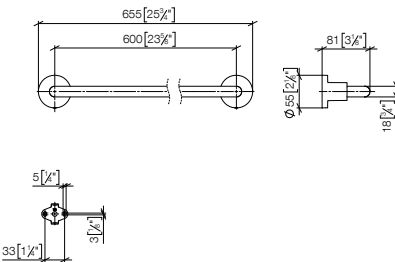

83 070 809

VAIA Towel bar

- gauge 450 mm
- width 510mm
- 88mm projection

Fits VAIA

Custom-made options

- Finish variants
- Gauge modification

Standard article	83 070 809 FF	FF	£
Chrome	-00		329.20
Platinum	-08		526.60
Brushed Platinum	-06		526.60
Champagne (22kt Gold)	-47		658.30
Brushed Champagne (22kt Gold)	-46		658.30
Brushed Durabronze (23kt Gold)	-28		658.30
Dark Chrome	-19		493.80
Brushed Dark Platinum	-99		592.40