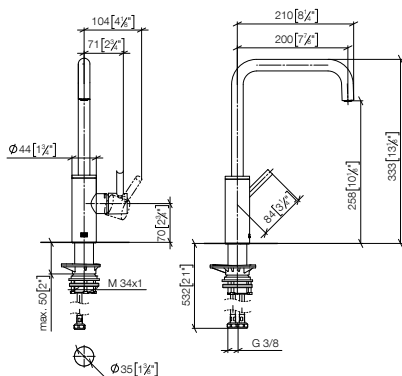

Recommended miscellaneous Strainer waste with control handle

	10 712 970 FF	FF	£
Chrome	-00		171.60
Brushed Chrome	-93		223.10
Platinum	-08		274.50
Brushed Platinum	-06		274.50
Champagne (22kt Gold)	-47		343.10
Brushed Champagne (22kt Gold)	-46		343.10
Durabross (23kt Gold)	-09		343.10
Brushed Durabross (23kt Gold)	-28		343.10
Dark Chrome	-19		257.30
Brushed Dark Platinum	-99		257.40
Matte Black	-33		231.50

Recommended miscellaneous Dispenser without rosette

	82 424 970 FF	FF	£
Chrome	-00		229.50
Brushed Chrome	-93		298.40
Platinum	-08		367.10
Brushed Platinum	-06		367.10
Champagne (22kt Gold)	-47		459.00
Brushed Champagne (22kt Gold)	-46		459.00
Durabross (23kt Gold)	-09		459.00
Brushed Durabross (23kt Gold)	-28		459.00
Dark Chrome	-19		344.10
Brushed Dark Platinum	-99		413.00
Matte Black	-33		309.80