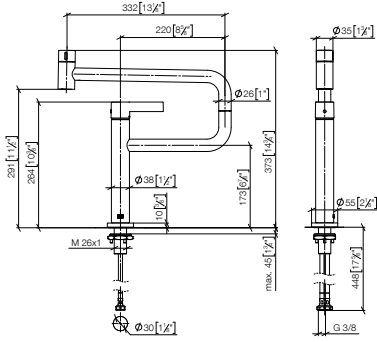

33 845 875

TARA ULTRA PIVOT Single-lever mixer

- 552mm projection
- pivotable spout 360°
- air-enriched flow
- max. flow 8 l/min at 3 bar flow pressure
- lead-free
- This product can help a building meet the requirements of Green Building Rating Systems, e.g. LEED®, BREEAM®, DGNB

Custom-made options

- Finish variants

Standard article	33 845 875 FF	FF	£
Chrome	-00		1,225.50
Brushed Chrome	-93		1,593.20
Platinum	-08		1,960.80
Brushed Platinum	-06		1,960.80
Champagne (22kt Gold)	-47		2,451.10
Brushed Champagne (22kt Gold)	-46		2,451.10
Durabrass (23kt Gold)	-09		2,451.10
Brushed Durabrass (23kt Gold)	-28		2,451.10
Dark Chrome	-19		1,838.20
Brushed Dark Platinum	-99		1,838.30

Recommended miscellaneous
Strainer waste with control handle

10 710 970 FF FF £

Chrome	-00	171.60
Brushed Chrome	-93	223.10
Platinum	-08	274.50
Brushed Platinum	-06	274.50
Champagne (22kt Gold)	-47	343.10
Brushed Champagne (22kt Gold)	-46	343.10
Durabrass (23kt Gold)	-09	343.10
Brushed Durabrass (23kt Gold)	-28	343.10
Dark Chrome	-19	257.30
Brushed Dark Platinum	-99	257.40

Recommended miscellaneous
Dispenser with rosette

82 444 970 FF FF £

Chrome	-00	249.80
Brushed Chrome	-93	324.80
Platinum	-08	399.60
Brushed Platinum	-06	399.60
Champagne (22kt Gold)	-47	499.60
Brushed Champagne (22kt Gold)	-46	499.60
Durabrass (23kt Gold)	-09	499.60
Brushed Durabrass (23kt Gold)	-28	499.60
Dark Chrome	-19	374.60
Brushed Dark Platinum	-99	374.60

ELIO-ENO

LOT

MEM

META SQUARE

SYNC

TARA

TARA ULTRA

VAIA

Pull-Out / Pull-Down

Profi Fitting

BAR TAP

Pot Filler / Pivot

Rinsing Spray

Accessory