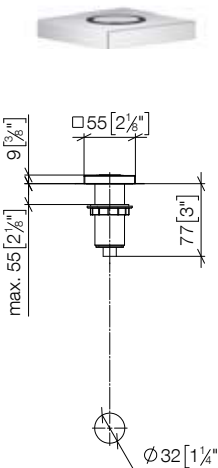

AIR SWITCH Control button

- for controlling a waste disposal unit

Compatible with waste disposal units with integrated air switch made by Insinkerator®, e.g. Evolution.

The products are not available in all markets, please contact your Dornbracht sales force.

For more information go to www.insinkerator.com

Fits ELIO, ENO, MEM, META SQUARE, SYNC, TARA and TARA ULTRA

Custom-made options

- Finish variants

Standard article	10 713 970 FF	FF	£
Chrome	-00		119.70
Brushed Chrome	-93		155.70
Platinum	-08		191.80
Brushed Platinum	-06		191.80
Champagne (22kt Gold)	-47		239.50
Brushed Champagne (22kt Gold)	-46		239.50
Durabross (23kt Gold)	-09		239.50
Brushed Durabross (23kt Gold)	-28		239.50
Dark Chrome	-19		179.60
Brushed Dark Platinum	-99		179.90
Matte Black	-33		161.90

10 714 970

AIR SWITCH Control button

- for controlling a waste disposal unit

Compatible with waste disposal units with integrated air switch made by Insinkerator®, e.g. Evolution.

The products are not available in all markets, please contact your Dornbracht sales force.

For more information go to www.insinkerator.com

Fits LOT

Custom-made options

- Finish variants

Standard article	10 714 970 FF	FF	£
Chrome	-00		119.70
Brushed Chrome	-93		155.70
Platinum	-08		191.80
Brushed Platinum	-06		191.80
Champagne (22kt Gold)	-47		239.50
Brushed Champagne (22kt Gold)	-46		239.50
Durabross (23kt Gold)	-09		239.50
Brushed Durabross (23kt Gold)	-28		239.50
Dark Chrome	-19		179.60
Brushed Dark Platinum	-99		169.40

10 713 809