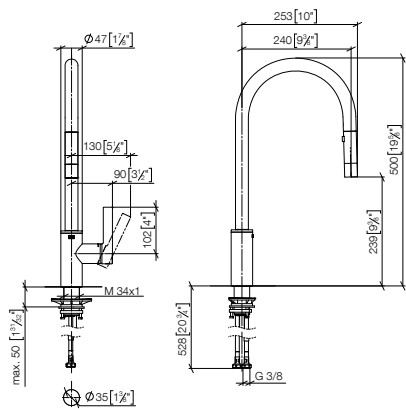

Pull-Out / Pull-Down

Sieger Design

33 870 875

TARA ULTRA Single-lever mixer Pull-down with spray function

- 240mm projection
- pivotable spout 360°
- Optional swivel limiter available with swivel limiter set 12 823 970 90
- laminar and spray flow
- 1800 mm metal shower hose
- sprayface with anti-scaling system
- max. flow 10.4 l/min at 3 bar flow pressure
- lead-free
- This product can help a building meet the requirements of Green Building Rating Systems, e.g. LEED®, BREEAM®, DGNB

Intrinsic protection against back flow.

Custom-made options

- Finish variants
- Red/blue marking

Standard article	33 870 875 FF	FF	£
Chrome	-00		727.20
Brushed Chrome	-93		945.30
Platinum	-08		1,163.30
Brushed Platinum	-06		1,163.30
Champagne (22kt Gold)	-47		1,454.30
Brushed Champagne (22kt Gold)	-46		1,454.30
Durabronz (23kt Gold)	-09		1,454.30
Brushed Durabronz (23kt Gold)	-28		1,454.30
Dark Chrome	-19		1,090.70
Brushed Dark Platinum	-99		1,090.60
Matte Black	-33		981.50

Recommended miscellaneous Strainer waste with control handle

10 712 970 FF FF £

Chrome	-00	171.60
Brushed Chrome	-93	223.10
Platinum	-08	274.50
Brushed Platinum	-06	274.50
Champagne (22kt Gold)	-47	343.10
Brushed Champagne (22kt Gold)	-46	343.10
Durabronz (23kt Gold)	-09	343.10
Brushed Durabronz (23kt Gold)	-28	343.10
Dark Chrome	-19	257.30
Brushed Dark Platinum	-99	257.40
Matte Black	-33	231.50

Recommended miscellaneous Dispenser without rosette

82 424 970 FF FF £

Chrome	-00	229.50
Brushed Chrome	-93	298.40
Platinum	-08	367.10
Brushed Platinum	-06	367.10
Champagne (22kt Gold)	-47	459.00
Brushed Champagne (22kt Gold)	-46	459.00
Durabronz (23kt Gold)	-09	459.00
Brushed Durabronz (23kt Gold)	-28	459.00
Dark Chrome	-19	344.10
Brushed Dark Platinum	-99	413.00
Matte Black	-33	309.80

LOT

MEM

META SQUARE

SYNC

TARA

TARA ULTRA

VAIA

Pull-Out / Pull-Down

Profi Fitting

BAR TAP

Pot Filler / Pivot

Rinsing Spray

Accessory