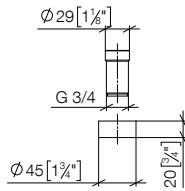

Accessory

12 720 970

Extension set
• for clamping depths > 45 mm to max.
85 mm

**For combination with Rinsing
Spray set 27731970, 27721970, 27723970,**

Standard article	12 720 970 FF	FF	£
		90	49.10

12 780 970

Extension set
• for clamping depths > 45 mm to max.
85 mm

**For combination with Profi spray set
27799970, 27789970, 27785970, 27784970
only.**

Standard article	12 780 970 FF	FF	£
		90	49.10

12 802 970

Extension set
• for clamping depths > 45 mm to max.
85 mm

**For combination with two-hole mixer
32815680, 32800680, 32843680, 32805680,
32800790.**

Standard article	12 802 970 FF	FF	£
		90	57.80

- ELIO-ENO
- LOT
- MEM
- META SQUARE
- SYNC
- TARA
- TARA ULTRA
- VAIA
- Pull-Out / Pull-Down
- Profi Fitting
- BAR TAP
- Pot Filler / Pivot
- Rinsing Spray