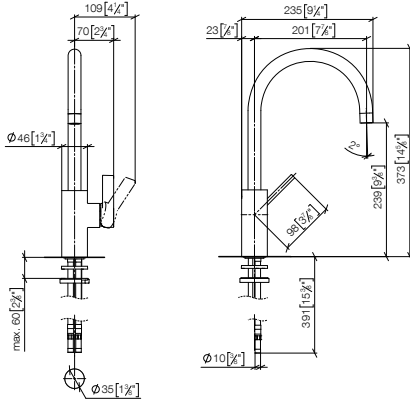

33 800 875

TARA ULTRA Single-lever mixer

- 201mm projection
- pivotable spout 360°
- air-enriched flow
- max. flow 8 l/min at 3 bar flow pressure
- lead-free
- This product can help a building meet the requirements of Green Building Rating Systems, e.g. LEED®, BREEAM®, DGNB

Custom-made options

- Finish variants
- Red/blue marking
- without logo