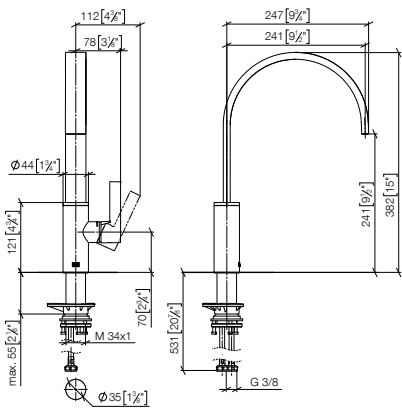

33 815 682

MEM Single-lever mixer

- 241mm projection
- pivotable spout 360°
- Optional swivel limiter available with swivel limiter set 12 820 970 90
- air-enriched flow
- max. flow 6.3 l/min at 3 bar flow pressure
- lead-free
- This product can help a building meet the requirements of Green Building Rating Systems, e.g. LEED®, BREEAM®, DGNB

Custom-made options

- Finish variants
- Red/blue marking
- without logo

Standard article	33 815 682 FF	FF	£
Chrome	-00		931.50
Brushed Chrome	-93		1,210.80
Platinum	-08		1,490.20
Brushed Platinum	-06		1,490.20
Champagne (22kt Gold)	-47		1,862.80
Brushed Champagne (22kt Gold)	-46		1,862.80
Durabross (23kt Gold)	-09		1,862.80
Brushed Durabross (23kt Gold)	-28		1,862.80
Dark Chrome	-19		1,397.10
Brushed Dark Platinum	-99		1,397.10
Matte Black	-33		1,257.50

Recommended miscellaneous Strainer waste with control handle

	10 712 970 FF	FF	£
Chrome	-00		171.60
Brushed Chrome	-93		223.10
Platinum	-08		274.50
Brushed Platinum	-06		274.50
Champagne (22kt Gold)	-47		343.10
Brushed Champagne (22kt Gold)	-46		343.10
Durabross (23kt Gold)	-09		343.10
Brushed Durabross (23kt Gold)	-28		343.10
Dark Chrome	-19		257.30
Brushed Dark Platinum	-99		257.40
Matte Black	-33		231.50

Recommended miscellaneous Dispenser without rosette

	82 424 970 FF	FF	£
Chrome	-00		229.50
Brushed Chrome	-93		298.40
Platinum	-08		367.10
Brushed Platinum	-06		367.10
Champagne (22kt Gold)	-47		459.00
Brushed Champagne (22kt Gold)	-46		459.00
Durabross (23kt Gold)	-09		459.00
Brushed Durabross (23kt Gold)	-28		459.00
Dark Chrome	-19		344.10
Brushed Dark Platinum	-99		413.00
Matte Black	-33		309.80

E.LIO-ENO

LOT

MEM

META SQUARE

SYNC

TARA

TARA ULTRA

VAIA

Pull-Out / Pull-Down

Profi Fitting

BAR TAP

Pot Filler / Pivot

Rinsing Spray

Accessory

32 815 682

MEM Two-hole mixer with individual rosettes

- 241mm projection
- pivotable spout 360°
- Optional swivel limiter available with swivel limiter set 12 820 970 90
- air-enriched flow
- max. flow 6.3 l/min at 3 bar flow pressure
- lead-free
- This product can help a building meet the requirements of Green Building Rating Systems, e.g. LEED®, BREEAM®, DGNB

Operating unit can be positioned freely.

Custom-made options

- Finish variants
- Red/blue marking

Standard article	32 815 682 FF	FF	£
Chrome	-00		1,199.40
Brushed Chrome	-93		1,559.30
Platinum	-08		1,919.00
Brushed Platinum	-06		1,919.00
Champagne (22kt Gold)	-47		2,398.80
Brushed Champagne (22kt Gold)	-46		2,398.80
Durabross (23kt Gold)	-09		2,398.80
Brushed Durabross (23kt Gold)	-28		2,398.80
Dark Chrome	-19		1,799.10
Brushed Dark Platinum	-99		1,799.10
Matte Black	-33		1,619.30