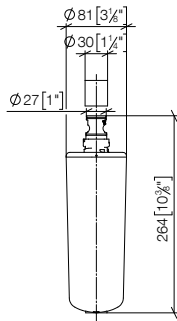

12 896 970

Replacement filter cartridge

- activated carbon filter (5.0 micron level)
- chemical and mechanical filtering
- reduces water hardness (ion exchanger)
- filters dirt, rust, chlorine and lead particles
- filter capacity approx. 450 litres
- for 12 892 970 90

The filter cartridge must be changed every six months. The installation instructions contain further information for guidance.

The products are not available in all markets, please contact your Dornbracht sales force.

Standard article	12 896 970 FF	FF	£
		90	114.30