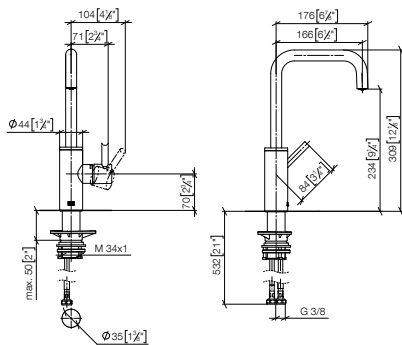

META SQUARE

Sieger Design

33 805 861

META SQUARE BAR TAP Single-lever mixer

- 166mm projection
- pivotable spout 360°
- Optional swivel limiter available with swivel limiter set 12 820 970 90
- air-enriched flow
- max. flow 8 l/min at 3 bar flow pressure
- lead-free
- This product can help a building meet the requirements of Green Building Rating Systems, e.g. LEED®, BREEAM®, DGNB

Custom-made options

- Finish variants
- Red/blue marking
- without logo

Standard article	33 805 861 FF	FF	£
Chrome	-00		638.00
Brushed Chrome	-93		829.50
Platinum	-08		1,020.80
Brushed Platinum	-06		1,020.80
Champagne (22kt Gold)	-47		1,276.00
Brushed Champagne (22kt Gold)	-46		1,276.00
Durabross (23kt Gold)	-09		1,276.00
Brushed Durabross (23kt Gold)	-28		1,276.00
Dark Chrome	-19		957.10
Brushed Dark Platinum	-99		957.10
Matte Black	-33		861.30

Recommended miscellaneous Strainer waste with control handle

	10 712 970 FF	FF	£
Chrome	-00		171.60
Brushed Chrome	-93		223.10
Platinum	-08		274.50
Brushed Platinum	-06		274.50
Champagne (22kt Gold)	-47		343.10
Brushed Champagne (22kt Gold)	-46		343.10
Durabross (23kt Gold)	-09		343.10
Brushed Durabross (23kt Gold)	-28		343.10
Dark Chrome	-19		257.30
Brushed Dark Platinum	-99		257.40
Matte Black	-33		231.50

Recommended miscellaneous Dispenser without rosette

	82 424 970 FF	FF	£
Chrome	-00		229.50
Brushed Chrome	-93		298.40
Platinum	-08		367.10
Brushed Platinum	-06		367.10
Champagne (22kt Gold)	-47		459.00
Brushed Champagne (22kt Gold)	-46		459.00
Durabross (23kt Gold)	-09		459.00
Brushed Durabross (23kt Gold)	-28		459.00
Dark Chrome	-19		344.10
Brushed Dark Platinum	-99		413.00
Matte Black	-33		309.80

E.LIO-ENO

LOT

MEM

META SQUARE

SYNC

TARA

TARA ULTRA

VAIA

Pull-Out / Pull-Down

Profi Fitting

BAR TAP

Pot Filler / Pivot

Rinsing Spray

Accessory

33 800 861

META SQUARE Single-lever mixer

- 200mm projection
- pivotable spout 360°
- Optional swivel limiter available with swivel limiter set 12 820 970 90
- air-enriched flow
- max. flow 8 l/min at 3 bar flow pressure
- lead-free
- This product can help a building meet the requirements of Green Building Rating Systems, e.g. LEED®, BREEAM®, DGNB

Custom-made options

- Finish variants
- Red/blue marking
- without logo

Standard article	33 800 861 FF	FF	£
Chrome	-00		671.50
Brushed Chrome	-93		872.90
Platinum	-08		1,074.40
Brushed Platinum	-06		1,074.40
Champagne (22kt Gold)	-47		1,343.00
Brushed Champagne (22kt Gold)	-46		1,343.00
Durabross (23kt Gold)	-09		1,343.00
Brushed Durabross (23kt Gold)	-28		1,343.00
Dark Chrome	-19		1,007.30
Brushed Dark Platinum	-99		1,007.30
Matte Black	-33		906.50