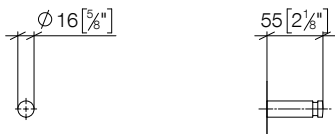

TARA

TARA ULTRA

VAIA

83 251 809

VAIA Hooks

- 46mm projection

Fits VAIA

Custom-made options

- Finish variants

Standard article	83 251 809 FF	FF	£
Chrome		-00	102.70
Platinum		-08	164.20
Brushed Platinum		-06	164.20
Champagne (22kt Gold)		-47	205.40
Brushed Champagne (22kt Gold)		-46	205.40
Brushed Durabronz (23kt Gold)		-28	205.40
Dark Chrome		-19	153.90
Brushed Dark Platinum		-99	184.80