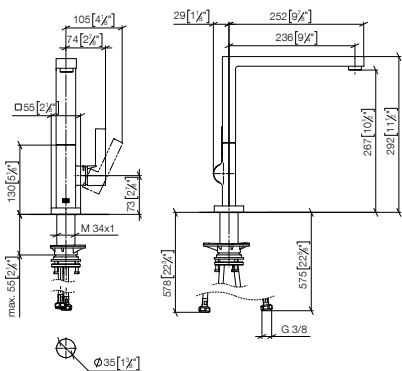

33 800 680

1. **LOT Single-lever mixer**
2. 236mm projection
   - pivotable spout 360°
   - air-enriched flow
   - max. flow 8 l/min at 3 bar flow pressure
   - lead-free
   - This product can help a building meet the requirements of Green Building Rating Systems, e.g. LEED®, BREEAM®, DGNB

Custom-made options

- Finish variants
- Red/blue marking
- Swivel limitation

Standard article	33 800 680 FF	FF	£
Chrome	-00		1,261.00
Platinum	-08		2,017.70
Brushed Platinum	-06		2,017.70
Champagne (22kt Gold)	-47		2,522.20
Brushed Champagne (22kt Gold)	-46		2,522.20
Brushed Durabronze (23kt Gold)	-28		2,522.20
Dark Chrome	-19		1,891.60
Brushed Dark Platinum	-99		1,891.60

	10 711 970 FF	FF	£
Chrome	-00		171.60
Platinum	-08		274.50
Brushed Platinum	-06		274.50
Champagne (22kt Gold)	-47		343.10
Brushed Champagne (22kt Gold)	-46		343.10
Brushed Durabronze (23kt Gold)	-28		343.10
Dark Chrome	-19		257.30
Brushed Dark Platinum	-99		242.80

	82 439 970 FF	FF	£
Chrome	-00		285.80
Platinum	-08		457.30
Brushed Platinum	-06		457.30
Champagne (22kt Gold)	-47		571.60
Brushed Champagne (22kt Gold)	-46		571.60
Brushed Durabronze (23kt Gold)	-28		571.60
Dark Chrome	-19		428.60
Brushed Dark Platinum	-99		514.40

33 826 680 + 27 723 970

NEW

1. **LOT Single-lever mixer with rinsing spray set**
2. 236mm projection
   - pivotable spout 360°
   - air-enriched flow and spray flow
   - automatic spout/shower diverter
   - fabric braided hose 1500 mm
   - sprayface with anti-scaling system
   - max. flow 8 l/min at 3 bar flow pressure
   - lead-free
   - This product can help a building meet the requirements of Green Building Rating Systems, e.g. LEED®, BREEAM®, DGNB

Intrinsic protection against back flow.

Set	1x 33 826 680 FF		1x 27 723 970 FF		Total price:
	FF	£	FF	£	
Chrome	-00	1,255.90	-00	495.60	1,751.50
Platinum	-08	2,009.50	-08	793.10	2,802.60
Brushed Platinum	-06	2,009.50	-06	793.10	2,802.60
Champagne (22kt Gold)	-47	2,511.90	-47	991.10	3,503.00
Brushed Champagne (22kt Gold)	-46	2,511.90	-46	991.10	3,503.00
Brushed Durabronze (23kt Gold)	-28	2,511.90	-28	991.20	3,503.10
Dark Chrome	-19	1,883.90	-19	743.40	2,627.30
Brushed Dark Platinum	-99	1,883.90	-99	708.20	2,592.10