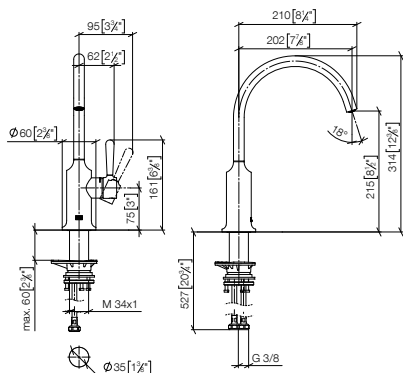

Custom-made options

- Finish variants
- Red/blue marking
- without logo

Standard article	33 800 809 FF	FF	£
Chrome	-00		773.70
Brushed Chrome	-93		1,005.70
Platinum	-08		1,237.80
Brushed Platinum	-06		1,237.80
Champagne (22kt Gold)	-47		1,547.20
Brushed Champagne (22kt Gold)	-46		1,547.20
Durabross (23kt Gold)	-09		1,547.20
Brushed Durabross (23kt Gold)	-28		1,547.20
Dark Chrome	-19		1,160.50
Brushed Dark Platinum	-99		1,160.50
Matte Black	-33		1,044.40