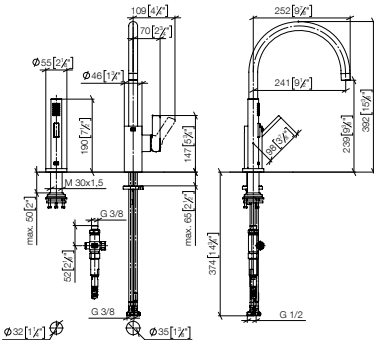

Set	1x 33 836 875 FF max. flow 8 l/min		1x 27 731 970 FF		Total price: £
	FF	£	FF	£	
Chrome	-00	666.10	-00	457.20	1,123.30
Brushed Chrome	-93	866.00	-93	594.40	1,460.40
Platinum	-08	1,065.80	-08	731.40	1,797.20
Brushed Platinum	-06	1,065.80	-06	731.40	1,797.20
Champagne (22kt Gold)	-47	1,332.30	-47	914.30	2,246.60
Brushed Champagne (22kt Gold)	-46	1,332.30	-46	914.30	2,246.60
Durabronz (23kt Gold)	-09	1,332.30	-09	914.30	2,246.60
Brushed Durabronz (23kt Gold)	-28	1,332.30	-28	914.30	2,246.60
Dark Chrome	-19	999.20	-19	685.70	1,684.90
Brushed Dark Platinum	-99	999.20	-99	685.70	1,684.90
Matte Black	-33	899.30	-33	617.20	1,516.50