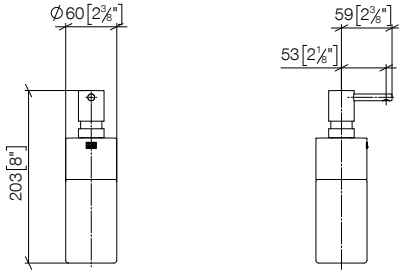

- bottle made of crystal glass, matt
- width 60mm
- 250 ml bottle
- 59mm projection

Fits ELIO, ENO, MEM, META SQUARE, SYNC, TARA and TARA ULTRA

Custom-made options

- Finish variants

Standard article	84 435 970 FF	FF	£
Chrome	-00		353.30
Brushed Chrome	-93		459.30
Platinum	-08		565.50
Brushed Platinum	-06		565.50
Champagne (22kt Gold)	-47		706.70
Brushed Champagne (22kt Gold)	-46		706.70
Brushed Durabronze (23kt Gold)	-28		706.70
Dark Chrome	-19		530.00
Brushed Dark Platinum	-99		605.90
Matte Black	-33		477.00