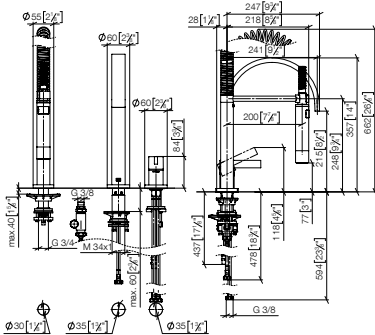

32 815 682 + 27 731 970

MEM Two-hole mixer with individual rosettes with rinsing spray set

- 241mm projection
- pivotable spout 360°
- Optional swivel limiter available with swivel limiter set 12 820 970 90
- air-enriched flow and spray flow
- automatic spout/shower diverter
- fabric braided hose 1500 mm
- sprayface with anti-scaling system
- max. flow 6.3 l/min at 3 bar flow pressure
- lead-free
- This product can help a building meet the requirements of Green Building Rating Systems, e.g. LEED®, BREEAM®, DGNB

Intrinsic protection against back flow.
Operating unit can be positioned freely.

Set	1x 32 815 682 FF		1x 27 731 970 FF		Total price:
	FF	£	FF	£	£
Chrome	-00	1,199.40	-00	457.20	1,656.60
Brushed Chrome	-93	1,559.30	-93	594.40	2,153.70
Platinum	-08	1,919.00	-08	731.40	2,650.40
Brushed Platinum	-06	1,919.00	-06	731.40	2,650.40
Champagne (22kt Gold)	-47	2,398.80	-47	914.30	3,313.10
Brushed Champagne (22kt Gold)	-46	2,398.80	-46	914.30	3,313.10
Durabrass (23kt Gold)	-09	2,398.80	-09	914.30	3,313.10
Brushed Durabrass (23kt Gold)	-28	2,398.80	-28	914.30	3,313.10
Dark Chrome	-19	1,799.10	-19	685.70	2,484.80
Brushed Dark Platinum	-99	1,799.10	-99	685.70	2,484.80
Matte Black	-33	1,619.30	-33	617.20	2,236.50

Recommended miscellaneous
Strainer waste with control handle

	10 710 970 FF		FF	£	
	Chrome	-00	171.60		
Brushed Chrome	-93	223.10			
Platinum	-08	274.50			
Brushed Platinum	-06	274.50			
Champagne (22kt Gold)	-47	343.10			
Brushed Champagne (22kt Gold)	-46	343.10			
Durabrass (23kt Gold)	-09	343.10			
Brushed Durabrass (23kt Gold)	-28	343.10			
Dark Chrome	-19	257.30			
Brushed Dark Platinum	-99	257.40			
Matte Black	-33	231.50			

Recommended miscellaneous
Dispenser with rosette