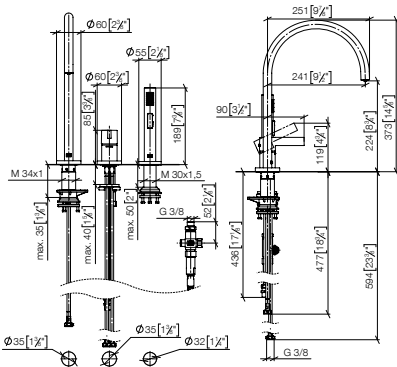

Intrinsic protection against back flow.

	1x 32 815 875 FF	1x 27 731 970 FF	Total price:		
Set	FF	£	FF	£	£
Chrome	-00	851.10	-00	457.20	1,308.30
Brushed Chrome	-93	1,106.40	-93	594.40	1,700.80
Platinum	-08	1,361.70	-08	731.40	2,093.10
Brushed Platinum	-06	1,361.70	-06	731.40	2,093.10
Champagne (22kt Gold)	-47	1,702.10	-47	914.30	2,616.40
Brushed Champagne (22kt Gold)	-46	1,702.10	-46	914.30	2,616.40
Durabrass (23kt Gold)	-09	1,702.10	-09	914.30	2,616.40
Brushed Durabrass (23kt Gold)	-28	1,702.10	-28	914.30	2,616.40
Dark Chrome	-19	1,276.50	-19	685.70	1,962.20
Brushed Dark Platinum	-99	1,276.50	-99	685.70	1,962.20
Matte Black	-33	1,148.90	-33	617.20	1,766.10