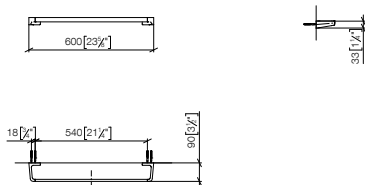

83 060 976

NEW

Towel bar

- gauge 558 mm
- width 600mm
- Height: 35 mm
- 89mm projection

Fits ELIO, ENO, LOT, MEM and TARA ULTRA

Standard article	83 060 976 FF	FF	£
Chrome		-00	223.30
Brushed Chrome		-93	290.30
Brushed Platinum		-06	357.30
Dark Chrome		-19	334.90
Brushed Dark Platinum		-99	401.90
Matte Black		-33	301.40