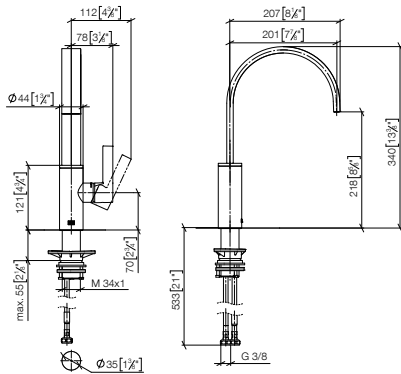

Recommended miscellaneous
Strainer waste with control handle

	10 712 970 FF	FF	£
Chrome	-00		171.60
Brushed Chrome	-93		223.10
Platinum	-08		274.50
Brushed Platinum	-06		274.50
Champagne (22kt Gold)	-47		343.10
Brushed Champagne (22kt Gold)	-46		343.10
Durabross (23kt Gold)	-09		343.10
Brushed Durabross (23kt Gold)	-28		343.10
Dark Chrome	-19		257.30
Brushed Dark Platinum	-99		257.40
Matte Black	-33		231.50

Recommended miscellaneous
Dispenser without rosette

	82 424 970 FF	FF	£
Chrome	-00		229.50
Brushed Chrome	-93		298.40
Platinum	-08		367.10
Brushed Platinum	-06		367.10
Champagne (22kt Gold)	-47		459.00
Brushed Champagne (22kt Gold)	-46		459.00
Durabross (23kt Gold)	-09		459.00
Brushed Durabross (23kt Gold)	-28		459.00
Dark Chrome	-19		344.10
Brushed Dark Platinum	-99		413.00
Matte Black	-33		309.80

Elio-Eno

Lot

Mem

Meta Square

Sync

Tara

Tara Ultra

Vaia

Pull-Out / Pull-Down

Profi Fitting

Bar Tap

Pot Filler / Pivot

Rinsing Spray

Accessory