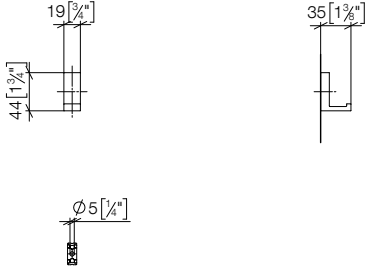

LOT

MEM

META SQUARE

SYNC

83 251 220

Hooks

- 55mm projection

Fits ELIO, ENO, MEM, META SQUARE, SYNC and TARA ULTRA