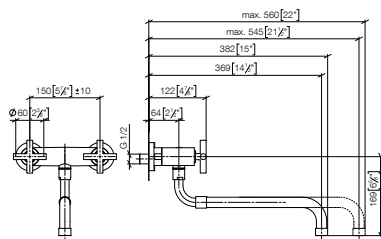

TARA ULTRA

Sieger Design

Kitchen fittings
from page 43

ELIO-ENO

LOT

MEM

META
SQUARE

SYNC