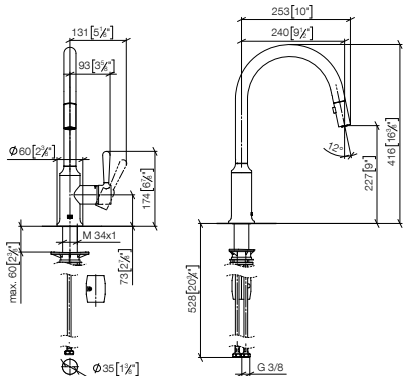

33 870 809
NEW

VAIA Single-lever mixer Pull-down with spray function

- 240mm projection
- pivotable spout 360°
- Optional swivel limiter available with swivel limiter set 12 823 970 90
- air-enriched flow and spray flow
- 1800 mm metal shower hose
- sprayface with anti-scaling system
- max. flow 8 l/min at 3 bar flow pressure
- lead-free
- This product can help a building meet the requirements of Green Building Rating Systems, e.g. LEED®, BREEAM®, DGNB

Intrinsic protection against back flow.

Custom-made options

- Finish variants
- Red/blue marking
- without logo

Standard article	33 870 809 FF	FF	£
Chrome	-00		899.00
Brushed Chrome	-93		1,168.70
Platinum	-08		1,438.40
Brushed Platinum	-06		1,438.40
Champagne (22kt Gold)	-47		1,798.00
Brushed Champagne (22kt Gold)	-46		1,798.00
Durabrass (23kt Gold)	-09		1,798.00
Brushed Durabrass (23kt Gold)	-28		1,798.00
Dark Chrome	-19		1,348.40
Brushed Dark Platinum	-99		1,348.40
Matte Black	-33		1,213.60

12 823 970 FF	FF	£
	90	67.10

82 434 809 FF	FF	£
Chrome	-00	258.00
Brushed Chrome	-93	335.30
Platinum	-08	412.70
Brushed Platinum	-06	412.70
Champagne (22kt Gold)	-47	515.90
Brushed Champagne (22kt Gold)	-46	515.90
Durabrass (23kt Gold)	-09	515.90
Brushed Durabrass (23kt Gold)	-28	515.90
Dark Chrome	-19	386.90
Brushed Dark Platinum	-99	386.90
Matte Black	-33	348.20

33 805 809
NEW

VAIA BAR TAP Single-lever mixer

- 167mm projection
- pivotable spout 360°
- air-enriched flow
- max. flow 7 l/min at 3 bar flow pressure
- lead-free
- This product can help a building meet the requirements of Green Building Rating Systems, e.g. LEED®, BREEAM®, DGNB