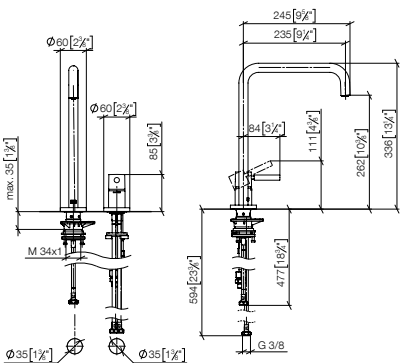

Recommended miscellaneous Strainer waste with control handle

	10 710 970	FF	FF	£
Chrome		-00		171.60
Brushed Chrome		-93		223.10
Platinum		-08		274.50
Brushed Platinum		-06		274.50
Champagne (22kt Gold)		-47		343.10
Brushed Champagne (22kt Gold)		-46		343.10
Durabronz (23kt Gold)		-09		343.10
Brushed Durabronz (23kt Gold)		-28		343.10
Dark Chrome		-19		257.30
Brushed Dark Platinum		-99		257.40
Matte Black		-33		231.50

Recommended miscellaneous Dispenser with rosette

	82 444 970	FF	FF	£
Chrome		-00		249.80
Brushed Chrome		-93		324.80
Platinum		-08		399.60
Brushed Platinum		-06		399.60
Champagne (22kt Gold)		-47		499.60
Brushed Champagne (22kt Gold)		-46		499.60
Durabronz (23kt Gold)		-09		499.60
Brushed Durabronz (23kt Gold)		-28		499.60
Dark Chrome		-19		374.60
Brushed Dark Platinum		-99		374.60
Matte Black		-33		337.20