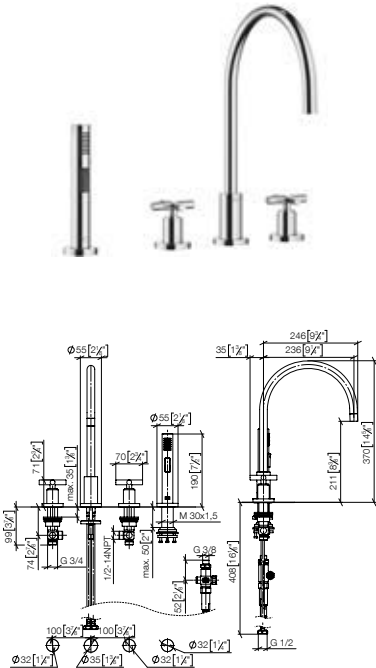

Set	1x 20 816 892 FF max. flow 7 l/min		1x 27 731 970 FF		Total price:
	FF	£	FF	£	£
Chrome	-00	1,015.80	-00	457.20	1,473.00
Brushed Chrome	-93	1,320.60	-93	594.40	1,915.00
Platinum	-08	1,625.30	-08	731.40	2,356.70
Brushed Platinum	-06	1,625.30	-06	731.40	2,356.70
Champagne (22kt Gold)	-47	2,031.70	-47	914.30	2,946.00
Brushed Champagne (22kt Gold)	-46	2,031.70	-46	914.30	2,946.00
Durabrass (23kt Gold)	-09	2,031.70	-09	914.30	2,946.00
Brushed Durabrass (23kt Gold)	-28	2,031.70	-28	914.30	2,946.00
Dark Chrome	-19	1,523.80	-19	685.70	2,209.50
Brushed Dark Platinum	-99	1,523.80	-99	685.70	2,209.50
Matte Black	-33	1,371.40	-33	617.20	1,988.60