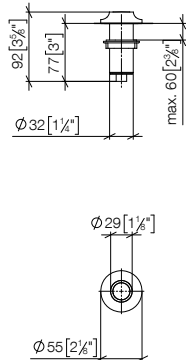

Standard article	82 434 809 FF	FF	£
Chrome	-00		258.00
Brushed Chrome	-93		335.30
Platinum	-08		412.70
Brushed Platinum	-06		412.70
Champagne (22kt Gold)	-47		515.90
Brushed Champagne (22kt Gold)	-46		515.90
Durabrass (23kt Gold)	-09		515.90
Brushed Durabrass (23kt Gold)	-28		515.90
Dark Chrome	-19		386.90
Brushed Dark Platinum	-99		386.90
Matte Black	-33		348.20

10 713 809

VAIA AIR SWITCH Control button

- for controlling a waste disposal unit

Compatible with waste disposal units with integrated air switch made by Insinkerator®, e.g. Evolution.

The products are not available in all markets, please contact your Dornbracht sales force.

For more information go to www.insinkerator.com

Fits VAIA

Custom-made options

- Finish variants