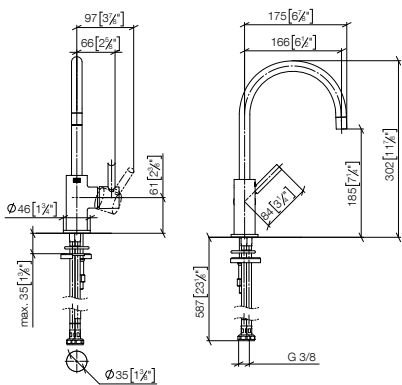

Custom-made options

- Finish variants
- without logo

Standard article	33 805 888 FF	FF	£
Chrome		-00	694.30
Brushed Chrome		-93	902.60
Platinum		-08	1,110.90
Brushed Platinum		-06	1,110.90
Champagne (22kt Gold)		-47	1,388.60
Brushed Champagne (22kt Gold)		-46	1,388.60
Durabronz (23kt Gold)		-09	1,388.60
Brushed Durabronz (23kt Gold)		-28	1,388.60
Dark Chrome		-19	1,041.40
Brushed Dark Platinum		-99	1,041.40
Matte Black		-33	937.30