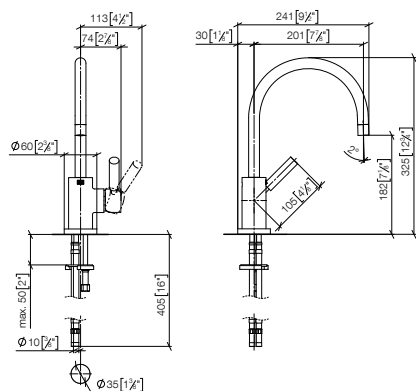

33 800 888

TARA Single-lever mixer

- 201mm projection
- pivotable spout 360°
- air-enriched flow
- max. flow 7 l/min at 3 bar flow pressure
- lead-free
- WRAS 1705020
- This product can help a building meet the requirements of Green Building Rating Systems, e.g. LEED®, BREEAM®, DGNB

Custom-made options

- Finish variants
- Red/blue marking

Standard article	33 800 888 FF	FF	£
Chrome	-00		728.10
Brushed Chrome	-93		946.50
Platinum	-08		1,164.90
Brushed Platinum	-06		1,164.90
Champagne (22kt Gold)	-47		1,456.30
Brushed Champagne (22kt Gold)	-46		1,456.30
Durabross (23kt Gold)	-09		1,456.20
Brushed Durabross (23kt Gold)	-28		1,456.20
Dark Chrome	-19		1,092.10
Brushed Dark Platinum	-99		1,092.20
Matte Black	-33		983.00

Recommended miscellaneous
Strainer waste with control handle

	10 710 970 FF	FF	£
Chrome	-00		171.60
Brushed Chrome	-93		223.10
Platinum	-08		274.50
Brushed Platinum	-06		274.50
Champagne (22kt Gold)	-47		343.10
Brushed Champagne (22kt Gold)	-46		343.10
Durabross (23kt Gold)	-09		343.10
Brushed Durabross (23kt Gold)	-28		343.10
Dark Chrome	-19		257.30
Brushed Dark Platinum	-99		257.40
Matte Black	-33		231.50

Recommended miscellaneous
Dispenser with rosette

	82 444 970 FF	FF	£
Chrome	-00		249.80
Brushed Chrome	-93		324.80
Platinum	-08		399.60
Brushed Platinum	-06		399.60
Champagne (22kt Gold)	-47		499.60
Brushed Champagne (22kt Gold)	-46		499.60
Durabross (23kt Gold)	-09		499.60
Brushed Durabross (23kt Gold)	-28		499.60
Dark Chrome	-19		374.60
Brushed Dark Platinum	-99		374.60
Matte Black	-33		337.20

33 815 888

TARA Single-lever mixer

- 236mm projection
- pivotable spout 360°
- air-enriched flow
- max. flow 7 l/min at 3 bar flow pressure
- lead-free
- WRAS 1705020
- This product can help a building meet the requirements of Green Building Rating Systems, e.g. LEED®, BREEAM®, DGNB

Custom-made options

- Finish variants
- Red/blue marking

Standard article	33 815 888 FF	FF	£
Chrome	-00		770.90
Brushed Chrome	-93		1,002.20
Platinum	-08		1,233.50
Brushed Platinum	-06		1,233.50
Champagne (22kt Gold)	-47		1,541.80
Brushed Champagne (22kt Gold)	-46		1,541.80
Durabross (23kt Gold)	-09		1,541.80
Brushed Durabross (23kt Gold)	-28		1,541.80
Dark Chrome	-19		1,156.40
Brushed Dark Platinum	-99		1,156.50
Matte Black	-33		1,040.80