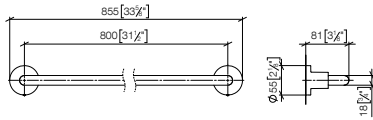

Accessory

83 080 892

TARA

1. **Towel bar**
2. gauge 800 mm
   - width 855mm
   - 81mm projection

Fits TARA

1. **Custom-made options**
2. Finish variants