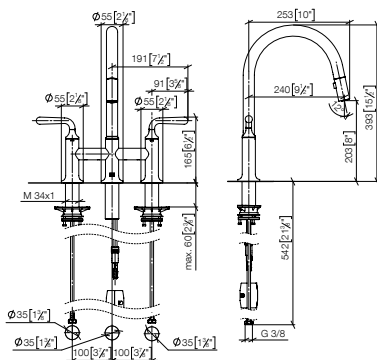

12 823 970 FF	FF	£
	90	67.10

82 434 809 FF	FF	£
	-00	258.00
	-93	335.30
	-08	412.70
	-06	412.70
	-47	515.90
	-46	515.90
	-09	515.90
	-28	515.90
	-19	386.90
	-99	386.90
	-33	348.20

19 875 809
NEW

VAIA Three-hole bridge mixer Pull-down with spray function

- 240mm projection
- pivotable spout 360°
- Optional swivel limiter available with swivel limiter set 12 823 970 90
- air-enriched flow and spray flow
- 1800 mm metal shower hose
- sprayface with anti-scaling system
- max. flow 8 l/min at 3 bar flow pressure
- lead-free
- This product can help a building meet the requirements of Green Building Rating Systems, e.g. LEED®, BREEAM®, DGNB

Intrinsic protection against back flow.

Custom-made options

- Finish variants
- Red/blue marking
- without logo

Standard article	19 875 809 FF	FF	£
Chrome		-00	1,536.10
Brushed Chrome		-93	1,997.00
Platinum		-08	2,457.80
Brushed Platinum		-06	2,457.80
Champagne (22kt Gold)		-47	3,072.30
Brushed Champagne (22kt Gold)		-46	3,072.30
Durabrass (23kt Gold)		-09	3,072.30
Brushed Durabrass (23kt Gold)		-28	3,072.30
Dark Chrome		-19	2,304.20
Brushed Dark Platinum		-99	2,304.20
Matte Black		-33	2,073.80