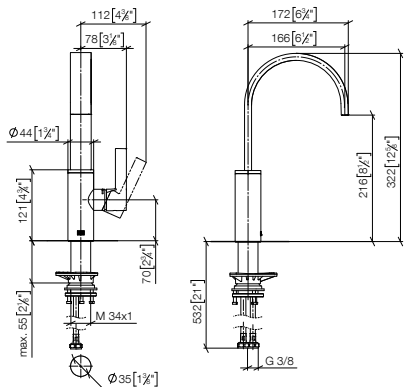

Custom-made options

- Finish variants
- Red/blue marking
- without logo

Standard article	33 805 682 FF	FF	£
Chrome	-00		854.40
Brushed Chrome	-93		1,110.70
Platinum	-08		1,366.90
Brushed Platinum	-06		1,366.90
Champagne (22kt Gold)	-47		1,708.70
Brushed Champagne (22kt Gold)	-46		1,708.70
Durabronz (23kt Gold)	-09		1,708.70
Brushed Durabronz (23kt Gold)	-28		1,708.70
Dark Chrome	-19		1,281.50
Brushed Dark Platinum	-99		1,281.50
Matte Black	-33		1,153.30