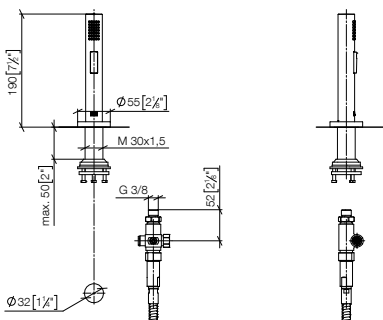

Rinsing Spray

Sieger Design

27 731 970

Rinsing spray set

- with round rosette
- spray flow
- automatic spout/shower diverter
- fabric braided hose 1500 mm
- sprayface with anti-scaling system
- lead-free

Can only be combined with 32815682, 33826861, 32815861, 33836888, 32816888, 20816892, 33836875, 32815875.

Intrinsic protection against back flow.

Custom-made options

- Finish variants
- without logo

Standard article	27 731 970 FF	FF	£
Chrome	-00		457.20
Brushed Chrome	-93		594.40
Platinum	-08		731.40
Brushed Platinum	-06		731.40
Champagne (22kt Gold)	-47		914.30
Brushed Champagne (22kt Gold)	-46		914.30
Durabron (23kt Gold)	-09		914.30
Brushed Durabron (23kt Gold)	-28		914.30
Dark Chrome	-19		685.70
Brushed Dark Platinum	-99		685.70
Matte Black	-33		617.20

27 723 970

NEW

Rinsing spray set

- with angular rosette
- spray flow
- automatic spout/shower diverter
- fabric braided hose 1500 mm
- sprayface with anti-scaling system
- lead-free

Can only be combined with 33826680, 32815680.

Intrinsic protection against back flow.

Custom-made options

- Finish variants
- without logo

Standard article	27 723 970 FF	FF	£
Chrome	-00		495.60
Platinum	-08		793.10
Brushed Platinum	-06		793.10
Champagne (22kt Gold)	-47		991.10
Brushed Champagne (22kt Gold)	-46		991.10
Brushed Durabron (23kt Gold)	-28		991.20
Dark Chrome	-19		743.40
Brushed Dark Platinum	-99		708.20