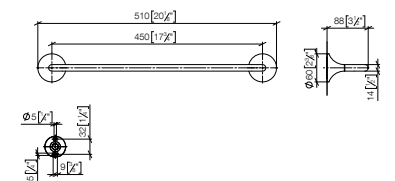

83 060 979

Towel bar

- gauge 600 mm
- width 640mm
- 65mm projection

Fits ELIO, ENO, MEM, META SQUARE, SYNC and TARA ULTRA

Custom-made options

- Finish variants
- Gauge modification

Standard article	83 060 979 FF	FF	£
Chrome	-00		255.60
Brushed Chrome	-93		332.30
Brushed Platinum	-06		408.90
Champagne (22kt Gold)	-47		511.20
Brushed Champagne (22kt Gold)	-46		511.20
Dark Chrome	-19		383.40
Brushed Dark Platinum	-99		460.00
Matte Black	-33		328.70

83 060 892

TARA Towel bar

- gauge 600 mm
- width 655mm
- 81mm projection

Fits TARA

Custom-made options

- Finish variants
- Gauge modification

Standard article	83 060 892 FF	FF	£
Chrome	-00		346.50
Brushed Chrome	-93		450.40
Platinum	-08		554.40
Brushed Platinum	-06		554.40
Champagne (22kt Gold)	-47		693.00
Brushed Champagne (22kt Gold)	-46		693.00
Brushed Durabronze (23kt Gold)	-28		693.00
Dark Chrome	-19		519.60
Brushed Dark Platinum	-99		593.80
Matte Black	-33		467.80

83 070 809

VAIA Towel bar

- gauge 450 mm
- width 510mm
- 88mm projection

Fits VAIA

Custom-made options

- Finish variants
- Gauge modification

Standard article	83 070 809 FF	FF	£
Chrome	-00		329.20
Platinum	-08		526.60
Brushed Platinum	-06		526.60
Champagne (22kt Gold)	-47		658.30
Brushed Champagne (22kt Gold)	-46		658.30
Brushed Durabronze (23kt Gold)	-28		658.30
Dark Chrome	-19		493.80
Brushed Dark Platinum	-99		592.40