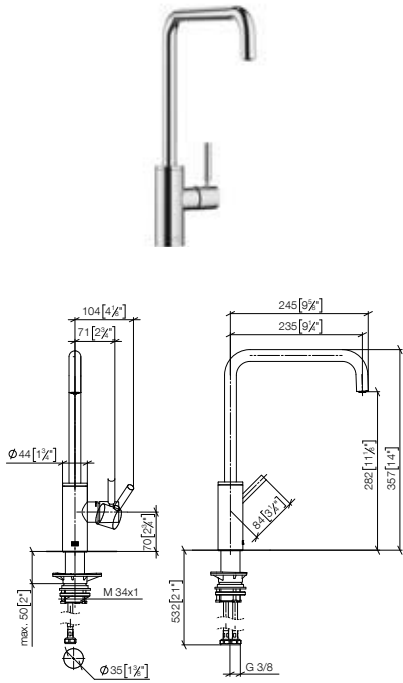

Custom-made options

- Finish variants
- Red/blue marking
- without logo

Standard article	33 815 861 FF	FF	£
Chrome	-00		693.60
Brushed Chrome	-93		901.70
Platinum	-08		1,109.80
Brushed Platinum	-06		1,109.80
Champagne (22kt Gold)	-47		1,387.20
Brushed Champagne (22kt Gold)	-46		1,387.20
Durabrass (23kt Gold)	-09		1,387.20
Brushed Durabrass (23kt Gold)	-28		1,387.20
Dark Chrome	-19		1,040.40
Brushed Dark Platinum	-99		1,040.40
Matte Black	-33		936.40