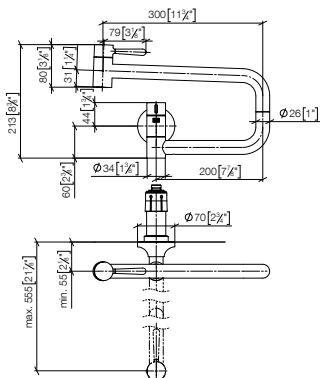

30 805 809

VAIA POT FILLER Cold-water valve

- 500mm projection
- pivoting spout
- laminar flow
- max. flow 5.7 l/min at 3 bar flow pressure
- min. recess depth 125 mm
- max. recess depth 80 mm
- lead-free
- This product can help a building meet the requirements of Green Building Rating Systems, e.g. LEED®, BREEAM®, DGNB

Custom-made options

- Finish variants
- without logo

Standard article	30 805 809 FF	FF	£
Chrome		-00	1,250.40
Brushed Chrome		-93	1,625.50
Platinum		-08	2,000.60
Brushed Platinum		-06	2,000.60
Champagne (22kt Gold)		-47	2,500.70
Brushed Champagne (22kt Gold)		-46	2,500.70
Durabross (23kt Gold)		-09	2,500.70
Brushed Durabross (23kt Gold)		-28	2,500.70
Dark Chrome		-19	1,875.60
Brushed Dark Platinum		-99	1,875.60

Recommended miscellaneous
Aerator laminar with slit Laminar flow
M24x1 - 11 l/min.

90 23 01 026 03 FF	FF	£
Chrome	-00	44.00
Platinum	-08	56.00
Brushed Platinum	-06	64.00
Brushed Durabross (23kt Gold)	-28	66.00
Brushed Dark Platinum	-99	66.00

Required miscellaneous
POT FILLER Concealed wall elbow

35 087 970 FF	FF	£
Concealed rough parts	90	226.20

E.LIO-ENO

LOT

MEM

META SQUARE

SYNC

TARA

TARA ULTRA

VAIA

Pull-Out / Pull-Down

Profi Fitting

BAR TAP

Pot Filler / Pivot

Rinsing Spray

Accessory