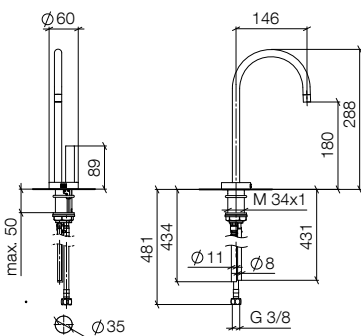

TARA ULTRA

Sieger Design

17 861 875

TARA ULTRA HOT & COLD WATER DISPENSER

- 146mm projection
- rigid, thermally insulated spout
- laminar flow
- provides filtered, hot water up to 93°C
- provides filtered, cold water
- max. flow 2 l/min at 3 bar flow pressure
- ready-to-use control unit for wall mounting (135mm x 160mm x 60mm)
- electronic magnetic valve
- 100-230 V, 50-60 Hz, 18 W power supply unit, incl. country-specific adapter set
- lead-free
- This product can help a building meet the requirements of Green Building Rating Systems, e.g. LEED®, BREEAM®, DGNB

A minimum flow pressure of 3 bar is necessary for the HOT & COLD WATER DISPENSER to work perfectly in conjunction with a hot water tank and filter.

In addition, the installation must be above a kitchen sink.

The filter cartridge must be changed every six months. The installation instructions contain further information for guidance.

Detailed planning information and technical data can be found at www.dornbracht.com/professional

Custom-made options

- Finish variants

Standard article	17 861 875 FF	FF	£
Chrome	-00		985.50
Brushed Chrome	-93		1,281.20
Platinum	-08		1,576.80
Brushed Platinum	-06		1,576.80
Champagne (22kt Gold)	-47		1,971.00
Brushed Champagne (22kt Gold)	-46		1,971.00
Durabrass (23kt Gold)	-09		1,971.00
Brushed Durabrass (23kt Gold)	-28		1,971.00
Dark Chrome	-19		1,478.30
Brushed Dark Platinum	-99		1,478.40
Matte Black	-33		1,330.50

Required miscellaneous
Hot water tank incl. filter

	12 893 970 FF	FF	£
		90	1,064.50

LOT

MEM

META SQUARE

SYNC

TARA

TARA ULTRA

VAIA

Pull-Out / Pull-Down

Profi Fitting

BAR TAP

Pot Filler / Pivot

Rinsing Spray

Accessory

33 805 875

TARA ULTRA BAR TAP Single-lever mixer

- 166mm projection
- pivotable spout 360°
- laminar flow
- max. flow 8 l/min at 3 bar flow pressure
- lead-free
- This product can help a building meet the requirements of Green Building Rating Systems, e.g. LEED®, BREEAM®, DGNB