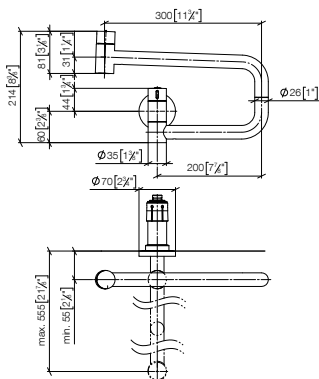

Recommended miscellaneous
Aerator laminar with slit Laminar flow M24x1 - 1 l/min.

	90 23 01 026 03 FF	FF	£
Chrome	-00		44.00
Platinum	-08		56.00
Brushed Platinum	-06		64.00
Brushed Durabrass (23kt Gold)	-28		66.00
Brushed Dark Platinum	-99		66.00

Required miscellaneous
POT FILLER Concealed wall elbow

	35 087 970 FF	FF	£
Concealed rough parts	-90		226.20

- ELIO-ENO
- LOT
- MEM
- META SQUARE
- SYNC
- TARA
- TARA ULTRA
- VAIA
- Pull-Out / Pull-Down
- Profi Fitting
- BAR TAP
- Pot Filler / Pivot
- Rinsing Spray
- Accessory