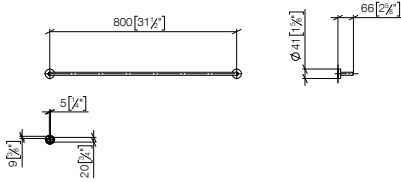

- gauge 800 mm
- width 840mm
- 65mm projection

Fits ELIO, ENO, MEM, META SQUARE, SYNC and TARA ULTRA

- Custom-made options**
- Finish variants

Standard article	83 080 979 FF	FF	£
Chrome	-00		266.10
Brushed Chrome	-93		346.00
Brushed Platinum	-06		426.10
Champagne (22kt Gold)	-47		532.10
Brushed Champagne (22kt Gold)	-46		532.10
Brushed Durabronz (23kt Gold)	-28		532.20
Dark Chrome	-19		399.10
Brushed Dark Platinum	-99		479.00
Matte Black	-33		342.30