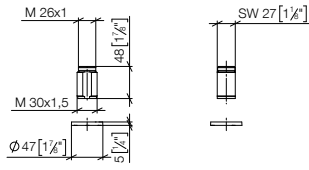

Accessory

12 720 970

Extension set
• for clamping depths > 45 mm to max.
85 mm

**For combination with Rinsing
Spray set 27731970, 27721970, 27723970,**

Standard article	12 720 970 FF	FF	£
		90	49.10

12 780 970

Extension set
• for clamping depths > 45 mm to max.
85 mm

**For combination with Profi spray set
27799970, 27789970, 27785970, 27784970
only.**

Standard article	12 780 970 FF	FF	£
		90	49.10