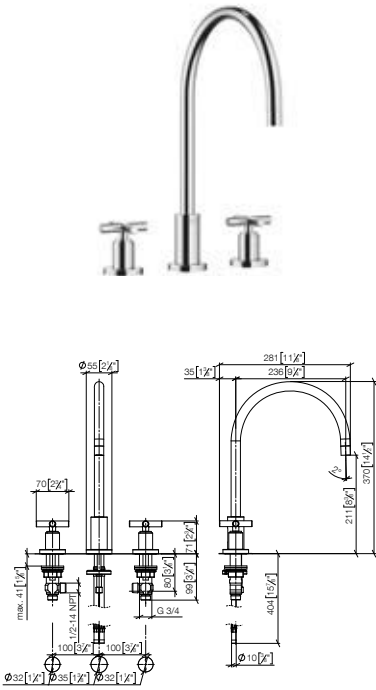

Standard article	20 816 892 FF	FF	£
Chrome		-00	1,015.80
Brushed Chrome		-93	1,320.60
Platinum		-08	1,625.30
Brushed Platinum		-06	1,625.30
Champagne (22kt Gold)		-47	2,031.70
Brushed Champagne (22kt Gold)		-46	2,031.70
Durabrass (23kt Gold)		-09	2,031.70
Brushed Durabrass (23kt Gold)		-28	2,031.70
Dark Chrome		-19	1,523.80
Brushed Dark Platinum		-99	1,523.80
Matte Black		-33	1,371.40