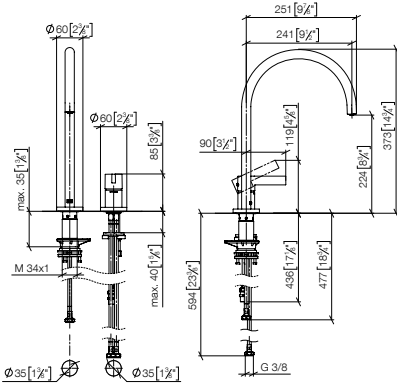

Operating unit can be positioned freely.

Custom-made options

- Finish variants
- Red/blue marking

Standard article	32 815 875 FF	FF	£
Chrome	-00		851.10
Brushed Chrome	-93		1,106.40
Platinum	-08		1,361.70
Brushed Platinum	-06		1,361.70
Champagne (22kt Gold)	-47		1,702.10
Brushed Champagne (22kt Gold)	-46		1,702.10
Durabrass (23kt Gold)	-09		1,702.10
Brushed Durabrass (23kt Gold)	-28		1,702.10
Dark Chrome	-19		1,276.50
Brushed Dark Platinum	-99		1,276.50
Matte Black	-33		1,148.90