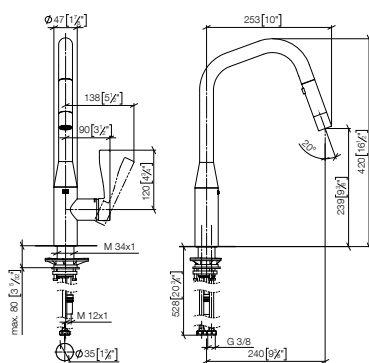

Recommended miscellaneous Strainer waste with control handle

	10 712 970 FF	FF	£
Chrome	-00		171.60
Brushed Chrome	-93		223.10
Platinum	-08		274.50
Brushed Platinum	-06		274.50
Champagne (22kt Gold)	-47		343.10
Brushed Champagne (22kt Gold)	-46		343.10
Durabross (23kt Gold)	-09		343.10
Brushed Durabross (23kt Gold)	-28		343.10
Dark Chrome	-19		257.30
Brushed Dark Platinum	-99		257.40
Matte Black	-33		231.50

Recommended miscellaneous Dispenser without rosette

	82 424 970 FF	FF	£
Chrome	-00		229.50
Brushed Chrome	-93		298.40
Platinum	-08		367.10
Brushed Platinum	-06		367.10
Champagne (22kt Gold)	-47		459.00
Brushed Champagne (22kt Gold)	-46		459.00
Durabross (23kt Gold)	-09		459.00
Brushed Durabross (23kt Gold)	-28		459.00
Dark Chrome	-19		344.10
Brushed Dark Platinum	-99		413.00
Matte Black	-33		309.80

E.LIO-ENO

LOT

MEM

META SQUARE

SYNC

TARA

TARA ULTRA

VAIA

Pull-Out / Pull-Down

Profi Fitting

BAR TAP

Pot Filler / Pivot

Rinsing Spray

Accessory