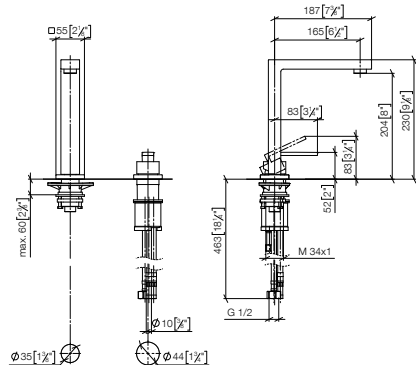

Elio-ENO

LOT

MEM

META SQUARE

SYNC

TARA

TARA ULTRA

VAIA

Pull-Out / Pull-Down

Profi Fitting

BAR TAP

Pot Filler / Pivot

Rinsing Spray

Accessory