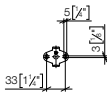

Accessory

83 045 892

TARA Towel bar

- gauge 450 mm
- width 505mm
- 81 mm projection

Fits TARA

Custom-made options

- Finish variants
- Gauge modification

Standard article	83 045 892 FF	FF	£
Chrome		-00	336.00
Brushed Chrome		-93	436.80
Platinum		-08	537.40
Brushed Platinum		-06	537.40
Champagne (22kt Gold)		-47	672.00
Brushed Champagne (22kt Gold)		-46	672.00
Brushed Durabronze (23kt Gold)		-28	672.00
Dark Chrome		-19	503.90
Brushed Dark Platinum		-99	575.70
Matte Black		-33	453.60

83 060 809

VAIA Towel bar

- gauge 600 mm
- width 660mm
- 88mm projection