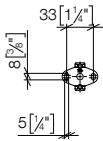

83 251 892

Hooks

- width 70mm
- 64mm projection

Fits TARA

1. **Custom-made options**
2. Finish variants

Standard article	83 251 892 FF	FF	£
Chrome	-00		82.40
Brushed Chrome	-93		107.20
Platinum	-08		131.90
Brushed Platinum	-06		131.90
Champagne (22kt Gold)	-47		164.90
Brushed Champagne (22kt Gold)	-46		164.90
Durabrass (23kt Gold)	-09		164.90
Brushed Durabrass (23kt Gold)	-28		164.90
Dark Chrome	-19		123.70
Brushed Dark Platinum	-99		148.40
Matte Black	-33		111.30

83 251 979

Hooks

- 50mm projection

Fits ELIO, ENO, MEM, META SQUARE, SYNC, TARA and TARA ULTRA

1. **Custom-made options**
2. Finish variants

Standard article	83 251 979 FF	FF	£
Chrome	-00		63.20
Brushed Chrome	-93		82.20
Brushed Platinum	-06		101.30
Champagne (22kt Gold)	-47		126.50
Brushed Champagne (22kt Gold)	-46		126.50
Brushed Durabrass (23kt Gold)	-28		126.50
Dark Chrome	-19		94.80
Brushed Dark Platinum	-99		113.90
Matte Black	-33		85.40