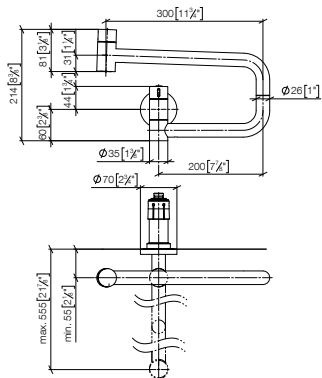

Custom-made options

- Finish variants
- without logo

Standard article	30 805 875 FF	FF	£
Chrome	-00		1,083.80
Brushed Chrome	-93		1,408.90
Platinum	-08		1,734.00
Brushed Platinum	-06		1,734.00
Champagne (22kt Gold)	-47		2,167.50
Brushed Champagne (22kt Gold)	-46		2,167.50
Durabron (23kt Gold)	-09		2,167.50
Brushed Durabron (23kt Gold)	-28		2,167.50
Dark Chrome	-19		1,625.70
Brushed Dark Platinum	-99		1,620.30