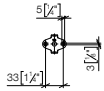

Accessory

83 080 892

TARA

1. **Towel bar**
2. gauge 800 mm
   - width 855mm
   - 81mm projection

Fits TARA

1. **Custom-made options**
2. Finish variants

Standard article	83 080 892 FF	FF	£
Chrome	-00		365.90
Brushed Chrome	-93		475.60
Platinum	-08		585.50
Brushed Platinum	-06		585.50
Champagne (22kt Gold)	-47		731.70
Brushed Champagne (22kt Gold)	-46		731.70
Brushed Durabronz (23kt Gold)	-28		731.70
Dark Chrome	-19		548.70
Brushed Dark Platinum	-99		627.30
Matte Black	-33		494.10

83 080 976

NEW

1. **Towel bar**
2. gauge 758 mm
   - width 800mm
   - Height: 35 mm
   - 89mm projection

Fits ELIO, ENO, LOT, MEM and TARA ULTRA