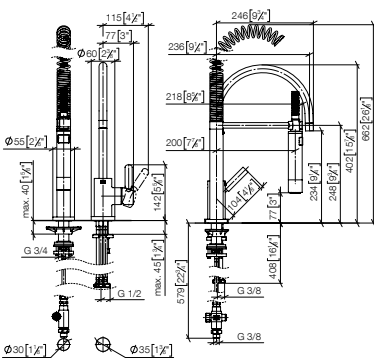

Recommended miscellaneous
Strainer waste with control handle

	10 710 970 FF	FF	£
Chrome	-00		171.60
Brushed Chrome	-93		223.10
Platinum	-08		274.50
Brushed Platinum	-06		274.50
Champagne (22kt Gold)	-47		343.10
Brushed Champagne (22kt Gold)	-46		343.10
Durabronz (23kt Gold)	-09		343.10
Brushed Durabronz (23kt Gold)	-28		343.10
Dark Chrome	-19		257.30
Brushed Dark Platinum	-99		257.40
Matte Black	-33		231.50

Recommended miscellaneous
Dispenser with rosette

	82 444 970 FF	FF	£
Chrome	-00		249.80
Brushed Chrome	-93		324.80
Platinum	-08		399.60
Brushed Platinum	-06		399.60
Champagne (22kt Gold)	-47		499.60
Brushed Champagne (22kt Gold)	-46		499.60
Durabronz (23kt Gold)	-09		499.60
Brushed Durabronz (23kt Gold)	-28		499.60
Dark Chrome	-19		374.60
Brushed Dark Platinum	-99		374.60
Matte Black	-33		337.20

33 836 875 + 27 799 970
NEW

TARA ULTRA Single-lever mixer with profi spray set

- 241mm projection
- pivotable spout 360°
- air-enriched flow and spray flow
- automatic spout/shower diverter
- sprayface with anti-scaling system
- max. flow 8 l/min at 3 bar flow pressure
- lead-free
- This product can help a building meet the requirements of Green Building Rating Systems, e.g. LEED®, BREEAM®, DGNB