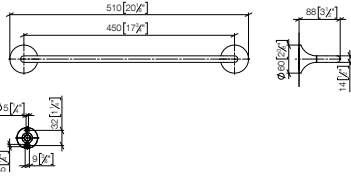

- gauge 450 mm
- width 510mm
- **88mm projection**

Fits VAIA

Custom-made options

- Finish variants
- Gauge modification

Standard article	83 070 809 FF	FF	£
Chrome	-00		329.20
Platinum	-08		526.60
Brushed Platinum	-06		526.60
Champagne (22kt Gold)	-47		658.30
Brushed Champagne (22kt Gold)	-46		658.30
Brushed Durabronz (23kt Gold)	-28		658.30
Dark Chrome	-19		493.80
Brushed Dark Platinum	-99		592.40