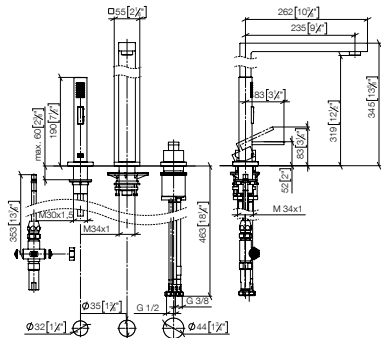

LOT Single-lever mixer with individual rosettes with rinsing spray set

- 235mm projection
- pivotable spout 360°
- air-enriched flow and spray flow
- automatic spout/shower diverter
- fabric braided hose 1500 mm
- sprayface with anti-scaling system
- max. flow 8 l/min at 3 bar flow pressure
- lead-free
- This product can help a building meet the requirements of Green Building Rating Systems, e.g. LEED®, BREEAM®, DGNB

	1x 32 815 680 FF	1x 27 723 970 FF	Total price:
	Set	FF	£
Chrome	-00	1,578.50	-00 495.60 2,074.10
Platinum	-08	2,525.50	-08 793.10 3,318.60
Brushed Platinum	-06	2,525.50	-06 793.10 3,318.60
Champagne (22kt Gold)	-47	3,156.90	-47 991.10 4,148.00
Brushed Champagne (22kt Gold)	-46	3,156.90	-46 991.10 4,148.00
Brushed Durabronz (23kt Gold)	-28	3,156.90	-28 991.20 4,148.10
Dark Chrome	-19	2,367.70	-19 743.40 3,111.10
Brushed Dark Platinum	-99	2,367.70	-99 708.20 3,075.90

Intrinsic protection against back flow.
Operating unit can be positioned freely.
Residual water may emerge from the spray after closing.