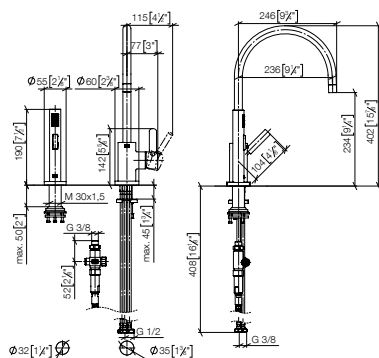

Set	1x 33 836 888 FF max. flow 7 l/min		1x 27 731 970 FF		Total price: £
	FF	£	FF	£	
Chrome	-00	785.00	-00	457.20	1,242.20
Brushed Chrome	-93	1,020.50	-93	594.40	1,614.90
Platinum	-08	1,256.00	-08	731.40	1,987.40
Brushed Platinum	-06	1,256.00	-06	731.40	1,987.40
Champagne (22kt Gold)	-47	1,570.00	-47	914.30	2,484.30
Brushed Champagne (22kt Gold)	-46	1,570.00	-46	914.30	2,484.30
Durabross (23kt Gold)	-09	1,570.00	-09	914.30	2,484.30
Brushed Durabross (23kt Gold)	-28	1,570.00	-28	914.30	2,484.30
Dark Chrome	-19	1,177.50	-19	685.70	1,863.20
Brushed Dark Platinum	-99	1,177.50	-99	685.70	1,863.20
Matte Black	-33	1,059.70	-33	617.20	1,676.90