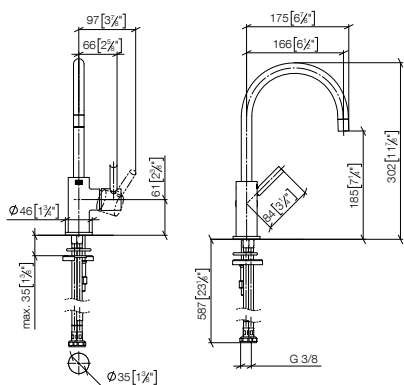

Custom-made options

- Finish variants
- without logo

Standard article	33 805 888 FF	FF	£
Chrome		-00	694.30
Brushed Chrome		-93	902.60
Platinum		-08	1,110.90
Brushed Platinum		-06	1,110.90
Champagne (22kt Gold)		-47	1,388.60
Brushed Champagne (22kt Gold)		-46	1,388.60
Durabronz (23kt Gold)		-09	1,388.60
Brushed Durabronz (23kt Gold)		-28	1,388.60
Dark Chrome		-19	1,041.40
Brushed Dark Platinum		-99	1,041.40
Matte Black		-33	937.30

Recommended miscellaneous
Strainer waste with control handle

	10 710 970 FF	FF	£
Chrome		-00	171.60
Brushed Chrome		-93	223.10
Platinum		-08	274.50
Brushed Platinum		-06	274.50
Champagne (22kt Gold)		-47	343.10
Brushed Champagne (22kt Gold)		-46	343.10
Durabronz (23kt Gold)		-09	343.10
Brushed Durabronz (23kt Gold)		-28	343.10
Dark Chrome		-19	257.30
Brushed Dark Platinum		-99	257.40
Matte Black		-33	231.50

Recommended miscellaneous
Dispenser with rosette

	82 444 970 FF	FF	£
Chrome		-00	249.80
Brushed Chrome		-93	324.80
Platinum		-08	399.60
Brushed Platinum		-06	399.60
Champagne (22kt Gold)		-47	499.60
Brushed Champagne (22kt Gold)		-46	499.60
Durabronz (23kt Gold)		-09	499.60
Brushed Durabronz (23kt Gold)		-28	499.60
Dark Chrome		-19	374.60
Brushed Dark Platinum		-99	374.60
Matte Black		-33	337.20