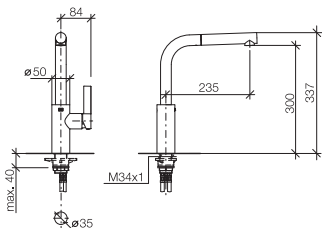

Recommended miscellaneous
Strainer waste with control handle

	10 712 970 FF	FF	£
Chrome	-00		171.60
Brushed Chrome	-93		223.10
Platinum	-08		274.50
Brushed Platinum	-06		274.50
Champagne (22kt Gold)	-47		343.10
Brushed Champagne (22kt Gold)	-46		343.10
Brushed Durabronze (23kt Gold)	-28		343.10
Dark Chrome	-19		257.30
Brushed Dark Platinum	-99		257.40

Recommended miscellaneous
Dispenser without rosette

	82 424 970 FF	FF	£
Chrome	-00		229.50
Brushed Chrome	-93		298.40
Platinum	-08		367.10
Brushed Platinum	-06		367.10
Champagne (22kt Gold)	-47		459.00
Brushed Champagne (22kt Gold)	-46		459.00
Brushed Durabronze (23kt Gold)	-28		459.00
Dark Chrome	-19		344.10
Brushed Dark Platinum	-99		413.00

33 871 790
NEW

ELIO Single-lever mixer Pull-out with spray function

- 219mm projection
- pivoting spout 360°
- air-enriched flow and spray flow
- fabric braided hose 1500 mm
- max. flow 8 l/min at 3 bar flow pressure
- lead-free
- This product can help a building meet the requirements of Green Building Rating Systems, e.g. LEED®, BREEAM®, DGNB

Intrinsic protection against back flow.

Standard article	33 871 790 FF	FF	£
Chrome	-00		738.90
Brushed Chrome	-93		960.60
Platinum	-08		1,182.20
Brushed Platinum	-06		1,182.20
Champagne (22kt Gold)	-47		1,477.80
Brushed Champagne (22kt Gold)	-46		1,477.80
Brushed Durabronze (23kt Gold)	-28		1,477.80
Dark Chrome	-19		1,108.40
Brushed Dark Platinum	-99		1,108.40