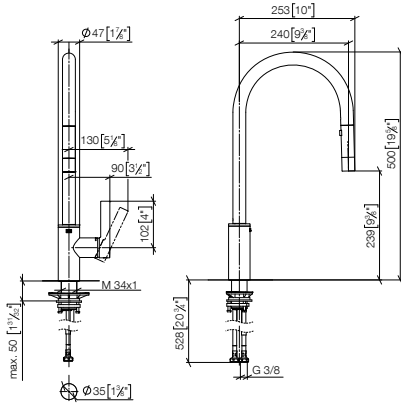

33 870 875

TARA ULTRA Single-lever mixer Pull-down with spray function

- 240mm projection
- pivotable spout 360°
- Optional swivel limiter available with swivel limiter set 12 823 970 90
- laminar and spray flow
- 1800 mm metal shower hose
- sprayface with anti-scaling system
- max. flow 10.4 l/min at 3 bar flow pressure
- lead-free
- This product can help a building meet the requirements of Green Building Rating Systems, e.g. LEED®, BREEAM®, DGNB

Intrinsic protection against back flow.

Custom-made options

- Finish variants
- Red/blue marking

Standard article	33 870 875 FF	FF	£
Chrome	-00		727.20
Brushed Chrome	-93		945.30
Platinum	-08		1,163.30
Brushed Platinum	-06		1,163.30
Champagne (22kt Gold)	-47		1,454.30
Brushed Champagne (22kt Gold)	-46		1,454.30
Durabrass (23kt Gold)	-09		1,454.30
Brushed Durabrass (23kt Gold)	-28		1,454.30
Dark Chrome	-19		1,090.70
Brushed Dark Platinum	-99		1,090.60
Matte Black	-33		981.50

Recommended miscellaneous
Strainer waste with control handle

10 712 970 FF FF £

Chrome	-00	171.60
Brushed Chrome	-93	223.10
Platinum	-08	274.50
Brushed Platinum	-06	274.50
Champagne (22kt Gold)	-47	343.10
Brushed Champagne (22kt Gold)	-46	343.10
Durabrass (23kt Gold)	-09	343.10
Brushed Durabrass (23kt Gold)	-28	343.10
Dark Chrome	-19	257.30
Brushed Dark Platinum	-99	257.40
Matte Black	-33	231.50

Recommended miscellaneous
Dispenser without rosette

82 424 970 FF FF £

Chrome	-00	229.50
Brushed Chrome	-93	298.40
Platinum	-08	367.10
Brushed Platinum	-06	367.10
Champagne (22kt Gold)	-47	459.00
Brushed Champagne (22kt Gold)	-46	459.00
Durabrass (23kt Gold)	-09	459.00
Brushed Durabrass (23kt Gold)	-28	459.00
Dark Chrome	-19	344.10
Brushed Dark Platinum	-99	413.00
Matte Black	-33	309.80

33 860 875

TARA ULTRA Profi single-lever mixer

- 240mm projection
- pivotable 360°
- air-enriched flow and spray flow
- sprayface with anti-scaling system
- max. flow 8 l/min at 3 bar flow pressure
- lead-free
- This product can help a building meet the requirements of Green Building Rating Systems, e.g. LEED®, BREEAM®, DGNB

Intrinsic protection against back flow.

Standard article	33 860 875 FF	FF	£
Chrome	-00		1,347.90
Brushed Chrome	-93		1,752.40
Platinum	-08		2,156.40
Brushed Platinum	-06		2,156.40
Dark Chrome	-19		2,021.60
Brushed Dark Platinum	-99		2,021.60