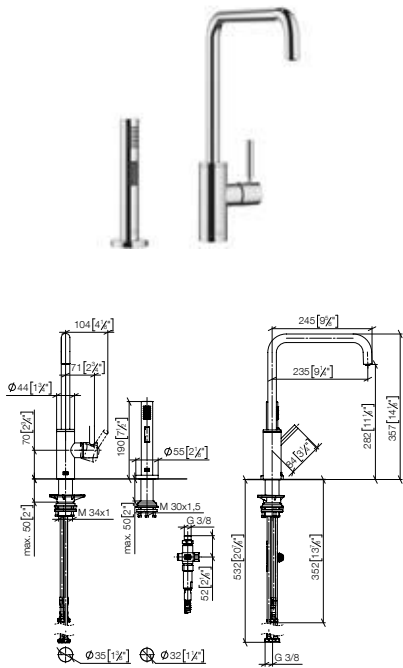

Intrinsic protection against back flow.

	1x 33 826 861 FF	1x 27 731 970 FF	Total price:		
Set	FF	£	FF	£	£
Chrome	-00	719.30	-00	457.20	1,176.50
Brushed Chrome	-93	935.00	-93	594.40	1,529.40
Platinum	-08	1,150.90	-08	731.40	1,882.30
Brushed Platinum	-06	1,150.90	-06	731.40	1,882.30
Champagne (22kt Gold)	-47	1,438.50	-47	914.30	2,352.80
Brushed Champagne (22kt Gold)	-46	1,438.50	-46	914.30	2,352.80
Durabrass (23kt Gold)	-09	1,438.50	-09	914.30	2,352.80
Brushed Durabrass (23kt Gold)	-28	1,438.50	-28	914.30	2,352.80
Dark Chrome	-19	1,078.90	-19	685.70	1,764.60
Brushed Dark Platinum	-99	1,078.90	-99	685.70	1,764.60
Matte Black	-33	971.00	-33	617.20	1,588.20