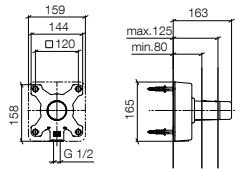

84 435 970

Dispenser free-standing model

- bottle made of crystal glass, matt
- width 60mm
- 250 ml bottle
- 59mm projection

Fits ELIO, ENO, MEM, META SQUARE, SYNC, TARA and TARA ULTRA

Custom-made options

- Finish variants

Standard article	84 435 970 FF	FF	£
Chrome	-00		353.30
Brushed Chrome	-93		459.30
Platinum	-08		565.50
Brushed Platinum	-06		565.50
Champagne (22kt Gold)	-47		706.70
Brushed Champagne (22kt Gold)	-46		706.70
Brushed Durabronze (23kt Gold)	-28		706.70
Dark Chrome	-19		530.00
Brushed Dark Platinum	-99		605.90
Matte Black	-33		477.00

35 087 970

POT FILLER Concealed wall elbow

- female thread 1/2" connection
- anti-water packing
- soundproofing
- dust cover
- min. recess depth 80 mm
- max. recess depth 125 mm

Standard article	35 087 970 FF	FF	£
Concealed rough parts	90		226.20