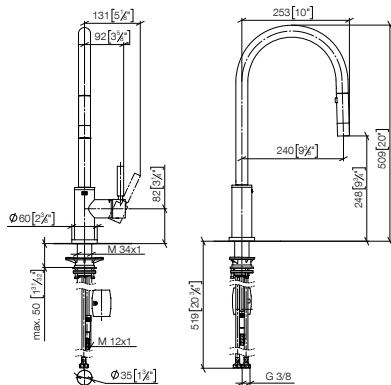

33 870 888

TARA Single-lever mixer Pull-down with spray function

- 240mm projection
- pivotable spout 360°
- Optional swivel limiter available with swivel limiter set 12 823 970 90
- laminar and spray flow
- 1800 mm metal shower hose
- sprayface with anti-scaling system
- max. flow 10.4 l/min at 3 bar flow pressure
- lead-free
- This product can help a building meet the requirements of Green Building Rating Systems, e.g. LEED®, BREEAM®, DGNB

Intrinsic protection against back flow.

Custom-made options

- Finish variants
- Red/blue marking

Standard article	33 870 888 FF	FF	£
Chrome	-00		836.00
Brushed Chrome	-93		1,086.70
Platinum	-08		1,337.50
Brushed Platinum	-06		1,337.50
Champagne (22kt Gold)	-47		1,671.90
Brushed Champagne (22kt Gold)	-46		1,671.90
Durabross (23kt Gold)	-09		1,671.90
Brushed Durabross (23kt Gold)	-28		1,671.90
Dark Chrome	-19		1,254.00
Brushed Dark Platinum	-99		1,254.00
Matte Black	-33		1,128.50

Recommended miscellaneous
Strainer waste with control handle

	10 710 970 FF	FF	£
Chrome	-00		171.60
Brushed Chrome	-93		223.10
Platinum	-08		274.50
Brushed Platinum	-06		274.50
Champagne (22kt Gold)	-47		343.10
Brushed Champagne (22kt Gold)	-46		343.10
Durabross (23kt Gold)	-09		343.10
Brushed Durabross (23kt Gold)	-28		343.10
Dark Chrome	-19		257.30
Brushed Dark Platinum	-99		257.40
Matte Black	-33		231.50

Recommended miscellaneous
Dispenser with rosette

	82 444 970 FF	FF	£
Chrome	-00		249.80
Brushed Chrome	-93		324.80
Platinum	-08		399.60
Brushed Platinum	-06		399.60
Champagne (22kt Gold)	-47		499.60
Brushed Champagne (22kt Gold)	-46		499.60
Durabross (23kt Gold)	-09		499.60
Brushed Durabross (23kt Gold)	-28		499.60
Dark Chrome	-19		374.60
Brushed Dark Platinum	-99		374.60
Matte Black	-33		337.20

33 880 888

TARA Profi single-lever mixer

- 200mm projection
- pivotable spout 360°
- air-enriched flow and spray flow
- sprayface with anti-scaling system
- max. flow 7 l/min at 3 bar flow pressure
- lead-free
- This product can help a building meet the requirements of Green Building Rating Systems, e.g. LEED®, BREEAM®, DGNB

Intrinsic protection against back flow.

Standard article	33 880 888 FF	FF	£
Chrome	-00		1,599.80
Brushed Chrome	-93		2,079.70
Platinum	-08		2,559.60
Brushed Platinum	-06		2,559.60
Dark Chrome	-19		2,400.10
Brushed Dark Platinum	-99		2,400.10