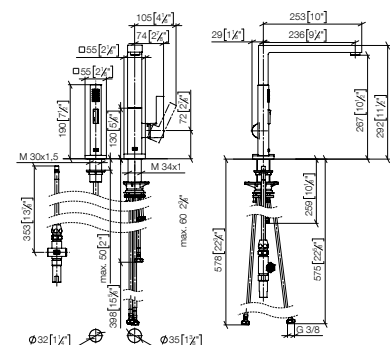

10 711 970 FF	FF	£
Chrome	-00		171.60
Platinum	-08		274.50
Brushed Platinum	-06		274.50
Champagne (22kt Gold)	-47		343.10
Brushed Champagne (22kt Gold)	-46		343.10
Brushed Durabronze (23kt Gold)	-28		343.10
Dark Chrome	-19		257.30
Brushed Dark Platinum	-99		242.80

	82 439 970 FF	FF	£
Chrome	-00		285.80
Platinum	-08		457.30
Brushed Platinum	-06		457.30
Champagne (22kt Gold)	-47		571.60
Brushed Champagne (22kt Gold)	-46		571.60
Brushed Durabronze (23kt Gold)	-28		571.60
Dark Chrome	-19		428.60
Brushed Dark Platinum	-99		514.40

TARA

TARA ULTRA

VAIA

Pull-Out / Pull-Down

Profi Fitting

BAR TAP

Pot Filler / Pivot

Rinsing Spray

Accessory