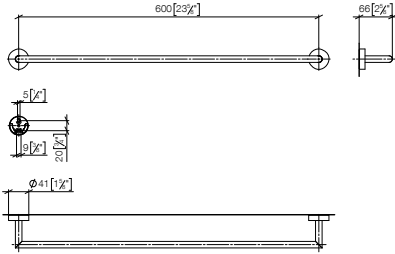

83 060 979

Towel bar

- gauge 600 mm
- width 640mm
- 65mm projection

Fits ELIO, ENO, MEM, META SQUARE, SYNC and TARA ULTRA

Custom-made options

- Finish variants
- Gauge modification

Standard article	83 060 979 FF	FF	£
Chrome	-00		255.60
Brushed Chrome	-93		332.30
Brushed Platinum	-06		408.90
Champagne (22kt Gold)	-47		511.20
Brushed Champagne (22kt Gold)	-46		511.20
Dark Chrome	-19		383.40
Brushed Dark Platinum	-99		460.00
Matte Black	-33		328.70