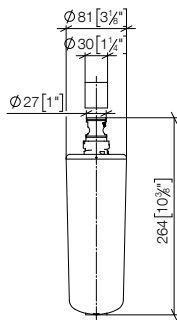

12 896 970

Replacement filter cartridge

- activated carbon filter (5.0 micron level)
- chemical and mechanical filtering
- reduces water hardness (ion exchanger)
- filters dirt, rust, chlorine and lead particles
- filter capacity approx. 450 litres
- for 12 892 970 90

The filter cartridge must be changed every six months. The installation instructions contain further information for guidance.

The products are not available in all markets, please contact your Dornbracht sales force.

Standard article	12 896 970 FF	FF	£
		90	114.30