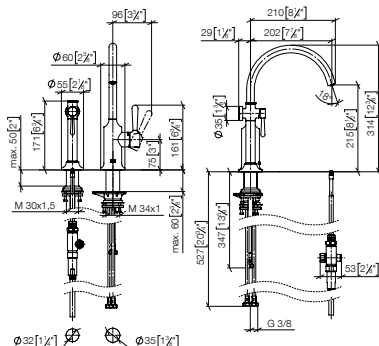

33 810 809 + 27 718 809
NEW

VAIA Single-lever mixer with rinsing spray set

- 202mm projection
- pivotable spout 360°
- air-enriched flow and spray flow
- fabric braided hose 1500 mm
- automatic spout/shower diverter
- sprayface with anti-scaling system
- max. flow 7 l/min at 3 bar flow pressure
- lead-free
- This product can help a building meet the requirements of Green Building Rating Systems, e.g. LEED®, BREEAM®, DGNB

Intrinsic protection against back flow.

Set	1x 33 810 809 FF max. flow 7 l/min		1x 27 718 809 FF		Total price:
	FF	£	FF	£	£
Chrome	-00	792.70	-00	577.40	1,370.10
Brushed Chrome	-93	1,030.60	-93	750.60	1,781.20
Platinum	-08	1,268.50	-08	923.90	2,192.40
Brushed Platinum	-06	1,268.50	-06	923.90	2,192.40
Champagne (22kt Gold)	-47	1,585.60	-47	1,154.80	2,740.40
Brushed Champagne (22kt Gold)	-46	1,585.60	-46	1,154.80	2,740.40
Durabron (23kt Gold)	-09	1,585.60	-09	1,154.80	2,740.40
Brushed Durabron (23kt Gold)	-28	1,585.60	-28	1,154.80	2,740.40
Dark Chrome	-19	1,189.20	-19	866.20	2,055.40
Brushed Dark Platinum	-99	1,189.20	-99	866.20	2,055.40
Matte Black	-33	1,070.30	-33	779.50	1,849.80

Recommended miscellaneous
Dispenser with rosette

82 434 809 FF		FF	£
Chrome	-00		258.00
Brushed Chrome	-93		335.30
Platinum	-08		412.70
Brushed Platinum	-06		412.70
Champagne (22kt Gold)	-47		515.90
Brushed Champagne (22kt Gold)	-46		515.90
Durabron (23kt Gold)	-09		515.90
Brushed Durabron (23kt Gold)	-28		515.90
Dark Chrome	-19		386.90
Brushed Dark Platinum	-99		386.90
Matte Black	-33		348.20

Elio-ENO

LOT

MEM

META SQUARE

SYNC

TARA

TARA ULTRA

VAIA

Pull-Out / Pull-Down

Profi Fitting

BAR TAP

Pot Filler / Pivot

Rinsing Spray

Accessory