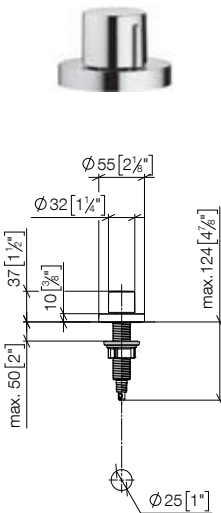

Custom-made options

- Finish variants

Standard article	10 712 970 FF	FF	£
Chrome		-00	171.60
Brushed Chrome		-93	223.10
Platinum		-08	274.50
Brushed Platinum		-06	274.50
Champagne (22kt Gold)		-47	343.10
Brushed Champagne (22kt Gold)		-46	343.10
Durabrass (23kt Gold)		-09	343.10
Brushed Durabrass (23kt Gold)		-28	343.10
Dark Chrome		-19	257.30
Brushed Dark Platinum		-99	257.40
Matte Black		-33	231.50

10 710 970