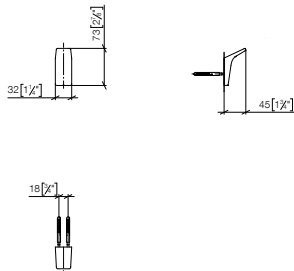

83 250 976

NEW

Hooks

- width 32mm
- Height: 73 mm
- 43mm projection

Fits ELIO, ENO, LOT, MEM and TARA ULTRA

Standard article	83 250 976 FF	FF	£
Chrome	-00		42.50
Brushed Chrome	-93		55.30
Brushed Platinum	-06		68.00
Dark Chrome	-19		63.80
Brushed Dark Platinum	-99		76.50
Matte Black	-33		57.40