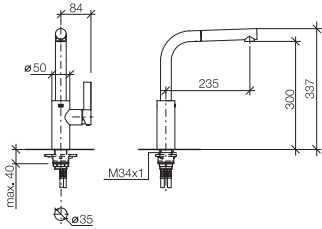

33 840 790

1. **ELIO Single-lever mixer Pull-out**
2. 235mm projection
   - pivotable spout 360°
   - air-enriched flow
   - fabric braided hose 1500 mm
   - max. flow 8.8 l/min at 3 bar flow pressure
   - lead-free
   - This product can help a building meet the requirements of Green Building Rating Systems, e.g. LEED®, BREEAM®, DGNB
3. **Intrinsic protection against back flow.**
4. **Custom-made options**
5. Finish variants
   - Red/blue marking

Standard article	33 840 790 FF	FF	£
Chrome	-00		702.60
Brushed Chrome	-93		913.30
Platinum	-08		1,124.10
Brushed Platinum	-06		1,124.10
Champagne (22kt Gold)	-47		1,405.30
Brushed Champagne (22kt Gold)	-46		1,405.30
Brushed Durabronze (23kt Gold)	-28		1,405.20
Dark Chrome	-19		1,054.00
Brushed Dark Platinum	-99		1,053.90

Recommended miscellaneous
Strainer waste with control handle

	10 712 970 FF	FF	£
Chrome	-00		171.60
Brushed Chrome	-93		223.10
Platinum	-08		274.50
Brushed Platinum	-06		274.50
Champagne (22kt Gold)	-47		343.10
Brushed Champagne (22kt Gold)	-46		343.10
Brushed Durabronze (23kt Gold)	-28		343.10
Dark Chrome	-19		257.30
Brushed Dark Platinum	-99		257.40

Recommended miscellaneous
Dispenser without rosette

	82 424 970 FF	FF	£
Chrome	-00		229.50
Brushed Chrome	-93		298.40
Platinum	-08		367.10
Brushed Platinum	-06		367.10
Champagne (22kt Gold)	-47		459.00
Brushed Champagne (22kt Gold)	-46		459.00
Brushed Durabronze (23kt Gold)	-28		459.00
Dark Chrome	-19		344.10
Brushed Dark Platinum	-99		413.00

33 871 790
NEW