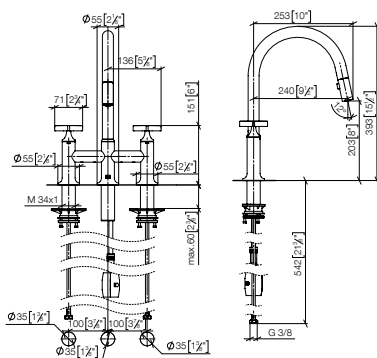

12 823 970 FF	FF	£
	90	67.10

82 434 809 FF	FF	£
	-00	258.00
	-93	335.30
	-08	412.70
	-06	412.70
	-47	515.90
	-46	515.90
	-09	515.90
	-28	515.90
	-19	386.90
	-99	386.90
	-33	348.20

ELIO-ENO

LOT

MEM

META SQUARE

SYNC

TARA

TARA

VAIA

Pull-Out / Pull-Down

Profi Fitting

BAR TAP

Pot Filler / Pivot

Rinsing Spray

Accessory