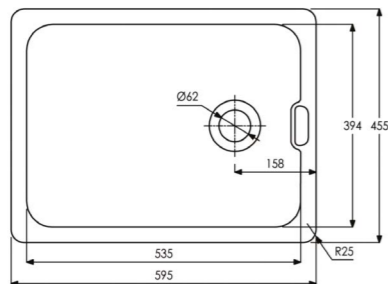

Minimum base unit: 600mm Reversible