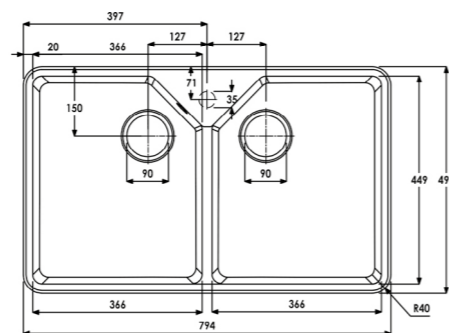

Minimum base unit: 800mm