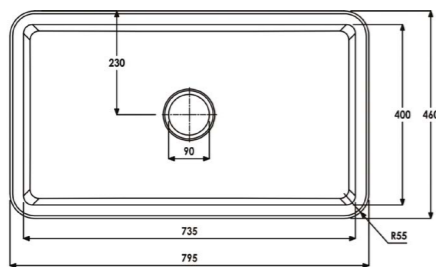

LARGE BOWL | AW1020
£590.00

Minimum base unit: 800mm

DOUBLE BOWL | AW1021
£590.00

Minimum base unit: 800mm

All dimensions are in millimetres (mm).

UNDERMOUNT SANDON

The Abode Sandon has been designed here in England, lovingly crafted then baked in fireclay to create a sink that captures the true essence of British style. The Sandon can either be inset or undermount, allowing to seamlessly integrate into your kitchen and features easy clean bowl curves that are silky to the touch.

SINGLE BOWL | AW1030
£411.00

Minimum base unit: 500mm (if inset) 600mm (if undermounted)

LARGE SINGLE BOWL | AW1031
£474.00

Minimum base unit: 600mm (if inset) 800mm (if undermounted)

All dimensions are in millimetres (mm).