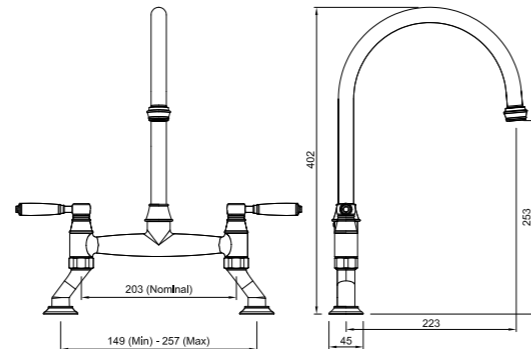

BRUSHED NICKEL
AT2239
£189.00

ANTIQUe BRASS
AT2240
£229.00

All dimensions are in millimetres (mm).

OXBURY 3 PART

Introduce a touch of classic sophistication to your kitchen with the Oxbury Three Part Mixer Tap. This exquisite tap combines vintage allure with modern practicality, transforming your kitchen into a stylish and functional space. Meticulously crafted from premium solid brass, it promises durability and timeless elegance for years to come.