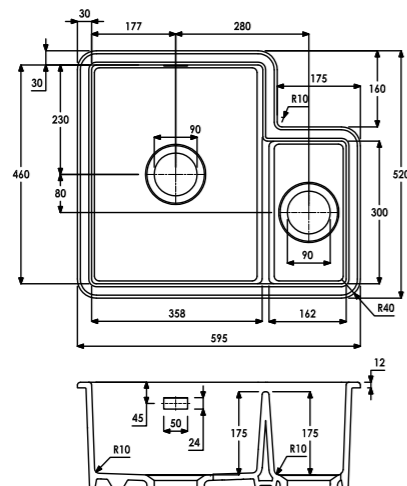

SINGLE BOWL | AW1030
£411.00

Minimum base unit: 500mm (if inset) 600mm (if undermounted)

LARGE SINGLE BOWL | AW1031
£474.00

Minimum base unit: 600mm (if inset) 800mm (if undermounted)

All dimensions are in millimetres (mm).

UNDERMOUNT SANDON

ONE AND A HALF BOWL (INC. TAP GAP) | AW1032
£451.00

Minimum base unit: 600mm Reversible

ONE AND A HALF BOWL | AW1033
£474.00

Minimum base unit: 600mm Reversible

All dimensions are in millimetres (mm).