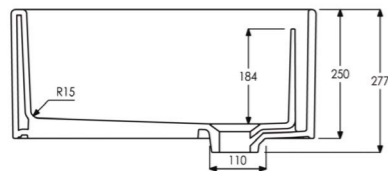

Minimum base unit: 600mm Reversible