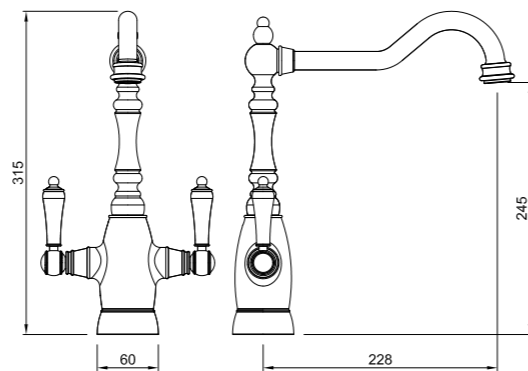

All dimensions are in millimetres (mm).

MAYENNE BRIDGE

Introduce a touch of timeless sophistication to your kitchen with the Mayenne Bridge Kitchen Mixer Tap, a stunning fusion of Edwardian charm and modern convenience. The distinctive bridge design offers a unique visual appeal and becomes a standout piece in any home. Crafted from premium solid brass and available in exquisite finishes, it ensures long-lasting elegance.