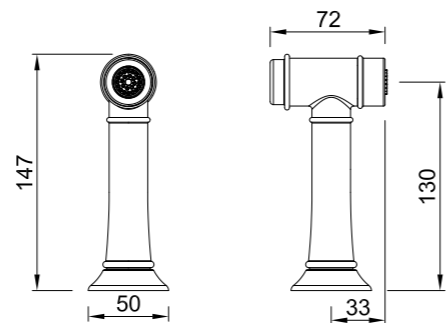

FENTON HANDSPRAY

MIN BAR
1.5
PRESSURE

The versatile Fenton handspray can be paired with all products in the Abode Classically and traditional tap collections. Fenton can also be used to add a functional pull out spray function alongside Pronteau instant hot water taps. All you need is a 35mm hole cut. Fenton offers a cold only spray function.