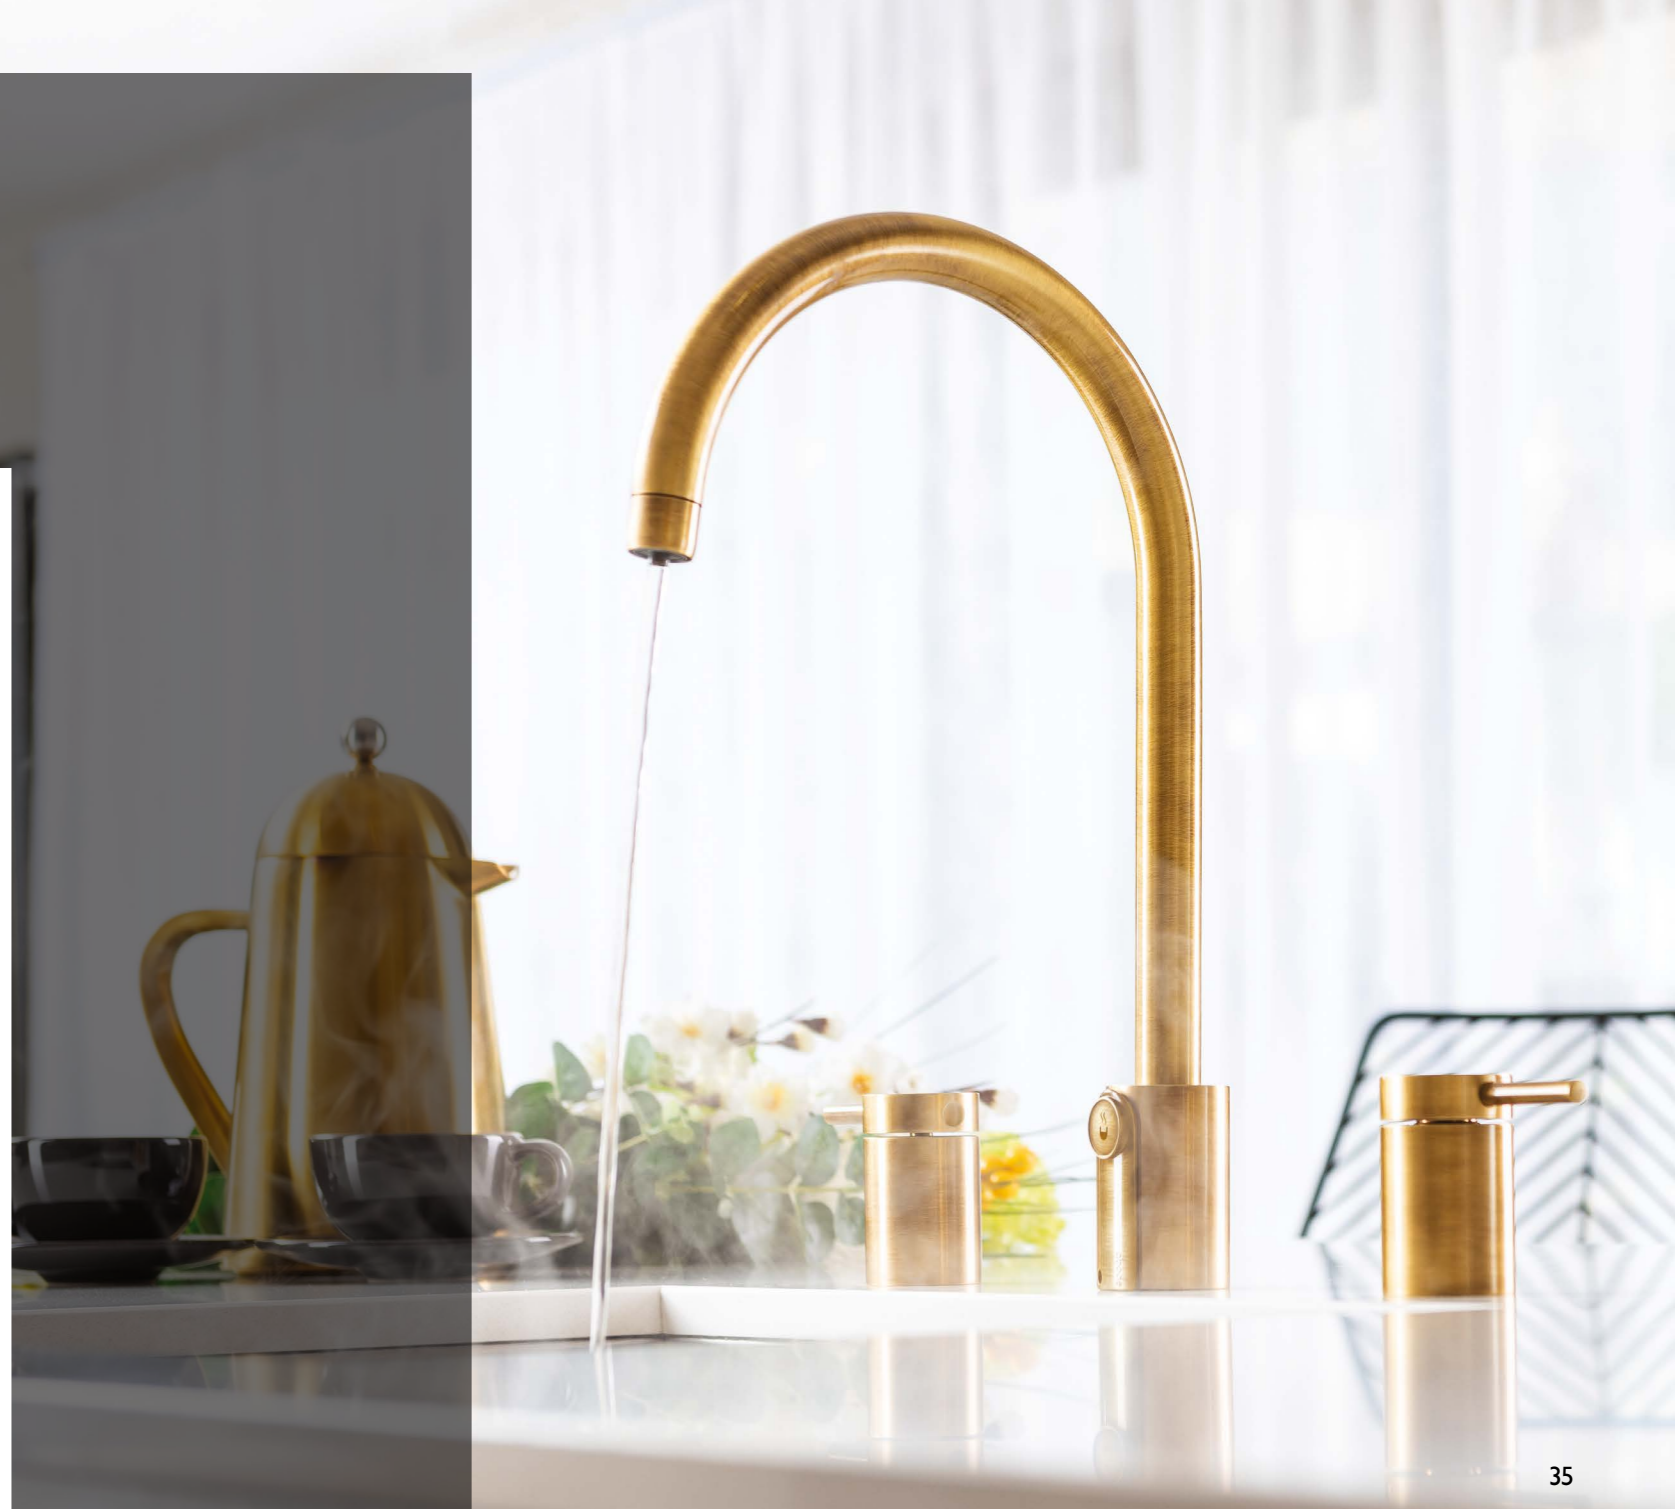

All dimensions are in millimetres (mm).

INSTANT HOT • FILTERED COLD • HOT & COLD

PROFILE 3 PART 4 IN 1 HOTKEY®

This sophisticated three-part mixer tap offers instant access to instant hot filtered water, fresh cold filtered water, and everyday hot and cold water, simplifying your kitchen tasks and enhancing your culinary experience. With a simple touch of the key fob, the Pronteau Profile saves you time, energy, and space, making it an essential addition to your kitchen. The innovative HotKey® technology ensures safe, controlled access to hot water, while the 360-degree spout and anti-splash aerator offer effortless control for the whole family.

THE CERAMIC SINK COLLECTION

Truly timeless in design and natural in form, Abode ceramic sinks have been expertly lovingly crafted in the finest fireclay to create a stunning and showstopping kitchen centrepiece.