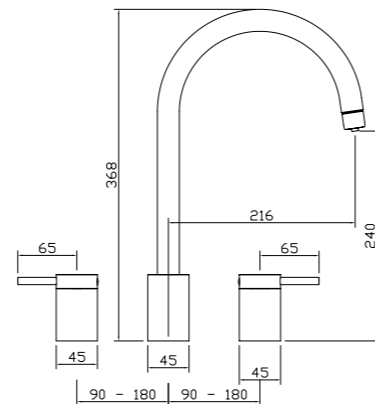

CHROME | PT1007-2
£1,249.00

BRUSHED NICKEL | PT1008-2
£1,299.00

ANTIQUE BRASS | PT1053
£1,349.00

FENTON HANDSPRAY

CHROME
AT2238
£169.00

BRUSHED NICKEL
AT2239
£189.00

ANTIQUE BRASS
AT2240
£229.00

All dimensions are in millimetres (mm).