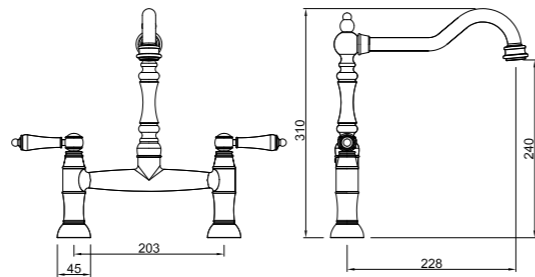

FENTON HANDSPRAY

All dimensions are in millimetres (mm).