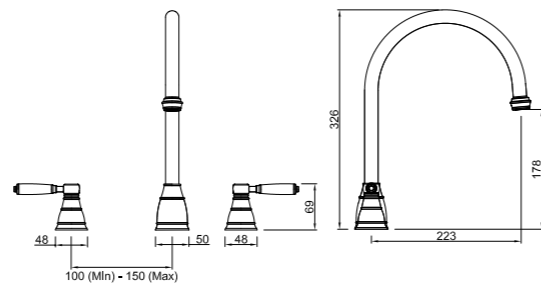

FENTON HANDSPRAY

All dimensions are in millimetres (mm).