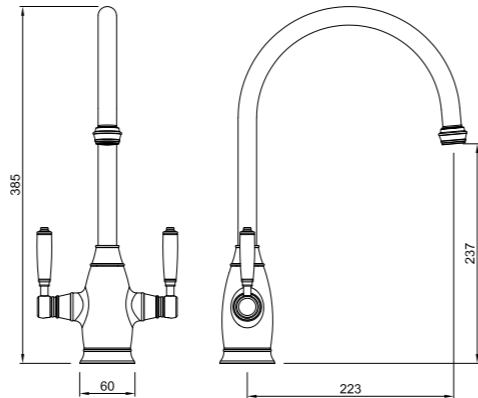

BRUSHED NICKEL
AT2239
£189.00

ANTIQUE BRASS
AT2240
£229.00

All dimensions are in millimetres (mm).

OXBURY BRIDGE

Transform your kitchen with the Oxbury Bridge Kitchen Mixer Tap, a blend of vintage charm and modern convenience. Picture the statement this stunning bridge design makes, becoming the centerpiece of your culinary space. Crafted from premium solid brass, this tap brings both enduring beauty and longevity to your home.