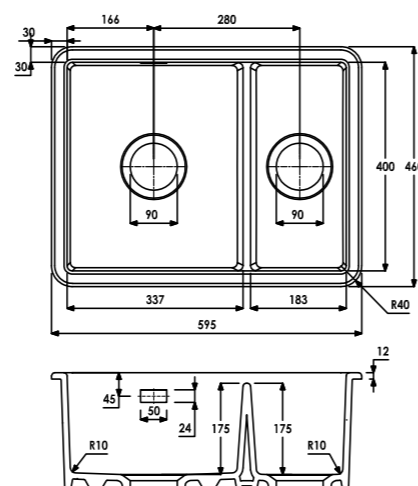

SINGLE BOWL | AW1030
£411.00

Minimum base unit: 500mm (if inset) 600mm (if undermounted)

LARGE SINGLE BOWL | AW1031
£474.00

Minimum base unit: 600mm (if inset) 800mm (if undermounted)

All dimensions are in millimetres (mm).

UNDERMOUNT SANDON

ONE AND A HALF BOWL (INC. TAP GAP) | AW1032
£451.00

Minimum base unit: 600mm Reversible

ONE AND A HALF BOWL | AW1033
£474.00

Minimum base unit: 600mm Reversible

All dimensions are in millimetres (mm).