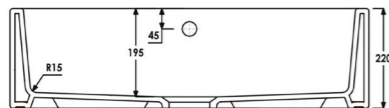

LARGE BOWL | AW1020
£590.00

Minimum base unit: 800mm

DOUBLE BOWL | AW1021
£590.00

Minimum base unit: 800mm

All dimensions are in millimetres (mm).

UNDERMOUNT SANDON

The Abode Sandon has been designed here in England, lovingly crafted then baked in fireclay to create a sink that captures the true essence of British style. The Sandon can either be inset or undermount, allowing to seamlessly integrate into your kitchen and features easy clean bowl curves that are silky to the touch.

SINGLE BOWL | AW1030
£411.00

Minimum base unit: 500mm (if inset) 600mm (if undermounted)

LARGE SINGLE BOWL | AW1031
£474.00

Minimum base unit: 600mm (if inset) 800mm (if undermounted)

All dimensions are in millimetres (mm).