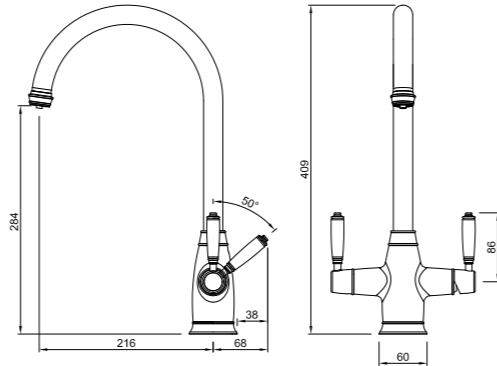

CHROME | PT1193
£949.00

BRUSHED NICKEL | PT1194
£999.00

ANTIQUE BRASS | PT1195
£1049.00

FENTON HANDSPRAY

CHROME
AT2238
£169.00

BRUSHED NICKEL
AT2239
£189.00

ANTIQUE BRASS
AT2240
£229.00

All dimensions are in millimetres (mm).