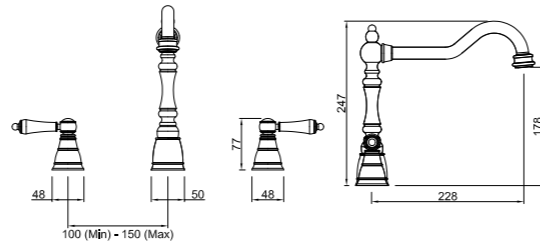

FENTON HANDSPRAY