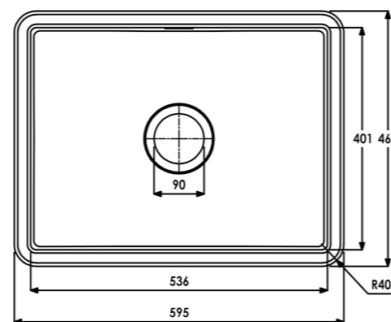

LARGE BOWL | AW1020
£590.00

Minimum base unit: 800mm

DOUBLE BOWL | AW1021
£590.00

Minimum base unit: 800mm

All dimensions are in millimetres (mm).

UNDERMOUNT SANDON

The Abode Sandon has been designed here in England, lovingly crafted then baked in fireclay to create a sink that captures the true essence of British style. The Sandon can either be inset or undermount, allowing to seamlessly integrate into your kitchen and features easy clean bowl curves that are silky to the touch.

SINGLE BOWL | AW1030
£411.00

Minimum base unit: 500mm (if inset) 600mm (if undermounted)

LARGE SINGLE BOWL | AW1031
£474.00

Minimum base unit: 600mm (if inset) 800mm (if undermounted)

All dimensions are in millimetres (mm).