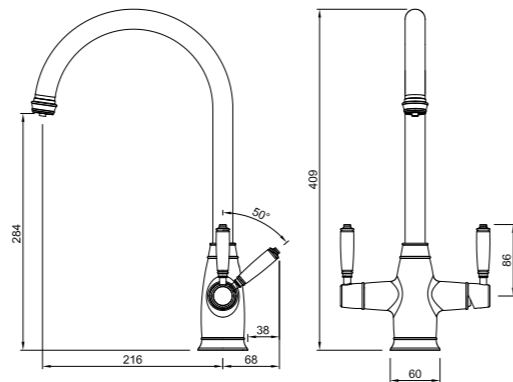

CHROME | PT1190
£849.00

BRUSHED NICKEL | PT1191
£899.00

ANTIQUE BRASS | PT1192
£949.00

FENTON HANDSPRAY

CHROME
AT2238
£169.00

BRUSHED NICKEL
AT2239
£189.00

ANTIQUE BRASS
AT2240
£229.00

All dimensions are in millimetres (mm).