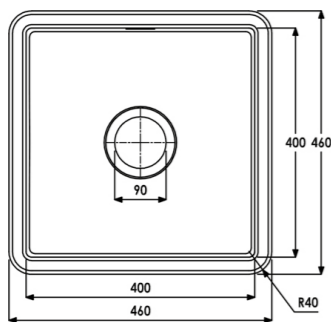

LARGE BOWL | AW1020
£590.00

Minimum base unit: 800mm

DOUBLE BOWL | AW1021
£590.00

Minimum base unit: 800mm

All dimensions are in millimetres (mm).

UNDERMOUNT SANDON

The Abode Sandon has been designed here in England, lovingly crafted then baked in fireclay to create a sink that captures the true essence of British style. The Sandon can either be inset or undermount, allowing to seamlessly integrate into your kitchen and features easy clean bowl curves that are silky to the touch.

SINGLE BOWL | AW1030
£411.00

Minimum base unit: 500mm (if inset) 600mm (if undermounted)

LARGE SINGLE BOWL | AW1031
£474.00

Minimum base unit: 600mm (if inset) 800mm (if undermounted)

All dimensions are in millimetres (mm).