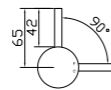

CHROME | PT1007-2
£1,249.00

BRUSHED NICKEL | PT1008-2
£1,299.00

ANTIQUE BRASS | PT1053
£1,349.00

FENTON HANDSPRAY

CHROME
AT2238
£169.00

BRUSHED NICKEL
AT2239
£189.00

ANTIQUE BRASS
AT2240
£229.00

All dimensions are in millimetres (mm).