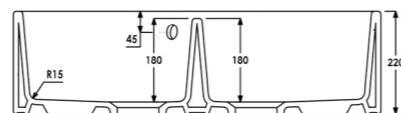

Minimum base unit: 800mm