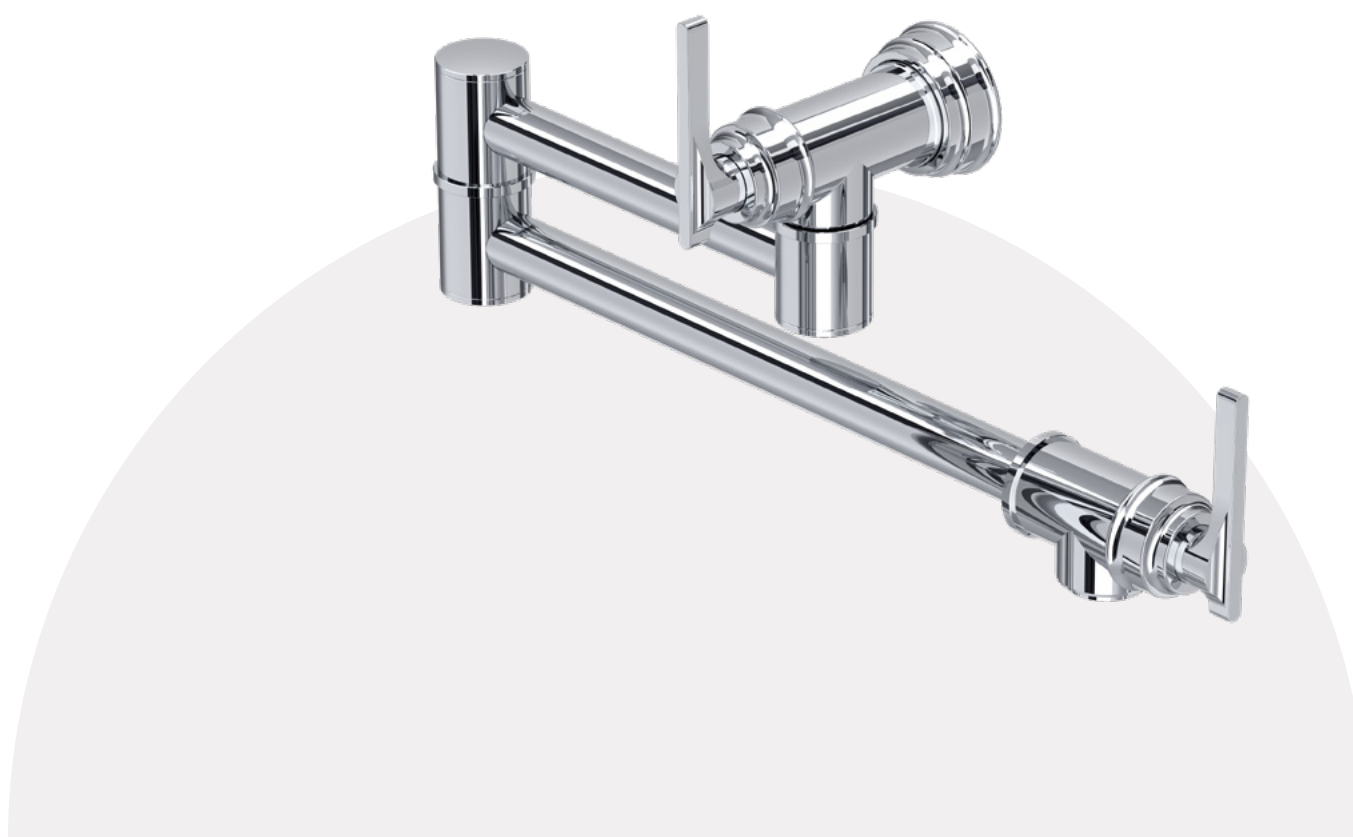

SOUTHBANK
POT FILLER

The resurgence of popularity of the pot filler mirrors the revival of Mid-Century design. The convenience – even luxury – of having a long-armed tap over the stove quickly becomes indispensable to any home cook. An end to carrying heavy pans of water from the sink to the hob.

The collection's signature style is evident in the lever, joints and mounting, making the pot filler the perfect accessory.

Dimensions (mm): W:60 x H:200 x D:662

Available in 8 Finishes:

POLISHED CHROME	4999 CP
NICKEL	4999 NI
PEWTER	4999 PF
ENGLISH BRONZE	4999 BZ
GOLD	4999 IG
POLISHED BRASS	4999 BR
SATIN BRASS	4999 SB
AGED BRASS	4999 AB