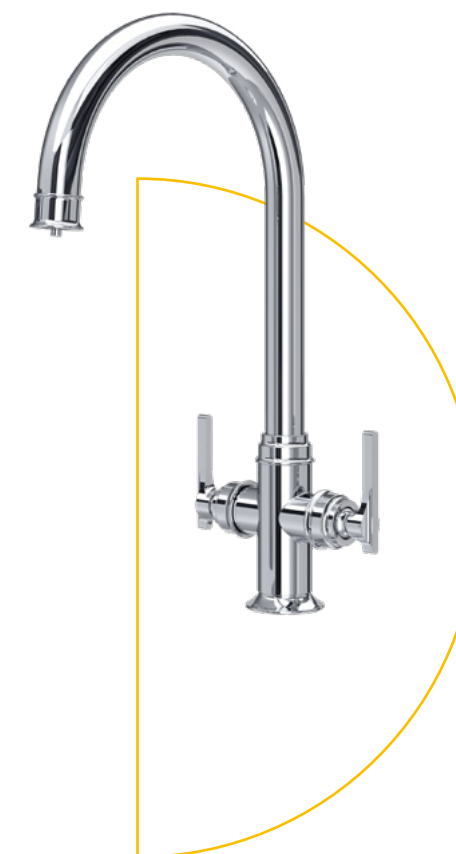

SOUTHBANK 7