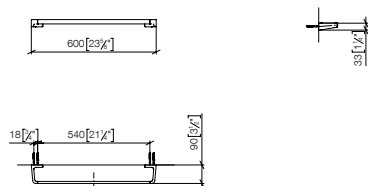

83 060 976

**Towel bar**

- gauge 558 mm
- width 600mm
- Height: 35 mm
- 89mm projection

**Fits ELIO, ENO, LOT, MEM and TARA ULTRA**

Standard article	83 060 976 FF	FF	£
Chrome		-00	230.00
Brushed Chrome		-93	299.00
Brushed Platinum		-06	368.00
Dark Chrome		-19	344.90
Brushed Dark Platinum		-99	414.00
Matte Black		-33	310.40