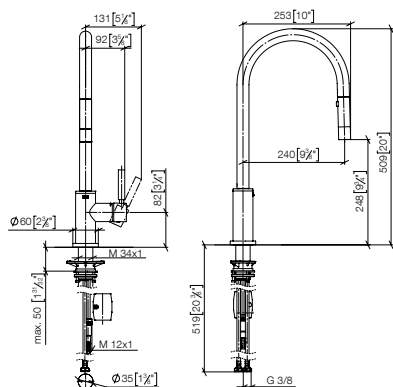

33 870 888

TARA Single-lever mixer Pull-down with spray function

- 240mm projection
- pivotable spout 360°
- Optional swivel limiter available with swivel limiter set 12 823 970 90
- laminar and spray flow
- 1800 mm metal shower hose
- sprayface with anti-scaling system
- max. flow 10.4 l/min at 3 bar flow pressure
- lead-free
- Flow modes can be changed while the water is running
- This product can help a building meet the requirements of Green Building Rating Systems, e.g. LEED®, BREEAM®, DGNB

Intrinsic protection against back flow.

Custom-made options

- Finish variants
- Red/blue marking
- without logo

10 710 970 FF FF £

Chrome	-00	176.70
Brushed Chrome	-93	229.80
Platinum	-08	282.70
Brushed Platinum	-06	282.70
Champagne (22kt Gold)	-47	388.70
Brushed Champagne (22kt Gold)	-46	388.70
Durabrass (23kt Gold)	-09	371.10
Brushed Durabrass (23kt Gold)	-28	371.10
Brushed Bronze	-42	282.80
Dark Chrome	-19	265.00
Brushed Dark Platinum	-99	265.10
Matte Black	-33	238.40

82 444 970 FF FF £

Chrome	-00	257.30
Brushed Chrome	-93	334.50
Platinum	-08	411.60
Brushed Platinum	-06	411.60
Champagne (22kt Gold)	-47	566.10
Brushed Champagne (22kt Gold)	-46	566.10
Durabrass (23kt Gold)	-09	540.30
Brushed Durabrass (23kt Gold)	-28	540.30
Brushed Bronze	-42	411.70
Dark Chrome	-19	385.80
Brushed Dark Platinum	-99	385.80
Matte Black	-33	347.30