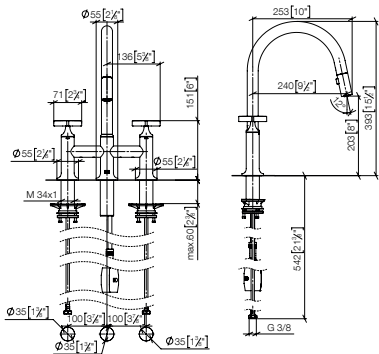

Intrinsic protection against back flow.

Custom-made options

- Finish variants
- Red/blue marking
- without logo

12 823 970 FF

Accessories

FF

£ 69.10

Standard article	19 875 809 FF	FF	£
Chrome	-00		1,582.20
Brushed Chrome	-93		2,056.90
Platinum	-08		2,531.50
Brushed Platinum	-06		2,531.50
Champagne (22kt Gold)	-47		3,480.80
Brushed Champagne (22kt Gold)	-46		3,480.80
Durabrass (23kt Gold)	-09		3,322.60
Brushed Durabrass (23kt Gold)	-28		3,322.60
Brushed Bronze	-42		2,531.50
Dark Chrome	-19		2,373.30
Brushed Dark Platinum	-99		2,373.30
Matte Black	-33		2,136.00

82 434 809 FF

Accessories

FF

£ 265.70

Standard article	82 434 809 FF	FF	£
Chrome	-00		265.70
Brushed Chrome	-93		345.40
Platinum	-08		425.10
Brushed Platinum	-06		425.10
Champagne (22kt Gold)	-47		584.50
Brushed Champagne (22kt Gold)	-46		584.50
Durabrass (23kt Gold)	-09		558.00
Brushed Durabrass (23kt Gold)	-28		558.00
Brushed Bronze	-42		425.20
Dark Chrome	-19		398.50
Brushed Dark Platinum	-99		398.50
Matte Black	-33		358.60