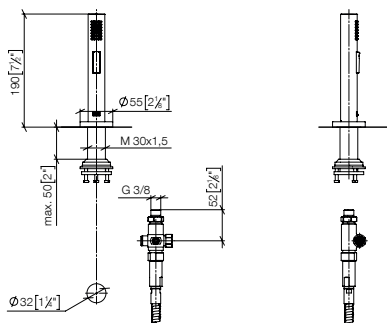

27 731 970

Rinsing spray set

- with round rosette
- spray flow
- automatic spout/shower diverter
- fabric braided hose 1500 mm
- sprayface with anti-scaling system
- lead-free

Can only be combined with 32815682, 33826861, 32815861, 33836888, 32816888, 20816892, 33836875, 32815875.

Intrinsic protection against back flow.

Residual water may emerge from the spray after closing.

Operating unit can be positioned freely.

Custom-made options

- Finish variants
- without logo

Standard article	27 731 970 FF	FF	£
Chrome		-00	470.90
Brushed Chrome		-93	612.20
Platinum		-08	753.30
Brushed Platinum		-06	753.30
Champagne (22kt Gold)		-47	1,036.00
Brushed Champagne (22kt Gold)		-46	1,036.00
Durabrass (23kt Gold)		-09	988.90
Brushed Durabrass (23kt Gold)		-28	988.90
Brushed Bronze		-42	753.40
Dark Chrome		-19	706.30
Brushed Dark Platinum		-99	706.30
Matte Black		-33	635.70

27 723 970

Rinsing spray set

- with angular rosette
- spray flow
- automatic spout/shower diverter
- fabric braided hose 1500 mm
- sprayface with anti-scaling system
- lead-free

Can only be combined with 33826680, 32815680.

Intrinsic protection against back flow.

Residual water may emerge from the spray after closing.

Operating unit can be positioned freely.

Custom-made options

- Finish variants
- without logo

Standard article	27 723 970 FF	FF	£
Chrome		-00	510.50
Platinum		-08	816.90
Brushed Platinum		-06	816.90
Champagne (22kt Gold)		-47	1,123.10
Brushed Champagne (22kt Gold)		-46	1,123.10
Brushed Durabrass (23kt Gold)		-28	1,072.10
Brushed Bronze		-42	816.80
Dark Chrome		-19	765.70
Brushed Dark Platinum		-99	729.40