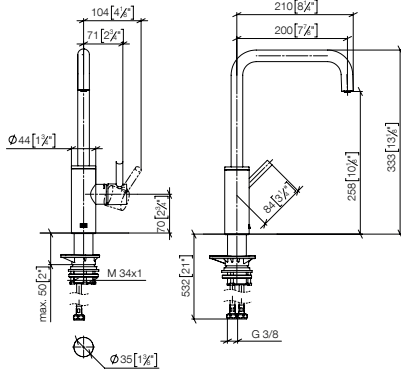

33 800 861

META SQUARE

Single-lever mixer

- **200mm projection**
- pivotable spout 360°
- Optional swivel limiter available with swivel limiter set 12 820 970 90
- air-enriched flow
- max. flow 8 l/min at 3 bar flow pressure
- lead-free
- This product can help a building meet the requirements of Green Building Rating Systems, e.g. LEED®, BREEAM®, DGNB
- WRAS

Custom-made options

- Finish variants
- Red/blue marking
- without logo

Recommended miscellaneous
Strainer waste with control handle

	10 712 970 FF	FF	£
Chrome	-00		176.70
Brushed Chrome	-93		229.80
Platinum	-08		282.70
Brushed Platinum	-06		282.70
Champagne (22kt Gold)	-47		388.70
Brushed Champagne (22kt Gold)	-46		388.70
Brushed Durabronze (23kt Gold)	-28		371.10
Brushed Bronze	-42		282.80
Dark Chrome	-19		265.00
Brushed Dark Platinum	-99		265.10
Matte Black	-33		238.40

Standard article	33 800 861 FF	FF	£
Chrome	-00		691.60
Brushed Chrome	-93		899.10
Platinum	-08		1,106.60
Brushed Platinum	-06		1,106.60
Champagne (22kt Gold)	-47		1,521.50
Brushed Champagne (22kt Gold)	-46		1,521.50
Brushed Durabronze (23kt Gold)	-28		1,452.40
Brushed Bronze	-42		1,106.60
Dark Chrome	-19		1,037.50
Brushed Dark Platinum	-99		1,037.50
Matte Black	-33		933.70

Recommended miscellaneous
Dispenser without rosette

	82 424 970 FF	FF	£
Chrome	-00		236.40
Brushed Chrome	-93		307.40
Platinum	-08		378.10
Brushed Platinum	-06		378.10
Champagne (22kt Gold)	-47		520.10
Brushed Champagne (22kt Gold)	-46		520.10
Brushed Durabronze (23kt Gold)	-28		496.40
Brushed Bronze	-42		378.20
Dark Chrome	-19		354.40
Brushed Dark Platinum	-99		425.40
Matte Black	-33		319.10

33 815 861

META SQUARE

Single-lever mixer

- **235mm projection**
- pivotable spout 360°
- Optional swivel limiter available with swivel limiter set 12 820 970 90
- air-enriched flow
- max. flow 8 l/min at 3 bar flow pressure
- lead-free
- This product can help a building meet the requirements of Green Building Rating Systems, e.g. LEED®, BREEAM®, DGNB
- WRAS