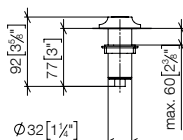

Standard article	82 434 809 FF	FF	£
Chrome	-00		265.70
Brushed Chrome	-93		345.40
Platinum	-08		425.10
Brushed Platinum	-06		425.10
Champagne (22kt Gold)	-47		584.50
Brushed Champagne (22kt Gold)	-46		584.50
Durabrass (23kt Gold)	-09		558.00
Brushed Durabrass (23kt Gold)	-28		558.00
Brushed Bronze	-42		425.20
Dark Chrome	-19		398.50
Brushed Dark Platinum	-99		398.50
Matte Black	-33		358.60

10 713 809

1. **VAIA AIR SWITCH Control button**
2. for controlling a waste disposal unit
3. **Compatible with waste disposal units with integrated air switch made by Insinkerator®, e.g. Evolution.**
4. **The products are not available in all markets, please contact your Dornbracht sales force.**
5. **For more information go to www.insinkerator.com**
6. **Fits VAIA**
7. **Custom-made options**
8. Finish variants