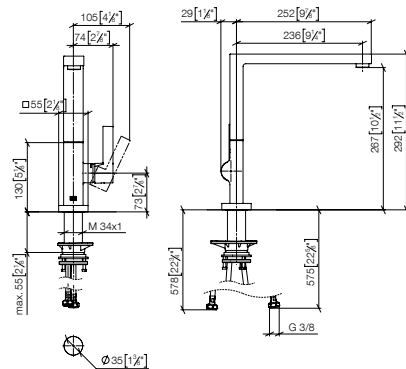

Custom-made options

- Finish variants
- Red/blue marking
- Swivel limitation
- without logo

Standard article	33 800 680 FF	FF	£
Chrome	-00		1,298.80
Platinum	-08		2,078.20
Brushed Platinum	-06		2,078.20
Champagne (22kt Gold)	-47		2,857.40
Brushed Champagne (22kt Gold)	-46		2,857.40
Brushed Durabronze (23kt Gold)	-28		2,727.50
Brushed Bronze	-42		2,078.10
Dark Chrome	-19		1,948.30
Brushed Dark Platinum	-99		1,948.30

Recommended miscellaneous
Dispenser with rosette

	82 439 970 FF	FF	£
Chrome	-00		294.40
Platinum	-08		471.00
Brushed Platinum	-06		471.00
Champagne (22kt Gold)	-47		647.70
Brushed Champagne (22kt Gold)	-46		647.70
Brushed Durabronze (23kt Gold)	-28		618.20
Brushed Bronze	-42		470.90
Dark Chrome	-19		441.50
Brushed Dark Platinum	-99		529.80