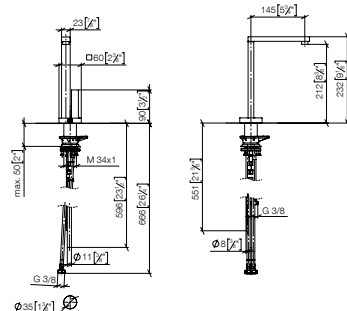

LOT HOT & COLD WATER DISPENSER

- 145mm projection
- fixed spout
- laminar flow
- provides filtered, hot water up to 93°C
- Provides filtered water
- max. flow 3.8 l/min at 3 bar flow pressure
- mechanical valve
- lead-free
- lever
- This product can help a building meet the requirements of Green Building Rating Systems, e.g. LEED®, BREEAM®, DGNB

A minimum flow pressure of 3 bar is necessary for the HOT & COLD WATER DISPENSER to work perfectly in conjunction with a hot water tank and filter.

The installation must be above a kitchen sink.

The filter cartridge must be changed every six months. The installation instructions contain further information for guidance.

Detailed planning information and technical data can be found at www.dornbracht.com/ professional