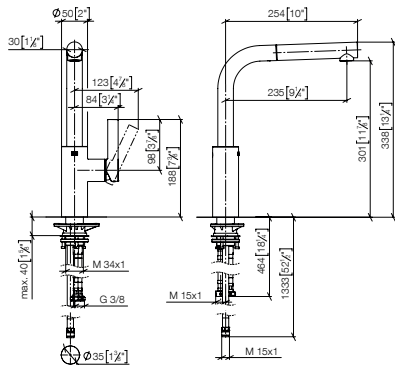

33 840 790

ELIO Single-lever mixer Pull-out

- 235mm projection
- pivotable spout 360°
- air-enriched flow
- fabric braided hose 1500 mm
- max. flow 8.8 l/min at 3 bar flow pressure
- lead-free
- This product can help a building meet the requirements of Green Building Rating Systems, e.g. LEED®, BREEAM®, DGNB

Intrinsic protection against back flow.

Custom-made options

- Finish variants
- Red/blue marking
- without logo

Recommended miscellaneous
Strainer waste with control handle

	10 712 970 FF	FF	£
Chrome	-00		176.70
Brushed Chrome	-93		229.80
Platinum	-08		282.70
Brushed Platinum	-06		282.70
Champagne (22kt Gold)	-47		388.70
Brushed Champagne (22kt Gold)	-46		388.70
Brushed Durabronze (23kt Gold)	-28		371.10
Brushed Bronze	-42		282.80
Dark Chrome	-19		265.00
Brushed Dark Platinum	-99		265.10

Recommended miscellaneous
Dispenser without rosette

	82 424 970 FF	FF	£
Chrome	-00		236.40
Brushed Chrome	-93		307.40
Platinum	-08		378.10
Brushed Platinum	-06		378.10
Champagne (22kt Gold)	-47		520.10
Brushed Champagne (22kt Gold)	-46		520.10
Brushed Durabronze (23kt Gold)	-28		496.40
Brushed Bronze	-42		378.20
Dark Chrome	-19		354.40
Brushed Dark Platinum	-99		425.40

33 871 790

ELIO Single-lever mixer Pull-out with spray function

- 219mm projection
- pivoting spout 360°
- air-enriched flow and spray flow
- fabric braided hose 1500 mm
- max. flow 8 l/min at 3 bar flow pressure
- lead-free
- This product can help a building meet the requirements of Green Building Rating Systems, e.g. LEED®, BREEAM®, DGNB