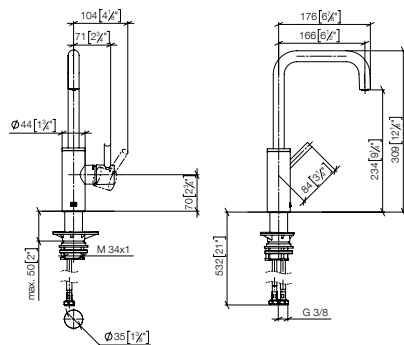

- **166mm projection**
- pivotable spout 360°
- Optional swivel limiter available with swivel limiter set 12 820 970 90
- air-enriched flow
- max. flow 8 l/min at 3 bar flow pressure
- lead-free
- This product can help a building meet the requirements of Green Building Rating Systems, e.g. LEED®, BREEAM®, DGNB
- WRAS

Custom-made options

- Finish variants
- Red/blue marking
- without logo

Recommended miscellaneous
Strainer waste with control handle

	10 712 970 FF	FF	£
Chrome	-00		176.70
Brushed Chrome	-93		229.80
Platinum	-08		282.70
Brushed Platinum	-06		282.70
Champagne (22kt Gold)	-47		388.70
Brushed Champagne (22kt Gold)	-46		388.70
Brushed Durabrass (23kt Gold)	-28		371.10
Brushed Bronze	-42		282.80
Dark Chrome	-19		265.00
Brushed Dark Platinum	-99		265.10
Matte Black	-33		238.40

Recommended miscellaneous
Dispenser without rosette

	82 424 970 FF	FF	£
Chrome	-00		236.40
Brushed Chrome	-93		307.40
Platinum	-08		378.10
Brushed Platinum	-06		378.10
Champagne (22kt Gold)	-47		520.10
Brushed Champagne (22kt Gold)	-46		520.10
Brushed Durabrass (23kt Gold)	-28		496.40
Brushed Bronze	-42		378.20
Dark Chrome	-19		354.40
Brushed Dark Platinum	-99		425.40
Matte Black	-33		319.10