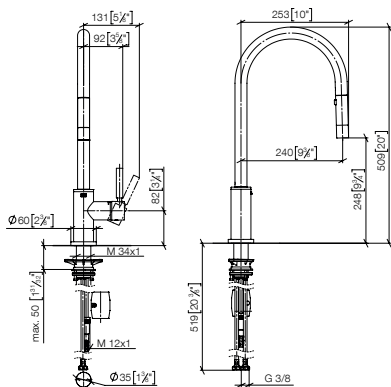

33 870 888

TARA Single-lever mixer Pull-down with spray function

- 240mm projection
- pivotable spout 360°
- Optional swivel limiter available with swivel limiter set 12 823 970 90
- laminar and spray flow
- 1800 mm metal shower hose
- sprayface with anti-scaling system
- max. flow 10.4 l/min at 3 bar flow pressure
- lead-free
- Flow modes can be changed while the water is running
- This product can help a building meet the requirements of Green Building Rating Systems, e.g. LEED®, BREEAM®, DGNB

Intrinsic protection against back flow.

Custom-made options

- Finish variants
- Red/blue marking
- without logo

	10 710 970 FF	FF	£
Chrome	-00		176.70
Brushed Chrome	-93		229.80
Platinum	-08		282.70
Brushed Platinum	-06		282.70
Champagne (22kt Gold)	-47		388.70
Brushed Champagne (22kt Gold)	-46		388.70
Durabrass (23kt Gold)	-09		371.10
Brushed Durabrass (23kt Gold)	-28		371.10
Brushed Bronze	-42		282.80
Dark Chrome	-19		265.00
Brushed Dark Platinum	-99		265.10
Matte Black	-33		238.40

	82 444 970 FF	FF	£
Chrome	-00		257.30
Brushed Chrome	-93		334.50
Platinum	-08		411.60
Brushed Platinum	-06		411.60
Champagne (22kt Gold)	-47		566.10
Brushed Champagne (22kt Gold)	-46		566.10
Durabrass (23kt Gold)	-09		540.30
Brushed Durabrass (23kt Gold)	-28		540.30
Brushed Bronze	-42		411.70
Dark Chrome	-19		385.80
Brushed Dark Platinum	-99		385.80
Matte Black	-33		347.30

33 880 888

TARA Profi single-lever mixer

- 200mm projection
- pivotable spout 360°
- air-enriched flow and spray flow
- sprayface with anti-scaling system
- max. flow 7 l/min at 3 bar flow pressure
- lead-free
- This product can help a building meet the requirements of Green Building Rating Systems, e.g. LEED®, BREEAM®, DGNB