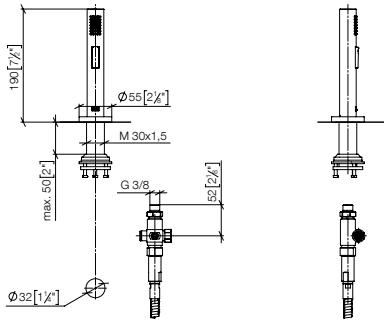

27 731 970

Rinsing spray set

- with round rosette
- spray flow
- automatic spout/shower diverter
- fabric braided hose 1500 mm
- sprayface with anti-scaling system
- lead-free

Can only be combined with 32815682, 33826861, 32815861, 33836888, 32816888, 20816892, 33836875, 32815875.

Intrinsic protection against back flow.

Residual water may emerge from the spray after closing.

Operating unit can be positioned freely.

Custom-made options

- Finish variants
- without logo

Standard article	27 731 970 FF	FF	£
Chrome	-00		470.90
Brushed Chrome	-93		612.20
Platinum	-08		753.30
Brushed Platinum	-06		753.30
Champagne (22kt Gold)	-47		1,036.00
Brushed Champagne (22kt Gold)	-46		1,036.00
Durabrass (23kt Gold)	-09		988.90
Brushed Durabrass (23kt Gold)	-28		988.90
Brushed Bronze	-42		753.40
Dark Chrome	-19		706.30
Brushed Dark Platinum	-99		706.30
Matte Black	-33		635.70

27 799 970

Profi spray set

- spray flow
- automatic diverter for spout/Profi spray set
- sprayface with anti-scaling system
- lead-free

Can only be combined with 32815682, 33826861, 32815861, 33836888, 32816888, 20816892, 33836875, 32815875.

Intrinsic protection against back flow.

Operating unit can be positioned freely.