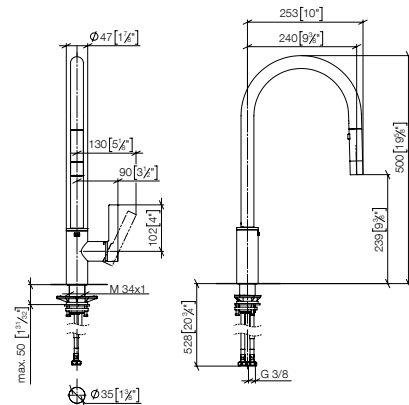

TARA ULTRA

33 870 875

TARA ULTRA Single-lever mixer Pull-down with spray

1. **function**
2. 240mm projection
   - pivotable spout 360°
   - Optional swivel limiter available with swivel limiter set 12 823 970 90
   - laminar and spray flow
   - 1800 mm metal shower hose
   - sprayface with anti-scaling system
   - max. flow 10.4 l/min at 3 bar flow pressure
   - lead-free
   - Flow modes can be changed while the water is running
   - This product can help a building meet the requirements of Green Building Rating Systems, e.g. LEED®, BREEAM®, DGNB

Intrinsic protection against back flow.

Custom-made options

- Finish variants
- Red/blue marking
- without logo

Recommended miscellaneous
Strainer waste with control handle

	10 712 970 FF	FF	£
Chrome	-00		176.70
Brushed Chrome	-93		229.80
Platinum	-08		282.70
Brushed Platinum	-06		282.70
Champagne (22kt Gold)	-47		388.70
Brushed Champagne (22kt Gold)	-46		388.70
Brushed Durabronze (23kt Gold)	-28		371.10
Brushed Bronze	-42		282.80
Dark Chrome	-19		265.00
Brushed Dark Platinum	-99		265.10
Matte Black	-33		238.40

Recommended miscellaneous
Dispenser without rosette

	82 424 970 FF	FF	£
Chrome	-00		236.40
Brushed Chrome	-93		307.40
Platinum	-08		378.10
Brushed Platinum	-06		378.10
Champagne (22kt Gold)	-47		520.10
Brushed Champagne (22kt Gold)	-46		520.10
Brushed Durabronze (23kt Gold)	-28		496.40
Brushed Bronze	-42		378.20
Dark Chrome	-19		354.40
Brushed Dark Platinum	-99		425.40
Matte Black	-33		319.10