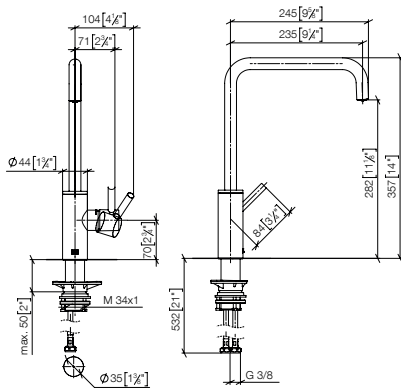

Custom-made options

- Finish variants
- Red/blue marking
- without logo

Recommended miscellaneous
Strainer waste with control handle

	10 712 970 FF	FF	£
Chrome	-00		176.70
Brushed Chrome	-93		229.80
Platinum	-08		282.70
Brushed Platinum	-06		282.70
Champagne (22kt Gold)	-47		388.70
Brushed Champagne (22kt Gold)	-46		388.70
Brushed Durabronze (23kt Gold)	-28		371.10
Brushed Bronze	-42		282.80
Dark Chrome	-19		265.00
Brushed Dark Platinum	-99		265.10
Matte Black	-33		238.40

Standard article	33 815 861 FF	FF	£
Chrome	-00		714.40
Brushed Chrome	-93		928.80
Platinum	-08		1,143.10
Brushed Platinum	-06		1,143.10
Champagne (22kt Gold)	-47		1,571.70
Brushed Champagne (22kt Gold)	-46		1,571.70
Brushed Durabronze (23kt Gold)	-28		1,500.20
Brushed Bronze	-42		1,143.10
Dark Chrome	-19		1,071.60
Brushed Dark Platinum	-99		1,071.60
Matte Black	-33		964.50

Recommended miscellaneous
Dispenser without rosette

	82 424 970 FF	FF	£
Chrome	-00		236.40
Brushed Chrome	-93		307.40
Platinum	-08		378.10
Brushed Platinum	-06		378.10
Champagne (22kt Gold)	-47		520.10
Brushed Champagne (22kt Gold)	-46		520.10
Brushed Durabronze (23kt Gold)	-28		496.40
Brushed Bronze	-42		378.20
Dark Chrome	-19		354.40
Brushed Dark Platinum	-99		425.40
Matte Black	-33		319.10