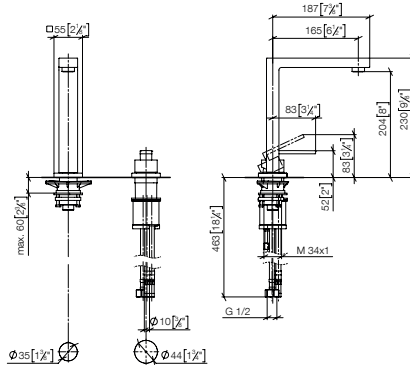

32 805 680

LOT BAR TAP Two-hole mixer with individual rosettes

- **165mm projection**
- pivotable spout 360°
- air-enriched flow
- max. flow 8 l/min at 3 bar flow pressure
- lead-free
- WRAS
- This product can help a building meet the requirements of Green Building Rating Systems, e.g. LEED®, BREEAM®, DGNB

Operating unit can be positioned freely.

Custom-made options

- Finish variants
- Red/blue marking
- without logo

Standard article	32 805 680 FF	FF	£
Chrome	-00		1,272.10
Platinum	-08		2,035.20
Brushed Platinum	-06		2,035.20
Champagne (22kt Gold)	-47		2,798.60
Brushed Champagne (22kt Gold)	-46		2,798.60
Brushed Durabronze (23kt Gold)	-28		2,671.40
Brushed Bronze	-42		2,035.20
Dark Chrome	-19		1,908.10
Brushed Dark Platinum	-99		1,800.00

Recommended miscellaneous
Dispenser with rosette

	82 439 970 FF	FF	£
Chrome	-00		294.40
Platinum	-08		471.00
Brushed Platinum	-06		471.00
Champagne (22kt Gold)	-47		647.70
Brushed Champagne (22kt Gold)	-46		647.70
Brushed Durabronze (23kt Gold)	-28		618.20
Brushed Bronze	-42		470.90
Dark Chrome	-19		441.50
Brushed Dark Platinum	-99		529.80

33 800 680

LOT Single-lever mixer

- **236mm projection**
- pivotable spout 360°
- air-enriched flow
- max. flow 8 l/min at 3 bar flow pressure
- lead-free
- This product can help a building meet the requirements of Green Building Rating Systems, e.g. LEED®, BREEAM®, DGNB