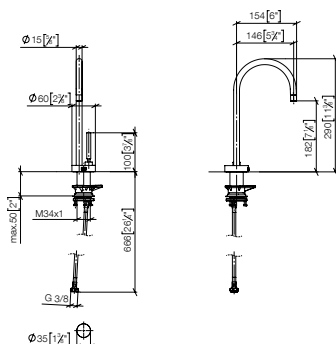

17 872 888
NEW

TARA COLD WATER DISPENSER

- 146mm projection
- pivotable spout 360°
- laminar flow
- Provides filtered water
- max. flow 3.8 l/min at 3 bar flow pressure
- mechanical valve
- lead-free
- This product can help a building meet the requirements of Green Building Rating Systems, e.g. LEED®, BREEAM®, DGNB

The filter cartridge must be changed every six months. The installation instructions contain further information for guidance.

Detailed planning information and technical data can be found at www.dornbracht.com/professional

Standard article	17 872 888 FF	FF	£
Chrome	-00		985.50
Brushed Chrome	-93		1,281.20
Platinum	-08		1,576.90
Brushed Platinum	-06		1,576.90
Champagne (22kt Gold)	-47		2,168.10
Brushed Champagne (22kt Gold)	-46		2,168.10
Durabrass (23kt Gold)	-09		2,069.60
Brushed Durabrass (23kt Gold)	-28		2,069.60
Brushed Bronze	-42		1,576.90
Dark Chrome	-19		1,478.40
Brushed Dark Platinum	-99		1,478.40
Matte Black	-33		1,330.50

Recommended miscellaneous
Filter with filter head

	12 894 970 FF	FF	£
Accessories	90		281.90