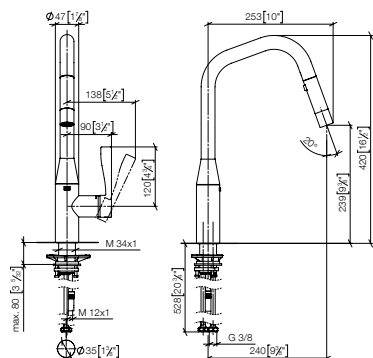

Intrinsic protection against back flow.

Custom-made options

- Finish variants
- Red/blue marking
- without logo

Recommended miscellaneous Strainer waste with control handle

	10 712 970 FF	FF	£
Chrome	-00		176.70
Brushed Chrome	-93		229.80
Platinum	-08		282.70
Brushed Platinum	-06		282.70
Champagne (22kt Gold)	-47		388.70
Brushed Champagne (22kt Gold)	-46		388.70
Brushed Durabronze (23kt Gold)	-28		371.10
Brushed Bronze	-42		282.80
Dark Chrome	-19		265.00
Brushed Dark Platinum	-99		265.10
Matte Black	-33		238.40

Recommended miscellaneous Dispenser without rosette

	82 424 970 FF	FF	£
Chrome	-00		236.40
Brushed Chrome	-93		307.40
Platinum	-08		378.10
Brushed Platinum	-06		378.10
Champagne (22kt Gold)	-47		520.10
Brushed Champagne (22kt Gold)	-46		520.10
Brushed Durabronze (23kt Gold)	-28		496.40
Brushed Bronze	-42		378.20
Dark Chrome	-19		354.40
Brushed Dark Platinum	-99		425.40
Matte Black	-33		319.10