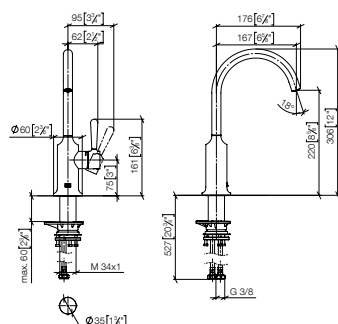

Custom-made options

- Finish variants
- Red/blue marking
- without logo

Standard article 33 805 809 FF FF £

	FF	£
Chrome	-00	737.40
Brushed Chrome	-93	958.70
Platinum	-08	1,180.00
Brushed Platinum	-06	1,180.00
Champagne (22kt Gold)	-47	1,622.30
Brushed Champagne (22kt Gold)	-46	1,622.30
Durabronze (23kt Gold)	-09	1,548.50
Brushed Durabronze (23kt Gold)	-28	1,548.50
Brushed Bronze	-42	1,179.80
Dark Chrome	-19	1,106.20
Brushed Dark Platinum	-99	1,106.20
Matte Black	-33	995.60

Recommended miscellaneous Dispenser with rosette

82 434 809 FF FF £

	FF	£
Chrome	-00	265.70
Brushed Chrome	-93	345.40
Platinum	-08	425.10
Brushed Platinum	-06	425.10
Champagne (22kt Gold)	-47	584.50
Brushed Champagne (22kt Gold)	-46	584.50
Durabronze (23kt Gold)	-09	558.00
Brushed Durabronze (23kt Gold)	-28	558.00
Brushed Bronze	-42	425.20
Dark Chrome	-19	398.50
Brushed Dark Platinum	-99	398.50
Matte Black	-33	358.60