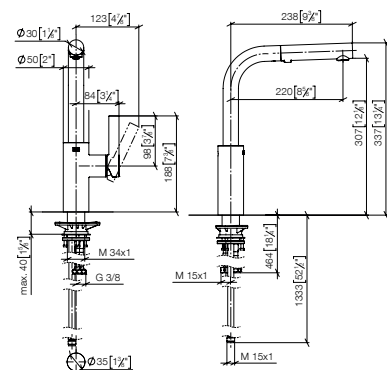

Custom-made options

- Finish variants
- Red/blue marking
- without logo

	10 712 970 FF	FF	£
Chrome	-00		176.70
Brushed Chrome	-93		229.80
Platinum	-08		282.70
Brushed Platinum	-06		282.70
Champagne (22kt Gold)	-47		388.70
Brushed Champagne (22kt Gold)	-46		388.70
Brushed Durabronze (23kt Gold)	-28		371.10
Brushed Bronze	-42		282.80
Dark Chrome	-19		265.00
Brushed Dark Platinum	-99		265.10

	82 424 970 FF	FF	£
Chrome	-00		236.40
Brushed Chrome	-93		307.40
Platinum	-08		378.10
Brushed Platinum	-06		378.10
Champagne (22kt Gold)	-47		520.10
Brushed Champagne (22kt Gold)	-46		520.10
Brushed Durabronze (23kt Gold)	-28		496.40
Brushed Bronze	-42		378.20
Dark Chrome	-19		354.40
Brushed Dark Platinum	-99		425.40