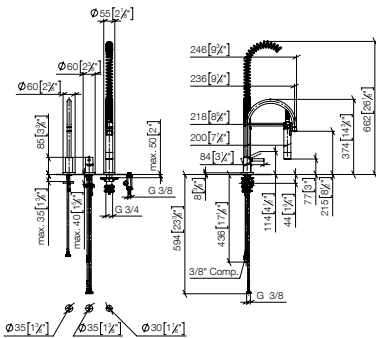

TARA Two-hole mixer with individual rosettes with profi spray set

- 236mm projection
- pivotable spout 360°
- Optional swivel limiter available with swivel limiter set 12 820 970 90
- air-enriched flow and spray flow
- automatic spout/shower diverter
- sprayface with anti-scaling system
- max. flow 8.3 l/min at 3 bar flow pressure
- lead-free
- This product can help a building meet the requirements of Green Building Rating Systems, e.g. LEED®, BREEAM®, DGNB

Intrinsic protection against back flow.

Operating unit can be positioned freely.

Custom-made options

- Finish variants
- Red/blue marking
- without logo

Set	1x 32 816 888 FF		1x 27 799 970 FF		Total price:
	FF	£	FF	£	
Chrome	-00	981.50	-00	1,218.30	2,199.80
Brushed Chrome	-93	1,275.90	-93	1,583.60	2,859.50
Platinum	-08	1,570.30	-08	1,949.20	3,519.50
Brushed Platinum	-06	1,570.30	-06	1,949.20	3,519.50
Brushed Bronze	-42	1,570.40	-42	1,949.20	3,519.60
Dark Chrome	-19	1,472.20	-19	1,827.40	3,299.60
Brushed Dark Platinum	-99	1,472.20	-99	1,827.40	3,299.60

Set	10 710 970 FF		£
	FF	£	
Chrome	-00	176.70	
Brushed Chrome	-93	229.80	
Platinum	-08	282.70	
Brushed Platinum	-06	282.70	
Brushed Bronze	-42	282.80	
Dark Chrome	-19	265.00	
Brushed Dark Platinum	-99	265.10	

Set	82 444 970 FF		£
	FF	£	
Chrome	-00	257.30	
Brushed Chrome	-93	334.50	
Platinum	-08	411.60	
Brushed Platinum	-06	411.60	
Brushed Bronze	-42	411.70	
Dark Chrome	-19	385.80	
Brushed Dark Platinum	-99	385.80