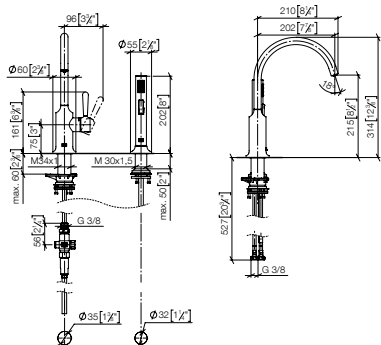

**Intrinsic protection against back flow.**

**Custom-made options**

- Finish variants
- Red/blue marking
- without logo

Set	1x 33 810 809 FF max. flow 7 l/min		1x 27 731 809 FF		Total price: £
	FF	£	FF	£	
Chrome	-00	816.50	-00	565.80	<b>1,382.30</b>
Brushed Chrome	-93	1,061.50	-93	735.40	<b>1,796.90</b>
Platinum	-08	1,306.60	-08	905.20	<b>2,211.80</b>
Brushed Platinum	-06	1,306.60	-06	905.20	<b>2,211.80</b>
Champagne (22kt Gold)	-47	1,796.30	-47	1,244.80	<b>3,041.10</b>
Brushed Champagne (22kt Gold)	-46	1,796.30	-46	1,244.80	<b>3,041.10</b>
Durabronze (23kt Gold)	-09	1,714.70	-09	1,188.20	<b>2,902.90</b>
Brushed Durabronze (23kt Gold)	-28	1,714.70	-28	1,188.20	<b>2,902.90</b>
Brushed Bronze	-42	1,306.30	-42	905.20	<b>2,211.50</b>
Dark Chrome	-19	1,224.90	-19	848.60	<b>2,073.50</b>
Brushed Dark Chrome	-99	1,224.90	-99	848.60	<b>2,073.50</b>
Matte Black	-33	1,102.40	-33	763.60	<b>1,866.00</b>