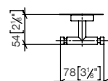

Generic miscellaneous

83 251 979

Hooks

- 50mm projection

Fits ELIO, ENO, MEM, META SQUARE, SYNC, TARA and TARA ULTRA

Custom-made options

- Finish variants

Standard article	83 251 979 FF	FF	£
Chrome	-00		65.10
Brushed Chrome	-93		84.70
Brushed Platinum	-06		104.30
Champagne (22kt Gold)	-47		143.20
Brushed Champagne (22kt Gold)	-46		143.20
Brushed Durabronze (23kt Gold)	-28		136.70
Brushed Bronze	-42		104.10
Dark Chrome	-19		97.60
Brushed Dark Platinum	-99		117.30
Matte Black	-33		88.00

83 256 976

Hooks in two parts

- width 126mm
- Height: 47 mm
- 49mm projection

Fits ELIO, ENO, LOT, MEM and TARA ULTRA

Standard article	83 256 976 FF	FF	£
Chrome	-00		73.40
Brushed Chrome	-93		95.50
Brushed Platinum	-06		117.50
Dark Chrome	-19		110.20
Brushed Dark Platinum	-99		132.30
Matte Black	-33		99.20

83 256 979

Hooks in two parts

- width 80mm
- 55mm projection

Fits ELIO, ENO, MEM, META SQUARE, SYNC and TARA ULTRA

Custom-made options

- Finish variants

Standard article	83 256 979 FF	FF	£
Chrome	-00		121.10
Brushed Chrome	-93		157.50
Brushed Platinum	-06		193.80
Champagne (22kt Gold)	-47		266.40
Brushed Champagne (22kt Gold)	-46		266.40
Brushed Durabronze (23kt Gold)	-28		254.30
Brushed Bronze	-42		193.70
Dark Chrome	-19		181.70
Brushed Dark Platinum	-99		218.30
Matte Black	-33		155.80