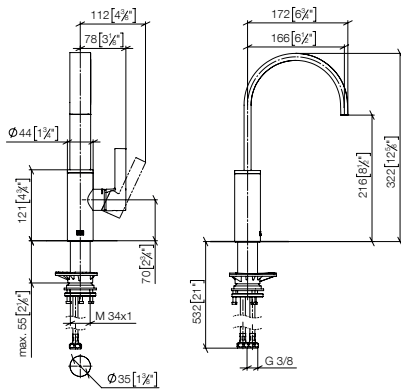

33 805 682

MEM BAR TAP Single-lever mixer

- 166mm projection
- pivotable spout 360°
- Optional swivel limiter available with swivel limiter set 12 820 970 90
- air-enriched flow
- max. flow 6.3 l/min at 3 bar flow pressure
- lead-free
- This product can help a building meet the requirements of Green Building Rating Systems, e.g. LEED®, BREEAM®, DGNB
- WRAS

Custom-made options

- Finish variants
- Red/blue marking
- without logo

Recommended miscellaneous
Strainer waste with control handle

10 712 970 FF FF £

Chrome	-00	176.70
Brushed Chrome	-93	229.80
Platinum	-08	282.70
Brushed Platinum	-06	282.70
Champagne (22kt Gold)	-47	388.70
Brushed Champagne (22kt Gold)	-46	388.70
Brushed Durabronze (23kt Gold)	-28	371.10
Brushed Bronze	-42	282.80
Dark Chrome	-19	265.00
Brushed Dark Platinum	-99	265.10
Matte Black	-33	238.40

Recommended miscellaneous
Dispenser without rosette

82 424 970 FF FF £

Chrome	-00	236.40
Brushed Chrome	-93	307.40
Platinum	-08	378.10
Brushed Platinum	-06	378.10
Champagne (22kt Gold)	-47	520.10
Brushed Champagne (22kt Gold)	-46	520.10
Brushed Durabronze (23kt Gold)	-28	496.40
Brushed Bronze	-42	378.20
Dark Chrome	-19	354.40
Brushed Dark Platinum	-99	425.40
Matte Black	-33	319.10

33 800 682

MEM Single-lever mixer

- 201mm projection
- pivotable spout 360°
- Optional swivel limiter available with swivel limiter set 12 820 970 90
- air-enriched flow
- max. flow 6.3 l/min at 3 bar flow pressure
- lead-free
- This product can help a building meet the requirements of Green Building Rating Systems, e.g. LEED®, BREEAM®, DGNB
- WRAS