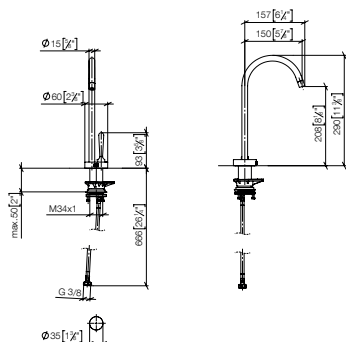

17 872 809
NEW

VAIA COLD WATER DISPENSER

- 150mm projection
- pivotable spout 360°
- laminar flow
- Provides filtered water
- max. flow 3.8 l/min at 3 bar flow pressure
- mechanical valve
- lead-free
- This product can help a building meet the requirements of Green Building Rating Systems, e.g. LEED®, BREEAM®, DGNB

The filter cartridge must be changed every six months. The installation instructions contain further information for guidance.

Detailed planning information and technical data can be found at www.dornbracht.com/professional

Standard article	17 872 809 FF	FF	£
Chrome		-00	1,075.10
Brushed Chrome		-93	1,397.60
Platinum		-08	1,720.20
Brushed Platinum		-06	1,720.20
Champagne (22kt Gold)		-47	2,365.20
Brushed Champagne (22kt Gold)		-46	2,365.20
Durabrass (23kt Gold)		-09	2,257.70
Brushed Durabrass (23kt Gold)		-28	2,257.70
Brushed Bronze		-42	1,720.20
Dark Chrome		-19	1,612.70
Brushed Dark Platinum		-99	1,612.70
Matte Black		-33	1,451.40

Recommended miscellaneous
Filter with filter head

	12 894 970 FF	FF	£
Accessories		90	281.90