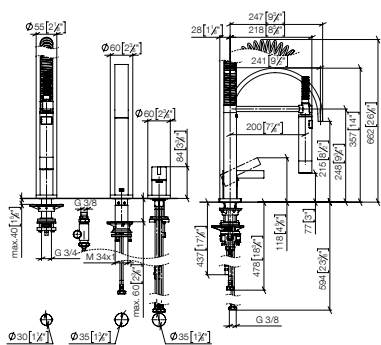

Custom-made options

- Finish variants
- Red/blue marking
- without logo

Set	1x 32 815 682 FF max. flow 6.3 l/min		1x 27 799 970 FF		Total price: £
	FF	£	FF	£	
Chrome	-00	1,235.40	-00	1,218.30	2,453.70
Brushed Chrome	-93	1,606.10	-93	1,583.60	3,189.70
Platinum	-08	1,976.60	-08	1,949.20	3,925.80
Brushed Platinum	-06	1,976.60	-06	1,949.20	3,925.80
Brushed Bronze	-42	1,976.70	-42	1,949.20	3,925.90
Dark Chrome	-19	1,853.10	-19	1,827.40	3,680.50
Brushed Dark Platinum	-99	1,853.10	-99	1,827.40	3,680.50

Recommended miscellaneous
Strainer waste with control handle

	10 710 970 FF		£
	FF	£	
Chrome	-00	176.70	
Brushed Chrome	-93	229.80	
Platinum	-08	282.70	
Brushed Platinum	-06	282.70	
Brushed Bronze	-42	282.80	
Dark Chrome	-19	265.00	
Brushed Dark Platinum	-99	265.10	

Recommended miscellaneous
Dispenser with rosette

	82 444 970 FF		£
	FF	£	
Chrome	-00	257.30	
Brushed Chrome	-93	334.50	
Platinum	-08	411.60	
Brushed Platinum	-06	411.60	
Brushed Bronze	-42	411.70	
Dark Chrome	-19	385.80	
Brushed Dark Platinum	-99	385.80