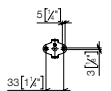

Fits TARA

Custom-made options

- Finish variants

Standard article	83 080 892 FF	FF	£
Chrome	-00		376.90
Brushed Chrome	-93		489.90
Platinum	-08		603.10
Brushed Platinum	-06		603.10
Champagne (22kt Gold)	-47		829.20
Brushed Champagne (22kt Gold)	-46		829.20
Brushed Durabronze (23kt Gold)	-28		791.50
Brushed Bronze	-42		603.00
Dark Chrome	-19		565.20
Brushed Dark Platinum	-99		646.10
Matte Black	-33		508.90