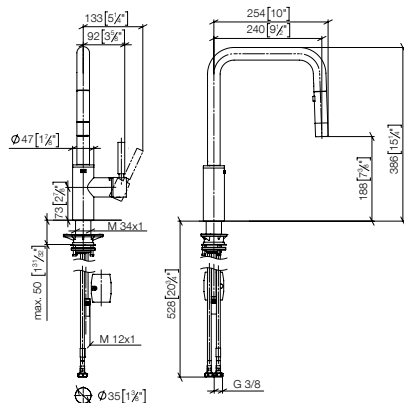

### Profi spray set

27 799 970

33 870 861

**META SQUARE Single-lever mixer Pull-down with spray function**

- **240mm projection**
- pivotable spout 360°
- Optional swivel limiter available with swivel limiter set 12 823 970 90
- laminar and spray flow
- 1800 mm metal shower hose
- sprayface with anti-scaling system
- max. flow 10.4 l/min at 3 bar flow pressure
- lead-free
- Flow modes can be changed while the water is running
- This product can help a building meet the requirements of Green Building Rating Systems, e.g. LEED®, BREEAM®, DGNB