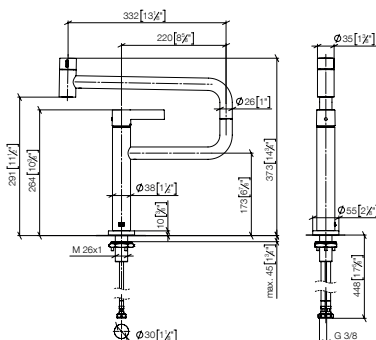

- 552mm projection
- pivotable spout 360°
- air-enriched flow
- max. flow 8 l/min at 3 bar flow pressure
- lead-free
- This product can help a building meet the requirements of Green Building Rating Systems, e.g. LEED®, BREEAM®, DGNB

Custom-made options

- Finish variants
- Red/blue marking
- without logo

Recommended miscellaneous
Strainer waste with control handle

	10 710 970 FF	FF	£
Chrome	-00		176.70
Brushed Chrome	-93		229.80
Platinum	-08		282.70
Brushed Platinum	-06		282.70
Champagne (22kt Gold)	-47		388.70
Brushed Champagne (22kt Gold)	-46		388.70
Brushed Durabronze (23kt Gold)	-28		371.10
Brushed Bronze	-42		282.80
Dark Chrome	-19		265.00
Brushed Dark Platinum	-99		265.10

Recommended miscellaneous
Dispenser with rosette

	82 444 970 FF	FF	£
Chrome		-00	257.30
Brushed Chrome		-93	334.50
Platinum		-08	411.60
Brushed Platinum		-06	411.60
Champagne (22kt Gold)		-47	566.10
Brushed Champagne (22kt Gold)		-46	566.10
Brushed Durabronze (23kt Gold)		-28	540.30
Brushed Bronze		-42	411.70
Dark Chrome		-19	385.80
Brushed Dark Platinum		-99	385.80