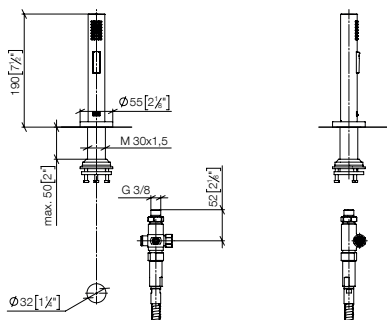

27 731 970

Rinsing spray set

- with round rosette
- spray flow
- automatic spout/shower diverter
- fabric braided hose 1500 mm
- sprayface with anti-scaling system
- lead-free

Can only be combined with 32815682, 33826861, 32815861, 33836888, 32816888, 20816892, 33836875, 32815875.

Intrinsic protection against back flow.

Residual water may emerge from the spray after closing.

Operating unit can be positioned freely.

Custom-made options

- Finish variants
- without logo

Standard article	27 731 970 FF	FF	£
Chrome		-00	470.90
Brushed Chrome		-93	612.20
Platinum		-08	753.30
Brushed Platinum		-06	753.30
Champagne (22kt Gold)		-47	1,036.00
Brushed Champagne (22kt Gold)		-46	1,036.00
Durabrass (23kt Gold)		-09	988.90
Brushed Durabrass (23kt Gold)		-28	988.90
Brushed Bronze		-42	753.40
Dark Chrome		-19	706.30
Brushed Dark Platinum		-99	706.30
Matte Black		-33	635.70

27 799 970

Profi spray set

- spray flow
- automatic diverter for spout/Profi spray set
- sprayface with anti-scaling system
- lead-free

Can only be combined with 32815682, 33826861, 32815861, 33836888, 32816888, 20816892, 33836875, 32815875.

Intrinsic protection against back flow.

Operating unit can be positioned freely.

Custom-made options

- Finish variants
- without logo

Standard article	27 799 970 FF	FF	£
Chrome		-00	1,218.30
Brushed Chrome		-93	1,583.60
Platinum		-08	1,949.20
Brushed Platinum		-06	1,949.20
Brushed Bronze		-42	1,949.20
Dark Chrome		-19	1,827.40
Brushed Dark Platinum		-99	1,827.40