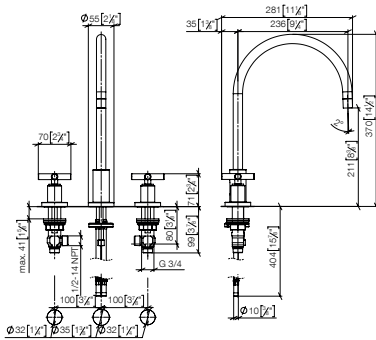

Custom-made options

- Finish variants
- Red/blue marking
- without logo

Recommended miscellaneous
Strainer waste with control handle

	10 710 970 FF	FF	£
Chrome	-00		176.70
Brushed Chrome	-93		229.80
Platinum	-08		282.70
Brushed Platinum	-06		282.70
Champagne (22kt Gold)	-47		388.70
Brushed Champagne (22kt Gold)	-46		388.70
Durabrass (23kt Gold)	-09		371.10
Brushed Durabrass (23kt Gold)	-28		371.10
Brushed Bronze	-42		282.80
Dark Chrome	-19		265.00
Brushed Dark Platinum	-99		265.10
Matte Black	-33		238.40

Recommended miscellaneous
Dispenser with rosette

	82 444 970 FF	FF	£
Chrome	-00		257.30
Brushed Chrome	-93		334.50
Platinum	-08		411.60
Brushed Platinum	-06		411.60
Champagne (22kt Gold)	-47		566.10
Brushed Champagne (22kt Gold)	-46		566.10
Durabrass (23kt Gold)	-09		540.30
Brushed Durabrass (23kt Gold)	-28		540.30
Brushed Bronze	-42		411.70
Dark Chrome	-19		385.80
Brushed Dark Platinum	-99		385.80
Matte Black	-33		347.30