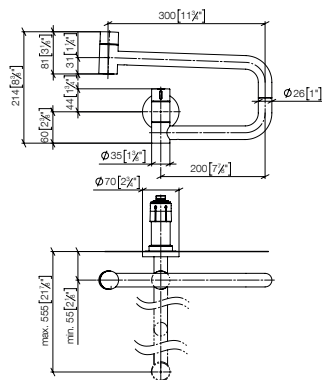

30 805 875

TARA ULTRA POT FILLER Cold-water valve

- 500mm projection
- pivoting spout
- laminar flow
- max. flow 5.7 l/min at 3 bar flow pressure
- min. recess depth 125 mm
- max. recess depth 80 mm
- lead-free
- This product can help a building meet the requirements of Green Building Rating Systems, e.g. LEED®, BREEAM®, DGNB
- WRAS

Custom-made options

- Finish variants
- without logo

Recommended miscellaneous
Aerator laminar with slit Laminar flow M24x1 - 11 l/min.

	90 23 01 026 03 FF	FF	£
Chrome	-00		45.30
Brushed Chrome	-93		58.90
Platinum	-08		57.70
Brushed Platinum	-06		65.90
Champagne (22kt Gold)	-47		90.70
Brushed Champagne (22kt Gold)	-46		90.70
Brushed Durabronze (23kt Gold)	-28		71.40
Brushed Bronze	-42		72.50
Dark Chrome	-19		68.00
Brushed Dark Platinum	-99		68.00

Standard article	30 805 875 FF	FF	£
Chrome		-00	1,116.30
Brushed Chrome		-93	1,451.20
Platinum		-08	1,786.00
Brushed Platinum		-06	1,786.00
Champagne (22kt Gold)		-47	2,455.90
Brushed Champagne (22kt Gold)		-46	2,455.90
Brushed Durabronze (23kt Gold)		-28	2,344.20
Brushed Bronze		-42	1,786.10
Dark Chrome		-19	1,674.50
Brushed Dark Platinum		-99	1,668.90

Required miscellaneous
POT FILLER Concealed wall elbow

	35 087 970 FF	FF	£
Concealed rough parts		90	233.00

33 845 875

TARA ULTRA PIVOT Single-lever mixer