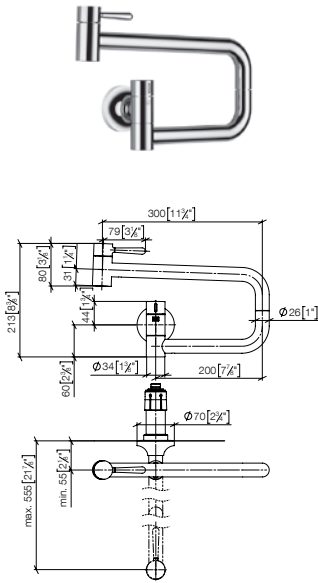

VAIA

30 805 809

VAIA POT FILLER Cold-water valve

- 500mm projection
- pivoting spout
- laminar flow
- max. flow 5.7 l/min at 3 bar flow pressure
- min. recess depth 125 mm
- max. recess depth 80 mm
- lead-free
- This product can help a building meet the requirements of Green Building Rating Systems, e.g. LEED®, BREEAM®, DGNB
- WRAS

Custom-made options

- Finish variants
- without logo

Recommended miscellaneous
Aerator laminar with slit Laminar flow
M24x1 - 11 l/min.

	90	23	01	026	03	FF	FF	£
Chrome							-00	45.30
Brushed Chrome							-93	58.90
Platinum							-08	57.70
Brushed Platinum							-06	65.90
Champagne (22kt Gold)							-47	90.70
Brushed Champagne (22kt Gold)							-46	90.70
Durabrass (23kt Gold)							-09	90.70
Brushed Durabrass (23kt Gold)							-28	71.40
Brushed Bronze							-42	72.50
Dark Chrome							-19	68.00
Brushed Dark Platinum							-99	68.00

Standard article	30 805 809	FF	FF	£
Chrome			-00	1,287.90
Brushed Chrome			-93	1,674.30
Platinum			-08	2,060.60
Brushed Platinum			-06	2,060.60
Champagne (22kt Gold)			-47	2,833.40
Brushed Champagne (22kt Gold)			-46	2,833.40
Durabrass (23kt Gold)			-09	2,704.60
Brushed Durabrass (23kt Gold)			-28	2,704.60
Brushed Bronze			-42	2,060.70
Dark Chrome			-19	1,931.90
Brushed Dark Platinum			-99	1,931.90

Required miscellaneous
POT FILLER Concealed wall elbow

	35 087 970	FF	FF	£
Concealed rough parts			90	233.00