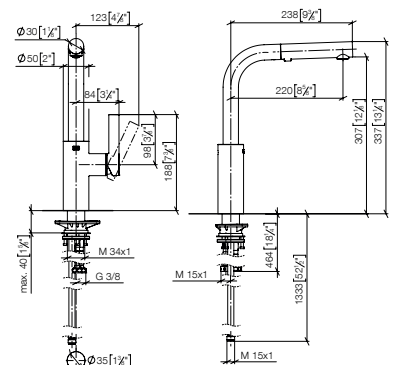

Intrinsic protection against back flow.

Custom-made options

- Finish variants
- Red/blue marking
- without logo

Recommended miscellaneous
Strainer waste with control handle

	10 712 970 FF	FF	£
Chrome	-00		176.70
Brushed Chrome	-93		229.80
Platinum	-08		282.70
Brushed Platinum	-06		282.70
Champagne (22kt Gold)	-47		388.70
Brushed Champagne (22kt Gold)	-46		388.70
Brushed Durabronze (23kt Gold)	-28		371.10
Brushed Bronze	-42		282.80
Dark Chrome	-19		265.00
Brushed Dark Platinum	-99		265.10

Recommended miscellaneous
Dispenser without rosette

	82 424 970 FF	FF	£
Chrome	-00		236.40
Brushed Chrome	-93		307.40
Platinum	-08		378.10
Brushed Platinum	-06		378.10
Champagne (22kt Gold)	-47		520.10
Brushed Champagne (22kt Gold)	-46		520.10
Brushed Durabronze (23kt Gold)	-28		496.40
Brushed Bronze	-42		378.20
Dark Chrome	-19		354.40
Brushed Dark Platinum	-99		425.40