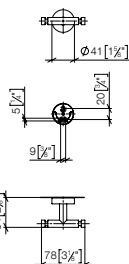

Generic miscellaneous

83 251 979

Hooks

- 50mm projection

Fits ELIO, ENO, MEM, META SQUARE, SYNC, TARA and TARA ULTRA

Custom-made options

- Finish variants

Standard article	83 251 979 FF	FF	£
Chrome	-00		65.10
Brushed Chrome	-93		84.70
Brushed Platinum	-06		104.30
Champagne (22kt Gold)	-47		143.20
Brushed Champagne (22kt Gold)	-46		143.20
Brushed Durabronze (23kt Gold)	-28		136.70
Brushed Bronze	-42		104.10
Dark Chrome	-19		97.60
Brushed Dark Platinum	-99		117.30
Matte Black	-33		88.00

83 256 976

Hooks in two parts

- width 126mm
- Height: 47 mm
- 49mm projection

Fits ELIO, ENO, LOT, MEM and TARA ULTRA

Standard article	83 256 976 FF	FF	£
Chrome	-00		73.40
Brushed Chrome	-93		95.50
Brushed Platinum	-06		117.50
Dark Chrome	-19		110.20
Brushed Dark Platinum	-99		132.30
Matte Black	-33		99.20

83 256 979

Hooks in two parts

- width 80mm
- 55mm projection

Fits ELIO, ENO, MEM, META SQUARE, SYNC and TARA ULTRA

Custom-made options

- Finish variants

Standard article	83 256 979 FF	FF	£
Chrome	-00		121.10
Brushed Chrome	-93		157.50
Brushed Platinum	-06		193.80
Champagne (22kt Gold)	-47		266.40
Brushed Champagne (22kt Gold)	-46		266.40
Brushed Durabronze (23kt Gold)	-28		254.30
Brushed Bronze	-42		193.70
Dark Chrome	-19		181.70
Brushed Dark Platinum	-99		218.30
Matte Black	-33		155.80