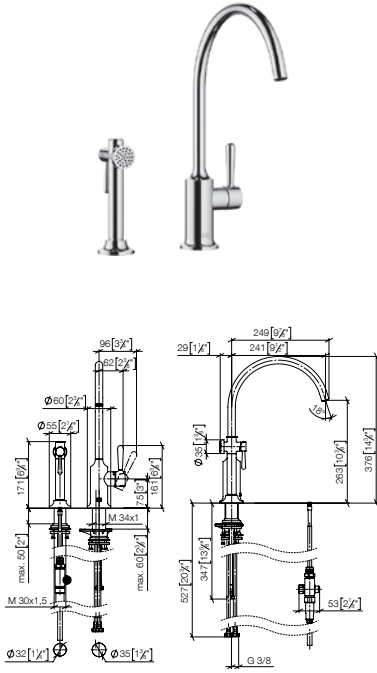

**Intrinsic protection against back flow.**

**Custom-made options**

- Finish variants
- Red/blue marking
- without logo

Set	1x 33 826 809 FF max. flow 7 l/min		1x 27 718 809 FF		Total price: £
	FF	£	FF	£	
Chrome	-00	846.10	-00	594.70	<b>1,440.80</b>
Brushed Chrome	-93	1,099.90	-93	773.10	<b>1,873.00</b>
Platinum	-08	1,353.80	-08	951.60	<b>2,305.40</b>
Brushed Platinum	-06	1,353.80	-06	951.60	<b>2,305.40</b>
Champagne (22kt Gold)	-47	1,861.40	-47	1,308.30	<b>3,169.70</b>
Brushed Champagne (22kt Gold)	-46	1,861.40	-46	1,308.30	<b>3,169.70</b>
Durabronz (23kt Gold)	-09	1,776.80	-09	1,248.90	<b>3,025.70</b>
Brushed Durabronz (23kt Gold)	-28	1,776.80	-28	1,248.90	<b>3,025.70</b>
Brushed Bronze	-42	1,353.80	-42	951.50	<b>2,305.30</b>
Dark Chrome	-19	1,269.30	-19	892.20	<b>2,161.50</b>
Brushed Dark Chrome	-99	1,269.30	-99	892.20	<b>2,161.50</b>
Matte Black	-33	1,142.30	-33	802.90	<b>1,945.20</b>