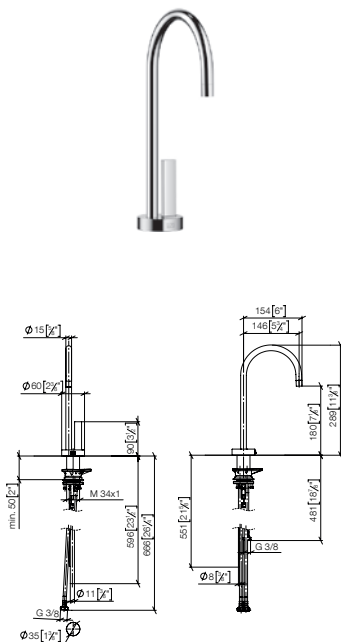

Detailed planning information and technical data can be found at [www.dornbracht.com/professional](http://www.dornbracht.com/professional)

Standard article	17 871 875 FF	FF	£
Chrome	-00		1,015.30
Brushed Chrome	-93		1,319.80
Platinum	-08		1,624.40
Brushed Platinum	-06		1,624.40
Champagne (22kt Gold)	-47		2,233.70
Brushed Champagne (22kt Gold)	-46		2,233.70
Brushed Durabronze (23kt Gold)	-28		2,132.10
Brushed Bronze	-42		1,624.40
Dark Chrome	-19		1,522.90
Brushed Dark Platinum	-99		1,522.90
Matte Black	-33		1,370.50