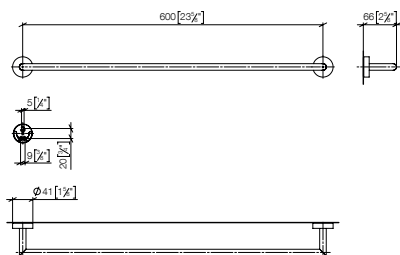

83 060 979

**Towel bar**

- gauge 600 mm
- width 640mm
- 65mm projection

**Fits ELIO, ENO, MEM, META SQUARE, SYNC and TARA ULTRA****Custom-made options**

- Finish variants
- Gauge modification

Standard article	83 060 979 FF	FF	£
Chrome		-00	263.30
Brushed Chrome		-93	342.30
Brushed Platinum		-06	421.20
Champagne (22kt Gold)		-47	579.30
Brushed Champagne (22kt Gold)		-46	579.30
Brushed Durabronze (23kt Gold)		-28	552.90
Brushed Bronze		-42	421.20
Dark Chrome		-19	394.90
Brushed Dark Platinum		-99	473.80
Matte Black		-33	338.60