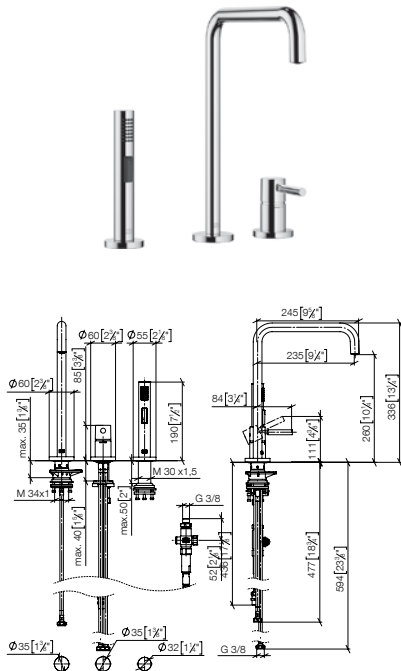

Custom-made options

- Finish variants
- Red/blue marking
- without logo

	1x 32 815 861 FF	max. flow 8 l/min	1x 27 731 970 FF	Total price:	
Set	FF	£	FF	£	
Chrome	-00	897.20	-00	470.90	1,368.10
Brushed Chrome	-93	1,166.40	-93	612.20	1,778.60
Platinum	-08	1,435.50	-08	753.30	2,188.80
Brushed Platinum	-06	1,435.50	-06	753.30	2,188.80
Champagne (22kt Gold)	-47	1,973.80	-47	1,036.00	3,009.80
Brushed Champagne (22kt Gold)	-46	1,973.80	-46	1,036.00	3,009.80
Brushed Durabronze (23kt Gold)	-28	1,884.10	-28	988.90	2,873.00
Brushed Bronze	-42	1,435.50	-42	753.40	2,188.90
Dark Chrome	-19	1,345.80	-19	706.30	2,052.10
Brushed Dark Platinum	-99	1,345.80	-99	706.30	2,052.10
Matte Black	-33	1,211.30	-33	635.70	1,847.00

Recommended miscellaneous
Strainer waste with control handle

	10 710 970 FF	FF	£
Chrome	-00		176.70
Brushed Chrome	-93		229.80
Platinum	-08		282.70
Brushed Platinum	-06		282.70
Champagne (22kt Gold)	-47		388.70
Brushed Champagne (22kt Gold)	-46		388.70
Brushed Durabronze (23kt Gold)	-28		371.10
Brushed Bronze	-42		282.80
Dark Chrome	-19		265.00
Brushed Dark Platinum	-99		265.10
Matte Black	-33		238.40

Recommended miscellaneous
Dispenser with rosette

	82 444 970 FF	FF	£
Chrome	-00		257.30
Brushed Chrome	-93		334.50
Platinum	-08		411.60
Brushed Platinum	-06		411.60
Champagne (22kt Gold)	-47		566.10
Brushed Champagne (22kt Gold)	-46		566.10
Brushed Durabronze (23kt Gold)	-28		540.30
Brushed Bronze	-42		411.70
Dark Chrome	-19		385.80
Brushed Dark Platinum	-99		385.80
Matte Black	-33		347.30