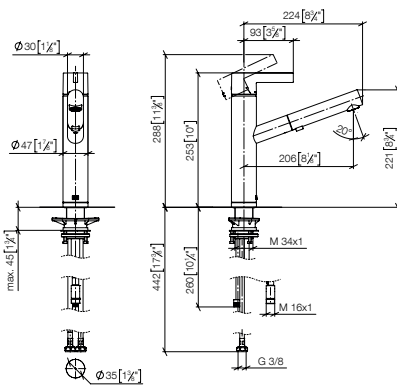

Intrinsic protection against back flow.

Custom-made options

- Finish variants
- Red/blue marking
- without logo

Standard article	33 876 760 FF	FF	£
Chrome	-00		664.70
Brushed Chrome	-93		864.10
Platinum	-08		1,063.50
Brushed Platinum	-06		1,063.50
Champagne (22kt Gold)	-47		1,462.30
Brushed Champagne (22kt Gold)	-46		1,462.30
Brushed Durabronze (23kt Gold)	-28		1,395.90
Brushed Bronze	-42		1,063.50
Dark Chrome	-19		997.00
Brushed Dark Platinum	-99		997.00

Recommended miscellaneous
Strainer waste with control handle

	10 712 970 FF	FF	£
Chrome	-00		176.70
Brushed Chrome	-93		229.80
Platinum	-08		282.70
Brushed Platinum	-06		282.70
Champagne (22kt Gold)	-47		388.70
Brushed Champagne (22kt Gold)	-46		388.70
Brushed Durabronze (23kt Gold)	-28		371.10
Brushed Bronze	-42		282.80
Dark Chrome	-19		265.00
Brushed Dark Platinum	-99		265.10

Recommended miscellaneous
Dispenser without rosette

	82 424 970 FF	FF	£
Chrome	-00		236.40
Brushed Chrome	-93		307.40
Platinum	-08		378.10
Brushed Platinum	-06		378.10
Champagne (22kt Gold)	-47		520.10
Brushed Champagne (22kt Gold)	-46		520.10
Brushed Durabronze (23kt Gold)	-28		496.40
Brushed Bronze	-42		378.20
Dark Chrome	-19		354.40
Brushed Dark Platinum	-99		425.40