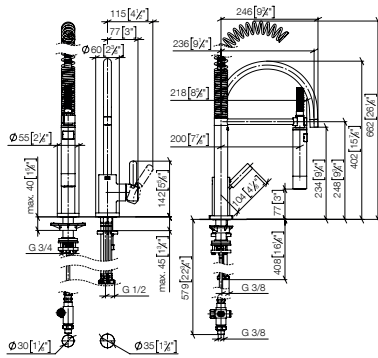

33 836 875 +
27 799 970

TARA ULTRA Single-lever mixer with profi spray set

- 241 mm projection
- pivotable spout 360°
- air-enriched flow and spray flow
- automatic spout/shower diverter
- sprayface with anti-scaling system
- max. flow 8 l/min at 3 bar flow pressure
- lead-free
- This product can help a building meet the requirements of Green Building Rating Systems, e.g. LEED®, BREEAM®, DGNB

Intrinsic protection against back flow.

Custom-made options

- Finish variants
- Red/blue marking
- without logo

Set	1x 33 836 875 FF		1x 27 799 970 FF		Total price:
	FF	£	FF	£	
Chrome	-00	686.10	-00	1,218.30	1,904.40
Brushed Chrome	-93	892.00	-93	1,583.60	2,475.60
Platinum	-08	1,097.80	-08	1,949.20	3,047.00
Brushed Platinum	-06	1,097.80	-06	1,949.20	3,047.00
Brushed Bronze	-42	1,097.70	-42	1,949.20	3,046.90
Dark Chrome	-19	1,029.20	-19	1,827.40	2,856.60
Brushed Dark Platinum	-99	1,029.20	-99	1,827.40	2,856.60

	10 710 970 FF		£
	FF	£	
Chrome	-00	176.70	
Brushed Chrome	-93	229.80	
Platinum	-08	282.70	
Brushed Platinum	-06	282.70	
Brushed Bronze	-42	282.80	
Dark Chrome	-19	265.00	
Brushed Dark Platinum	-99	265.10	

	82 444 970 FF		£
	FF	£	
Chrome	-00	257.30	
Brushed Chrome	-93	334.50	
Platinum	-08	411.60	
Brushed Platinum	-06	411.60	
Brushed Bronze	-42	411.70	
Dark Chrome	-19	385.80	
Brushed Dark Platinum	-99	385.80	

32 815 875

TARA ULTRA Two-hole mixer with individual rosettes

- 241 mm projection
- pivotable spout 360°
- Optional swivel limiter available with swivel limiter set 12 820 970 90
- air-enriched flow
- max. flow 8 l/min at 3 bar flow pressure
- lead-free
- This product can help a building meet the requirements of Green Building Rating Systems, e.g. LEED®, BREEAM®, DGNB
- WRAS