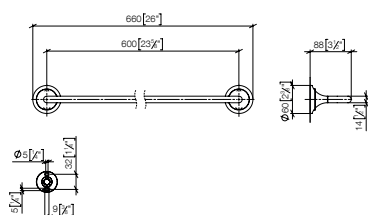

83 060 809

- VAIA Towel bar**
- gauge 600 mm
  - width 660mm
  - 88mm projection
- Fits VAIA**
- Custom-made options**
- Finish variants
  - Gauge modification

Standard article	83 060 809 FF	FF	£
Chrome	-00		356.90
Platinum	-08		571.00
Brushed Platinum	-06		571.00
Champagne (22kt Gold)	-47		785.20
Brushed Champagne (22kt Gold)	-46		785.20
Brushed Durabrass (23kt Gold)	-28		749.50
Brushed Bronze	-42		571.00
Dark Chrome	-19		535.20
Brushed Dark Platinum	-99		605.80