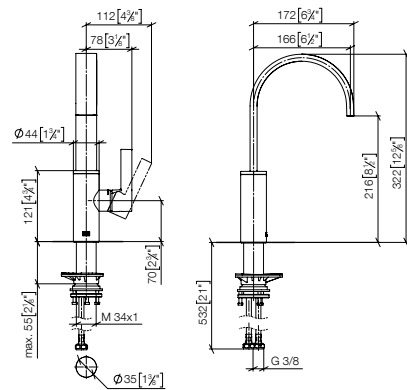

- 166mm projection
- pivotable spout 360°
- Optional swivel limiter available with swivel limiter set 12 820 970 90
- air-enriched flow
- max. flow 6.3 l/min at 3 bar flow pressure
- lead-free
- This product can help a building meet the requirements of Green Building Rating Systems, e.g. LEED®, BREEAM®, DGNB
- WRAS

1. **Custom-made options**
2. Finish variants
   - Red/blue marking
   - without logo

Recommended miscellaneous
Strainer waste with control handle

Standard article	10 712 970 FF	FF	£
Chrome		-00	176.70
Brushed Chrome		-93	229.80
Platinum		-08	282.70
Brushed Platinum		-06	282.70
Champagne (22kt Gold)		-47	388.70
Brushed Champagne (22kt Gold)		-46	388.70
Brushed Durabronze (23kt Gold)		-28	371.10
Brushed Bronze		-42	282.80
Dark Chrome		-19	265.00
Brushed Dark Platinum		-99	265.10
Matte Black		-33	238.40

Recommended miscellaneous
Dispenser without rosette

Standard article	82 424 970 FF	FF	£
Chrome		-00	236.40
Brushed Chrome		-93	307.40
Platinum		-08	378.10
Brushed Platinum		-06	378.10
Champagne (22kt Gold)		-47	520.10
Brushed Champagne (22kt Gold)		-46	520.10
Brushed Durabronze (23kt Gold)		-28	496.40
Brushed Bronze		-42	378.20
Dark Chrome		-19	354.40
Brushed Dark Platinum		-99	425.40
Matte Black		-33	319.10