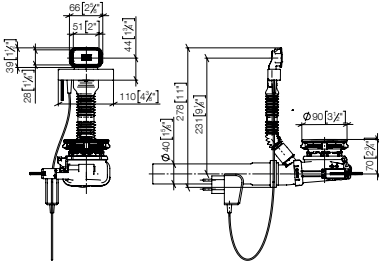

10 410 004
NEW

Pop-up waste and overflow with electronic control

- 3 1/2" hidden drain valve with underlying strainer
- Electric drain valve with integrated button in the overflow
- Hidden, swivel overflow

Only suitable for combining with Brushed Stainless Steel kitchen sinks.

Standard article	10 410 004 FF	FF	£
Brushed Stainless Steel		-86	468.70