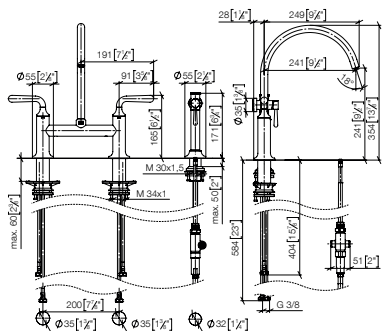

**Intrinsic protection against back flow.**

**Custom-made options**

- Finish variants
- Red/blue marking
- without logo

Set	1x 19 815 809 FF max. flow 7 l/min		1x 27 718 809 FF		Total price: £
	FF	£	FF	£	
Chrome	-00	1,377.00	-00	594.70	<b>1,971.70</b>
Brushed Chrome	-93	1,790.10	-93	773.10	<b>2,563.20</b>
Platinum	-08	2,203.20	-08	951.60	<b>3,154.80</b>
Brushed Platinum	-06	2,203.20	-06	951.60	<b>3,154.80</b>
Champagne (22kt Gold)	-47	3,029.40	-47	1,308.30	<b>4,337.70</b>
Brushed Champagne (22kt Gold)	-46	3,029.40	-46	1,308.30	<b>4,337.70</b>
Durabron (23kt Gold)	-09	2,891.70	-09	1,248.90	<b>4,140.60</b>
Brushed Durabron (23kt Gold)	-28	2,891.70	-28	1,248.90	<b>4,140.60</b>
Brushed Bronze	-42	2,203.20	-42	951.50	<b>3,154.70</b>
Dark Chrome	-19	2,065.60	-19	892.20	<b>2,957.80</b>
Brushed Dark Platinum	-99	2,065.60	-99	892.20	<b>2,957.80</b>
Matte Black	-33	1,858.90	-33	802.90	<b>2,661.80</b>