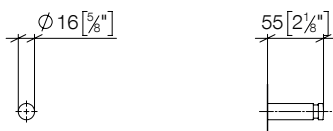

Generic miscellaneous

83 250 976

Hooks

- width 32mm
- Height: 73 mm
- 43mm projection

Fits ELIO, ENO, LOT, MEM and TARA ULTRA

Standard article	83 250 976 FF	FF	£
Chrome		-00	43.80
Brushed Chrome		-93	57.00
Brushed Platinum		-06	70.00
Dark Chrome		-19	65.70
Brushed Dark Platinum		-99	78.80
Matte Black		-33	59.10

83 251 780

Hooks

- width 19mm
- 35mm projection

Fits LOT

Custom-made options

- Finish variants

Standard article	83 251 780 FF	FF	£
Chrome		-00	104.90
Platinum		-08	167.70
Brushed Platinum		-06	167.70
Champagne (22kt Gold)		-47	230.80
Brushed Champagne (22kt Gold)		-46	230.80
Brushed Durabronze (23kt Gold)		-28	220.30
Brushed Bronze		-42	167.80
Dark Chrome		-19	157.30
Brushed Dark Platinum		-99	179.90

83 251 220

Hooks

- 55mm projection

Fits ELIO, ENO, MEM, META SQUARE, SYNC and TARA ULTRA

Custom-made options

- Finish variants

Standard article	83 251 220 FF	FF	£
Chrome		-00	40.90
Brushed Chrome		-93	53.10
Platinum		-08	65.50
Brushed Platinum		-06	65.50
Champagne (22kt Gold)		-47	90.00
Brushed Champagne (22kt Gold)		-46	90.00
Durabronze (23kt Gold)		-09	85.90
Brushed Durabronze (23kt Gold)		-28	85.90
Brushed Bronze		-42	65.40
Dark Chrome		-19	61.30
Brushed Dark Platinum		-99	69.40
Matte Black		-33	55.50