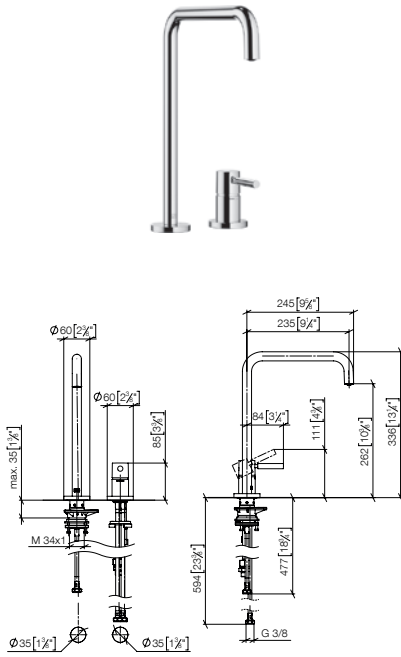

32 815 861

META SQUARE Two-hole mixer with individual rosettes

- 235mm projection
- pivotable spout 360°
- Optional swivel limiter available with swivel limiter set 12 820 970 90
- air-enriched flow
- max. flow 8 l/min at 3 bar flow pressure
- This product can help a building meet the requirements of Green Building Rating Systems, e.g. LEED®, BREEAM®, DGNB
- lead-free
- WRAS

Operating unit can be positioned freely.

Custom-made options

- Finish variants
- Red/blue marking
- without logo

Standard article	32 815 861 FF	FF	£
Chrome	-00		897.20
Brushed Chrome	-93		1,166.40
Platinum	-08		1,435.50
Brushed Platinum	-06		1,435.50
Champagne (22kt Gold)	-47		1,973.80
Brushed Champagne (22kt Gold)	-46		1,973.80
Brushed Durabronze (23kt Gold)	-28		1,884.10
Brushed Bronze	-42		1,435.50
Dark Chrome	-19		1,345.80
Brushed Dark Platinum	-99		1,345.80
Matte Black	-33		1,211.30

Recommended miscellaneous
Strainer waste with control handle

	10 710 970 FF	FF	£
Chrome	-00		176.70
Brushed Chrome	-93		229.80
Platinum	-08		282.70
Brushed Platinum	-06		282.70
Champagne (22kt Gold)	-47		388.70
Brushed Champagne (22kt Gold)	-46		388.70
Brushed Durabronze (23kt Gold)	-28		371.10
Brushed Bronze	-42		282.80
Dark Chrome	-19		265.00
Brushed Dark Platinum	-99		265.10
Matte Black	-33		238.40

Recommended miscellaneous
Dispenser with rosette

	82 444 970 FF	FF	£
Chrome	-00		257.30
Brushed Chrome	-93		334.50
Platinum	-08		411.60
Brushed Platinum	-06		411.60
Champagne (22kt Gold)	-47		566.10
Brushed Champagne (22kt Gold)	-46		566.10
Brushed Durabronze (23kt Gold)	-28		540.30
Brushed Bronze	-42		411.70
Dark Chrome	-19		385.80
Brushed Dark Platinum	-99		385.80
Matte Black	-33		347.30

32 815 861 +
27 731 970

META SQUARE Two-hole mixer with individual rosettes with rinsing spray set

- 235mm projection
- pivotable spout 360°
- Optional swivel limiter available with swivel limiter set 12 820 970 90
- air-enriched flow and spray flow
- fabric braided hose 1500 mm
- automatic spout/shower diverter
- sprayface with anti-scaling system
- max. flow 8 l/min at 3 bar flow pressure
- lead-free
- This product can help a building meet the requirements of Green Building Rating Systems, e.g. LEED®, BREEAM®, DGNB

Intrinsic protection against back flow.

Operating unit can be positioned freely.