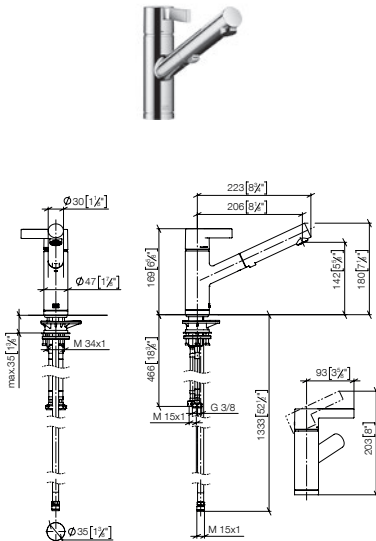

33 871 760

ENO Single-lever mixer Pull-out with spray function

- 206mm projection
- pivoting spout 130°
- air-enriched flow and spray flow
- fabric braided hose 1500 mm
- max. flow 8.3 l/min at 3 bar flow pressure
- lead-free
- This product can help a building meet the requirements of Green Building Rating Systems, e.g. LEED®, BREEAM®, DGNB

Intrinsic protection against back flow.

Custom-made options

- Finish variants
- Red/blue marking
- without logo

Standard article	33 871 760 FF	FF	£
Chrome	-00		612.00
Brushed Chrome	-93		795.70
Platinum	-08		979.30
Brushed Platinum	-06		979.30
Champagne (22kt Gold)	-47		1,346.40
Brushed Champagne (22kt Gold)	-46		1,346.40
Brushed Durabronze (23kt Gold)	-28		1,285.20
Brushed Bronze	-42		979.30
Dark Chrome	-19		918.10
Brushed Dark Platinum	-99		918.10

Recommended miscellaneous
Strainer waste with control handle

	10 712 970 FF	FF	£
Chrome	-00		176.70
Brushed Chrome	-93		229.80
Platinum	-08		282.70
Brushed Platinum	-06		282.70
Champagne (22kt Gold)	-47		388.70
Brushed Champagne (22kt Gold)	-46		388.70
Brushed Durabronze (23kt Gold)	-28		371.10
Brushed Bronze	-42		282.80
Dark Chrome	-19		265.00
Brushed Dark Platinum	-99		265.10

Recommended miscellaneous
Dispenser without rosette

	82 424 970 FF	FF	£
Chrome	-00		236.40
Brushed Chrome	-93		307.40
Platinum	-08		378.10
Brushed Platinum	-06		378.10
Champagne (22kt Gold)	-47		520.10
Brushed Champagne (22kt Gold)	-46		520.10
Brushed Durabronze (23kt Gold)	-28		496.40
Brushed Bronze	-42		378.20
Dark Chrome	-19		354.40
Brushed Dark Platinum	-99		425.40

33 876 760

ENO Single-lever mixer Pull-out with spray function

- 206mm projection
- pivoting spout 130°
- air-enriched flow and spray flow
- 1600mm metal shower hose
- max. flow 9.6 l/min at 3 bar flow pressure
- lead-free
- This product can help a building meet the requirements of Green Building Rating Systems, e.g. LEED®, BREEAM®, DGNB