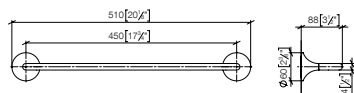

Fits VAIA

Custom-made options

- Finish variants
- Gauge modification

Standard article	83 070 809 FF	FF	£
Chrome	-00		339.10
Platinum	-08		542.40
Brushed Platinum	-06		542.40
Champagne (22kt Gold)	-47		746.00
Brushed Champagne (22kt Gold)	-46		746.00
Brushed Durabronze (23kt Gold)	-28		712.10
Brushed Bronze	-42		542.40
Dark Chrome	-19		508.60
Brushed Dark Platinum	-99		610.20

83 080 892

TARA Towel bar

- gauge 800 mm
- width 855mm
- 81mm projection