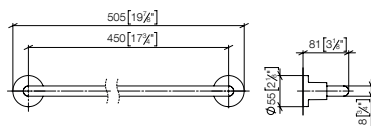

Custom-made options

- Finish variants
- Gauge modification

Standard article	83 045 892 FF	FF	£
Chrome		-00	346.10
Brushed Chrome		-93	449.90
Platinum		-08	553.50
Brushed Platinum		-06	553.50
Champagne (22kt Gold)		-47	761.40
Brushed Champagne (22kt Gold)		-46	761.40
Brushed Durabronze (23kt Gold)		-28	726.80
Brushed Bronze		-42	553.60
Dark Chrome		-19	519.00
Brushed Dark Platinum		-99	593.00
Matte Black		-33	467.20