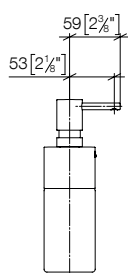

Generic miscellaneous

84 435 970

Dispenser free-standing model

- bottle made of crystal glass, matt
- width 60mm
- 250 ml bottle
- 59mm projection

Fits ELIO, ENO, MEM, META SQUARE, SYNC, TARA and TARA ULTRA

Custom-made options

- Finish variants
- without logo

Standard article	84 435 970 FF	FF	£
Chrome		-00	363.90
Brushed Chrome		-93	473.10
Platinum		-08	582.50
Brushed Platinum		-06	582.50
Champagne (22kt Gold)		-47	800.60
Brushed Champagne (22kt Gold)		-46	800.60
Brushed Durabronze (23kt Gold)		-28	764.20
Brushed Bronze		-42	582.30
Dark Chrome		-19	545.90
Brushed Dark Platinum		-99	624.10
Matte Black		-33	491.30

Towel bar

83 045 892

TARA Towel bar

- gauge 450 mm
- width 505mm
- 81mm projection

Fits TARA

Custom-made options

- Finish variants
- Gauge modification

Standard article	83 045 892 FF	FF	£
Chrome		-00	346.10
Brushed Chrome		-93	449.90
Platinum		-08	553.50
Brushed Platinum		-06	553.50
Champagne (22kt Gold)		-47	761.40
Brushed Champagne (22kt Gold)		-46	761.40
Brushed Durabronze (23kt Gold)		-28	726.80
Brushed Bronze		-42	553.60
Dark Chrome		-19	519.00
Brushed Dark Platinum		-99	593.00
Matte Black		-33	467.20