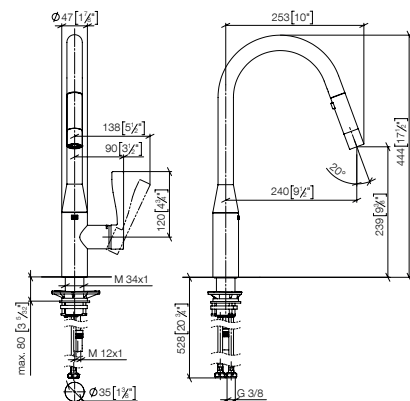

33 870 895

SYNC Single-lever mixer Pull-down with spray function

- **240mm projection**
- pivotable spout 360°
- Optional swivel limiter available with swivel limiter set 12 821 970 90
- laminar and spray flow
- 1800 mm metal shower hose
- sprayface with anti-scaling system
- max. flow 10.4 l/min at 3 bar flow pressure
- lead-free
- Flow modes can be changed while the water is running
- This product can help a building meet the requirements of Green Building Rating Systems, e.g. LEED®, BREEAM®, DGNB

Intrinsic protection against back flow.

Custom-made options

- Finish variants
- Red/blue marking
- without logo

Recommended miscellaneous
Strainer waste with control handle

10 712 970 FF

	FF	£
Chrome	-00	176.70
Brushed Chrome	-93	229.80
Platinum	-08	282.70
Brushed Platinum	-06	282.70
Champagne (22kt Gold)	-47	388.70
Brushed Champagne (22kt Gold)	-46	388.70
Brushed Durabronze (23kt Gold)	-28	371.10
Brushed Bronze	-42	282.80
Dark Chrome	-19	265.00
Brushed Dark Platinum	-99	265.10
Matte Black	-33	238.40

Recommended miscellaneous
Dispenser without rosette

82 424 970 FF

	FF	£
Chrome	-00	236.40
Brushed Chrome	-93	307.40
Platinum	-08	378.10
Brushed Platinum	-06	378.10
Champagne (22kt Gold)	-47	520.10
Brushed Champagne (22kt Gold)	-46	520.10
Brushed Durabronze (23kt Gold)	-28	496.40
Brushed Bronze	-42	378.20
Dark Chrome	-19	354.40
Brushed Dark Platinum	-99	425.40
Matte Black	-33	319.10

33 875 895

SYNC Single-lever mixer Pull-down with spray function

- **240mm projection**
- pivotable spout 360°
- Optional swivel limiter available with swivel limiter set 12 821 970 90
- laminar and spray flow
- 1800 mm metal shower hose
- sprayface with anti-scaling system
- max. flow 10.4 l/min at 3 bar flow pressure
- lead-free
- Flow modes can be changed while the water is running
- This product can help a building meet the requirements of Green Building Rating Systems, e.g. LEED®, BREEAM®, DGNB