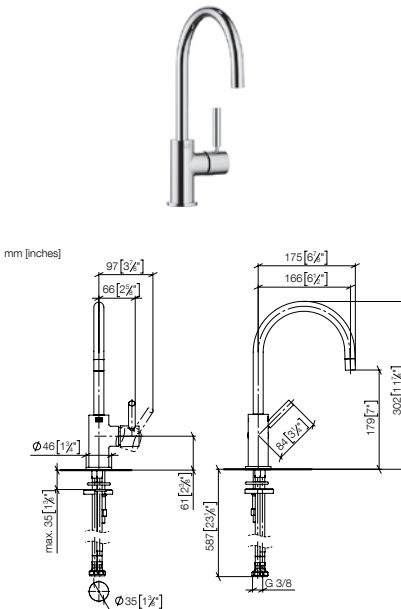

Custom-made options

- Finish variants
- Red/blue marking
- without logo

Recommended miscellaneous Strainer waste with control handle

	10 710 970 FF	FF	£
Chrome	-00		176.70
Brushed Chrome	-93		229.80
Platinum	-08		282.70
Brushed Platinum	-06		282.70
Champagne (22kt Gold)	-47		388.70
Brushed Champagne (22kt Gold)	-46		388.70
Durabronze (23kt Gold)	-09		371.10
Brushed Durabronze (23kt Gold)	-28		371.10
Brushed Bronze	-42		282.80
Dark Chrome	-19		265.00
Brushed Dark Platinum	-99		265.10
Matte Black	-33		238.40

Recommended miscellaneous Dispenser with rosette

	82 444 970 FF	FF	£
Chrome	-00		257.30
Brushed Chrome	-93		334.50
Platinum	-08		411.60
Brushed Platinum	-06		411.60
Champagne (22kt Gold)	-47		566.10
Brushed Champagne (22kt Gold)	-46		566.10
Durabronze (23kt Gold)	-09		540.30
Brushed Durabronze (23kt Gold)	-28		540.30
Brushed Bronze	-42		411.70
Dark Chrome	-19		385.80
Brushed Dark Platinum	-99		385.80
Matte Black	-33		347.30