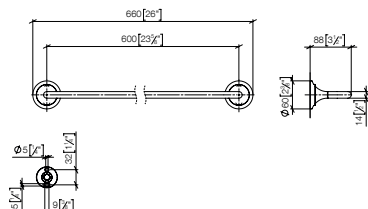

83 060 809

VAIA Towel bar

- gauge 600 mm
- width 660mm
- 88mm projection

Fits VAIA

Custom-made options

- Finish variants
- Gauge modification

Standard article	83 060 809 FF	FF	£
Chrome		-00	356.90
Platinum		-08	571.00
Brushed Platinum		-06	571.00
Champagne (22kt Gold)		-47	785.20
Brushed Champagne (22kt Gold)		-46	785.20
Brushed Durabronze (23kt Gold)		-28	749.50
Brushed Bronze		-42	571.00
Dark Chrome		-19	535.20
Brushed Dark Platinum		-99	605.80

83 060 976

Towel bar

- gauge 558 mm
- width 600mm
- Height: 35 mm
- 89mm projection