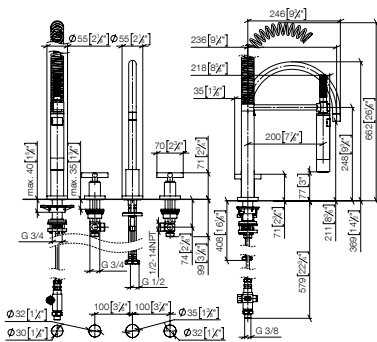

TARA Three-hole mixer with profi spray set

- 235mm projection
- pivotable spout 360°
- air-enriched flow and spray flow
- automatic spout/shower diverter
- sprayface with anti-scaling system
- max. flow 7 l/min at 3 bar flow pressure
- lead-free
- This product can help a building meet the requirements of Green Building Rating Systems, e.g. LEED®, BREEAM®, DGNB

Intrinsic protection against back flow.

Custom-made options

- Finish variants
- Red/blue marking
- without logo

Set	1x 20 816 892 FF		1x 27 799 970 FF		Total price:
	FF	£	FF	£	
Chrome	-00	1,046.30	-00	1,218.30	2,264.60
Brushed Chrome	-93	1,360.20	-93	1,583.60	2,943.80
Platinum	-08	1,674.10	-08	1,949.20	3,623.30
Brushed Platinum	-06	1,674.10	-06	1,949.20	3,623.30
Brushed Bronze	-42	1,674.10	-42	1,949.20	3,623.30
Dark Chrome	-19	1,569.50	-19	1,827.40	3,396.90
Brushed Dark Platinum	-99	1,569.50	-99	1,827.40	3,396.90

	10 710 970 FF		£
	FF	£	
Chrome	-00	176.70	
Brushed Chrome	-93	229.80	
Platinum	-08	282.70	
Brushed Platinum	-06	282.70	
Brushed Bronze	-42	282.80	
Dark Chrome	-19	265.00	
Brushed Dark Platinum	-99	265.10	

	82 444 970 FF		£
	FF	£	
Chrome	-00	257.30	
Brushed Chrome	-93	334.50	
Platinum	-08	411.60	
Brushed Platinum	-06	411.60	
Brushed Bronze	-42	411.70	
Dark Chrome	-19	385.80	
Brushed Dark Platinum	-99	385.80