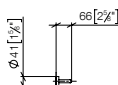

Towel bar

- gauge 800 mm
- width 840mm
- 65mm projection

Fits ELIO, ENO, MEM, META SQUARE, SYNC and TARA ULTRA

Custom-made options

- Finish variants

Standard article	83 080 979 FF	FF	£
Chrome	-00		274.10
Brushed Chrome	-93		356.40
Brushed Platinum	-06		438.90
Champagne (22kt Gold)	-47		603.00
Brushed Champagne (22kt Gold)	-46		603.00
Brushed Durabronze (23kt Gold)	-28		575.60
Brushed Bronze	-42		438.50
Dark Chrome	-19		411.10
Brushed Dark Platinum	-99		493.40
Matte Black	-33		352.60