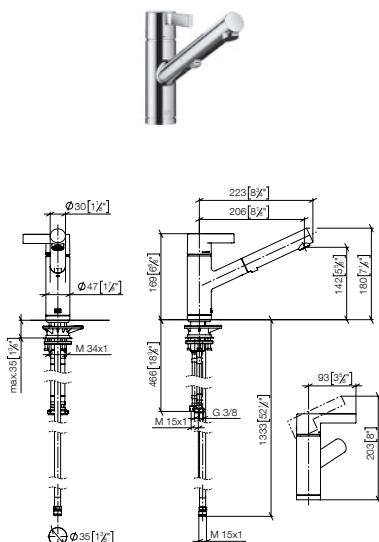

33 871 760

ENO Single-lever mixer Pull-out with spray function

- 206mm projection
- pivoting spout 130°
- air-enriched flow and spray flow
- fabric braided hose 1500 mm
- max. flow 8.3 l/min at 3 bar flow pressure
- lead-free
- This product can help a building meet the requirements of Green Building Rating Systems, e.g. LEED®, BREEAM®, DGNB

Intrinsic protection against back flow.

Custom-made options

- Finish variants
- Red/blue marking
- without logo

Recommended miscellaneous Strainer waste with control handle

	10 712 970 FF	FF	£
Chrome	-00		176.70
Brushed Chrome	-93		229.80
Platinum	-08		282.70
Brushed Platinum	-06		282.70
Champagne (22kt Gold)	-47		388.70
Brushed Champagne (22kt Gold)	-46		388.70
Brushed Durabronze (23kt Gold)	-28		371.10
Brushed Bronze	-42		282.80
Dark Chrome	-19		265.00
Brushed Dark Platinum	-99		265.10

Recommended miscellaneous Dispenser without rosette

	82 424 970 FF	FF	£
Chrome	-00		236.40
Brushed Chrome	-93		307.40
Platinum	-08		378.10
Brushed Platinum	-06		378.10
Champagne (22kt Gold)	-47		520.10
Brushed Champagne (22kt Gold)	-46		520.10
Brushed Durabronze (23kt Gold)	-28		496.40
Brushed Bronze	-42		378.20
Dark Chrome	-19		354.40
Brushed Dark Platinum	-99		425.40

33 876 760

ENO Single-lever mixer Pull-out with spray function

- 206mm projection
- pivoting spout 130°
- air-enriched flow and spray flow
- 1600mm metal shower hose
- max. flow 9.6 l/min at 3 bar flow pressure
- lead-free
- This product can help a building meet the requirements of Green Building Rating Systems, e.g. LEED®, BREEAM®, DGNB