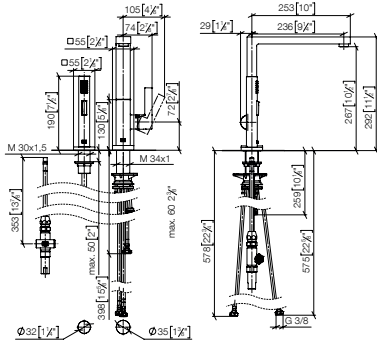

33 826 680 +
27 723 970

LOT Single-lever mixer with rinsing spray set

- 236mm projection
- pivotable spout 360°
- air-enriched flow and spray flow
- automatic spout/shower diverter
- fabric braided hose 1500 mm
- sprayface with anti-scaling system
- max. flow 8 l/min at 3 bar flow pressure
- lead-free
- This product can help a building meet the requirements of Green Building Rating Systems, e.g. LEED®, BREEAM®, DGNB

Intrinsic protection against back flow.

Custom-made options

- Finish variants
- Red/blue marking
- Swivel limitation
- without logo

Set	1x 33 826 680 FF max. flow 8 l/min		1x 27 723 970 FF		Total price: £
	FF	£	FF	£	
Chrome	-00	1,293.60	-00	510.50	1,804.10
Platinum	-08	2,069.80	-08	816.90	2,886.70
Brushed Platinum	-06	2,069.80	-06	816.90	2,886.70
Champagne (22kt Gold)	-47	2,845.90	-47	1,123.10	3,969.00
Brushed Champagne (22kt Gold)	-46	2,845.90	-46	1,123.10	3,969.00
Brushed Durabronze (23kt Gold)	-28	2,716.60	-28	1,072.10	3,788.70
Brushed Bronze	-42	2,069.70	-42	816.80	2,886.50
Dark Chrome	-19	1,940.40	-19	765.70	2,706.10
Brushed Dark Platinum	-99	1,940.40	-99	729.40	2,669.80

Recommended miscellaneous
Dispenser with rosette

	82 439 970 FF		FF	£
Chrome	-00			294.40
Platinum	-08			471.00
Brushed Platinum	-06			471.00
Champagne (22kt Gold)	-47			647.70
Brushed Champagne (22kt Gold)	-46			647.70
Brushed Durabronze (23kt Gold)	-28			618.20
Brushed Bronze	-42			470.90
Dark Chrome	-19			441.50
Brushed Dark Platinum	-99			529.80

32 815 680

LOT Two-hole mixer with individual rosettes

- 235mm projection
- pivoting spout 360°
- air-enriched flow
- max. flow 8 l/min at 3 bar flow pressure
- lead-free
- This product can help a building meet the requirements of Green Building Rating Systems, e.g. LEED®, BREEAM®, DGNB

Operating unit can be positioned freely.