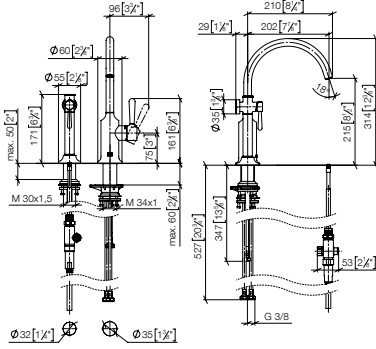

**Intrinsic protection against back flow.**

**Custom-made options**

- Finish variants
- Red/blue marking
- without logo

Set	1x 33 810 809 FF max. flow 7 l/min		1x 27 718 809 FF		Total price: £
	FF	£	FF	£	
Chrome	-00	816.50	-00	594.70	<b>1,411.20</b>
Brushed Chrome	-93	1,061.50	-93	773.10	<b>1,834.60</b>
Platinum	-08	1,306.60	-08	951.60	<b>2,258.20</b>
Brushed Platinum	-06	1,306.60	-06	951.60	<b>2,258.20</b>
Champagne (22kt Gold)	-47	1,796.30	-47	1,308.30	<b>3,104.60</b>
Brushed Champagne (22kt Gold)	-46	1,796.30	-46	1,308.30	<b>3,104.60</b>
Durabron (23kt Gold)	-09	1,714.70	-09	1,248.90	<b>2,963.60</b>
Brushed Durabron (23kt Gold)	-28	1,714.70	-28	1,248.90	<b>2,963.60</b>
Brushed Bronze	-42	1,306.30	-42	951.50	<b>2,257.80</b>
Dark Chrome	-19	1,224.90	-19	892.20	<b>2,117.10</b>
Brushed Dark Platinum	-99	1,224.90	-99	892.20	<b>2,117.10</b>
Matte Black	-33	1,102.40	-33	802.90	<b>1,905.30</b>