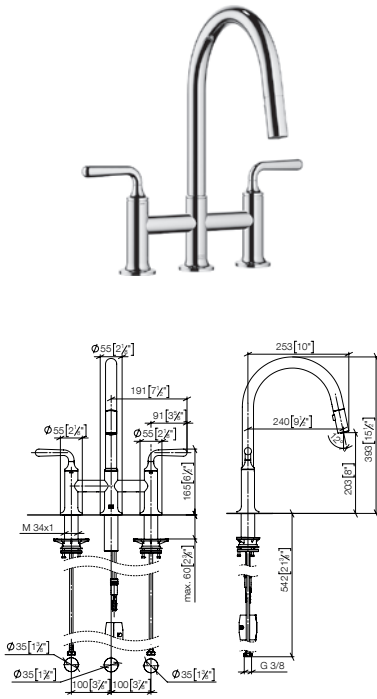

19 870 809

VAIA Three-hole bridge mixer Pull-down with spray function

- 240mm projection
- pivotable spout 360°
- Optional swivel limiter available with swivel limiter set 12 823 970 90
- air-enriched flow and spray flow
- 1800 mm metal shower hose
- sprayface with anti-scaling system
- max. flow 8 l/min at 3 bar flow pressure
- lead-free
- Flow modes can be changed while the water is running
- This product can help a building meet the requirements of Green Building Rating Systems, e.g. LEED®, BREEAM®, DGNB

Intrinsic protection against back flow.

Custom-made options

- Finish variants
- Red/blue marking
- without logo

12 823 970 FF

Accessories	FF	£
	90	69.10

Standard article	19 870 809 FF	FF	£
Chrome	-00		1,675.40
Brushed Chrome	-93		2,178.00
Platinum	-08		2,680.60
Brushed Platinum	-06		2,680.60
Champagne (22kt Gold)	-47		3,685.90
Brushed Champagne (22kt Gold)	-46		3,685.90
Durabrass (23kt Gold)	-09		3,518.30
Brushed Durabrass (23kt Gold)	-28		3,518.30
Brushed Bronze	-42		2,680.60
Dark Chrome	-19		2,513.00
Brushed Dark Platinum	-99		2,513.00
Matte Black	-33		2,261.80

82 434 809 FF

Accessories	FF	£
	90	69.10

Standard article	82 434 809 FF	FF	£
Chrome	-00		265.70
Brushed Chrome	-93		345.40
Platinum	-08		425.10
Brushed Platinum	-06		425.10
Champagne (22kt Gold)	-47		584.50
Brushed Champagne (22kt Gold)	-46		584.50
Durabrass (23kt Gold)	-09		558.00
Brushed Durabrass (23kt Gold)	-28		558.00
Brushed Bronze	-42		425.20
Dark Chrome	-19		398.50
Brushed Dark Platinum	-99		398.50
Matte Black	-33		358.60

19 875 809
NEW

VAIA Three-hole bridge mixer Pull-down with spray function

- 240mm projection
- pivotable spout 360°
- Optional swivel limiter available with swivel limiter set 12 823 970 90
- air-enriched flow and spray flow
- 1800 mm metal shower hose
- sprayface with anti-scaling system
- max. flow 8 l/min at 3 bar flow pressure
- lead-free
- Flow modes can be changed while the water is running
- This product can help a building meet the requirements of Green Building Rating Systems, e.g. LEED®, BREEAM®, DGNB