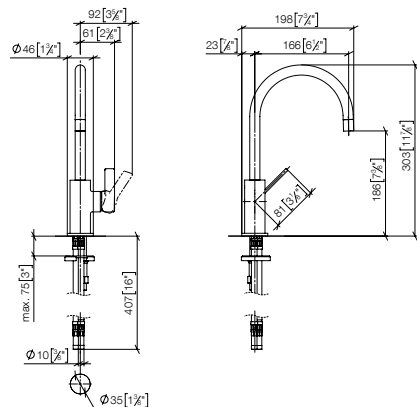

TARA ULTRA

33 805 875

TARA ULTRA BAR TAP Single-lever mixer

- 166mm projection
- gauge mm
- pivotable spout 360°
- laminar flow
- max. flow 8 l/min at 3 bar flow pressure
- lead-free
- This product can help a building meet the requirements of Green Building Rating Systems, e.g. LEED®, BREEAM®, DGNB

Custom-made options

- Finish variants
- Red/blue marking
- without logo

Recommended miscellaneous Strainer waste with control handle

10 712 970 FF FF £

	FF	£
Chrome	-00	176.70
Brushed Chrome	-93	229.80
Platinum	-08	282.70
Brushed Platinum	-06	282.70
Champagne (22kt Gold)	-47	388.70
Brushed Champagne (22kt Gold)	-46	388.70
Brushed Durabronze (23kt Gold)	-28	371.10
Brushed Bronze	-42	282.80
Dark Chrome	-19	265.00
Brushed Dark Platinum	-99	265.10
Matte Black	-33	238.40

Recommended miscellaneous Dispenser without rosette

82 424 970 FF FF £

	FF	£
Chrome	-00	236.40
Brushed Chrome	-93	307.40
Platinum	-08	378.10
Brushed Platinum	-06	378.10
Champagne (22kt Gold)	-47	520.10
Brushed Champagne (22kt Gold)	-46	520.10
Brushed Durabronze (23kt Gold)	-28	496.40
Brushed Bronze	-42	378.20
Dark Chrome	-19	354.40
Brushed Dark Platinum	-99	425.40
Matte Black	-33	319.10

VAIA

33 805 809

VAIA BAR TAP Single-lever mixer

- 167mm projection
- gauge mm
- pivotable spout 360°
- air-enriched flow
- max. flow 7 l/min at 3 bar flow pressure
- lead-free
- This product can help a building meet the requirements of Green Building Rating Systems, e.g. LEED®, BREEAM®, DGNB
- WRAS