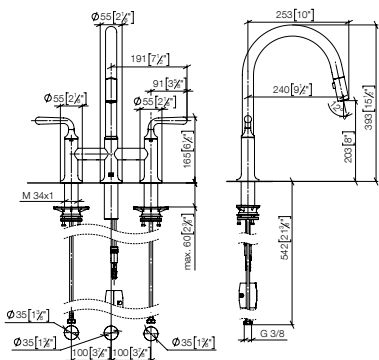

Intrinsic protection against back flow.

Custom-made options

- Finish variants
- Red/blue marking
- without logo

12 823 970 FF

Accessories

FF

£ 69.10

Standard article	19 870 809 FF	FF	£
Chrome	-00		1,675.40
Brushed Chrome	-93		2,178.00
Platinum	-08		2,680.60
Brushed Platinum	-06		2,680.60
Champagne (22kt Gold)	-47		3,685.90
Brushed Champagne (22kt Gold)	-46		3,685.90
Durabrass (23kt Gold)	-09		3,518.30
Brushed Durabrass (23kt Gold)	-28		3,518.30
Brushed Bronze	-42		2,680.60
Dark Chrome	-19		2,513.00
Brushed Dark Platinum	-99		2,513.00
Matte Black	-33		2,261.80

82 434 809 FF

Accessories

FF

£ 265.70

Standard article	82 434 809 FF	FF	£
Chrome	-00		265.70
Brushed Chrome	-93		345.40
Platinum	-08		425.10
Brushed Platinum	-06		425.10
Champagne (22kt Gold)	-47		584.50
Brushed Champagne (22kt Gold)	-46		584.50
Durabrass (23kt Gold)	-09		558.00
Brushed Durabrass (23kt Gold)	-28		558.00
Brushed Bronze	-42		425.20
Dark Chrome	-19		398.50
Brushed Dark Platinum	-99		398.50
Matte Black	-33		358.60

19 875 809

NEW

VAIA Three-hole bridge mixer Pull-down with spray function

- 240mm projection
- pivotable spout 360°
- Optional swivel limiter available with swivel limiter set 12 823 970 90
- air-enriched flow and spray flow
- 1800 mm metal shower hose
- sprayface with anti-scaling system
- max. flow 8 l/min at 3 bar flow pressure
- lead-free
- Flow modes can be changed while the water is running
- This product can help a building meet the requirements of Green Building Rating Systems, e.g. LEED®, BREEAM®, DGNB