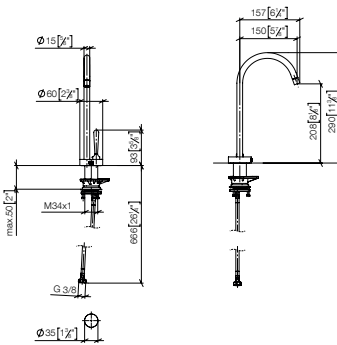

VAIA COLD WATER DISPENSER

- 150mm projection
- pivotable spout 360°
- laminar flow
- Provides filtered water
- max. flow 3.8 l/min at 3 bar flow pressure
- mechanical valve
- lead-free
- This product can help a building meet the requirements of Green Building Rating Systems, e.g. LEED®, BREEAM®, DGNB

The filter cartridge must be changed every six months. The installation instructions contain further information for guidance.

Detailed planning information and technical data can be found at www.dornbracht.com/professional

Recommended miscellaneous
Filter with filter head