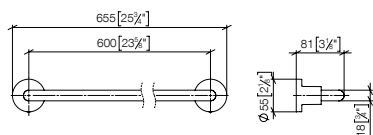

Generic miscellaneous

83 060 892

TARA Towel bar

- gauge 600 mm
- width 655mm
- 81mm projection

Fits TARA

Custom-made options

- Finish variants
- Gauge modification

Standard article	83 060 892 FF	FF	£
Chrome	-00		356.90
Brushed Chrome	-93		463.90
Platinum	-08		571.00
Brushed Platinum	-06		571.00
Champagne (22kt Gold)	-47		785.20
Brushed Champagne (22kt Gold)	-46		785.20
Brushed Durabronze (23kt Gold)	-28		749.50
Brushed Bronze	-42		571.00
Dark Chrome	-19		535.20
Brushed Dark Platinum	-99		611.60
Matte Black	-33		481.80

83 070 809

VAIA Towel bar

- gauge 450 mm
- width 510mm
- 88mm projection