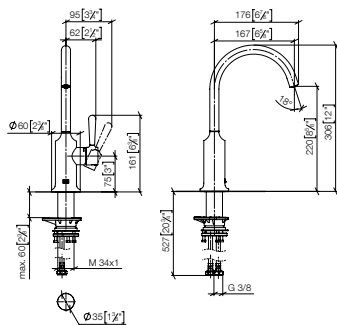

Custom-made options

- Finish variants
- Red/blue marking
- without logo

Standard article	33 805 809 FF	FF	£
Chrome		-00	737.40
Brushed Chrome		-93	958.70
Platinum		-08	1,180.00
Brushed Platinum		-06	1,180.00
Champagne (22kt Gold)		-47	1,622.30
Brushed Champagne (22kt Gold)		-46	1,622.30
Durabrass (23kt Gold)		-09	1,548.50
Brushed Durabrass (23kt Gold)		-28	1,548.50
Brushed Bronze		-42	1,179.80
Dark Chrome		-19	1,106.20
Brushed Dark Platinum		-99	1,106.20
Matte Black		-33	995.60

	82 434 809 FF	FF	£
Chrome		-00	265.70
Brushed Chrome		-93	345.40
Platinum		-08	425.10
Brushed Platinum		-06	425.10
Champagne (22kt Gold)		-47	584.50
Brushed Champagne (22kt Gold)		-46	584.50
Durabrass (23kt Gold)		-09	558.00
Brushed Durabrass (23kt Gold)		-28	558.00
Brushed Bronze		-42	425.20
Dark Chrome		-19	398.50
Brushed Dark Platinum		-99	398.50
Matte Black		-33	358.60