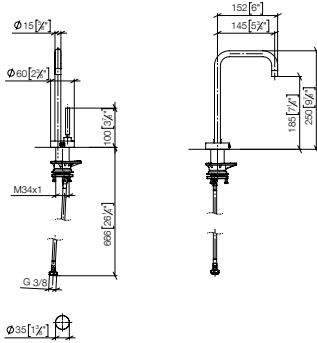

17 872 861
NEW

META SQUARE COLD WATER DISPENSER

- 145mm projection
- pivotable spout 360°
- laminar flow
- Provides filtered water
- max. flow 3.8 l/min at 3 bar flow pressure
- mechanical valve
- lead-free
- This product can help a building meet the requirements of Green Building Rating Systems, e.g. LEED®, BREEAM®, DGNB

The filter cartridge must be changed every six months. The installation instructions contain further information for guidance.

Detailed planning information and technical data can be found at www.dornbracht.com/professional

Standard article	17 872 861 FF	FF	£
Chrome	-00		940.70
Brushed Chrome	-93		1,222.90
Platinum	-08		1,505.10
Brushed Platinum	-06		1,505.10
Champagne (22kt Gold)	-47		2,069.50
Brushed Champagne (22kt Gold)	-46		2,069.50
Brushed Durabronze (23kt Gold)	-28		1,975.50
Brushed Bronze	-42		1,505.10
Dark Chrome	-19		1,411.10
Brushed Dark Platinum	-99		1,411.10
Matte Black	-33		1,270.00

Recommended miscellaneous
Filter with filter head

	12 894 970 FF	FF	£
Accessories	90		281.90