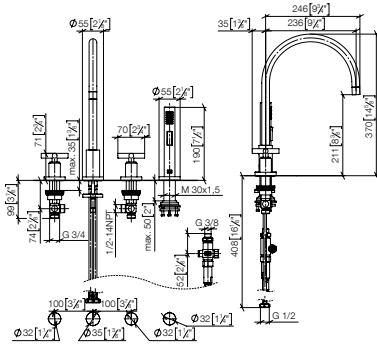

20 816 892 +
27 731 970

TARA Three-hole mixer with rinsing spray set

- 235mm projection
- pivotable spout 360°
- air-enriched flow and spray flow
- fabric braided hose 1500 mm
- automatic spout/shower diverter
- sprayface with anti-scaling system
- max. flow 7 l/min at 3 bar flow pressure
- lead-free
- This product can help a building meet the requirements of Green Building Rating Systems, e.g. LEED®, BREEAM®, DGNB

Intrinsic protection against back flow.

Custom-made options

- Finish variants
- Red/blue marking
- without logo

Set	1x 20 816 892 FF		1x 27 731 970 FF		Total price:
	FF	£	FF	£	
Chrome	-00	1,046.30	-00	470.90	1,517.20
Brushed Chrome	-93	1,360.20	-93	612.20	1,972.40
Platinum	-08	1,674.10	-08	753.30	2,427.40
Brushed Platinum	-06	1,674.10	-06	753.30	2,427.40
Champagne (22kt Gold)	-47	2,301.90	-47	1,036.00	3,337.90
Brushed Champagne (22kt Gold)	-46	2,301.90	-46	1,036.00	3,337.90
Durabronz (23kt Gold)	-09	2,197.20	-09	988.90	3,186.10
Brushed Durabronz (23kt Gold)	-28	2,197.20	-28	988.90	3,186.10
Brushed Bronze	-42	1,674.10	-42	753.40	2,427.50
Dark Chrome	-19	1,569.50	-19	706.30	2,275.80
Brushed Dark Platinum	-99	1,569.50	-99	706.30	2,275.80
Matte Black	-33	1,412.50	-33	635.70	2,048.20

	10 710 970 FF		£
	FF	£	
Chrome	-00	176.70	
Brushed Chrome	-93	229.80	
Platinum	-08	282.70	
Brushed Platinum	-06	282.70	
Champagne (22kt Gold)	-47	388.70	
Brushed Champagne (22kt Gold)	-46	388.70	
Durabronz (23kt Gold)	-09	371.10	
Brushed Durabronz (23kt Gold)	-28	371.10	
Brushed Bronze	-42	282.80	
Dark Chrome	-19	265.00	
Brushed Dark Platinum	-99	265.10	
Matte Black	-33	238.40	

	82 444 970 FF		£
	FF	£	
Chrome	-00	257.30	
Brushed Chrome	-93	334.50	
Platinum	-08	411.60	
Brushed Platinum	-06	411.60	
Champagne (22kt Gold)	-47	566.10	
Brushed Champagne (22kt Gold)	-46	566.10	
Durabronz (23kt Gold)	-09	540.30	
Brushed Durabronz (23kt Gold)	-28	540.30	
Brushed Bronze	-42	411.70	
Dark Chrome	-19	385.80	
Brushed Dark Platinum	-99	385.80	
Matte Black	-33	347.30	

20 816 892 +
27 799 970