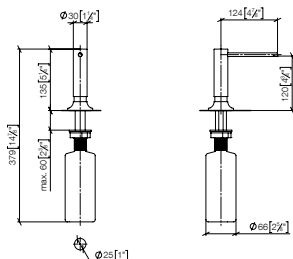

82 434 809

1. **VAIA Dispenser with rosette**
2. 140mm projection
   - 500 ml bottle
   - can be filled from the top
   - rotating pump head
3. **Fits VAIA**
4. **Custom-made options**
5. Finish variants