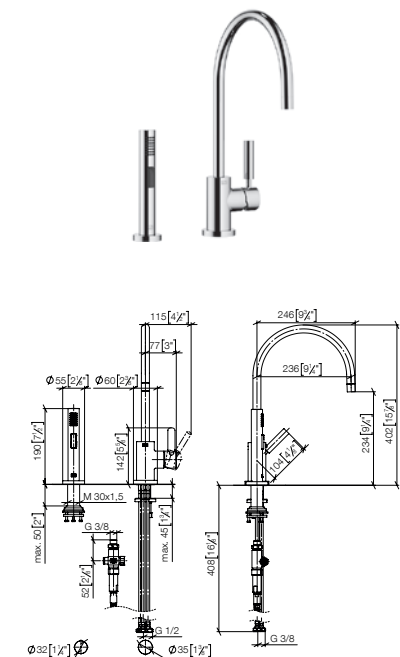

**Intrinsic protection against back flow.**

**Custom-made options**

- Finish variants
- Red/blue marking
- without logo

1x 33 836 888 FF max. flow 7 l/min

1x 27 731 970 FF

Total price:

Set	FF	£	FF	£	£
Chrome	-00	808.60	-00	470.90	1,279.50
Brushed Chrome	-93	1,051.10	-93	612.20	1,663.30
Platinum	-08	1,293.70	-08	753.30	2,047.00
Brushed Platinum	-06	1,293.70	-06	753.30	2,047.00
Champagne (22kt Gold)	-47	1,778.90	-47	1,036.00	2,814.90
Brushed Champagne (22kt Gold)	-46	1,778.90	-46	1,036.00	2,814.90
Durabrass (23kt Gold)	-09	1,698.10	-09	988.90	2,687.00
Brushed Durabrass (23kt Gold)	-28	1,698.10	-28	988.90	2,687.00
Brushed Bronze	-42	1,293.70	-42	753.40	2,047.10
Dark Chrome	-19	1,212.80	-19	706.30	1,919.10
Brushed Dark Platinum	-99	1,212.80	-99	706.30	1,919.10
Matte Black	-33	1,091.50	-33	635.70	1,727.20