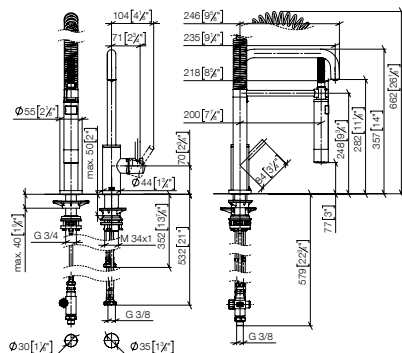

Intrinsic protection against back flow.

Custom-made options

- Finish variants
- Red/blue marking
- without logo

	10 712 970 FF		FF	£
Chrome	-00			176.70
Brushed Chrome	-93			229.80
Platinum	-08			282.70
Brushed Platinum	-06			282.70
Brushed Bronze	-42			282.80
Dark Chrome	-19			265.00
Brushed Dark Platinum	-99			265.10

	82 424 970 FF		FF	£
Chrome	-00			236.40
Brushed Chrome	-93			307.40
Platinum	-08			378.10
Brushed Platinum	-06			378.10
Brushed Bronze	-42			378.20
Dark Chrome	-19			354.40
Brushed Dark Platinum	-99			425.40

	1x 33 826 861 FF		1x 27 799 970 FF		Total price:
	FF	£	FF	£	£
Chrome	-00	740.90	-00	1,218.30	1,959.20
Brushed Chrome	-93	963.10	-93	1,583.60	2,546.70
Platinum	-08	1,185.40	-08	1,949.20	3,134.60
Brushed Platinum	-06	1,185.40	-06	1,949.20	3,134.60
Brushed Bronze	-42	1,185.30	-42	1,949.20	3,134.50
Dark Chrome	-19	1,111.30	-19	1,827.40	2,938.70
Brushed Dark Platinum	-99	1,111.30	-99	1,827.40	2,938.70