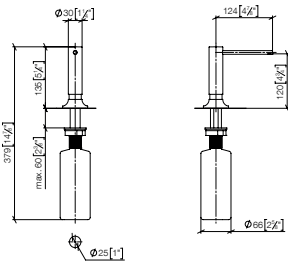

Standard article	82 439 970 FF	FF	£
Chrome		-00	294.40
Platinum		-08	471.00
Brushed Platinum		-06	471.00
Champagne (22kt Gold)		-47	647.70
Brushed Champagne (22kt Gold)		-46	647.70
Brushed Durabronze (23kt Gold)		-28	618.20
Brushed Bronze		-42	470.90
Dark Chrome		-19	441.50
Brushed Dark Platinum		-99	529.80

82 434 809

1. **VAIA Dispenser with rosette**
2. 140mm projection
   - 500 ml bottle
   - can be filled from the top
   - rotating pump head
3. **Fits VAIA**
4. **Custom-made options**
5. Finish variants