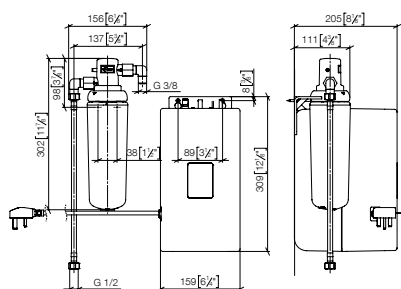

Miscellaneous

12 894 970

NEW

Filter with filter head

- filtration up to 0.2 microns
- removes deposits, bacteria, particles, and cysts
- reduces chlorine taste and odor, prevents limescale buildup
- Filter capacity approx. 11.000 liters

For use with the **COLD WATER DISPENSER**
17872861, 17872888, 17872875, 17872809

	12 894 970	FF	FF	£
Accesories			90	281.90

12 897 070

NEW

Replacement filter cartridge

- filtration up to 0.2 microns
- removes deposits, bacteria, particles, and cysts
- reduces chlorine taste and odor, prevents limescale buildup
- Filter capacity approx. 11.000 liters

Use for cold water

	12 897 070	FF	FF	£
Accesories			90	150.50

12 893 970

Hot water tank incl. filter

- BS 1363 plug
- thermostat regulator (88°C - 98°C)
- capacity 2,5 litres
- power 1300 W
- voltage 220 - 240 volt
- activated carbon filter (5.0 micron level)
- chemical and mechanical filtering
- reduces water hardness (ion exchanger)
- filters dirt, rust, chlorine and lead particles
- filter capacity approx. 450 litres

For use with **HOT & COLD WATER DISPENSER** 17 861 625 / 17 861 680 / 17 861 790 / 17 861 875 / 17 861 888

The filter cartridge must be changed every six months. The installation instructions contain further information for guidance.

The products are not available in all markets, please contact your Dornbracht sales force.

NOTE: This item is conditioned separately.

Standard article	12 893 970	FF	FF	£
Accesories			90	1,096.40