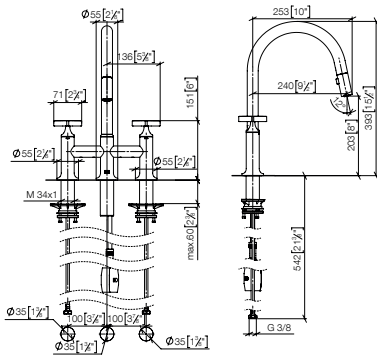

Intrinsic protection against back flow.

Custom-made options

- Finish variants
- Red/blue marking
- without logo

12 823 970 FF

Accessories	FF	£
	90	69.10

Standard article	19 875 809 FF	FF	£
Chrome	-00		1,582.20
Brushed Chrome	-93		2,056.90
Platinum	-08		2,531.50
Brushed Platinum	-06		2,531.50
Champagne (22kt Gold)	-47		3,480.80
Brushed Champagne (22kt Gold)	-46		3,480.80
Durabrass (23kt Gold)	-09		3,322.60
Brushed Durabrass (23kt Gold)	-28		3,322.60
Brushed Bronze	-42		2,531.50
Dark Chrome	-19		2,373.30
Brushed Dark Platinum	-99		2,373.30
Matte Black	-33		2,136.00

82 434 809 FF

Accessories	FF	£
	90	69.10

Standard article	82 434 809 FF	FF	£
Chrome	-00		265.70
Brushed Chrome	-93		345.40
Platinum	-08		425.10
Brushed Platinum	-06		425.10
Champagne (22kt Gold)	-47		584.50
Brushed Champagne (22kt Gold)	-46		584.50
Durabrass (23kt Gold)	-09		558.00
Brushed Durabrass (23kt Gold)	-28		558.00
Brushed Bronze	-42		425.20
Dark Chrome	-19		398.50
Brushed Dark Platinum	-99		398.50
Matte Black	-33		358.60