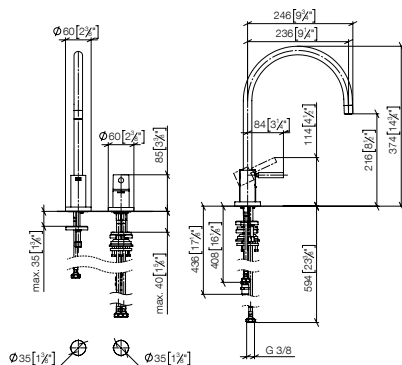

**Operating unit can be positioned freely.**

**Custom-made options**

- Finish variants
- Red/blue marking
- without logo

Standard article	32 816 888 FF		£
	FF	£	
Chrome	-00	981.50	
Brushed Chrome	-93	1,275.90	
Platinum	-08	1,570.30	
Brushed Platinum	-06	1,570.30	
Champagne (22kt Gold)	-47	2,159.30	
Brushed Champagne (22kt Gold)	-46	2,159.30	
Durabronz (23kt Gold)	-09	2,061.20	
Brushed Durabronz (23kt Gold)	-28	2,061.20	
Brushed Bronze	-42	1,570.40	
Dark Chrome	-19	1,472.20	
Brushed Dark Platinum	-99	1,472.20	
Matte Black	-33	1,324.90	