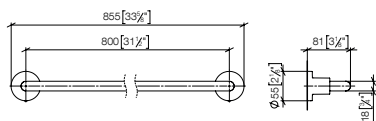

Fits TARA

Custom-made options

- Finish variants

Standard article	83 080 892 FF	FF	£
Chrome	-00		376.90
Brushed Chrome	-93		489.90
Platinum	-08		603.10
Brushed Platinum	-06		603.10
Champagne (22kt Gold)	-47		829.20
Brushed Champagne (22kt Gold)	-46		829.20
Brushed Durabronze (23kt Gold)	-28		791.50
Brushed Bronze	-42		603.00
Dark Chrome	-19		565.20
Brushed Dark Platinum	-99		646.10
Matte Black	-33		508.90