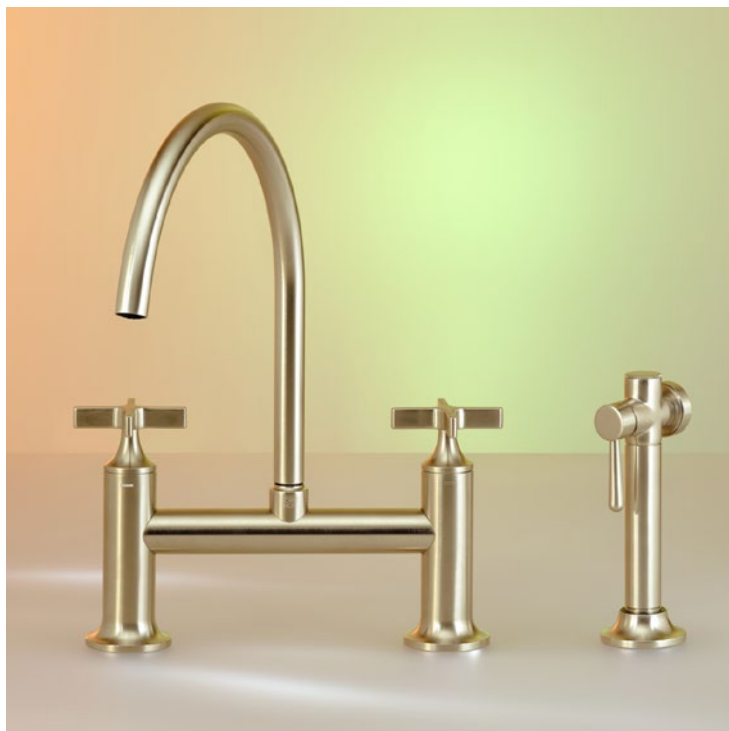

VAIA

Sieger Design

Kitchen fittings
from page 69

Rinsing spray
from page 82

Accessories
from page 83