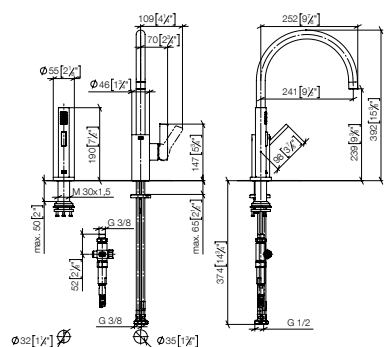

Intrinsic protection against back flow.

Custom-made options

- Finish variants
- Red/blue marking
- without logo

Recommended miscellaneous
Strainer waste with control handle

	10 710 970 FF	FF	£
Chrome	-00		176.70
Brushed Chrome	-93		229.80
Platinum	-08		282.70
Brushed Platinum	-06		282.70
Champagne (22kt Gold)	-47		388.70
Brushed Champagne (22kt Gold)	-46		388.70
Brushed Durabrass (23kt Gold)	-28		371.10
Brushed Bronze	-42		282.80
Dark Chrome	-19		265.00
Brushed Dark Platinum	-99		265.10
Matte Black	-33		238.40

Recommended miscellaneous
Dispenser with rosette

	82 444 970 FF	FF	£
Chrome	-00		257.30
Brushed Chrome	-93		334.50
Platinum	-08		411.60
Brushed Platinum	-06		411.60
Champagne (22kt Gold)	-47		566.10
Brushed Champagne (22kt Gold)	-46		566.10
Brushed Durabrass (23kt Gold)	-28		540.30
Brushed Bronze	-42		411.70
Dark Chrome	-19		385.80
Brushed Dark Platinum	-99		385.80
Matte Black	-33		347.30

Set	1x 33 836 875 FF max. flow 8 l/min		1x 27 731 970 FF		Total price:
	FF	£	FF	£	£
Chrome	-00	686.10	-00	470.90	1,157.00
Brushed Chrome	-93	892.00	-93	612.20	1,504.20
Platinum	-08	1,097.80	-08	753.30	1,851.10
Brushed Platinum	-06	1,097.80	-06	753.30	1,851.10
Champagne (22kt Gold)	-47	1,509.40	-47	1,036.00	2,545.40
Brushed Champagne (22kt Gold)	-46	1,509.40	-46	1,036.00	2,545.40
Brushed Durabrass (23kt Gold)	-28	1,440.80	-28	988.90	2,429.70
Brushed Bronze	-42	1,097.70	-42	753.40	1,851.10
Dark Chrome	-19	1,029.20	-19	706.30	1,735.50
Brushed Dark Platinum	-99	1,029.20	-99	706.30	1,735.50
Matte Black	-33	926.30	-33	635.70	1,562.00