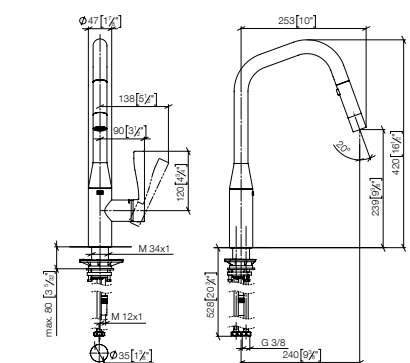

Intrinsic protection against back flow.

Custom-made options

- Finish variants
- Red/blue marking
- without logo

Recommended miscellaneous
Strainer waste with control handle

10 712 970 FF

	FF	£
Chrome	-00	176.70
Brushed Chrome	-93	229.80
Platinum	-08	282.70
Brushed Platinum	-06	282.70
Champagne (22kt Gold)	-47	388.70
Brushed Champagne (22kt Gold)	-46	388.70
Brushed Durabronze (23kt Gold)	-28	371.10
Brushed Bronze	-42	282.80
Dark Chrome	-19	265.00
Brushed Dark Platinum	-99	265.10
Matte Black	-33	238.40

Recommended miscellaneous
Dispenser without rosette

82 424 970 FF

	FF	£
Chrome	-00	236.40
Brushed Chrome	-93	307.40
Platinum	-08	378.10
Brushed Platinum	-06	378.10
Champagne (22kt Gold)	-47	520.10
Brushed Champagne (22kt Gold)	-46	520.10
Brushed Durabronze (23kt Gold)	-28	496.40
Brushed Bronze	-42	378.20
Dark Chrome	-19	354.40
Brushed Dark Platinum	-99	425.40
Matte Black	-33	319.10