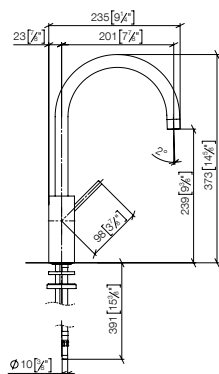

Custom-made options

- Finish variants
- Red/blue marking
- without logo

Recommended miscellaneous Strainer waste with control handle

	10 712 970 FF	FF	£
Chrome	-00		176.70
Brushed Chrome	-93		229.80
Platinum	-08		282.70
Brushed Platinum	-06		282.70
Champagne (22kt Gold)	-47		388.70
Brushed Champagne (22kt Gold)	-46		388.70
Brushed Durabronze (23kt Gold)	-28		371.10
Brushed Bronze	-42		282.80
Dark Chrome	-19		265.00
Brushed Dark Platinum	-99		265.10
Matte Black	-33		238.40

Recommended miscellaneous Dispenser without rosette

	82 424 970 FF	FF	£
Chrome	-00		236.40
Brushed Chrome	-93		307.40
Platinum	-08		378.10
Brushed Platinum	-06		378.10
Champagne (22kt Gold)	-47		520.10
Brushed Champagne (22kt Gold)	-46		520.10
Brushed Durabronze (23kt Gold)	-28		496.40
Brushed Bronze	-42		378.20
Dark Chrome	-19		354.40
Brushed Dark Platinum	-99		425.40
Matte Black	-33		319.10