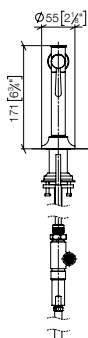

27 731 809

VAIA Rinsing spray set

- with round rosette
- spray flow
- automatic spout/shower diverter
- fabric braided hose 1500 mm
- sprayface with anti-scaling system
- lead-free

Can only be combined with 33810809, 33826809, 19815809, 19825809.

Intrinsic protection against back flow.

Residual water may emerge from the spray after closing.

Operating unit can be positioned freely.

Custom-made options

- Finish variants
- without logo

Standard article	27 731 809 FF	FF	£
Chrome	-00		565.80
Brushed Chrome	-93		735.40
Platinum	-08		905.20
Brushed Platinum	-06		905.20
Champagne (22kt Gold)	-47		1,244.80
Brushed Champagne (22kt Gold)	-46		1,244.80
Durabrass (23kt Gold)	-09		1,188.20
Brushed Durabrass (23kt Gold)	-28		1,188.20
Brushed Bronze	-42		905.20
Dark Chrome	-19		848.60
Brushed Dark Platinum	-99		848.60
Matte Black	-33		763.60

27 718 809

VAIA Rinsing spray set

- with round rosette
- spray flow
- automatic spout/shower diverter
- fabric braided hose 1500 mm
- sprayface with anti-scaling system
- lead-free
- This product can help a building meet the requirements of Green Building Rating Systems, e.g. LEED®, BREEAM®, DGNB

Can only be combined with 33810809, 33826809, 19815809, 19825809.

Intrinsic protection against back flow.

Residual water may emerge from the spray after closing.

Operating unit can be positioned freely.

Custom-made options

- Finish variants
- without logo

Standard article	27 718 809 FF	FF	£
Chrome	-00		594.70
Brushed Chrome	-93		773.10
Platinum	-08		951.60
Brushed Platinum	-06		951.60
Champagne (22kt Gold)	-47		1,308.30
Brushed Champagne (22kt Gold)	-46		1,308.30
Durabrass (23kt Gold)	-09		1,248.90
Brushed Durabrass (23kt Gold)	-28		1,248.90
Brushed Bronze	-42		951.50
Dark Chrome	-19		892.20
Brushed Dark Platinum	-99		892.20
Matte Black	-33		802.90