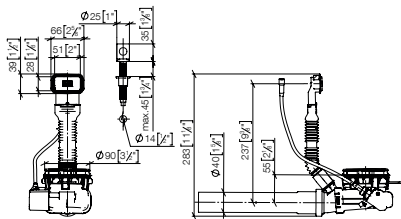

Basin

38 710 004
NEW

1. **Single sink**
2. under-mounted
   - 710 x 400 mm
   - sink depth 195 mm
   - suitable for base units 800 mm
   - Radius 15 mm

Drain and overflow set not included in the scope of supply. See Required miscellaneous.

Required miscellaneous
Pop-up waste and overflow with electronic control

10 410 004 FF | FF | £

Brushed Stainless Steel

-86 468.70

Standard article	38 710 004 FF	FF	£
Brushed Stainless Steel		-86	1,333.70

Required miscellaneous
Pop-up waste and overflow with knob

10 405 004 FF | FF | £

Brushed Stainless Steel

-86 216.50

Miscellaneous

10 405 004
NEW

1. **Pop-up waste and overflow with knob**
2. 3 1/2" hidden drain valve with underlying strainer
   - pull knob with Bowden cable
   - Hidden, swivel overflow

Only suitable for combining with Brushed Stainless Steel kitchen sinks.

Standard article	10 405 004 FF	FF	£
Brushed Stainless Steel		-86	216.50