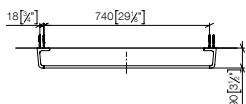

83 080 976

Towel bar

- gauge 758 mm
- width 800mm
- Height: 35 mm
- 89mm projection

Fits ELIO, ENO, LOT, MEM and TARA ULTRA

Standard article	83 080 976 FF	FF	£
Chrome	-00		273.80
Brushed Chrome	-93		355.90
Brushed Platinum	-06		438.10
Dark Chrome	-19		410.70
Brushed Dark Platinum	-99		492.80
Matte Black	-33		369.60

Recommended miscellaneous
**Attachment set for towel bar/tumbler
mounting on one side with cover**

Standard article	11 001 976 FF	FF	£
Chrome	-00		60.20
Brushed Chrome	-93		78.20
Brushed Platinum	-06		96.20
Dark Chrome	-19		90.20
Brushed Dark Platinum	-99		108.30
Matte Black	-33		81.20

83 080 979

Towel bar

- gauge 800 mm
- width 840mm
- 65mm projection

Fits ELIO, ENO, MEM, META SQUARE, SYNC and TARA ULTRA

Custom-made options

- Finish variants

Standard article	83 080 979 FF	FF	£
Chrome	-00		274.10
Brushed Chrome	-93		356.40
Brushed Platinum	-06		438.90
Champagne (22kt Gold)	-47		603.00
Brushed Champagne (22kt Gold)	-46		603.00
Brushed Durabronze (23kt Gold)	-28		575.60
Brushed Bronze	-42		438.50
Dark Chrome	-19		411.10
Brushed Dark Platinum	-99		493.40
Matte Black	-33		352.60