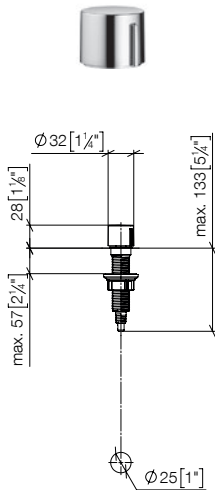

Basin

10 712 970