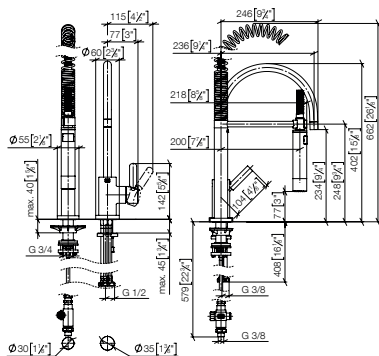

**Intrinsic protection against back flow.**

**Custom-made options**

- Finish variants
- Red/blue marking
- without logo

Set	1x 33 836 888 FF max. flow 7 l/min		1x 27 799 970 FF		Total price: £
	FF	£	FF	£	
Chrome	-00	808.60	-00	1,218.30	<b>2,026.90</b>
Brushed Chrome	-93	1,051.10	-93	1,583.60	<b>2,634.70</b>
Platinum	-08	1,293.70	-08	1,949.20	<b>3,242.90</b>
Brushed Platinum	-06	1,293.70	-06	1,949.20	<b>3,242.90</b>
Brushed Bronze	-42	1,293.70	-42	1,949.20	<b>3,242.90</b>
Dark Chrome	-19	1,212.80	-19	1,827.40	<b>3,040.20</b>
Brushed Dark Platinum	-99	1,212.80	-99	1,827.40	<b>3,040.20</b>