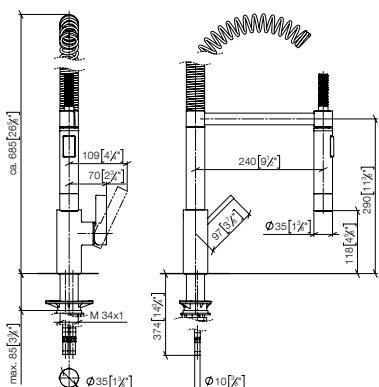

Intrinsic protection against back flow.

Custom-made options

- Finish variants
- Red/blue marking
- without logo

Recommended miscellaneous
Strainer waste with control handle

	10 712 970 FF	FF	£
Chrome	-00		176.70
Brushed Chrome	-93		229.80
Platinum	-08		282.70
Brushed Platinum	-06		282.70
Brushed Bronze	-42		282.80
Dark Chrome	-19		265.00
Brushed Dark Platinum	-99		265.10

Recommended miscellaneous
Dispenser without rosette

	82 424 970 FF	FF	£
Chrome	-00		236.40
Brushed Chrome	-93		307.40
Platinum	-08		378.10
Brushed Platinum	-06		378.10
Brushed Bronze	-42		378.20
Dark Chrome	-19		354.40
Brushed Dark Platinum	-99		425.40