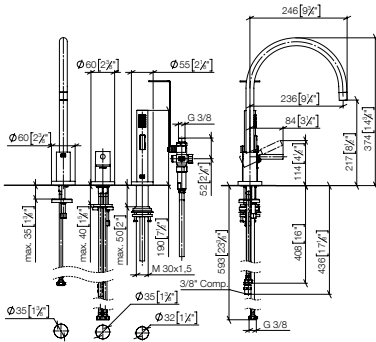

32 816 888 +
27 731 970

TARA Two-hole mixer with individual rosettes with rinsing spray set

- 236mm projection
- pivotable spout 360°
- Optional swivel limiter available with swivel limiter set 12 820 970 90
- air-enriched flow and spray flow
- fabric braided hose 1500 mm
- automatic spout/shower diverter
- sprayface with anti-scaling system
- max. flow 8.3 l/min at 3 bar flow pressure
- lead-free
- This product can help a building meet the requirements of Green Building Rating Systems, e.g. LEED®, BREEAM®, DGNB

Intrinsic protection against back flow.

Operating unit can be positioned freely.

Custom-made options

- Finish variants
- Red/blue marking
- without logo

Set	1x 32 816 888 FF		1x 27 731 970 FF		Total price:
	FF	£	FF	£	
Chrome	-00	981.50	-00	470.90	1,452.40
Brushed Chrome	-93	1,275.90	-93	612.20	1,888.10
Platinum	-08	1,570.30	-08	753.30	2,323.60
Brushed Platinum	-06	1,570.30	-06	753.30	2,323.60
Champagne (22kt Gold)	-47	2,159.30	-47	1,036.00	3,195.30
Brushed Champagne (22kt Gold)	-46	2,159.30	-46	1,036.00	3,195.30
Durabronz (23kt Gold)	-09	2,061.20	-09	988.90	3,050.10
Brushed Durabronz (23kt Gold)	-28	2,061.20	-28	988.90	3,050.10
Brushed Bronze	-42	1,570.40	-42	753.40	2,323.80
Dark Chrome	-19	1,472.20	-19	706.30	2,178.50
Brushed Dark Platinum	-99	1,472.20	-99	706.30	2,178.50
Matte Black	-33	1,324.90	-33	635.70	1,960.60

Set	10 710 970 FF		£
	FF	£	
Chrome	-00	176.70	
Brushed Chrome	-93	229.80	
Platinum	-08	282.70	
Brushed Platinum	-06	282.70	
Champagne (22kt Gold)	-47	388.70	
Brushed Champagne (22kt Gold)	-46	388.70	
Durabronz (23kt Gold)	-09	371.10	
Brushed Durabronz (23kt Gold)	-28	371.10	
Brushed Bronze	-42	282.80	
Dark Chrome	-19	265.00	
Brushed Dark Platinum	-99	265.10	
Matte Black	-33	238.40	

Set	82 444 970 FF		£
	FF	£	
Chrome	-00	257.30	
Brushed Chrome	-93	334.50	
Platinum	-08	411.60	
Brushed Platinum	-06	411.60	
Champagne (22kt Gold)	-47	566.10	
Brushed Champagne (22kt Gold)	-46	566.10	
Durabronz (23kt Gold)	-09	540.30	
Brushed Durabronz (23kt Gold)	-28	540.30	
Brushed Bronze	-42	411.70	
Dark Chrome	-19	385.80	
Brushed Dark Platinum	-99	385.80	
Matte Black	-33	347.30	

32 816 888 +
27 799 970