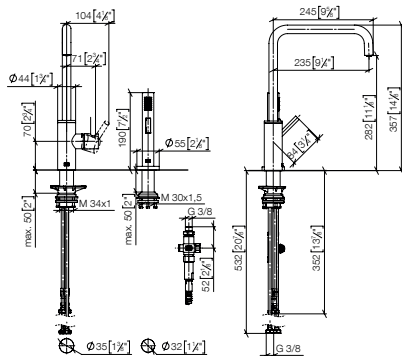

33 826 861 +
27 731 970

META SQUARE Single-lever mixer with rinsing spray set

- 235mm projection
- pivotable spout 360°
- Optional swivel limiter available with swivel limiter set 12 820 970 90
- air-enriched flow and spray flow
- fabric braided hose 1500 mm
- automatic spout/shower diverter
- sprayface with anti-scaling system
- max. flow 8 l/min at 3 bar flow pressure
- lead-free
- This product can help a building meet the requirements of Green Building Rating Systems, e.g. LEED®, BREEAM®, DGNB

Intrinsic protection against back flow.

Custom-made options

- Finish variants
- Red/blue marking
- without logo

	82 444 970 FF		FF	£
Chrome	-00			257.30
Brushed Chrome	-93			334.50
Platinum	-08			411.60
Brushed Platinum	-06			411.60
Champagne (22kt Gold)	-47			566.10
Brushed Champagne (22kt Gold)	-46			566.10
Brushed Durabronze (23kt Gold)	-28			540.30
Brushed Bronze	-42			411.70
Dark Chrome	-19			385.80
Brushed Dark Platinum	-99			385.80
Matte Black	-33			347.30

	10 712 970 FF		FF	£
Chrome	-00			176.70
Brushed Chrome	-93			229.80
Platinum	-08			282.70
Brushed Platinum	-06			282.70
Champagne (22kt Gold)	-47			388.70
Brushed Champagne (22kt Gold)	-46			388.70
Brushed Durabronze (23kt Gold)	-28			371.10
Brushed Bronze	-42			282.80
Dark Chrome	-19			265.00
Brushed Dark Platinum	-99			265.10
Matte Black	-33			238.40

	1x 33 826 861 FF		1x 27 731 970 FF		Total price:
	FF	£	FF	£	£
Chrome	-00	740.90	-00	470.90	1,211.80
Brushed Chrome	-93	963.10	-93	612.20	1,575.30
Platinum	-08	1,185.40	-08	753.30	1,938.70
Brushed Platinum	-06	1,185.40	-06	753.30	1,938.70
Champagne (22kt Gold)	-47	1,630.00	-47	1,036.00	2,666.00
Brushed Champagne (22kt Gold)	-46	1,630.00	-46	1,036.00	2,666.00
Brushed Durabronze (23kt Gold)	-28	1,555.90	-28	988.90	2,544.80
Brushed Bronze	-42	1,185.30	-42	753.40	1,938.70
Dark Chrome	-19	1,111.30	-19	706.30	1,817.60
Brushed Dark Platinum	-99	1,111.30	-99	706.30	1,817.60
Matte Black	-33	1,000.10	-33	635.70	1,635.80

33 826 861 +
27 799 970

META SQUARE Single-lever mixer with profi spray set

- 235mm projection
- pivotable spout 360°
- Optional swivel limiter available with swivel limiter set 12 820 970 90
- air-enriched flow and spray flow
- automatic spout/shower diverter
- sprayface with anti-scaling system
- max. flow 8 l/min at 3 bar flow pressure
- lead-free
- This product can help a building meet the requirements of Green Building Rating Systems, e.g. LEED®, BREEAM®, DGNB