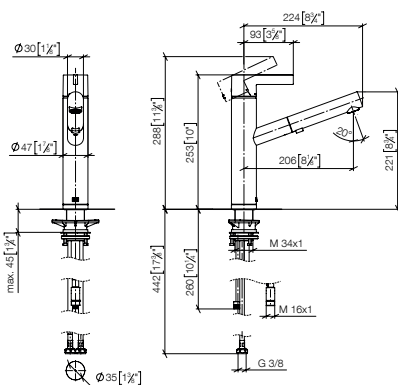

Intrinsic protection against back flow.

Custom-made options

- Finish variants
- Red/blue marking
- without logo

Recommended miscellaneous Strainer waste with control handle

	10 712 970 FF	FF	£
Chrome	-00		176.70
Brushed Chrome	-93		229.80
Platinum	-08		282.70
Brushed Platinum	-06		282.70
Champagne (22kt Gold)	-47		388.70
Brushed Champagne (22kt Gold)	-46		388.70
Brushed Durabronze (23kt Gold)	-28		371.10
Brushed Bronze	-42		282.80
Dark Chrome	-19		265.00
Brushed Dark Platinum	-99		265.10

Recommended miscellaneous Dispenser without rosette

	82 424 970 FF	FF	£
Chrome	-00		236.40
Brushed Chrome	-93		307.40
Platinum	-08		378.10
Brushed Platinum	-06		378.10
Champagne (22kt Gold)	-47		520.10
Brushed Champagne (22kt Gold)	-46		520.10
Brushed Durabronze (23kt Gold)	-28		496.40
Brushed Bronze	-42		378.20
Dark Chrome	-19		354.40
Brushed Dark Platinum	-99		425.40