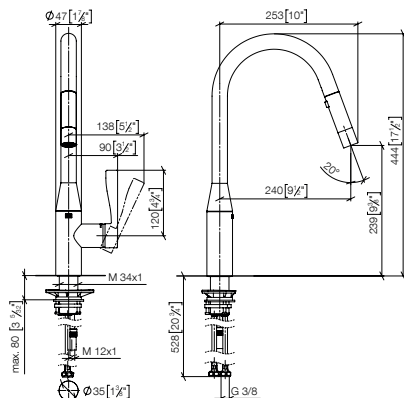

SYNC

33 870 895

SYNC Single-lever mixer Pull-down with spray function

- 240mm projection
- pivotable spout 360°
- Optional swivel limiter available with swivel limiter set 12 821 970 90
- laminar and spray flow
- 1800 mm metal shower hose
- sprayface with anti-scaling system
- max. flow 10.4 l/min at 3 bar flow pressure
- lead-free
- Flow modes can be changed while the water is running
- This product can help a building meet the requirements of Green Building Rating Systems, e.g. LEED®, BREEAM®, DGNB

Intrinsic protection against back flow.

Custom-made options

- Finish variants
- Red/blue marking
- without logo

Recommended miscellaneous Strainer waste with control handle

	10 712 970 FF	FF	£
Chrome	-00		176.70
Brushed Chrome	-93		229.80
Platinum	-08		282.70
Brushed Platinum	-06		282.70
Champagne (22kt Gold)	-47		388.70
Brushed Champagne (22kt Gold)	-46		388.70
Brushed Durabronze (23kt Gold)	-28		371.10
Brushed Bronze	-42		282.80
Dark Chrome	-19		265.00
Brushed Dark Platinum	-99		265.10
Matte Black	-33		238.40

Recommended miscellaneous Dispenser without rosette

	82 424 970 FF	FF	£
Chrome	-00		236.40
Brushed Chrome	-93		307.40
Platinum	-08		378.10
Brushed Platinum	-06		378.10
Champagne (22kt Gold)	-47		520.10
Brushed Champagne (22kt Gold)	-46		520.10
Brushed Durabronze (23kt Gold)	-28		496.40
Brushed Bronze	-42		378.20
Dark Chrome	-19		354.40
Brushed Dark Platinum	-99		425.40
Matte Black	-33		319.10

33 875 895

SYNC Single-lever mixer Pull-down with spray function

- 240mm projection
- pivotable spout 360°
- Optional swivel limiter available with swivel limiter set 12 821 970 90
- laminar and spray flow
- 1800 mm metal shower hose
- sprayface with anti-scaling system
- max. flow 10.4 l/min at 3 bar flow pressure
- lead-free
- Flow modes can be changed while the water is running
- This product can help a building meet the requirements of Green Building Rating Systems, e.g. LEED®, BREEAM®, DGNB