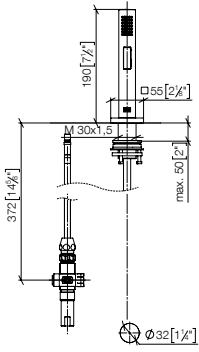

27 723 970

Rinsing spray set

- with angular rosette
- spray flow
- automatic spout/shower diverter
- fabric braided hose 1500 mm
- sprayface with anti-scaling system
- lead-free

Can only be combined with 33826680, 32815680.

Intrinsic protection against back flow.

Residual water may emerge from the spray after closing.

Operating unit can be positioned freely.

Custom-made options

- Finish variants
- without logo

Standard article	27 723 970 FF	FF	£
Chrome	-00		510.50
Platinum	-08		816.90
Brushed Platinum	-06		816.90
Champagne (22kt Gold)	-47		1,123.10
Brushed Champagne (22kt Gold)	-46		1,123.10
Brushed Durabronze (23kt Gold)	-28		1,072.10
Brushed Bronze	-42		816.80
Dark Chrome	-19		765.70
Brushed Dark Platinum	-99		729.40