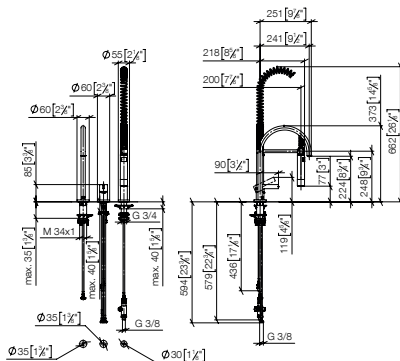

Custom-made options

- Finish variants
- Red/blue marking
- without logo

10 710 970 FF FF £

Set	FF	£
Chrome	-00	176.70
Brushed Chrome	-93	229.80
Platinum	-08	282.70
Brushed Platinum	-06	282.70
Brushed Bronze	-42	282.80
Dark Chrome	-19	265.00
Brushed Dark Platinum	-99	265.10

82 444 970 FF FF £

Set	FF	£
Chrome	-00	257.30
Brushed Chrome	-93	334.50
Platinum	-08	411.60
Brushed Platinum	-06	411.60
Brushed Bronze	-42	411.70
Dark Chrome	-19	385.80
Brushed Dark Platinum	-99	385.80

	1x 32 815 875 FF max. flow 8 l/min		1x 27 799 970 FF		Total price:
Set	FF	£	FF	£	£
Chrome	-00	876.60	-00	1,218.30	2,094.90
Brushed Chrome	-93	1,139.60	-93	1,583.60	2,723.20
Platinum	-08	1,402.60	-08	1,949.20	3,351.80
Brushed Platinum	-06	1,402.60	-06	1,949.20	3,351.80
Brushed Bronze	-42	1,402.70	-42	1,949.20	3,351.90
Dark Chrome	-19	1,314.80	-19	1,827.40	3,142.20
Brushed Dark Platinum	-99	1,314.80	-99	1,827.40	3,142.20