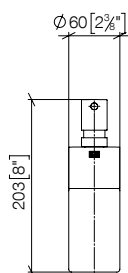

Generic miscellaneous

84 435 970

Dispenser free-standing model

- bottle made of crystal glass, matt
- width 60mm
- 250 ml bottle
- 59mm projection

Fits ELIO, ENO, MEM, META SQUARE, SYNC, TARA and TARA ULTRA

Custom-made options

- Finish variants
- without logo

Standard article	84 435 970 FF	FF	£
Chrome		-00	363.90
Brushed Chrome		-93	473.10
Platinum		-08	582.50
Brushed Platinum		-06	582.50
Champagne (22kt Gold)		-47	800.60
Brushed Champagne (22kt Gold)		-46	800.60
Brushed Durabronze (23kt Gold)		-28	764.20
Brushed Bronze		-42	582.30
Dark Chrome		-19	545.90
Brushed Dark Platinum		-99	624.10
Matte Black		-33	491.30

Towel bar

83 045 892

TARA Towel bar

- gauge 450 mm
- width 505mm
- 81mm projection

Fits TARA

Custom-made options

- Finish variants
- Gauge modification

Standard article	83 045 892 FF	FF	£
Chrome		-00	346.10
Brushed Chrome		-93	449.90
Platinum		-08	553.50
Brushed Platinum		-06	553.50
Champagne (22kt Gold)		-47	761.40
Brushed Champagne (22kt Gold)		-46	761.40
Brushed Durabronze (23kt Gold)		-28	726.80
Brushed Bronze		-42	553.60
Dark Chrome		-19	519.00
Brushed Dark Platinum		-99	593.00
Matte Black		-33	467.20