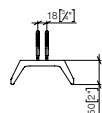

Generic miscellaneous

83 251 979

Hooks

- 50mm projection

Fits ELIO, ENO, MEM, META SQUARE, SYNC, TARA and TARA ULTRA

Custom-made options

- Finish variants

Standard article	83 251 979 FF	FF	£
Chrome	-00		65.10
Brushed Chrome	-93		84.70
Brushed Platinum	-06		104.30
Champagne (22kt Gold)	-47		143.20
Brushed Champagne (22kt Gold)	-46		143.20
Brushed Durabronze (23kt Gold)	-28		136.70
Brushed Bronze	-42		104.10
Dark Chrome	-19		97.60
Brushed Dark Platinum	-99		117.30
Matte Black	-33		88.00

83 256 976

Hooks in two parts

- width 126mm
- Height: 47 mm
- 49mm projection

Fits ELIO, ENO, LOT, MEM and TARA ULTRA

Standard article	83 256 976 FF	FF	£
Chrome	-00		73.40
Brushed Chrome	-93		95.50
Brushed Platinum	-06		117.50
Dark Chrome	-19		110.20
Brushed Dark Platinum	-99		132.30
Matte Black	-33		99.20

83 256 979

Hooks in two parts

- width 80mm
- 55mm projection

Fits ELIO, ENO, MEM, META SQUARE, SYNC and TARA ULTRA

Custom-made options

- Finish variants

Standard article	83 256 979 FF	FF	£
Chrome	-00		121.10
Brushed Chrome	-93		157.50
Brushed Platinum	-06		193.80
Champagne (22kt Gold)	-47		266.40
Brushed Champagne (22kt Gold)	-46		266.40
Brushed Durabronze (23kt Gold)	-28		254.30
Brushed Bronze	-42		193.70
Dark Chrome	-19		181.70
Brushed Dark Platinum	-99		218.30
Matte Black	-33		155.80