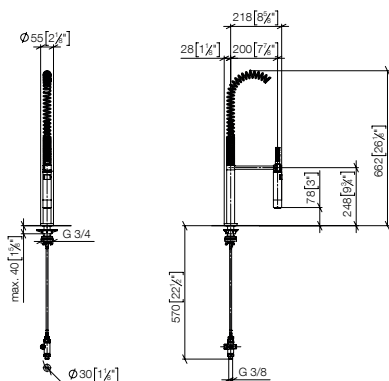

27 731 970

Rinsing spray set

- with round rosette
- spray flow
- automatic spout/shower diverter
- fabric braided hose 1500 mm
- sprayface with anti-scaling system
- lead-free

Can only be combined with 32815682, 33826861, 32815861, 33836888, 32816888, 20816892, 33836875, 32815875.

Intrinsic protection against back flow.

Residual water may emerge from the spray after closing.

Operating unit can be positioned freely.

Custom-made options

- Finish variants
- without logo

Standard article	27 731 970 FF	FF	£
Chrome	-00		470.90
Brushed Chrome	-93		612.20
Platinum	-08		753.30
Brushed Platinum	-06		753.30
Champagne (22kt Gold)	-47		1,036.00
Brushed Champagne (22kt Gold)	-46		1,036.00
Durabrass (23kt Gold)	-09		988.90
Brushed Durabrass (23kt Gold)	-28		988.90
Brushed Bronze	-42		753.40
Dark Chrome	-19		706.30
Brushed Dark Platinum	-99		706.30
Matte Black	-33		635.70

27 799 970

Profi spray set

- spray flow
- automatic diverter for spout/Profi spray set
- sprayface with anti-scaling system
- lead-free

Can only be combined with 32815682, 33826861, 32815861, 33836888, 32816888, 20816892, 33836875, 32815875.

Intrinsic protection against back flow.

Operating unit can be positioned freely.

Custom-made options

- Finish variants
- without logo

Standard article	27 799 970 FF	FF	£
Chrome	-00		1,218.30
Brushed Chrome	-93		1,583.60
Platinum	-08		1,949.20
Brushed Platinum	-06		1,949.20
Brushed Bronze	-42		1,949.20
Dark Chrome	-19		1,827.40
Brushed Dark Platinum	-99		1,827.40