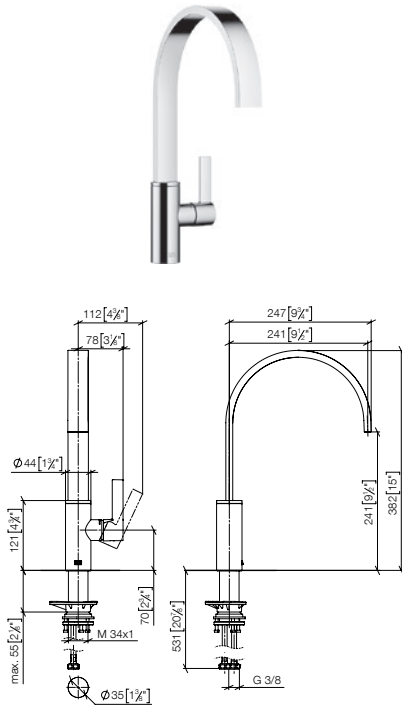

33 815 682

MEM Single-lever mixer

- 241 mm projection
- pivotable spout 360°
- Optional swivel limiter available with swivel limiter set 12 820 970 90
- air-enriched flow
- max. flow 6.3 l/min at 3 bar flow pressure
- lead-free
- This product can help a building meet the requirements of Green Building Rating Systems, e.g. LEED®, BREEAM®, DGNB
- WRAS

Custom-made options

- Finish variants
- Red/blue marking
- without logo

Recommended miscellaneous
Strainer waste with control handle

	10 712 970 FF	FF	£
Chrome	-00		176.70
Brushed Chrome	-93		229.80
Platinum	-08		282.70
Brushed Platinum	-06		282.70
Champagne (22kt Gold)	-47		388.70
Brushed Champagne (22kt Gold)	-46		388.70
Brushed Durabronze (23kt Gold)	-28		371.10
Brushed Bronze	-42		282.80
Dark Chrome	-19		265.00
Brushed Dark Platinum	-99		265.10
Matte Black	-33		238.40

Recommended miscellaneous
Dispenser without rosette

	82 424 970 FF	FF	£
Chrome	-00		236.40
Brushed Chrome	-93		307.40
Platinum	-08		378.10
Brushed Platinum	-06		378.10
Champagne (22kt Gold)	-47		520.10
Brushed Champagne (22kt Gold)	-46		520.10
Brushed Durabronze (23kt Gold)	-28		496.40
Brushed Bronze	-42		378.20
Dark Chrome	-19		354.40
Brushed Dark Platinum	-99		425.40
Matte Black	-33		319.10

32 815 682

MEM Two-hole mixer with individual rosettes

- 241 mm projection
- pivotable spout 360°
- Optional swivel limiter available with swivel limiter set 12 820 970 90
- air-enriched flow
- max. flow 6.3 l/min at 3 bar flow pressure
- lead-free
- This product can help a building meet the requirements of Green Building Rating Systems, e.g. LEED®, BREEAM®, DGNB
- WRAS