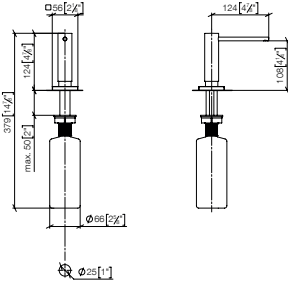

82 439 970

- Dispenser with rosette**
- 124mm projection
  - 500 ml bottle
  - can be filled from the top
  - rotating pump head
- Fits LOT**
- Custom-made options**
- Finish variants

Standard article	82 439 970 FF	FF	£
Chrome		-00	294.40
Platinum		-08	471.00
Brushed Platinum		-06	471.00
Champagne (22kt Gold)		-47	647.70
Brushed Champagne (22kt Gold)		-46	647.70
Brushed Durabronze (23kt Gold)		-28	618.20
Brushed Bronze		-42	470.90
Dark Chrome		-19	441.50
Brushed Dark Platinum		-99	529.80