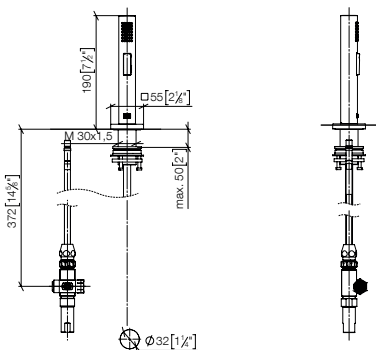

27 731 970

Rinsing spray set

- with round rosette
- spray flow
- automatic spout/shower diverter
- fabric braided hose 1500 mm
- sprayface with anti-scaling system
- lead-free

Can only be combined with 32815682, 33826861, 32815861, 33836888, 32816888, 20816892, 33836875, 32815875.

Intrinsic protection against back flow.

Residual water may emerge from the spray after closing.

Operating unit can be positioned freely.

Custom-made options

- Finish variants
- without logo

Standard article	27 731 970 FF	FF	£
Chrome		-00	470.90
Brushed Chrome		-93	612.20
Platinum		-08	753.30
Brushed Platinum		-06	753.30
Champagne (22kt Gold)		-47	1,036.00
Brushed Champagne (22kt Gold)		-46	1,036.00
Durabrass (23kt Gold)		-09	988.90
Brushed Durabrass (23kt Gold)		-28	988.90
Brushed Bronze		-42	753.40
Dark Chrome		-19	706.30
Brushed Dark Platinum		-99	706.30
Matte Black		-33	635.70

27 723 970

Rinsing spray set

- with angular rosette
- spray flow
- automatic spout/shower diverter
- fabric braided hose 1500 mm
- sprayface with anti-scaling system
- lead-free

Can only be combined with 33826680, 32815680.

Intrinsic protection against back flow.

Residual water may emerge from the spray after closing.

Operating unit can be positioned freely.

Custom-made options

- Finish variants
- without logo

Standard article	27 723 970 FF	FF	£
Chrome		-00	510.50
Platinum		-08	816.90
Brushed Platinum		-06	816.90
Champagne (22kt Gold)		-47	1,123.10
Brushed Champagne (22kt Gold)		-46	1,123.10
Brushed Durabrass (23kt Gold)		-28	1,072.10
Brushed Bronze		-42	816.80
Dark Chrome		-19	765.70
Brushed Dark Platinum		-99	729.40