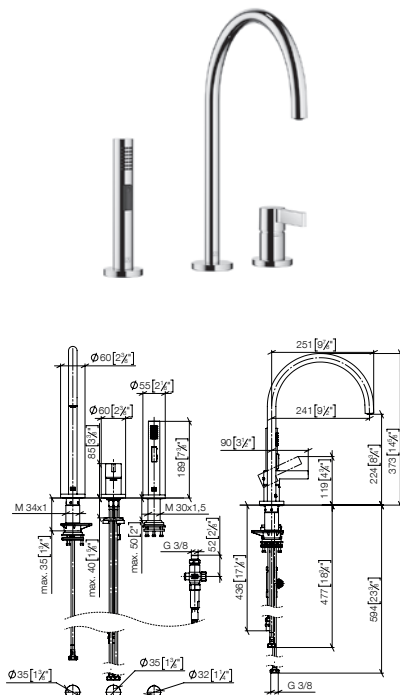

32 815 875 +
27 731 970

TARA ULTRA Two-hole mixer with individual rosettes with rinsing spray set

- 241 mm projection
- pivotable spout 360°
- Optional swivel limiter available with swivel limiter set 12 820 970 90
- air-enriched flow and spray flow
- fabric braided hose 1500 mm
- automatic spout/shower diverter
- sprayface with anti-scaling system
- max. flow 8 l/min at 3 bar flow pressure
- lead-free
- This product can help a building meet the requirements of Green Building Rating Systems, e.g. LEED®, BREEAM®, DGNB

Intrinsic protection against back flow.

Operating unit can be positioned freely.

Custom-made options

- Finish variants
- Red/blue marking
- without logo

82 444 970 FF FF £

Set	FF	£
Chrome	-00	257.30
Brushed Chrome	-93	334.50
Platinum	-08	411.60
Brushed Platinum	-06	411.60
Champagne (22kt Gold)	-47	566.10
Brushed Champagne (22kt Gold)	-46	566.10
Brushed Durabross (23kt Gold)	-28	540.30
Brushed Bronze	-42	411.70
Dark Chrome	-19	385.80
Brushed Dark Platinum	-99	385.80
Matte Black	-33	347.30

10 710 970 FF FF £

Set	FF	£
Chrome	-00	176.70
Brushed Chrome	-93	229.80
Platinum	-08	282.70
Brushed Platinum	-06	282.70
Champagne (22kt Gold)	-47	388.70
Brushed Champagne (22kt Gold)	-46	388.70
Brushed Durabross (23kt Gold)	-28	371.10
Brushed Bronze	-42	282.80
Dark Chrome	-19	265.00
Brushed Dark Platinum	-99	265.10
Matte Black	-33	238.40

	1x 32 815 875 FF max. flow 8 l/min		1x 27 731 970 FF		Total price:
Set	FF	£	FF	£	£
Chrome	-00	876.60	-00	470.90	1,347.50
Brushed Chrome	-93	1,139.60	-93	612.20	1,751.80
Platinum	-08	1,402.60	-08	753.30	2,155.90
Brushed Platinum	-06	1,402.60	-06	753.30	2,155.90
Champagne (22kt Gold)	-47	1,928.50	-47	1,036.00	2,964.50
Brushed Champagne (22kt Gold)	-46	1,928.50	-46	1,036.00	2,964.50
Brushed Durabross (23kt Gold)	-28	1,840.90	-28	988.90	2,829.80
Brushed Bronze	-42	1,402.70	-42	753.40	2,156.10
Dark Chrome	-19	1,314.80	-19	706.30	2,021.10
Brushed Dark Platinum	-99	1,314.80	-99	706.30	2,021.10
Matte Black	-33	1,183.40	-33	635.70	1,819.10

32 815 875 +
27 799 970

TARA ULTRA Two-hole mixer with individual rosettes with profi spray set

- 241 mm projection
- pivotable spout 360°
- Optional swivel limiter available with swivel limiter set 12 820 970 90
- air-enriched flow and spray flow
- automatic spout/shower diverter
- sprayface with anti-scaling system
- max. flow 8 l/min at 3 bar flow pressure
- lead-free
- This product can help a building meet the requirements of Green Building Rating Systems, e.g. LEED®, BREEAM®, DGNB

Intrinsic protection against back flow.

Operating unit can be positioned freely.