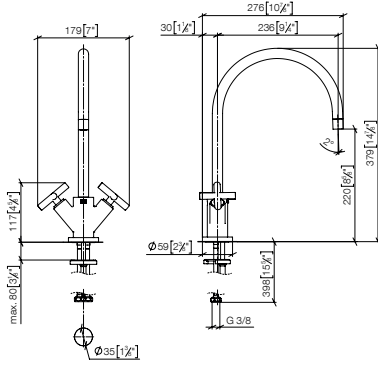

22 815 892

TARA Single-hole mixer

- **235mm projection**
- pivotable spout 360°
- air-enriched flow
- max. flow 7 l/min at 3 bar flow pressure
- lead-free
- This product can help a building meet the requirements of Green Building Rating Systems, e.g. LEED®, BREEAM®, DGNB
- WRAS

Custom-made options

- Finish variants
- Flow rate modification
- Red/blue marking
- without logo

Recommended miscellaneous
Strainer waste with control handle

	10 710 970 FF	FF	£
Chrome	-00		176.70
Brushed Chrome	-93		229.80
Platinum	-08		282.70
Brushed Platinum	-06		282.70
Champagne (22kt Gold)	-47		388.70
Brushed Champagne (22kt Gold)	-46		388.70
Durabrass (23kt Gold)	-09		371.10
Brushed Durabrass (23kt Gold)	-28		371.10
Brushed Bronze	-42		282.80
Dark Chrome	-19		265.00
Brushed Dark Platinum	-99		265.10
Matte Black	-33		238.40

Recommended miscellaneous
Dispenser with rosette

	82 444 970 FF	FF	£
Chrome	-00		257.30
Brushed Chrome	-93		334.50
Platinum	-08		411.60
Brushed Platinum	-06		411.60
Champagne (22kt Gold)	-47		566.10
Brushed Champagne (22kt Gold)	-46		566.10
Durabrass (23kt Gold)	-09		540.30
Brushed Durabrass (23kt Gold)	-28		540.30
Brushed Bronze	-42		411.70
Dark Chrome	-19		385.80
Brushed Dark Platinum	-99		385.80
Matte Black	-33		347.30

20 816 892

TARA Three-hole mixer

- **235mm projection**
- pivotable spout 360°
- air-enriched flow
- max. flow 7 l/min at 3 bar flow pressure
- lead-free
- This product can help a building meet the requirements of Green Building Rating Systems, e.g. LEED®, BREEAM®, DGNB