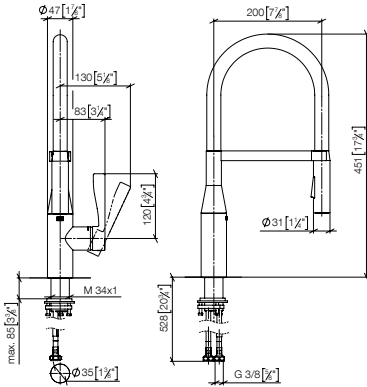

**Intrinsic protection against back flow.**

**Custom-made options**

- Finish variants
- Red/blue marking
- without logo

Standard article	33 865 895 FF	FF	£
Chrome	-00		1,265.10
Brushed Chrome	-93		1,398.00
Platinum	-08		1,720.80
Brushed Platinum	-06		1,720.80
Champagne (22kt Gold)	-47		2,783.20
Brushed Champagne (22kt Gold)	-46		2,783.20
Brushed Durabronze (23kt Gold)	-28		2,656.70
Brushed Bronze	-42		2,024.30
Dark Chrome	-19		1,613.10
Brushed Dark Platinum	-99		1,613.10
Matte Black	-33		1,451.90