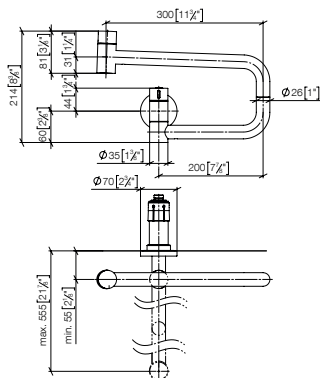

30 805 875

TARA ULTRA POT FILLER Cold-water valve

- 500mm projection
- pivoting spout
- laminar flow
- max. flow 5.7 l/min at 3 bar flow pressure
- min. recess depth 125 mm
- max. recess depth 80 mm
- lead-free
- This product can help a building meet the requirements of Green Building Rating Systems, e.g. LEED®, BREEAM®, DGNB
- WRAS

Custom-made options

- Finish variants
- without logo

Recommended miscellaneous
Aerator laminar with slit Laminar flow M24x1 - 11 l/min.

	90 23 01 026 03 FF	FF	£
Chrome	-00		45.30
Brushed Chrome	-93		58.90
Platinum	-08		57.70
Brushed Platinum	-06		65.90
Champagne (22kt Gold)	-47		90.70
Brushed Champagne (22kt Gold)	-46		90.70
Brushed Durabronze (23kt Gold)	-28		71.40
Brushed Bronze	-42		72.50
Dark Chrome	-19		68.00
Brushed Dark Platinum	-99		68.00

Standard article	30 805 875 FF	FF	£
Chrome	-00		1,116.30
Brushed Chrome	-93		1,451.20
Platinum	-08		1,786.00
Brushed Platinum	-06		1,786.00
Champagne (22kt Gold)	-47		2,455.90
Brushed Champagne (22kt Gold)	-46		2,455.90
Brushed Durabronze (23kt Gold)	-28		2,344.20
Brushed Bronze	-42		1,786.10
Dark Chrome	-19		1,674.50
Brushed Dark Platinum	-99		1,668.90

Required miscellaneous
POT FILLER Concealed wall elbow

	35 087 970 FF	FF	£
Concealed rough parts	90		233.00

33 845 875

TARA ULTRA PIVOT Single-lever mixer