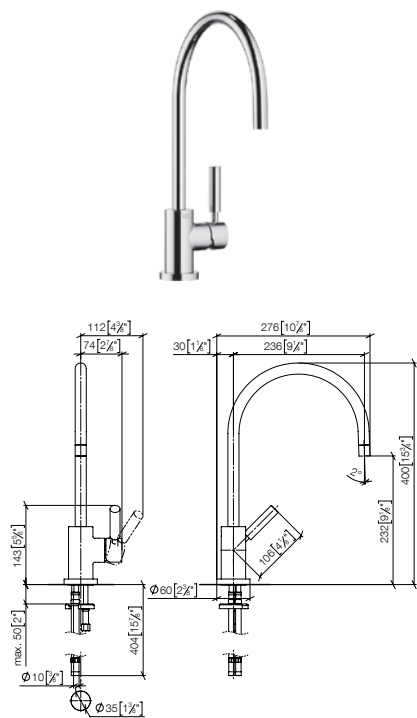

33 815 888

TARA Single-lever mixer

- 236mm projection
- pivotable spout 360°
- air-enriched flow
- max. flow 7 l/min at 3 bar flow pressure
- lead-free
- WRAS
- This product can help a building meet the requirements of Green Building Rating Systems, e.g. LEED®, BREEAM®, DGNB

Custom-made options

- Finish variants
- Red/blue marking
- without logo

Standard article	33 815 888 FF	FF	£
Chrome	-00		794.00
Brushed Chrome	-93		1,032.30
Platinum	-08		1,270.50
Brushed Platinum	-06		1,270.50
Champagne (22kt Gold)	-47		1,746.80
Brushed Champagne (22kt Gold)	-46		1,746.80
Durabrass (23kt Gold)	-09		1,667.40
Brushed Durabrass (23kt Gold)	-28		1,667.40
Brushed Bronze	-42		1,270.40
Dark Chrome	-19		1,191.10
Brushed Dark Platinum	-99		1,191.20
Matte Black	-33		1,072.00

Recommended miscellaneous
Strainer waste with control handle

10 710 970 FF FF £

Chrome	-00	176.70
Brushed Chrome	-93	229.80
Platinum	-08	282.70
Brushed Platinum	-06	282.70
Champagne (22kt Gold)	-47	388.70
Brushed Champagne (22kt Gold)	-46	388.70
Durabrass (23kt Gold)	-09	371.10
Brushed Durabrass (23kt Gold)	-28	371.10
Brushed Bronze	-42	282.80
Dark Chrome	-19	265.00
Brushed Dark Platinum	-99	265.10
Matte Black	-33	238.40

Recommended miscellaneous
Dispenser with rosette

82 444 970 FF FF £

Chrome	-00	257.30
Brushed Chrome	-93	334.50
Platinum	-08	411.60
Brushed Platinum	-06	411.60
Champagne (22kt Gold)	-47	566.10
Brushed Champagne (22kt Gold)	-46	566.10
Durabrass (23kt Gold)	-09	540.30
Brushed Durabrass (23kt Gold)	-28	540.30
Brushed Bronze	-42	411.70
Dark Chrome	-19	385.80
Brushed Dark Platinum	-99	385.80
Matte Black	-33	347.30

33 836 888 +
27 731 970

TARA Single-lever mixer with rinsing spray set

- 235mm projection
- pivotable spout 360°
- air-enriched flow and spray flow
- fabric braided hose 1500 mm
- automatic spout/shower diverter
- sprayface with anti-scaling system
- max. flow 7 l/min at 3 bar flow pressure
- lead-free
- This product can help a building meet the requirements of Green Building Rating Systems, e.g. LEED®, BREEAM®, DGNB