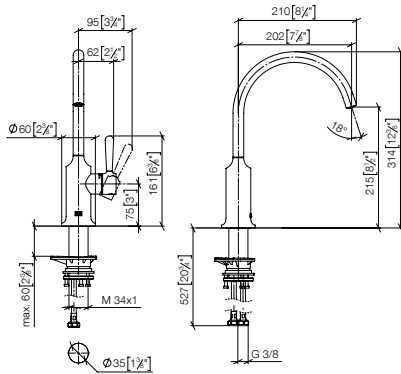

33 800 809

1. **VAIA Single-lever mixer**
2. 202mm projection
   - pivotable spout 360°
   - air-enriched flow
   - max. flow 7 l/min at 3 bar flow pressure
   - lead-free
   - This product can help a building meet the requirements of Green Building Rating Systems, e.g. LEED®, BREEAM®, DGNB
   - WRAS
3. **Custom-made options**
4. Finish variants
   - Red/blue marking
   - without logo