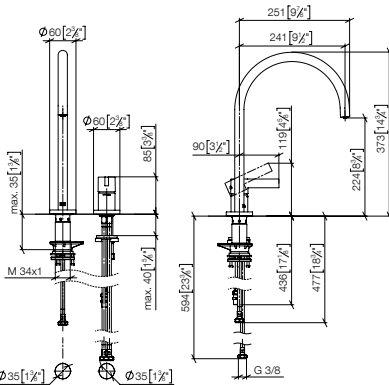

### Custom-made options

- Finish variants
- Red/blue marking
- without logo

Standard article	32 815 875 FF	FF	£
Chrome		-00	876.60
Brushed Chrome		-93	1,139.60
Platinum		-08	1,402.60
Brushed Platinum		-06	1,402.60
Champagne (22kt Gold)		-47	1,928.50
Brushed Champagne (22kt Gold)		-46	1,928.50
Brushed Durabronze (23kt Gold)		-28	1,840.90
Brushed Bronze		-42	1,402.70
Dark Chrome		-19	1,314.80
Brushed Dark Platinum		-99	1,314.80
Matte Black		-33	1,183.40