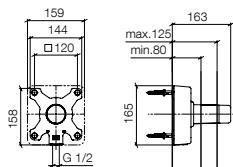

Generic miscellaneous

Concealed articles

35 087 970

POT FILLER Concealed wall elbow

- female thread 1/2" connection
- anti-water packing
- soundproofing
- dust cover
- min. recess depth 80 mm
- max. recess depth 125 mm

Standard article	35 087 970	FF	FF	£
Concealed rough parts			90	233.00