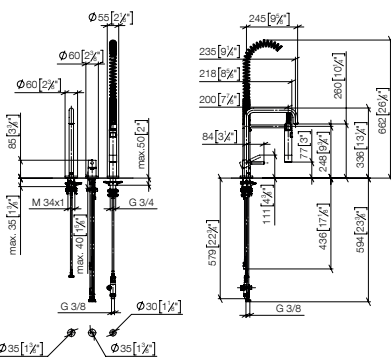

32 815 861 +
27 799 970

META SQUARE Two-hole mixer with individual rosettes with profi spray set

- 235mm projection
- pivotable spout 360°
- Optional swivel limiter available with swivel limiter set 12 820 970 90
- air-enriched flow and spray flow
- automatic spout/shower diverter
- sprayface with anti-scaling system
- max. flow 8 l/min at 3 bar flow pressure
- lead-free
- This product can help a building meet the requirements of Green Building Rating Systems, e.g. LEED®, BREEAM®, DGNB

Intrinsic protection against back flow.

Operating unit can be positioned freely.

Custom-made options

- Finish variants
- Red/blue marking
- without logo

Set	1x 32 815 861 FF max. flow 8 l/min		1x 27 799 970 FF		Total price: £
	FF	£	FF	£	
Chrome	-00	897.20	-00	1,218.30	2,115.50
Brushed Chrome	-93	1,166.40	-93	1,583.60	2,750.00
Platinum	-08	1,435.50	-08	1,949.20	3,384.70
Brushed Platinum	-06	1,435.50	-06	1,949.20	3,384.70
Brushed Bronze	-42	1,435.50	-42	1,949.20	3,384.70
Dark Chrome	-19	1,345.80	-19	1,827.40	3,173.20
Brushed Dark Platinum	-99	1,345.80	-99	1,827.40	3,173.20

Recommended miscellaneous
Strainer waste with control handle

	10 710 970 FF		£
	FF	£	
Chrome	-00	176.70	
Brushed Chrome	-93	229.80	
Platinum	-08	282.70	
Brushed Platinum	-06	282.70	
Brushed Bronze	-42	282.80	
Dark Chrome	-19	265.00	
Brushed Dark Platinum	-99	265.10	

Recommended miscellaneous
Dispenser with rosette

	82 444 970 FF		£
	FF	£	
Chrome	-00	257.30	
Brushed Chrome	-93	334.50	
Platinum	-08	411.60	
Brushed Platinum	-06	411.60	
Brushed Bronze	-42	411.70	
Dark Chrome	-19	385.80	
Brushed Dark Platinum	-99	385.80	

17 871 861
NEW

META SQUARE HOT & COLD WATER DISPENSER

- 145mm projection
- pivotable spout 360°
- laminar flow
- provides filtered, hot water up to 93°C
- Provides filtered water
- max. flow 3.8 l/min at 3 bar flow pressure
- mechanical valve
- lead-free
- lever
- This product can help a building meet the requirements of Green Building Rating Systems, e.g. LEED®, BREEAM®, DGNB