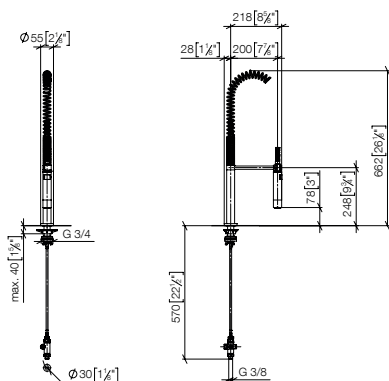

27 731 970

Rinsing spray set

- with round rosette
- spray flow
- automatic spout/shower diverter
- fabric braided hose 1500 mm
- sprayface with anti-scaling system
- lead-free

Can only be combined with 32815682, 33826861, 32815861, 33836888, 32816888, 20816892, 33836875, 32815875.

Intrinsic protection against back flow.

Residual water may emerge from the spray after closing.

Operating unit can be positioned freely.

Custom-made options

- Finish variants
- without logo

Standard article	27 731 970 FF	FF	£
Chrome		-00	470.90
Brushed Chrome		-93	612.20
Platinum		-08	753.30
Brushed Platinum		-06	753.30
Champagne (22kt Gold)		-47	1,036.00
Brushed Champagne (22kt Gold)		-46	1,036.00
Durabrass (23kt Gold)		-09	988.90
Brushed Durabrass (23kt Gold)		-28	988.90
Brushed Bronze		-42	753.40
Dark Chrome		-19	706.30
Brushed Dark Platinum		-99	706.30
Matte Black		-33	635.70

27 799 970

Profi spray set

- spray flow
- automatic diverter for spout/Profi spray set
- sprayface with anti-scaling system
- lead-free

Can only be combined with 32815682, 33826861, 32815861, 33836888, 32816888, 20816892, 33836875, 32815875.

Intrinsic protection against back flow.

Operating unit can be positioned freely.

Custom-made options

- Finish variants
- without logo

Standard article	27 799 970 FF	FF	£
Chrome		-00	1,218.30
Brushed Chrome		-93	1,583.60
Platinum		-08	1,949.20
Brushed Platinum		-06	1,949.20
Brushed Bronze		-42	1,949.20
Dark Chrome		-19	1,827.40
Brushed Dark Platinum		-99	1,827.40