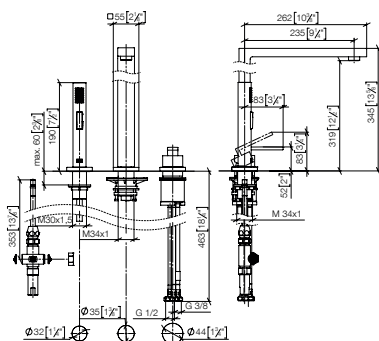

LOT Single-lever mixer with individual rosettes with rinsing spray set

- 235mm projection
- pivotable spout 360°
- air-enriched flow and spray flow
- automatic spout/shower diverter
- fabric braided hose 1500 mm
- sprayface with anti-scaling system
- max. flow 8 l/min at 3 bar flow pressure
- lead-free
- This product can help a building meet the requirements of Green Building Rating Systems, e.g. LEED®, BREEAM®, DGNB

Intrinsic protection against back flow.

Operating unit can be positioned freely.

Residual water may emerge from the spray after closing.

Custom-made options

- Finish variants
- Red/blue marking
- without logo