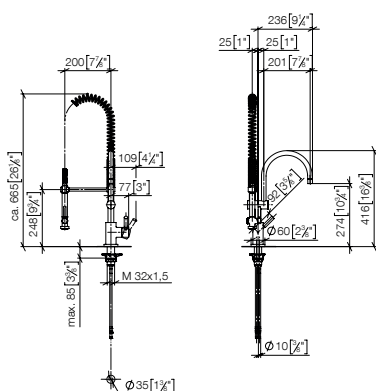

Intrinsic protection against back flow.

Custom-made options

- Finish variants
- Red/blue marking
- without logo

	10 710 970 FF	FF	£
Chrome	-00		176.70
Brushed Chrome	-93		229.80
Platinum	-08		282.70
Brushed Platinum	-06		282.70
Brushed Bronze	-42		282.80
Dark Chrome	-19		265.00
Brushed Dark Platinum	-99		265.10

	82 444 970 FF	FF	£
Chrome	-00		257.30
Brushed Chrome	-93		334.50
Platinum	-08		411.60
Brushed Platinum	-06		411.60
Brushed Bronze	-42		411.70
Dark Chrome	-19		385.80
Brushed Dark Platinum	-99		385.80