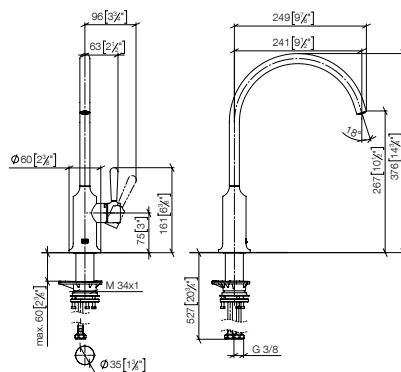

33 816 809

1. **VAIA Single-lever mixer**
2. 241 mm projection
   - pivotable spout 360°
   - air-enriched flow
   - max. flow 7 l/min at 3 bar flow pressure
   - lead-free
   - This product can help a building meet the requirements of Green Building Rating Systems, e.g. LEED®, BREEAM®, DGNB
   - WRAS
3. **Custom-made options**
4. Finish variants
   - Red/blue marking
   - without logo