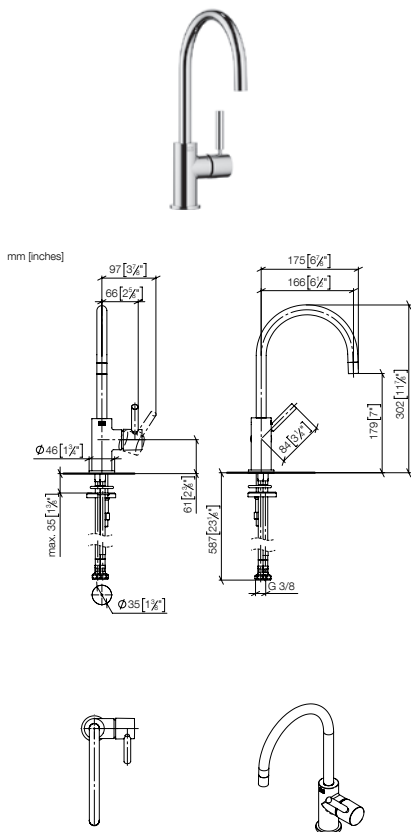

33 805 888

TARA BAR TAP Single-lever mixer

- 166mm projection
- pivotable spout 360°
- laminar flow
- max. flow 8.3 l/min at 3 bar flow pressure
- lead-free
- This product can help a building meet the requirements of Green Building Rating Systems, e.g. LEED®, BREEAM®, DGNB
- WRAS

Custom-made options

- Finish variants
- Red/blue marking
- without logo

10 710 970 FF FF £

Chrome	-00	176.70
Brushed Chrome	-93	229.80
Platinum	-08	282.70
Brushed Platinum	-06	282.70
Champagne (22kt Gold)	-47	388.70
Brushed Champagne (22kt Gold)	-46	388.70
Durabrass (23kt Gold)	-09	371.10
Brushed Durabrass (23kt Gold)	-28	371.10
Brushed Bronze	-42	282.80
Dark Chrome	-19	265.00
Brushed Dark Platinum	-99	265.10
Matte Black	-33	238.40

Standard article	33 805 888 FF	FF	£
Chrome	-00	715.10	
Brushed Chrome	-93	929.70	
Platinum	-08	1,144.20	
Brushed Platinum	-06	1,144.20	
Champagne (22kt Gold)	-47	1,573.20	
Brushed Champagne (22kt Gold)	-46	1,573.20	
Durabrass (23kt Gold)	-09	1,501.70	
Brushed Durabrass (23kt Gold)	-28	1,501.70	
Brushed Bronze	-42	1,144.10	
Dark Chrome	-19	1,072.60	
Brushed Dark Platinum	-99	1,072.60	
Matte Black	-33	965.40	

82 444 970 FF FF £

Chrome	-00	257.30
Brushed Chrome	-93	334.50
Platinum	-08	411.60
Brushed Platinum	-06	411.60
Champagne (22kt Gold)	-47	566.10
Brushed Champagne (22kt Gold)	-46	566.10
Durabrass (23kt Gold)	-09	540.30
Brushed Durabrass (23kt Gold)	-28	540.30
Brushed Bronze	-42	411.70
Dark Chrome	-19	385.80
Brushed Dark Platinum	-99	385.80
Matte Black	-33	347.30

33 800 888

TARA Single-lever mixer

- 201mm projection
- pivotable spout 360°
- air-enriched flow
- max. flow 7 l/min at 3 bar flow pressure
- lead-free
- WRAS
- This product can help a building meet the requirements of Green Building Rating Systems, e.g. LEED®, BREEAM®, DGNB