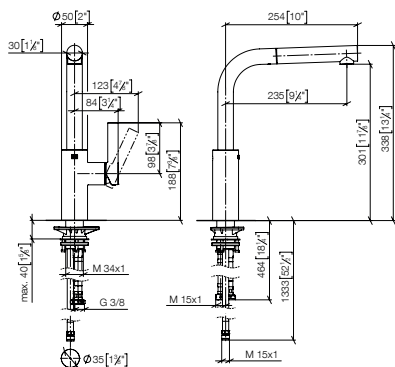

33 840 790

ELIO Single-lever mixer Pull-out

- 235mm projection
- pivotable spout 360°
- air-enriched flow
- fabric braided hose 1500 mm
- max. flow 8.8 l/min at 3 bar flow pressure
- lead-free
- This product can help a building meet the requirements of Green Building Rating Systems, e.g. LEED®, BREEAM®, DGNB

Intrinsic protection against back flow.

Custom-made options

- Finish variants
- Red/blue marking
- without logo

	10 712 970 FF	FF	£
Chrome	-00		176.70
Brushed Chrome	-93		229.80
Platinum	-08		282.70
Brushed Platinum	-06		282.70
Champagne (22kt Gold)	-47		388.70
Brushed Champagne (22kt Gold)	-46		388.70
Brushed Durabronze (23kt Gold)	-28		371.10
Brushed Bronze	-42		282.80
Dark Chrome	-19		265.00
Brushed Dark Platinum	-99		265.10

	82 424 970 FF	FF	£
Chrome	-00		236.40
Brushed Chrome	-93		307.40
Platinum	-08		378.10
Brushed Platinum	-06		378.10
Champagne (22kt Gold)	-47		520.10
Brushed Champagne (22kt Gold)	-46		520.10
Brushed Durabronze (23kt Gold)	-28		496.40
Brushed Bronze	-42		378.20
Dark Chrome	-19		354.40
Brushed Dark Platinum	-99		425.40

33 871 790

ELIO Single-lever mixer Pull-out with spray function

- 219mm projection
- pivoting spout 360°
- air-enriched flow and spray flow
- fabric braided hose 1500 mm
- max. flow 8 l/min at 3 bar flow pressure
- lead-free
- This product can help a building meet the requirements of Green Building Rating Systems, e.g. LEED®, BREEAM®, DGNB

Intrinsic protection against back flow.