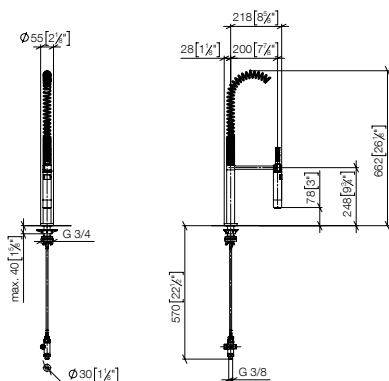

27 731 970

Rinsing spray set

- with round rosette
- spray flow
- automatic spout/shower diverter
- fabric braided hose 1500 mm
- sprayface with anti-scaling system
- lead-free

Can only be combined with 32815682, 33826861, 32815861, 33836888, 32816888, 20816892, 33836875, 32815875.

Intrinsic protection against back flow.

Residual water may emerge from the spray after closing.

Operating unit can be positioned freely.

Custom-made options

- Finish variants
- without logo

Standard article	27 731 970 FF	FF	£
Chrome	-00		470.90
Brushed Chrome	-93		612.20
Platinum	-08		753.30
Brushed Platinum	-06		753.30
Champagne (22kt Gold)	-47		1,036.00
Brushed Champagne (22kt Gold)	-46		1,036.00
Durabrass (23kt Gold)	-09		988.90
Brushed Durabrass (23kt Gold)	-28		988.90
Brushed Bronze	-42		753.40
Dark Chrome	-19		706.30
Brushed Dark Platinum	-99		706.30
Matte Black	-33		635.70

27 799 970

Profi spray set

- spray flow
- automatic diverter for spout/Profi spray set
- sprayface with anti-scaling system
- lead-free

Can only be combined with 32815682, 33826861, 32815861, 33836888, 32816888, 20816892, 33836875, 32815875.

Intrinsic protection against back flow.

Operating unit can be positioned freely.

Custom-made options

- Finish variants
- without logo

Standard article	27 799 970 FF	FF	£
Chrome	-00		1,218.30
Brushed Chrome	-93		1,583.60
Platinum	-08		1,949.20
Brushed Platinum	-06		1,949.20
Brushed Bronze	-42		1,949.20
Dark Chrome	-19		1,827.40
Brushed Dark Platinum	-99		1,827.40