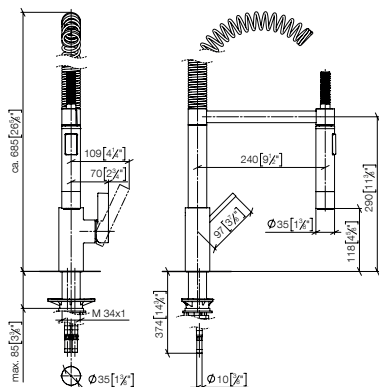

TARA ULTRA

33 860 875

TARA ULTRA Profi single-lever mixer

- 240mm projection
- pivotable 360°
- air-enriched flow and spray flow
- sprayface with anti-scaling system
- max. flow 8 l/min at 3 bar flow pressure
- lead-free
- This product can help a building meet the requirements of Green Building Rating Systems, e.g. LEED®, BREEAM®, DGNB

Intrinsic protection against back flow.

Custom-made options

- Finish variants
- Red/blue marking
- without logo

Recommended miscellaneous
Strainer waste with control handle

	10 712 970 FF	FF	£
Chrome	-00		176.70
Brushed Chrome	-93		229.80
Platinum	-08		282.70
Brushed Platinum	-06		282.70
Brushed Bronze	-42		282.80
Dark Chrome	-19		265.00
Brushed Dark Platinum	-99		265.10

Recommended miscellaneous
Dispenser without rosette

	82 424 970 FF	FF	£
Chrome	-00		236.40
Brushed Chrome	-93		307.40
Platinum	-08		378.10
Brushed Platinum	-06		378.10
Brushed Bronze	-42		378.20
Dark Chrome	-19		354.40
Brushed Dark Platinum	-99		425.40