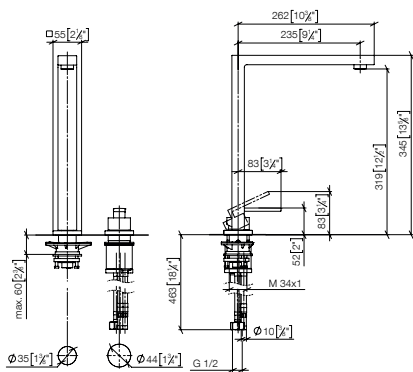

Custom-made options

- Finish variants
- Red/blue marking
- without logo

Standard article	32 815 680 FF		FF	£
Chrome	-00			1,625.90
Platinum	-08			2,601.30
Brushed Platinum	-06			2,601.30
Champagne (22kt Gold)	-47			3,577.00
Brushed Champagne (22kt Gold)	-46			3,577.00
Brushed Durabronze (23kt Gold)	-28			3,414.40
Brushed Bronze	-42			2,601.50
Dark Chrome	-19			2,438.70
Brushed Dark Platinum	-99			2,438.70

Recommended miscellaneous
Dispenser with rosette

	82 439 970 FF		FF	£
Chrome	-00			294.40
Platinum	-08			471.00
Brushed Platinum	-06			471.00
Champagne (22kt Gold)	-47			647.70
Brushed Champagne (22kt Gold)	-46			647.70
Brushed Durabronze (23kt Gold)	-28			618.20
Brushed Bronze	-42			470.90
Dark Chrome	-19			441.50
Brushed Dark Platinum	-99			529.80