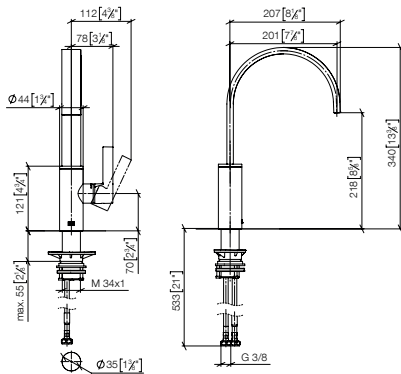

Custom-made options

- Finish variants
- Red/blue marking
- without logo

Recommended miscellaneous
Strainer waste with control handle

10 712 970 FF FF £

Chrome	-00	176.70
Brushed Chrome	-93	229.80
Platinum	-08	282.70
Brushed Platinum	-06	282.70
Champagne (22kt Gold)	-47	388.70
Brushed Champagne (22kt Gold)	-46	388.70
Brushed Durabronze (23kt Gold)	-28	371.10
Brushed Bronze	-42	282.80
Dark Chrome	-19	265.00
Brushed Dark Platinum	-99	265.10
Matte Black	-33	238.40

Recommended miscellaneous
Dispenser without rosette

82 424 970 FF FF £

Chrome	-00	236.40
Brushed Chrome	-93	307.40
Platinum	-08	378.10
Brushed Platinum	-06	378.10
Champagne (22kt Gold)	-47	520.10
Brushed Champagne (22kt Gold)	-46	520.10
Brushed Durabronze (23kt Gold)	-28	496.40
Brushed Bronze	-42	378.20
Dark Chrome	-19	354.40
Brushed Dark Platinum	-99	425.40
Matte Black	-33	319.10