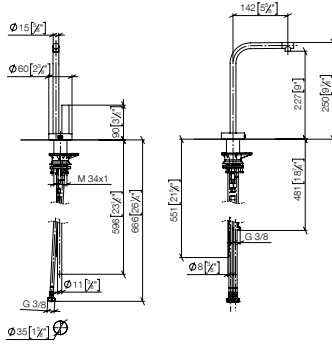

17 871 790
NEW

ELIO HOT & COLD WATER DISPENSER

- 142mm projection
- pivotable spout 360°
- laminar flow
- provides filtered, hot water up to 93°C
- Provides filtered water
- max. flow 3.8 l/min at 3 bar flow pressure
- mechanical valve
- lead-free
- lever
- This product can help a building meet the requirements of Green Building Rating Systems, e.g. LEED®, BREEAM®, DGNB

A minimum flow pressure of 3 bar is necessary for the HOT & COLD WATER DISPENSER to work perfectly in conjunction with a hot water tank and filter.

The installation must be above a kitchen sink.

The filter cartridge must be changed every six months. The installation instructions contain further information for guidance.

Detailed planning information and technical data can be found at www.dornbracht.com/professional

12 530 970 FF | FF £

Accessories 90 169.70

12 893 970 FF | FF £

Accessories 90 1,096.40

Standard article	17 871 790 FF	FF	£
Chrome	-00		1,030.30
Brushed Chrome	-93		1,339.40
Platinum	-08		1,648.40
Brushed Platinum	-06		1,648.40
Champagne (22kt Gold)	-47		2,266.70
Brushed Champagne (22kt Gold)	-46		2,266.70
Brushed Durabronze (23kt Gold)	-28		2,163.60
Brushed Bronze	-42		1,648.40
Dark Chrome	-19		1,545.40
Brushed Dark Platinum	-99		1,545.40