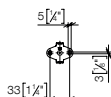

Generic miscellaneous

83 060 892

TARA Towel bar

- gauge 600 mm
- width 655mm
- 81mm projection

Fits TARA

Custom-made options

- Finish variants
- Gauge modification

Standard article	83 060 892 FF	FF	£
Chrome	-00		356.90
Brushed Chrome	-93		463.90
Platinum	-08		571.00
Brushed Platinum	-06		571.00
Champagne (22kt Gold)	-47		785.20
Brushed Champagne (22kt Gold)	-46		785.20
Brushed Durabronze (23kt Gold)	-28		749.50
Brushed Bronze	-42		571.00
Dark Chrome	-19		535.20
Brushed Dark Platinum	-99		611.60
Matte Black	-33		481.80

83 070 809

VAIA Towel bar

- gauge 450 mm
- width 510mm
- 88mm projection