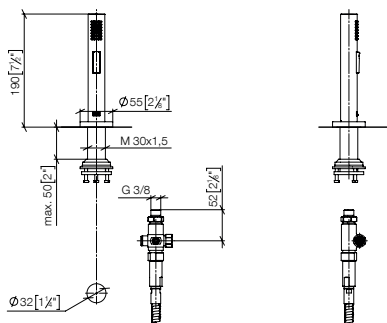

**Custom-made options**

- Finish variants
- without logo

Standard article	27 731 970 FF	FF	£
Chrome	-00		470.90
Brushed Chrome	-93		612.20
Platinum	-08		753.30
Brushed Platinum	-06		753.30
Champagne (22kt Gold)	-47		1,036.00
Brushed Champagne (22kt Gold)	-46		1,036.00
Durabrass (23kt Gold)	-09		988.90
Brushed Durabrass (23kt Gold)	-28		988.90
Brushed Bronze	-42		753.40
Dark Chrome	-19		706.30
Brushed Dark Platinum	-99		706.30
Matte Black	-33		635.70