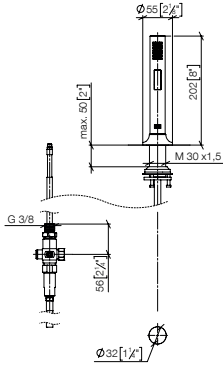

- Finish variants
- without logo

Standard article	27 731 809 FF	FF	£
Chrome	-00		565.80
Brushed Chrome	-93		735.40
Platinum	-08		905.20
Brushed Platinum	-06		905.20
Champagne (22kt Gold)	-47		1,244.80
Brushed Champagne (22kt Gold)	-46		1,244.80
Durabrass (23kt Gold)	-09		1,188.20
Brushed Durabrass (23kt Gold)	-28		1,188.20
Brushed Bronze	-42		905.20
Dark Chrome	-19		848.60
Brushed Dark Platinum	-99		848.60
Matte Black	-33		763.60