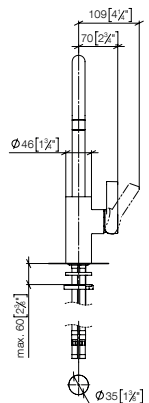

Custom-made options

- Finish variants
- Red/blue marking
- without logo

Recommended miscellaneous Strainer waste with control handle

	10 712 970 FF	FF	£
Chrome	-00		176.70
Brushed Chrome	-93		229.80
Platinum	-08		282.70
Brushed Platinum	-06		282.70
Champagne (22kt Gold)	-47		388.70
Brushed Champagne (22kt Gold)	-46		388.70
Brushed Durabronze (23kt Gold)	-28		371.10
Brushed Bronze	-42		282.80
Dark Chrome	-19		265.00
Brushed Dark Platinum	-99		265.10
Matte Black	-33		238.40

Recommended miscellaneous Dispenser without rosette

	82 424 970 FF	FF	£
Chrome	-00		236.40
Brushed Chrome	-93		307.40
Platinum	-08		378.10
Brushed Platinum	-06		378.10
Champagne (22kt Gold)	-47		520.10
Brushed Champagne (22kt Gold)	-46		520.10
Brushed Durabronze (23kt Gold)	-28		496.40
Brushed Bronze	-42		378.20
Dark Chrome	-19		354.40
Brushed Dark Platinum	-99		425.40
Matte Black	-33		319.10