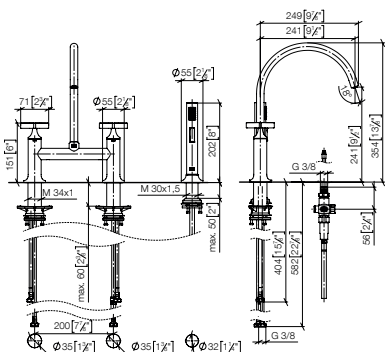

19 825 809 +
27 731 809

VAIA Two-hole bridge mixer with rinsing spray set

- 241 mm projection
- pivotable spout 360°
- air-enriched flow and spray flow
- fabric braided hose 1500 mm
- automatic spout/shower diverter
- sprayface with anti-scaling system
- max. flow 7 l/min at 3 bar flow pressure
- lead-free

• This product can help a building meet the requirements of Green Building Rating Systems, e.g. LEED®, BREEAM®, DGNB

Intrinsic protection against back flow.

Custom-made options

- Finish variants
- Red/blue marking
- without logo

Set	1x 19 825 809 FF max. flow 7 l/min		1x 27 731 809 FF		Total price: £
	FF	£	FF	£	
Chrome	-00	1,278.50	-00	565.80	1,844.30
Brushed Chrome	-93	1,662.10	-93	735.40	2,397.50
Platinum	-08	2,045.70	-08	905.20	2,950.90
Brushed Platinum	-06	2,045.70	-06	905.20	2,950.90
Champagne (22kt Gold)	-47	2,812.70	-47	1,244.80	4,057.50
Brushed Champagne (22kt Gold)	-46	2,812.70	-46	1,244.80	4,057.50
Durabronz (23kt Gold)	-09	2,684.90	-09	1,188.20	3,873.10
Brushed Durabronz (23kt Gold)	-28	2,684.90	-28	1,188.20	3,873.10
Brushed Bronze	-42	2,045.70	-42	905.20	2,950.90
Dark Chrome	-19	1,917.90	-19	848.60	2,766.50
Brushed Dark Platinum	-99	1,917.90	-99	848.60	2,766.50
Matte Black	-33	1,726.20	-33	763.60	2,489.80

Recommended miscellaneous
Dispenser with rosette

82 434 809 FF	FF		£
	FF	£	
Chrome	-00	265.70	
Brushed Chrome	-93	345.40	
Platinum	-08	425.10	
Brushed Platinum	-06	425.10	
Champagne (22kt Gold)	-47	584.50	
Brushed Champagne (22kt Gold)	-46	584.50	
Durabronz (23kt Gold)	-09	558.00	
Brushed Durabronz (23kt Gold)	-28	558.00	
Brushed Bronze	-42	425.20	
Dark Chrome	-19	398.50	
Brushed Dark Platinum	-99	398.50	
Matte Black	-33	358.60