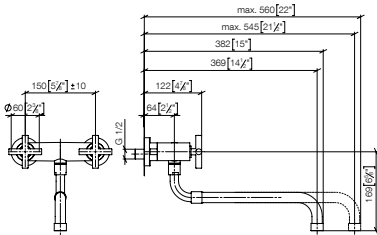

17 871 888
NEW

TARA HOT & COLD WATER DISPENSER

- 146mm projection
- pivotable spout 360°
- laminar flow
- provides filtered, hot water up to 93°C
- Provides filtered water
- max. flow 3,8 l/min at 3 bar flow pressure
- mechanical valve
- lead-free
- lever
- This product can help a building meet the requirements of Green Building Rating Systems, e.g. LEED®, BREEAM®, DGNB

A minimum flow pressure of 3 bar is necessary for the HOT & COLD WATER DISPENSER to work perfectly in conjunction with a hot water tank and filter.

The installation must be above a kitchen sink.

The filter cartridge must be changed every six months. The installation instructions contain further information for guidance.

Detailed planning information and technical data can be found at www.dornbracht.com/professional

Standard article	17 871 888 FF	FF	£
Chrome	-00		1,119.90
Brushed Chrome	-93		1,455.90
Platinum	-08		1,791.90
Brushed Platinum	-06		1,791.90
Champagne (22kt Gold)	-47		2,463.80
Brushed Champagne (22kt Gold)	-46		2,463.80
Durabrass (23kt Gold)	-09		2,351.80
Brushed Durabrass (23kt Gold)	-28		2,351.80
Brushed Bronze	-42		1,791.90
Dark Chrome	-19		1,679.90
Brushed Dark Platinum	-99		1,679.90
Matte Black	-33		1,511.90