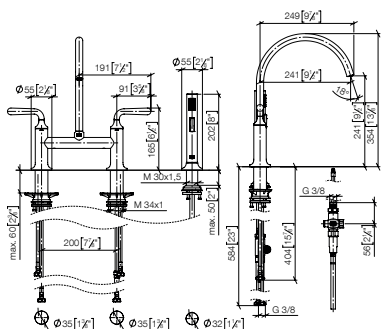

**Intrinsic protection against back flow.**

**Custom-made options**

- Finish variants
- Red/blue marking
- without logo

Set	1x 19 815 809 FF max. flow 7 l/min		1x 27 731 809 FF		Total price: £
	FF	£	FF	£	
Chrome	-00	1,377.00	-00	565.80	<b>1,942.80</b>
Brushed Chrome	-93	1,790.10	-93	735.40	<b>2,525.50</b>
Platinum	-08	2,203.20	-08	905.20	<b>3,108.40</b>
Brushed Platinum	-06	2,203.20	-06	905.20	<b>3,108.40</b>
Champagne (22kt Gold)	-47	3,029.40	-47	1,244.80	<b>4,274.20</b>
Brushed Champagne (22kt Gold)	-46	3,029.40	-46	1,244.80	<b>4,274.20</b>
Durabronze (23kt Gold)	-09	2,891.70	-09	1,188.20	<b>4,079.90</b>
Brushed Durabronze (23kt Gold)	-28	2,891.70	-28	1,188.20	<b>4,079.90</b>
Brushed Bronze	-42	2,203.20	-42	905.20	<b>3,108.40</b>
Dark Chrome	-19	2,065.60	-19	848.60	<b>2,914.20</b>
Brushed Dark Platinum	-99	2,065.60	-99	848.60	<b>2,914.20</b>
Matte Black	-33	1,858.90	-33	763.60	<b>2,622.50</b>