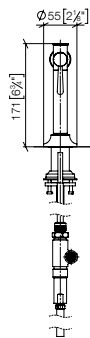

27 731 809

VAIA Rinsing spray set

- with round rosette
- spray flow
- automatic spout/shower diverter
- fabric braided hose 1500 mm
- sprayface with anti-scaling system
- lead-free

Can only be combined with 33810809, 33826809, 19815809, 19825809.

Intrinsic protection against back flow.

Residual water may emerge from the spray after closing.

Operating unit can be positioned freely.

Custom-made options

- Finish variants
- without logo

Standard article	27 731 809 FF	FF	£
Chrome	-00		565.80
Brushed Chrome	-93		735.40
Platinum	-08		905.20
Brushed Platinum	-06		905.20
Champagne (22kt Gold)	-47		1,244.80
Brushed Champagne (22kt Gold)	-46		1,244.80
Durabrass (23kt Gold)	-09		1,188.20
Brushed Durabrass (23kt Gold)	-28		1,188.20
Brushed Bronze	-42		905.20
Dark Chrome	-19		848.60
Brushed Dark Platinum	-99		848.60
Matte Black	-33		763.60

27 718 809

VAIA Rinsing spray set

- with round rosette
- spray flow
- automatic spout/shower diverter
- fabric braided hose 1500 mm
- sprayface with anti-scaling system
- lead-free
- This product can help a building meet the requirements of Green Building Rating Systems, e.g. LEED®, BREEAM®, DGNB

Can only be combined with 33810809, 33826809, 19815809, 19825809.

Intrinsic protection against back flow.

Residual water may emerge from the spray after closing.

Operating unit can be positioned freely.

Custom-made options

- Finish variants
- without logo

Standard article	27 718 809 FF	FF	£
Chrome	-00		594.70
Brushed Chrome	-93		773.10
Platinum	-08		951.60
Brushed Platinum	-06		951.60
Champagne (22kt Gold)	-47		1,308.30
Brushed Champagne (22kt Gold)	-46		1,308.30
Durabrass (23kt Gold)	-09		1,248.90
Brushed Durabrass (23kt Gold)	-28		1,248.90
Brushed Bronze	-42		951.50
Dark Chrome	-19		892.20
Brushed Dark Platinum	-99		892.20
Matte Black	-33		802.90