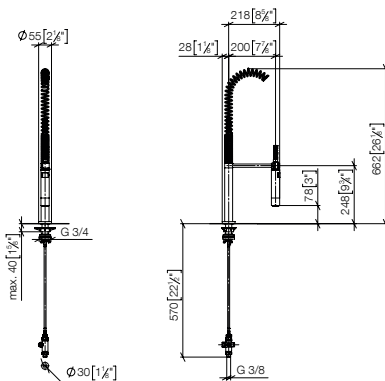

Custom-made options

- Finish variants
- without logo

Standard article	27 799 970 FF	FF	£
Chrome	-00		1,218.30
Brushed Chrome	-93		1,583.60
Platinum	-08		1,949.20
Brushed Platinum	-06		1,949.20
Brushed Bronze	-42		1,949.20
Dark Chrome	-19		1,827.40
Brushed Dark Platinum	-99		1,827.40