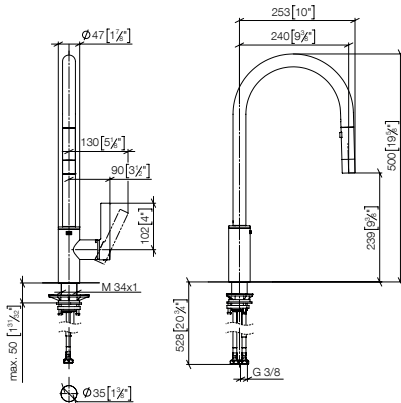

33 870 875

TARA ULTRA Single-lever mixer Pull-down with spray function

- 240mm projection
- pivotable spout 360°
- Optional swivel limiter available with swivel limiter set 12 823 970 90
- laminar and spray flow
- 1800 mm metal shower hose
- sprayface with anti-scaling system
- max. flow 10.4 l/min at 3 bar flow pressure
- lead-free
- Flow modes can be changed while the water is running
- This product can help a building meet the requirements of Green Building Rating Systems, e.g. LEED®, BREEAM®, DGNB

Intrinsic protection against back flow.

Custom-made options

- Finish variants
- Red/blue marking
- without logo

Recommended miscellaneous
Strainer waste with control handle

	10 712 970 FF	FF	£
Chrome	-00		176.70
Brushed Chrome	-93		229.80
Platinum	-08		282.70
Brushed Platinum	-06		282.70
Champagne (22kt Gold)	-47		388.70
Brushed Champagne (22kt Gold)	-46		388.70
Brushed Durabronze (23kt Gold)	-28		371.10
Brushed Bronze	-42		282.80
Dark Chrome	-19		265.00
Brushed Dark Platinum	-99		265.10
Matte Black	-33		238.40

Recommended miscellaneous
Dispenser without rosette

	82 424 970 FF	FF	£
Chrome	-00		236.40
Brushed Chrome	-93		307.40
Platinum	-08		378.10
Brushed Platinum	-06		378.10
Champagne (22kt Gold)	-47		520.10
Brushed Champagne (22kt Gold)	-46		520.10
Brushed Durabronze (23kt Gold)	-28		496.40
Brushed Bronze	-42		378.20
Dark Chrome	-19		354.40
Brushed Dark Platinum	-99		425.40
Matte Black	-33		319.10

33 860 875

TARA ULTRA Profi single-lever mixer

- 240mm projection
- pivotable 360°
- air-enriched flow and spray flow
- sprayface with anti-scaling system
- max. flow 8 l/min at 3 bar flow pressure
- lead-free
- This product can help a building meet the requirements of Green Building Rating Systems, e.g. LEED®, BREEAM®, DGNB