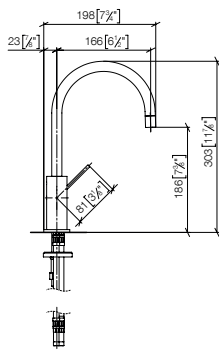

33 805 875

TARA ULTRA BAR TAP Single-lever mixer

- 166mm projection
- gauge mm
- pivotable spout 360°
- laminar flow
- max. flow 8 l/min at 3 bar flow pressure
- lead-free
- This product can help a building meet the requirements of Green Building Rating Systems, e.g. LEED®, BREEAM®, DGNB

Custom-made options

- Finish variants
- Red/blue marking
- without logo

Recommended miscellaneous Strainer waste with control handle

	10 712 970 FF	FF	£
Chrome	-00		176.70
Brushed Chrome	-93		229.80
Platinum	-08		282.70
Brushed Platinum	-06		282.70
Champagne (22kt Gold)	-47		388.70
Brushed Champagne (22kt Gold)	-46		388.70
Brushed Durabronze (23kt Gold)	-28		371.10
Brushed Bronze	-42		282.80
Dark Chrome	-19		265.00
Brushed Dark Platinum	-99		265.10
Matte Black	-33		238.40

Recommended miscellaneous Dispenser without rosette

	82 424 970 FF	FF	£
Chrome	-00		236.40
Brushed Chrome	-93		307.40
Platinum	-08		378.10
Brushed Platinum	-06		378.10
Champagne (22kt Gold)	-47		520.10
Brushed Champagne (22kt Gold)	-46		520.10
Brushed Durabronze (23kt Gold)	-28		496.40
Brushed Bronze	-42		378.20
Dark Chrome	-19		354.40
Brushed Dark Platinum	-99		425.40
Matte Black	-33		319.10

33 800 875

TARA ULTRA Single-lever mixer

- 201mm projection
- pivotable spout 360°
- air-enriched flow
- max. flow 8 l/min at 3 bar flow pressure
- lead-free
- This product can help a building meet the requirements of Green Building Rating Systems, e.g. LEED®, BREEAM®, DGNB
- WRAS