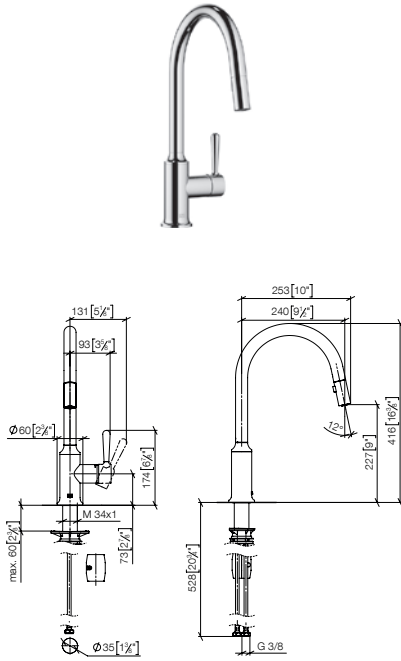

**Intrinsic protection against back flow.**

**Custom-made options**

- Finish variants
- Red/blue marking
- without logo

Accessories	12 823 970 FF	FF	£
		90	69.10

Standard article	33 870 809 FF	FF	£
Chrome		-00	926.00
Brushed Chrome		-93	1,203.80
Platinum		-08	1,481.60
Brushed Platinum		-06	1,481.60
Champagne (22kt Gold)		-47	2,037.20
Brushed Champagne (22kt Gold)		-46	2,037.20
Durabrass (23kt Gold)		-09	1,944.60
Brushed Durabrass (23kt Gold)		-28	1,944.60
Brushed Bronze		-42	1,481.40
Dark Chrome		-19	1,388.90
Brushed Dark Platinum		-99	1,388.90
Matte Black		-33	1,250.00