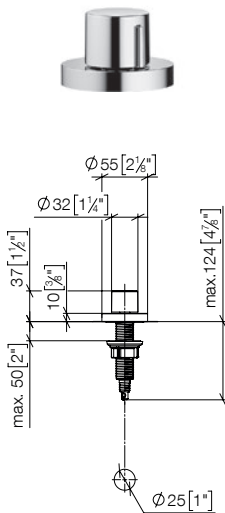

Custom-made options

- Finish variants

Standard article	10 712 970 FF	FF	£
Chrome	-00		176.70
Brushed Chrome	-93		229.80
Platinum	-08		282.70
Brushed Platinum	-06		282.70
Champagne (22kt Gold)	-47		388.70
Brushed Champagne (22kt Gold)	-46		388.70
Durabrass (23kt Gold)	-09		371.10
Brushed Durabrass (23kt Gold)	-28		371.10
Brushed Bronze	-42		282.80
Dark Chrome	-19		265.00
Brushed Dark Platinum	-99		265.10
Matte Black	-33		238.40

10 710 970