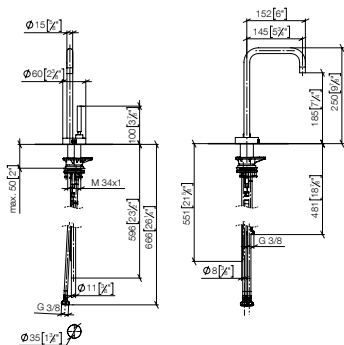

17 871 861  
NEW

**META SQUARE HOT & COLD WATER DISPENSER**

- 145mm projection
- pivotable spout 360°
- laminar flow
- provides filtered, hot water up to 93°C
- Provides filtered water
- max. flow 3.8 l/min at 3 bar flow pressure
- mechanical valve
- lead-free
- lever
- This product can help a building meet the requirements of Green Building Rating Systems, e.g. LEED®, BREEAM®, DGNB