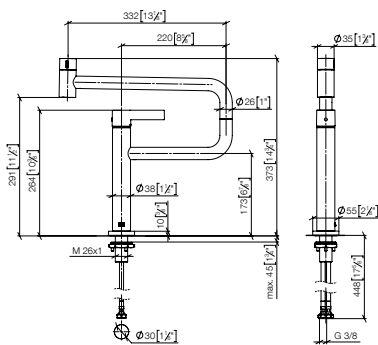

- 552mm projection
- pivotable spout 360°
- air-enriched flow
- max. flow 8 l/min at 3 bar flow pressure
- lead-free
- This product can help a building meet the requirements of Green Building Rating Systems, e.g. LEED®, BREEAM®, DGNB

Custom-made options

- Finish variants
- Red/blue marking
- without logo

Recommended miscellaneous
Strainer waste with control handle

	10 710 970 FF	FF	£
Chrome	-00		176.70
Brushed Chrome	-93		229.80
Platinum	-08		282.70
Brushed Platinum	-06		282.70
Champagne (22kt Gold)	-47		388.70
Brushed Champagne (22kt Gold)	-46		388.70
Brushed Durabronze (23kt Gold)	-28		371.10
Brushed Bronze	-42		282.80
Dark Chrome	-19		265.00
Brushed Dark Platinum	-99		265.10

Recommended miscellaneous
Dispenser with rosette

	82 444 970 FF	FF	£
Chrome	-00		257.30
Brushed Chrome	-93		334.50
Platinum	-08		411.60
Brushed Platinum	-06		411.60
Champagne (22kt Gold)	-47		566.10
Brushed Champagne (22kt Gold)	-46		566.10
Brushed Durabronze (23kt Gold)	-28		540.30
Brushed Bronze	-42		411.70
Dark Chrome	-19		385.80
Brushed Dark Platinum	-99		385.80