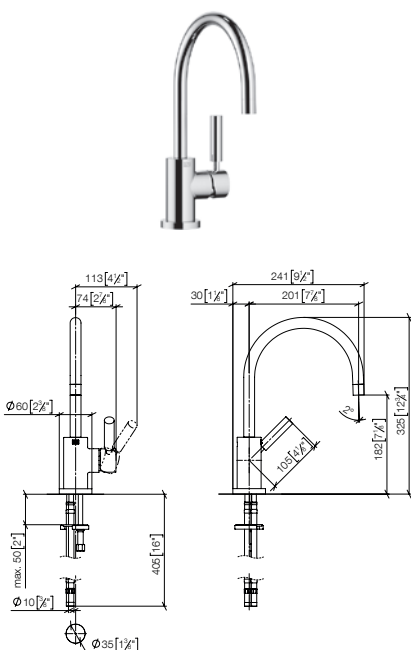

Custom-made options

- Finish variants
- Red/blue marking
- without logo

10 710 970 FF FF £

Chrome	-00	176.70
Brushed Chrome	-93	229.80
Platinum	-08	282.70
Brushed Platinum	-06	282.70
Champagne (22kt Gold)	-47	388.70
Brushed Champagne (22kt Gold)	-46	388.70
Durabrass (23kt Gold)	-09	371.10
Brushed Durabrass (23kt Gold)	-28	371.10
Brushed Bronze	-42	282.80
Dark Chrome	-19	265.00
Brushed Dark Platinum	-99	265.10
Matte Black	-33	238.40

Standard article	33 800 888 FF	FF	£
Chrome	-00	749.90	
Brushed Chrome	-93	974.90	
Platinum	-08	1,199.80	
Brushed Platinum	-06	1,199.80	
Champagne (22kt Gold)	-47	1,649.80	
Brushed Champagne (22kt Gold)	-46	1,649.80	
Durabrass (23kt Gold)	-09	1,574.80	
Brushed Durabrass (23kt Gold)	-28	1,574.80	
Brushed Bronze	-42	1,200.00	
Dark Chrome	-19	1,124.90	
Brushed Dark Platinum	-99	1,125.00	
Matte Black	-33	1,012.50	

82 444 970 FF FF £

Chrome	-00	257.30
Brushed Chrome	-93	334.50
Platinum	-08	411.60
Brushed Platinum	-06	411.60
Champagne (22kt Gold)	-47	566.10
Brushed Champagne (22kt Gold)	-46	566.10
Durabrass (23kt Gold)	-09	540.30
Brushed Durabrass (23kt Gold)	-28	540.30
Brushed Bronze	-42	411.70
Dark Chrome	-19	385.80
Brushed Dark Platinum	-99	385.80
Matte Black	-33	347.30