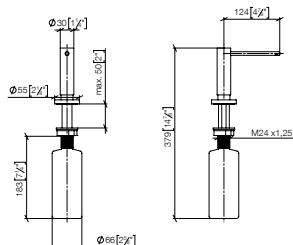

Custom-made options

- Finish variants

Standard article	82 444 970 FF	FF	£
Chrome		-00	257.30
Brushed Chrome		-93	334.50
Platinum		-08	411.60
Brushed Platinum		-06	411.60
Champagne (22kt Gold)		-47	566.10
Brushed Champagne (22kt Gold)		-46	566.10
Durabronze (23kt Gold)		-09	540.30
Brushed Durabronze (23kt Gold)		-28	540.30
Brushed Bronze		-42	411.70
Dark Chrome		-19	385.80
Brushed Dark Platinum		-99	385.80
Matte Black		-33	347.30