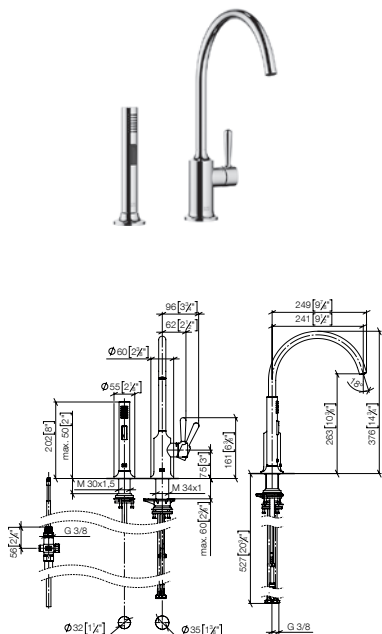

**Intrinsic protection against back flow.**

**Custom-made options**

- Finish variants
- Red/blue marking
- without logo

Set	1x 33 826 809 FF max. flow 7 l/min		1x 27 731 809 FF		Total price:
	FF	£	FF	£	£
Chrome	-00	846.10	-00	565.80	<b>1,411.90</b>
Brushed Chrome	-93	1,099.90	-93	735.40	<b>1,835.30</b>
Platinum	-08	1,353.80	-08	905.20	<b>2,259.00</b>
Brushed Platinum	-06	1,353.80	-06	905.20	<b>2,259.00</b>
Champagne (22kt Gold)	-47	1,861.40	-47	1,244.80	<b>3,106.20</b>
Brushed Champagne (22kt Gold)	-46	1,861.40	-46	1,244.80	<b>3,106.20</b>
Durabron (23kt Gold)	-09	1,776.80	-09	1,188.20	<b>2,965.00</b>
Brushed Durabron (23kt Gold)	-28	1,776.80	-28	1,188.20	<b>2,965.00</b>
Brushed Bronze	-42	1,353.80	-42	905.20	<b>2,259.00</b>
Dark Chrome	-19	1,269.30	-19	848.60	<b>2,117.90</b>
Brushed Dark Platinum	-99	1,269.30	-99	848.60	<b>2,117.90</b>
Matte Black	-33	1,142.30	-33	763.60	<b>1,905.90</b>