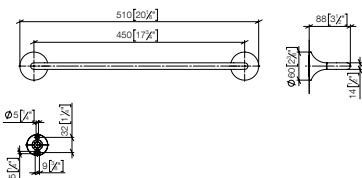

83 070 809

VAIA Towel bar

- gauge 450 mm
- width 510mm
- 88mm projection

Fits VAIA

Custom-made options

- Finish variants
- Gauge modification