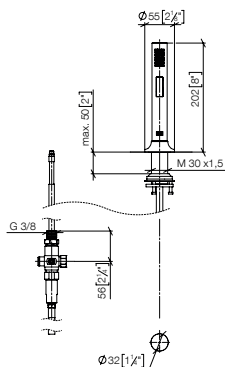

#### Custom-made options

- Finish variants
- without logo

Standard article	27 731 809 FF	FF	£
Chrome	-00		565.80
Brushed Chrome	-93		735.40
Platinum	-08		905.20
Brushed Platinum	-06		905.20
Champagne (22kt Gold)	-47		1,244.80
Brushed Champagne (22kt Gold)	-46		1,244.80
Durabrass (23kt Gold)	-09		1,188.20
Brushed Durabrass (23kt Gold)	-28		1,188.20
Brushed Bronze	-42		905.20
Dark Chrome	-19		848.60
Brushed Dark Platinum	-99		848.60
Matte Black	-33		763.60