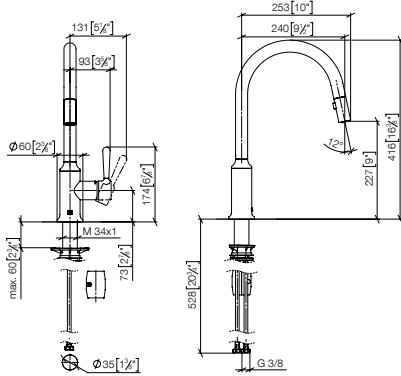

33 870 809

VAIA Single-lever mixer Pull-down with spray function

- 240mm projection
- pivotable spout 360°
- Optional swivel limiter available with swivel limiter set 12 823 970 90
- air-enriched flow and spray flow
- 1800 mm metal shower hose
- sprayface with anti-scaling system
- max. flow 8 l/min at 3 bar flow pressure
- lead-free
- Flow modes can be changed while the water is running
- This product can help a building meet the requirements of Green Building Rating Systems, e.g. LEED®, BREEAM®, DGNB

Intrinsic protection against back flow.

Custom-made options

- Finish variants
- Red/blue marking
- without logo

	12 823 970	FF	FF	£
Accessories			90	69.10

	82 434 809	FF	FF	£
Accessories			90	69.10
Standard article	33 870 809	FF	FF	£
Chrome		-00		926.00
Brushed Chrome		-93		1,203.80
Platinum		-08		1,481.60
Brushed Platinum		-06		1,481.60
Champagne (22kt Gold)		-47		2,037.20
Brushed Champagne (22kt Gold)		-46		2,037.20
Durabrass (23kt Gold)		-09		1,944.60
Brushed Durabrass (23kt Gold)		-28		1,944.60
Brushed Bronze		-42		1,481.40
Dark Chrome		-19		1,388.90
Brushed Dark Platinum		-99		1,388.90
Matte Black		-33		1,250.00
Chrome		-00		265.70
Brushed Chrome		-93		345.40
Platinum		-08		425.10
Brushed Platinum		-06		425.10
Champagne (22kt Gold)		-47		584.50
Brushed Champagne (22kt Gold)		-46		584.50
Durabrass (23kt Gold)		-09		558.00
Brushed Durabrass (23kt Gold)		-28		558.00
Brushed Bronze		-42		425.20
Dark Chrome		-19		398.50
Brushed Dark Platinum		-99		398.50
Matte Black		-33		358.60