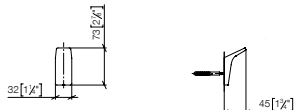

Generic miscellaneous

83 250 976

Hooks

- width 32mm
- Height: 73 mm
- 43mm projection

Fits ELIO, ENO, LOT, MEM and TARA ULTRA

Standard article	83 250 976 FF	FF	£
Chrome		-00	43.80
Brushed Chrome		-93	57.00
Brushed Platinum		-06	70.00
Dark Chrome		-19	65.70
Brushed Dark Platinum		-99	78.80
Matte Black		-33	59.10

83 251 780

Hooks

- width 19mm
- 35mm projection

Fits LOT

Custom-made options

- Finish variants

Standard article	83 251 780 FF	FF	£
Chrome		-00	104.90
Platinum		-08	167.70
Brushed Platinum		-06	167.70
Champagne (22kt Gold)		-47	230.80
Brushed Champagne (22kt Gold)		-46	230.80
Brushed Durabronze (23kt Gold)		-28	220.30
Brushed Bronze		-42	167.80
Dark Chrome		-19	157.30
Brushed Dark Platinum		-99	179.90

83 251 220

Hooks

- 55mm projection

Fits ELIO, ENO, MEM, META SQUARE, SYNC and TARA ULTRA

Custom-made options

- Finish variants

Standard article	83 251 220 FF	FF	£
Chrome		-00	40.90
Brushed Chrome		-93	53.10
Platinum		-08	65.50
Brushed Platinum		-06	65.50
Champagne (22kt Gold)		-47	90.00
Brushed Champagne (22kt Gold)		-46	90.00
Durabronze (23kt Gold)		-09	85.90
Brushed Durabronze (23kt Gold)		-28	85.90
Brushed Bronze		-42	65.40
Dark Chrome		-19	61.30
Brushed Dark Platinum		-99	69.40
Matte Black		-33	55.50