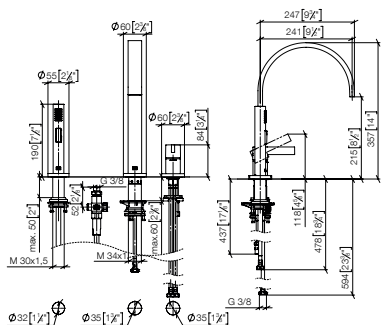

Custom-made options

- Finish variants
- Red/blue marking
- without logo

Set	1x 32 815 682 FF max. flow 6.3 l/min		1x 27 731 970 FF		Total price: £
	FF	£	FF	£	
Chrome	-00	1,235.40	-00	470.90	1,706.30
Brushed Chrome	-93	1,606.10	-93	612.20	2,218.30
Platinum	-08	1,976.60	-08	753.30	2,729.90
Brushed Platinum	-06	1,976.60	-06	753.30	2,729.90
Champagne (22kt Gold)	-47	2,717.90	-47	1,036.00	3,753.90
Brushed Champagne (22kt Gold)	-46	2,717.90	-46	1,036.00	3,753.90
Brushed Durabross (23kt Gold)	-28	2,594.30	-28	988.90	3,583.20
Brushed Bronze	-42	1,976.70	-42	753.40	2,730.10
Dark Chrome	-19	1,853.10	-19	706.30	2,559.40
Brushed Dark Platinum	-99	1,853.10	-99	706.30	2,559.40
Matte Black	-33	1,667.90	-33	635.70	2,303.60

Recommended miscellaneous
Strainer waste with control handle

	10 710 970 FF		£
	FF	£	
Chrome	-00	176.70	
Brushed Chrome	-93	229.80	
Platinum	-08	282.70	
Brushed Platinum	-06	282.70	
Champagne (22kt Gold)	-47	388.70	
Brushed Champagne (22kt Gold)	-46	388.70	
Brushed Durabross (23kt Gold)	-28	371.10	
Brushed Bronze	-42	282.80	
Dark Chrome	-19	265.00	
Brushed Dark Platinum	-99	265.10	
Matte Black	-33	238.40	

Recommended miscellaneous
Dispenser with rosette

	82 444 970 FF		£
	FF	£	
Chrome	-00	257.30	
Brushed Chrome	-93	334.50	
Platinum	-08	411.60	
Brushed Platinum	-06	411.60	
Champagne (22kt Gold)	-47	566.10	
Brushed Champagne (22kt Gold)	-46	566.10	
Brushed Durabross (23kt Gold)	-28	540.30	
Brushed Bronze	-42	411.70	
Dark Chrome	-19	385.80	
Brushed Dark Platinum	-99	385.80	
Matte Black	-33	347.30	

32 815 682 +
27 799 970

MEM Two-hole mixer with individual rosettes with profi spray set

- 241 mm projection
- pivotable spout 360°
- Optional swivel limiter available with swivel limiter set 12 820 970 90
- air-enriched flow and spray flow
- automatic spout/shower diverter
- sprayface with anti-scaling system
- max. flow 6.3 l/min at 3 bar flow pressure
- lead-free
- This product can help a building meet the requirements of Green Building Rating Systems, e.g. LEED®, BREEAM®, DGNB

Intrinsic protection against back flow.

Operating unit can be positioned freely.