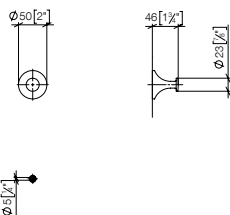

Fits VAIA

Custom-made options

- Finish variants