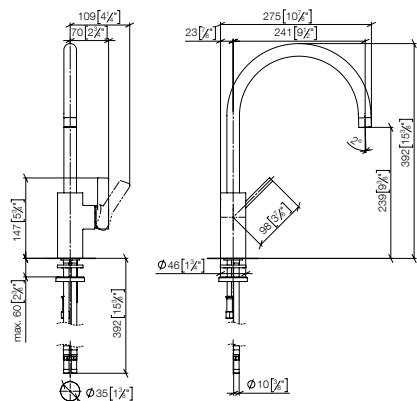

33 816 875

TARA ULTRA

1. **Single-lever mixer**
2. 241 mm projection
   - pivotable spout 360°
   - air-enriched flow
   - max. flow 8 l/min at 3 bar flow pressure
   - lead-free
   - This product can help a building meet the requirements of Green Building Rating Systems, e.g. LEED®, BREEAM®, DGNB
   - WRAS

Custom-made options

- Finish variants
- Red/blue marking
- without logo

Recommended miscellaneous
Strainer waste with control handle

	10 712 970 FF	FF	£
Chrome	-00		176.70
Brushed Chrome	-93		229.80
Platinum	-08		282.70
Brushed Platinum	-06		282.70
Champagne (22kt Gold)	-47		388.70
Brushed Champagne (22kt Gold)	-46		388.70
Brushed Durabrass (23kt Gold)	-28		371.10
Brushed Bronze	-42		282.80
Dark Chrome	-19		265.00
Brushed Dark Platinum	-99		265.10
Matte Black	-33		238.40

Recommended miscellaneous
Dispenser without rosette

	82 424 970 FF	FF	£
Chrome	-00		236.40
Brushed Chrome	-93		307.40
Platinum	-08		378.10
Brushed Platinum	-06		378.10
Champagne (22kt Gold)	-47		520.10
Brushed Champagne (22kt Gold)	-46		520.10
Brushed Durabrass (23kt Gold)	-28		496.40
Brushed Bronze	-42		378.20
Dark Chrome	-19		354.40
Brushed Dark Platinum	-99		425.40
Matte Black	-33		319.10

33 836 875 +
27 731 970

TARA ULTRA

Single-lever mixer with rinsing spray set

- 241 mm projection
- pivotable spout 360°
- air-enriched flow and spray flow
- fabric braided hose 1500 mm
- automatic spout/shower diverter
- sprayface with anti-scaling system
- max. flow 8 l/min at 3 bar flow pressure
- lead-free
- This product can help a building meet the requirements of Green Building Rating Systems, e.g. LEED®, BREEAM®, DGNB