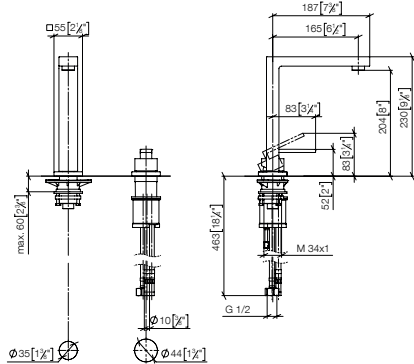

32 805 680

LOT BAR TAP Two-hole mixer with individual rosettes

1. 165mm projection
   - pivotable spout 360°
   - air-enriched flow
   - max. flow 8 l/min at 3 bar flow pressure
   - lead-free
   - WRAS
   - This product can help a building meet the requirements of Green Building Rating Systems, e.g. LEED®, BREEAM®, DGNB
2. **Operating unit can be positioned freely.**
3. **Custom-made options**
4. Finish variants
   - Red/blue marking
   - without logo

Standard article	32 805 680 FF	FF	£
Chrome		-00	1,272.10
Platinum		-08	2,035.20
Brushed Platinum		-06	2,035.20
Champagne (22kt Gold)		-47	2,798.60
Brushed Champagne (22kt Gold)		-46	2,798.60
Brushed Durabronze (23kt Gold)		-28	2,671.40
Brushed Bronze		-42	2,035.20
Dark Chrome		-19	1,908.10
Brushed Dark Platinum		-99	1,800.00

Recommended miscellaneous
Dispenser with rosette

Standard article	82 439 970 FF	FF	£
Chrome		-00	294.40
Platinum		-08	471.00
Brushed Platinum		-06	471.00
Champagne (22kt Gold)		-47	647.70
Brushed Champagne (22kt Gold)		-46	647.70
Brushed Durabronze (23kt Gold)		-28	618.20
Brushed Bronze		-42	470.90
Dark Chrome		-19	441.50
Brushed Dark Platinum		-99	529.80

MEM

33 805 682

MEM BAR TAP Single-lever mixer