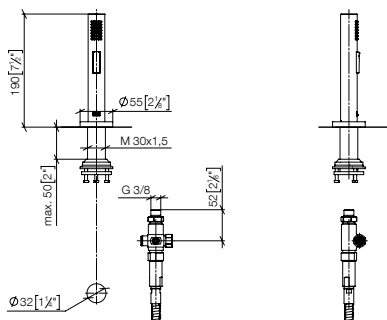

### Custom-made options

- Finish variants
- without logo

Standard article	27 731 970 FF	FF	£
Chrome	-00		470.90
Brushed Chrome	-93		612.20
Platinum	-08		753.30
Brushed Platinum	-06		753.30
Champagne (22kt Gold)	-47		1,036.00
Brushed Champagne (22kt Gold)	-46		1,036.00
Durabrass (23kt Gold)	-09		988.90
Brushed Durabrass (23kt Gold)	-28		988.90
Brushed Bronze	-42		753.40
Dark Chrome	-19		706.30
Brushed Dark Platinum	-99		706.30
Matte Black	-33		635.70