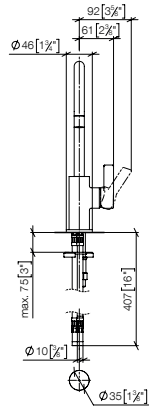

33 805 875

TARA ULTRA BAR TAP Single-lever mixer

- 166mm projection
- gauge mm
- pivotable spout 360°
- laminar flow
- max. flow 8 l/min at 3 bar flow pressure
- lead-free
- This product can help a building meet the requirements of Green Building Rating Systems, e.g. LEED®, BREEAM®, DGNB

Custom-made options

- Finish variants
- Red/blue marking
- without logo

Recommended miscellaneous Strainer waste with control handle

	10 712 970 FF	FF	£
Chrome	-00		176.70
Brushed Chrome	-93		229.80
Platinum	-08		282.70
Brushed Platinum	-06		282.70
Champagne (22kt Gold)	-47		388.70
Brushed Champagne (22kt Gold)	-46		388.70
Brushed Durabronze (23kt Gold)	-28		371.10
Brushed Bronze	-42		282.80
Dark Chrome	-19		265.00
Brushed Dark Platinum	-99		265.10
Matte Black	-33		238.40

Recommended miscellaneous Dispenser without rosette

	82 424 970 FF	FF	£
Chrome	-00		236.40
Brushed Chrome	-93		307.40
Platinum	-08		378.10
Brushed Platinum	-06		378.10
Champagne (22kt Gold)	-47		520.10
Brushed Champagne (22kt Gold)	-46		520.10
Brushed Durabronze (23kt Gold)	-28		496.40
Brushed Bronze	-42		378.20
Dark Chrome	-19		354.40
Brushed Dark Platinum	-99		425.40
Matte Black	-33		319.10

33 800 875

TARA ULTRA Single-lever mixer

- 201mm projection
- pivotable spout 360°
- air-enriched flow
- max. flow 8 l/min at 3 bar flow pressure
- lead-free
- This product can help a building meet the requirements of Green Building Rating Systems, e.g. LEED®, BREEAM®, DGNB
- WRAS