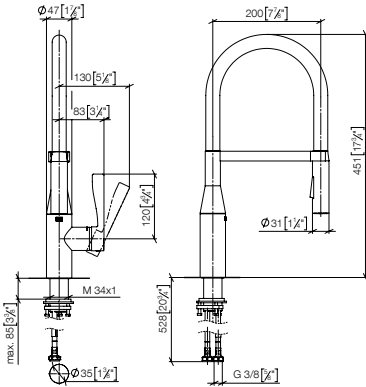

**Intrinsic protection against back flow.**

**Custom-made options**

- Finish variants
- Red/blue marking
- without logo

Standard article	33 865 895 FF	FF	£
Chrome	-00		1,265.10
Brushed Chrome	-93		1,398.00
Platinum	-08		1,720.80
Brushed Platinum	-06		1,720.80
Champagne (22kt Gold)	-47		2,783.20
Brushed Champagne (22kt Gold)	-46		2,783.20
Brushed Durabrass (23kt Gold)	-28		2,656.70
Brushed Bronze	-42		2,024.30
Dark Chrome	-19		1,613.10
Brushed Dark Platinum	-99		1,613.10
Matte Black	-33		1,451.90