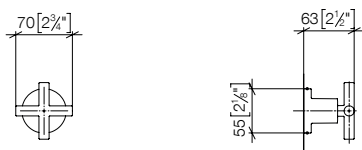

Standard article	83 251 892 FF	FF	£
Chrome		-00	84.90
Brushed Chrome		-93	110.40
Platinum		-08	135.90
Brushed Platinum		-06	135.90
Champagne (22kt Gold)		-47	186.80
Brushed Champagne (22kt Gold)		-46	186.80
Durabronze (23kt Gold)		-09	178.30
Brushed Durabronze (23kt Gold)		-28	178.30
Brushed Bronze		-42	135.90
Dark Chrome		-19	127.40
Brushed Dark Platinum		-99	152.90
Matte Black		-33	114.60