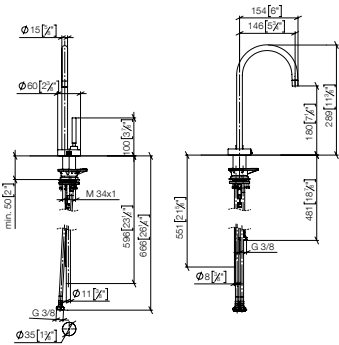

Accessories	12 530 970 FF	FF	£	Accessories	12 893 970 FF	FF	£
		90	169.70			90	1,096.40