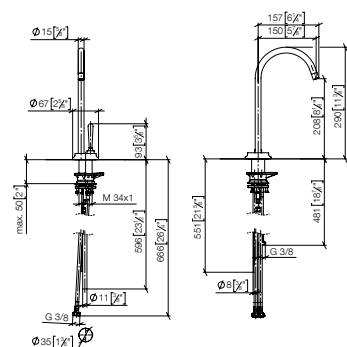

VAIA HOT & COLD WATER DISPENSER

- 150mm projection
- pivotable spout 360°
- laminar flow
- provides filtered, hot water up to 93°C
- Provides filtered water
- max. flow 3.8 l/min at 3 bar flow pressure
- mechanical valve
- lead-free
- lever
- This product can help a building meet the requirements of Green Building Rating Systems, e.g. LEED®, BREEAM®, DGNB

A minimum flow pressure of 3 bar is necessary for the HOT & COLD WATER DISPENSER to work perfectly in conjunction with a hot water tank and filter.

The installation must be above a kitchen sink.

The filter cartridge must be changed every six months. The installation instructions contain further information for guidance.

Detailed planning information and technical data can be found at www.dornbracht.com/professional