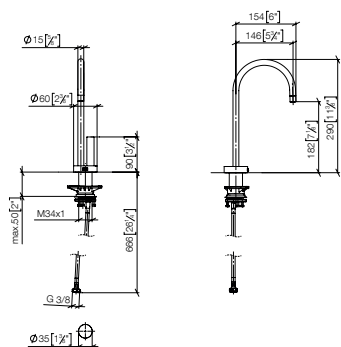

Recommended miscellaneous
Filter with filter head

12 894 970 FF FF £

Accessories 90 281.90