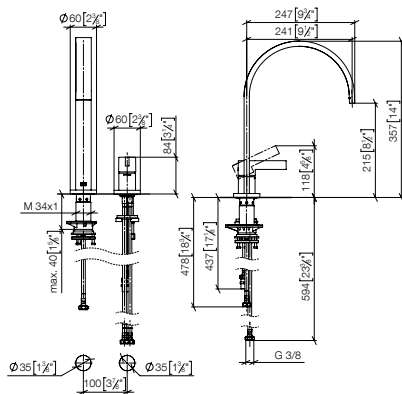

Operating unit can be positioned freely.

Custom-made options

- Finish variants
- Red/blue marking
- without logo

Recommended miscellaneous
Strainer waste with control handle

	10 710 970 FF	FF	£
Chrome	-00		176.70
Brushed Chrome	-93		229.80
Platinum	-08		282.70
Brushed Platinum	-06		282.70
Champagne (22kt Gold)	-47		388.70
Brushed Champagne (22kt Gold)	-46		388.70
Brushed Durabronze (23kt Gold)	-28		371.10
Brushed Bronze	-42		282.80
Dark Chrome	-19		265.00
Brushed Dark Platinum	-99		265.10
Matte Black	-33		238.40

Recommended miscellaneous
Dispenser with rosette

	82 444 970 FF	FF	£
Chrome	-00		257.30
Brushed Chrome	-93		334.50
Platinum	-08		411.60
Brushed Platinum	-06		411.60
Champagne (22kt Gold)	-47		566.10
Brushed Champagne (22kt Gold)	-46		566.10
Brushed Durabronze (23kt Gold)	-28		540.30
Brushed Bronze	-42		411.70
Dark Chrome	-19		385.80
Brushed Dark Platinum	-99		385.80
Matte Black	-33		347.30