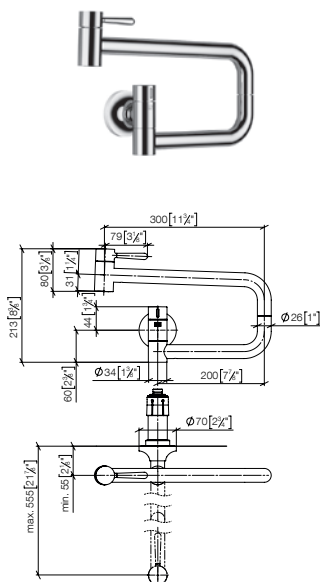

30 805 809

VAIA POT FILLER Cold-water valve

- 500mm projection
- pivoting spout
- laminar flow
- max. flow 5.7 l/min at 3 bar flow pressure
- min. recess depth 125 mm
- max. recess depth 80 mm
- lead-free
- This product can help a building meet the requirements of Green Building Rating Systems, e.g. LEED®, BREEAM®, DGNB
- WRAS

Custom-made options

- Finish variants
- without logo