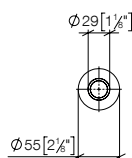

Standard article	82 434 809 FF	FF	£
Chrome	-00		265.70
Brushed Chrome	-93		345.40
Platinum	-08		425.10
Brushed Platinum	-06		425.10
Champagne (22kt Gold)	-47		584.50
Brushed Champagne (22kt Gold)	-46		584.50
Durabrass (23kt Gold)	-09		558.00
Brushed Durabrass (23kt Gold)	-28		558.00
Brushed Bronze	-42		425.20
Dark Chrome	-19		398.50
Brushed Dark Platinum	-99		398.50
Matte Black	-33		358.60

10 713 809

1. **VAIA AIR SWITCH Control button**
2. for controlling a waste disposal unit
3. **Compatible with waste disposal units with integrated air switch made by Insinkerator®, e.g. Evolution.**
4. **The products are not available in all markets, please contact your Dornbracht sales force.**
5. **For more information go to www.insinkerator.com**
6. **Fits VAIA**
7. **Custom-made options**
8. Finish variants