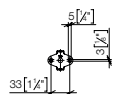

Generic miscellaneous

84 435 970

Dispenser free-standing model

- bottle made of crystal glass, matt
- width 60mm
- 250 ml bottle
- 59mm projection

Fits ELIO, ENO, MEM, META SQUARE, SYNC, TARA and TARA ULTRA

Custom-made options

- Finish variants
- without logo

Standard article	84 435 970 FF	FF	£
Chrome		-00	363.90
Brushed Chrome		-93	473.10
Platinum		-08	582.50
Brushed Platinum		-06	582.50
Champagne (22kt Gold)		-47	800.60
Brushed Champagne (22kt Gold)		-46	800.60
Brushed Durabronze (23kt Gold)		-28	764.20
Brushed Bronze		-42	582.30
Dark Chrome		-19	545.90
Brushed Dark Platinum		-99	624.10
Matte Black		-33	491.30

Towel bar

83 045 892

TARA Towel bar

- gauge 450 mm
- width 505mm
- 81mm projection

Fits TARA

Custom-made options

- Finish variants
- Gauge modification

Standard article	83 045 892 FF	FF	£
Chrome		-00	346.10
Brushed Chrome		-93	449.90
Platinum		-08	553.50
Brushed Platinum		-06	553.50
Champagne (22kt Gold)		-47	761.40
Brushed Champagne (22kt Gold)		-46	761.40
Brushed Durabronze (23kt Gold)		-28	726.80
Brushed Bronze		-42	553.60
Dark Chrome		-19	519.00
Brushed Dark Platinum		-99	593.00
Matte Black		-33	467.20