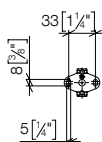

Standard article	83 251 892 FF	FF	£
Chrome		-00	84.90
Brushed Chrome		-93	110.40
Platinum		-08	135.90
Brushed Platinum		-06	135.90
Champagne (22kt Gold)		-47	186.80
Brushed Champagne (22kt Gold)		-46	186.80
Durabronze (23kt Gold)		-09	178.30
Brushed Durabronze (23kt Gold)		-28	178.30
Brushed Bronze		-42	135.90
Dark Chrome		-19	127.40
Brushed Dark Platinum		-99	152.90
Matte Black		-33	114.60