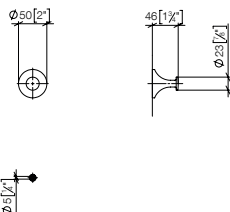

83 251 809

VAIA Hooks

- 46mm projection

Fits VAIA

Custom-made options

- Finish variants