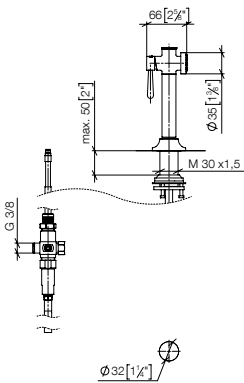

- Finish variants
- without logo

Standard article	27 718 809 FF	FF	£
Chrome	-00		594.70
Brushed Chrome	-93		773.10
Platinum	-08		951.60
Brushed Platinum	-06		951.60
Champagne (22kt Gold)	-47		1,308.30
Brushed Champagne (22kt Gold)	-46		1,308.30
Durabrass (23kt Gold)	-09		1,248.90
Brushed Durabrass (23kt Gold)	-28		1,248.90
Brushed Bronze	-42		951.50
Dark Chrome	-19		892.20
Brushed Dark Platinum	-99		892.20
Matte Black	-33		802.90