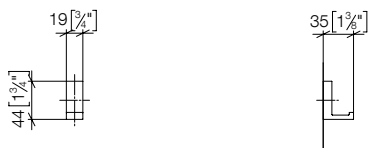

Custom-made options

- Finish variants

Standard article	83 251 780 FF	FF	£
Chrome		-00	104.90
Platinum		-08	167.70
Brushed Platinum		-06	167.70
Champagne (22kt Gold)		-47	230.80
Brushed Champagne (22kt Gold)		-46	230.80
Brushed Durabronze (23kt Gold)		-28	220.30
Brushed Bronze		-42	167.80
Dark Chrome		-19	157.30
Brushed Dark Platinum		-99	179.90

83 251 220

Hooks

- 55mm projection

Fits ELIO, ENO, MEM, META SQUARE, SYNC and TARA ULTRA

Custom-made options

- Finish variants

Standard article	83 251 220 FF	FF	£
Chrome		-00	40.90
Brushed Chrome		-93	53.10
Platinum		-08	65.50
Brushed Platinum		-06	65.50
Champagne (22kt Gold)		-47	90.00
Brushed Champagne (22kt Gold)		-46	90.00
Durabronze (23kt Gold)		-09	85.90
Brushed Durabronze (23kt Gold)		-28	85.90
Brushed Bronze		-42	65.40
Dark Chrome		-19	61.30
Brushed Dark Platinum		-99	69.40
Matte Black		-33	55.50